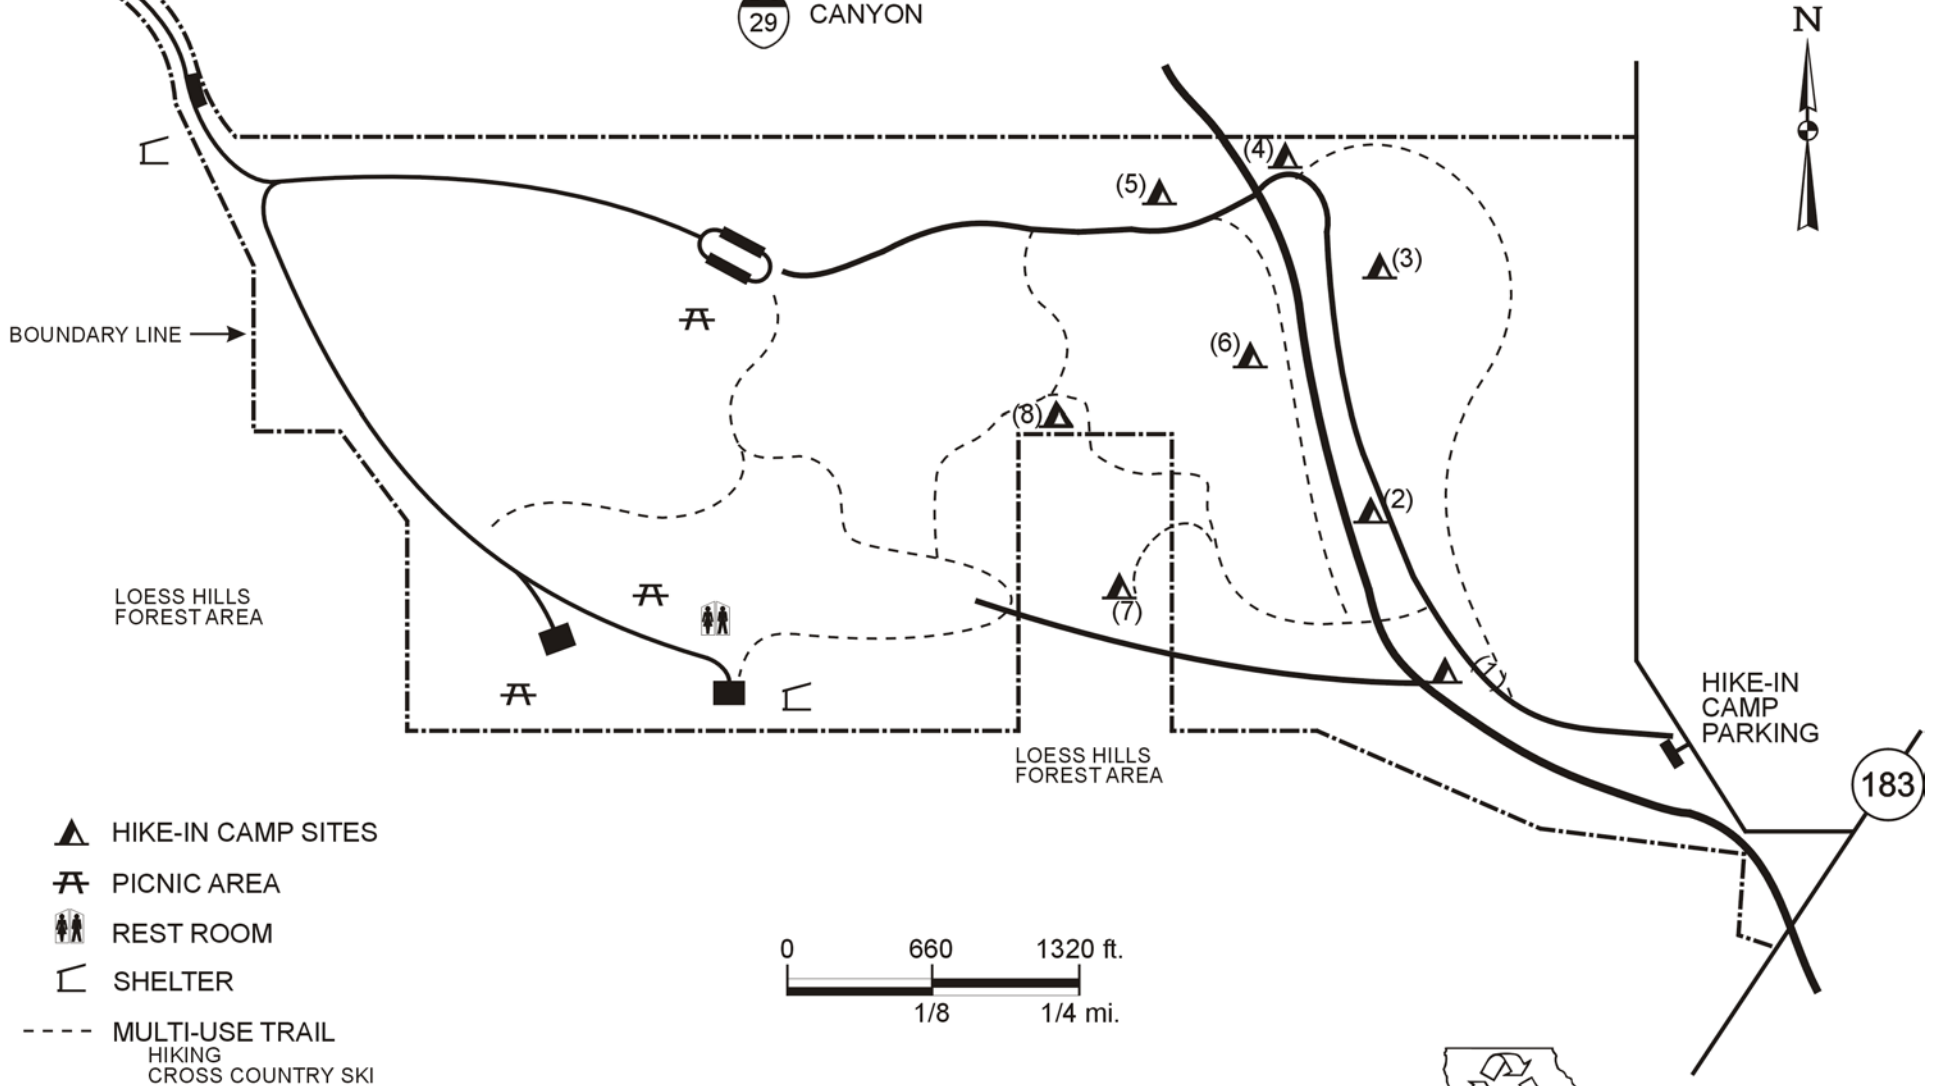

PREPARATION CANYON STATE PARK

2 1/4 miles to HWY 183

- HIKE-IN CAMP SITES
- PICNIC AREA
- REST ROOM
- SHELTER
- MULTI-USE TRAIL
HIKING
CROSS COUNTRY SKI