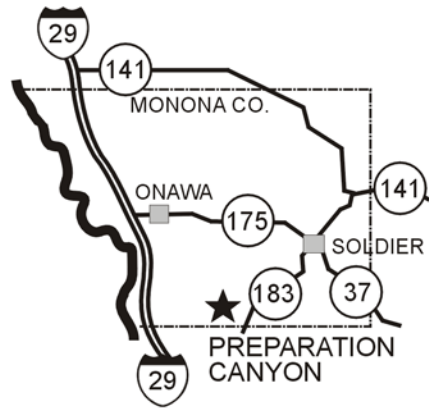

PREPARATION CANYON STATE PARK

2 1/4 miles to HWY 183

- HIKE-IN CAMP SITES
- PICNIC AREA
- REST ROOM
- SHELTER
- MULTI-USE TRAIL
HIKING
CROSS COUNTRY SKI