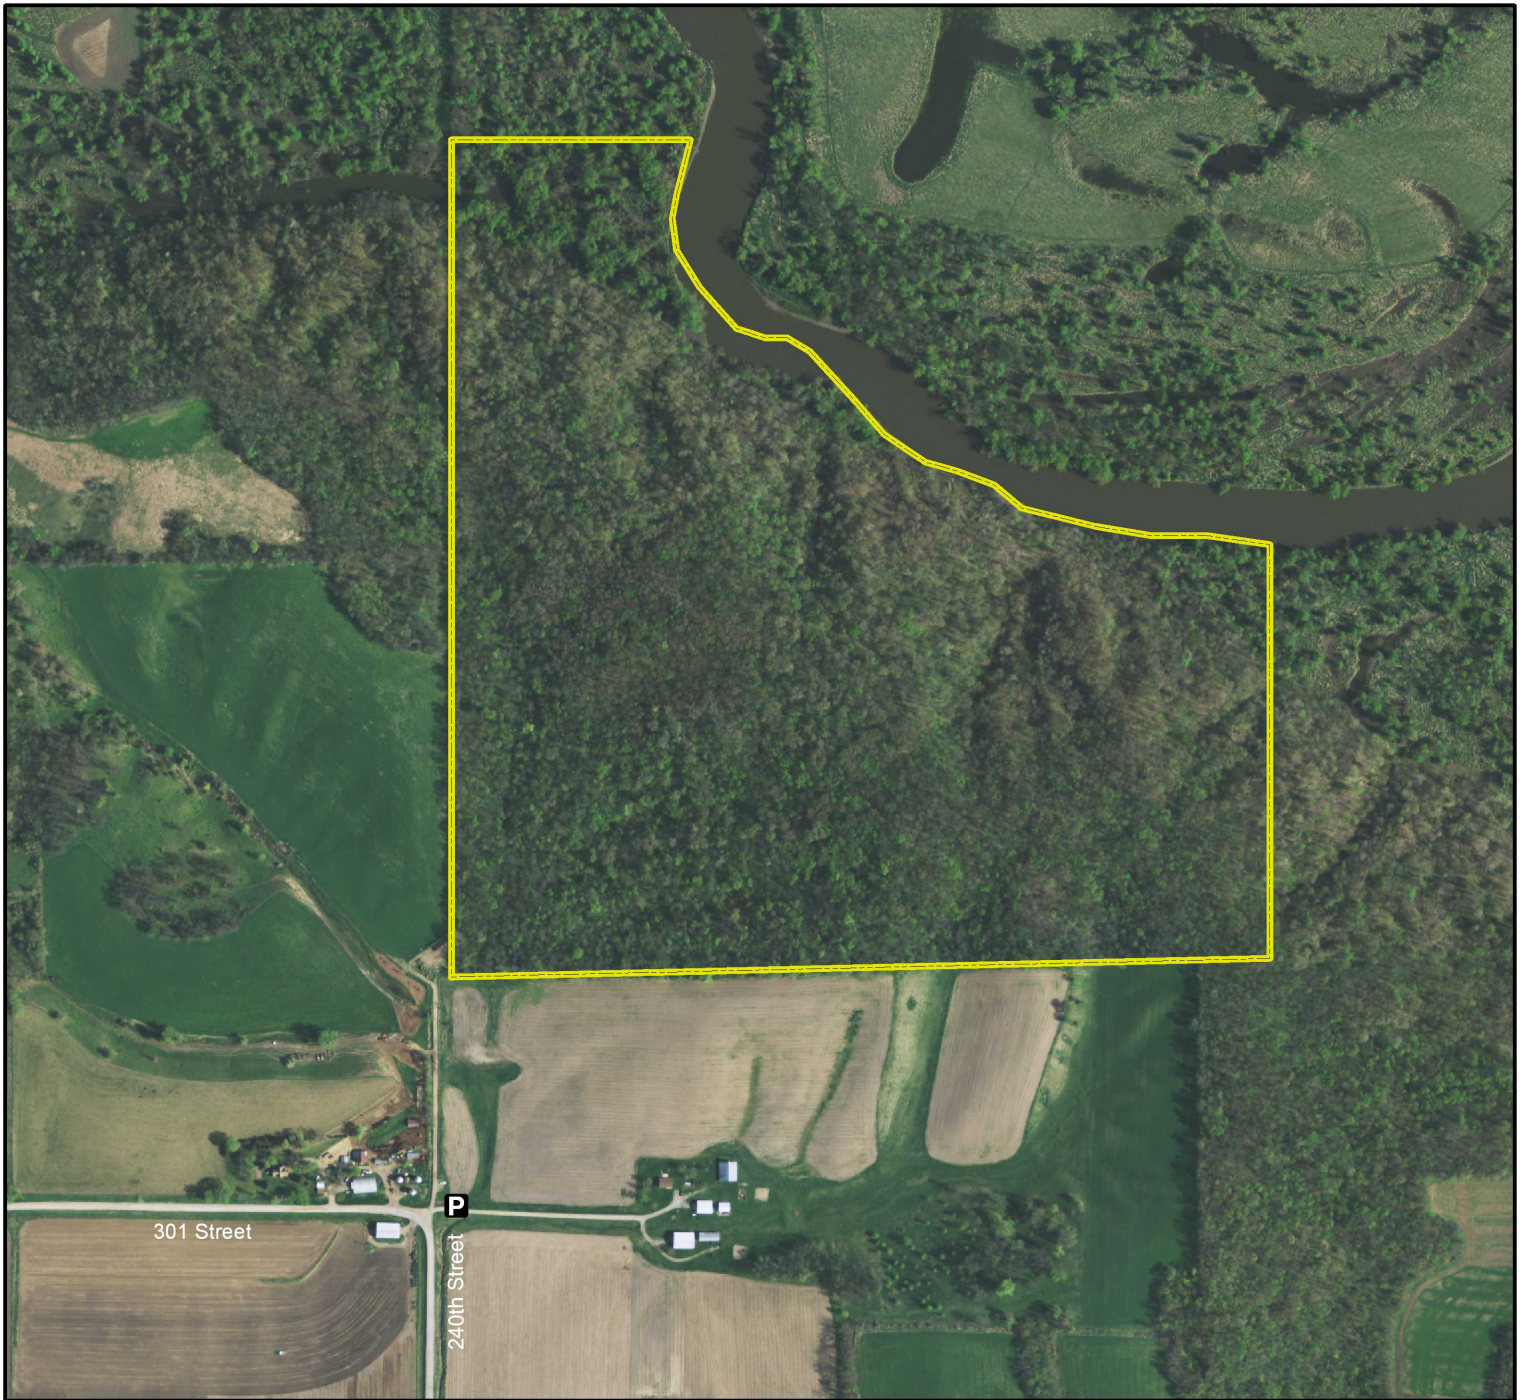

Vermace Woods Wildlife Management Area

Legend

State Areas open to hunting

 WMA Boundary

 Parking Lot

2010 Aerial Photography

Map Creation Date: 3/2011

Acres: 113

Habitat: Timber

Species: Deer, Turkey, Squirrel

Contact: Tim Thompson
Iowa River Wildlife Unit
319-330-7013

Tama County, Iowa
T-82N, R-13W, Section 36

Directions: 3 miles S of Belle Plaine on
Hwy 21, 2 miles W on 110th St,
1 mile N on 240th St.

Every effort has been made to accurately depict the boundaries on this map. However, users should rely on boundary signs actually located in this area to ensure they do not trespass on private property.