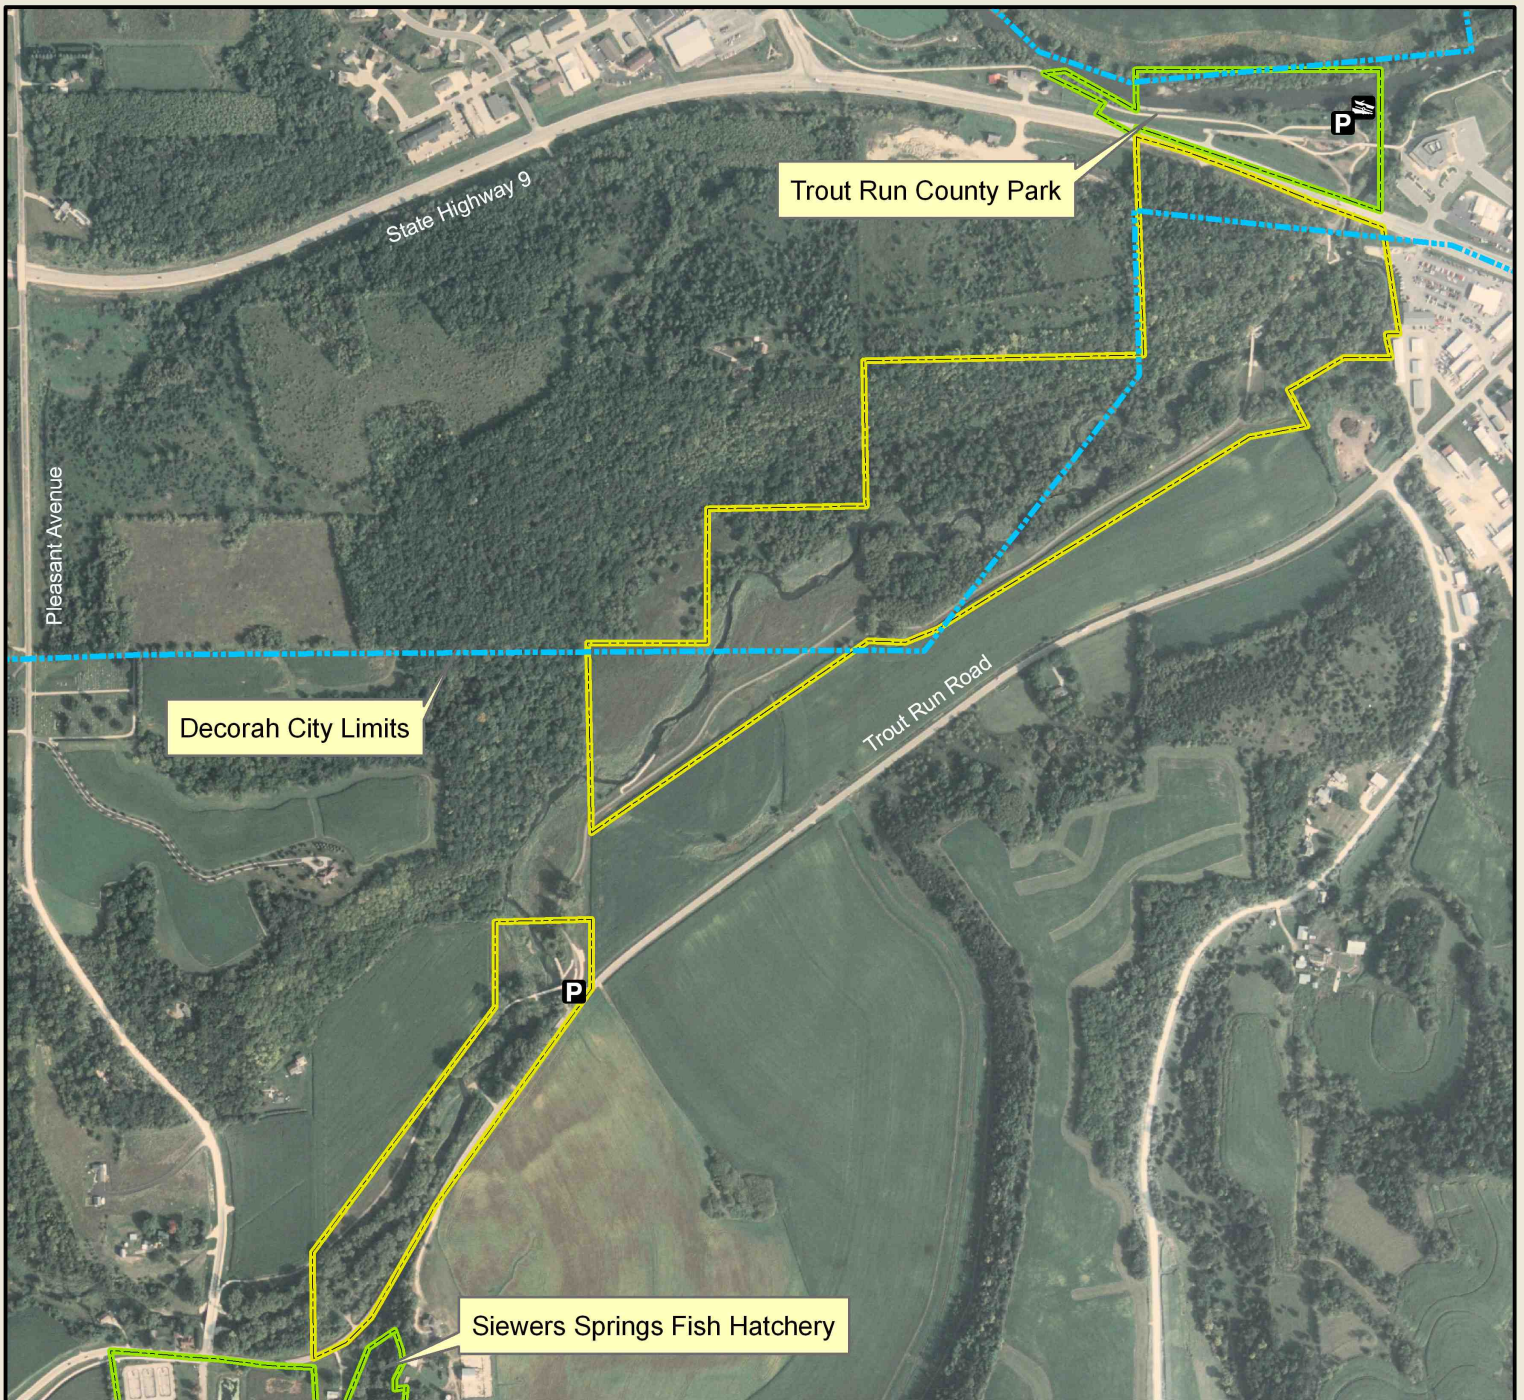

Trout Run Wildlife Management Area

Legend

- State Areas open to hunting
- WMA Boundary
- Parking Lot
- Canoe Access
- Other Public Land
- 2009 Aerial Photography

Map Creation Date: 11/2009

 N

 Miles
 0 0.1 0.2

Acres: 106

Habitat: Timber

Species: Deer, Turkey, Squirrel,

Contact: Terry Haindfield
Upper Iowa Wildlife Unit
563-546-7960

Winneshiek County, Iowa
T-98N, R-8W, Sections 22-23,27

Directions: SE edge of Decorah

Every effort has been made to accurately depict the boundaries on this map. However, users should rely on boundary signs actually located in this area to ensure they do not trespass on private property.