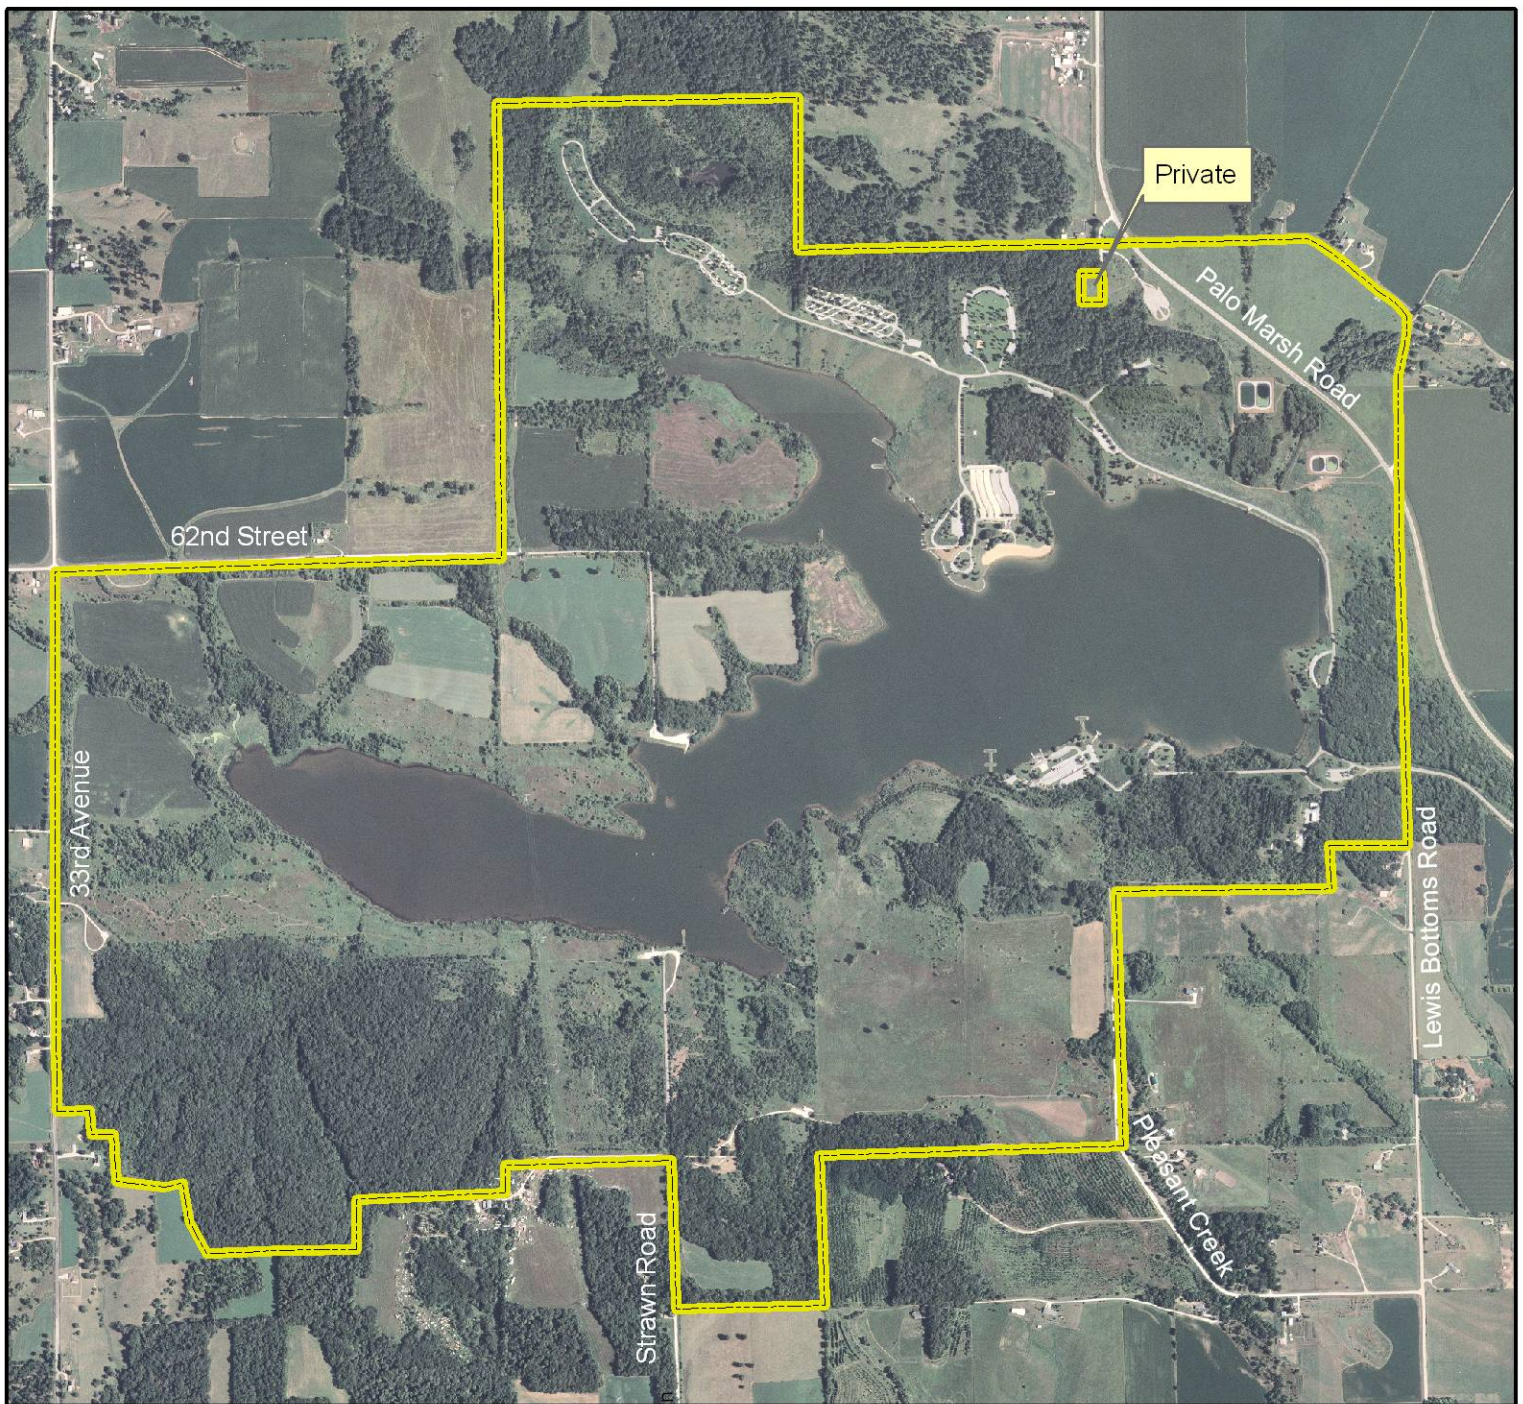

Pleasant Creek Recreation Area

Legend

- State Areas open to hunting
-  Recreation Area Boundary
- 2006 Aerial Photography

Map Creation Date: 9/2008

Acres: 1,968

Habitat: 1/4 Timber, 1/4 Lake,
1/2 Upland

Species: D,T,P,Q,S,R,W

Contact: Park Office
319-436-7716

Linn & Benton Counties, Iowa
T-84&85N, R-8&9W,
Sections 1,5-7,12,31-32

Directions: Exit 35 off I-380, W 5 miles.
W on McClintock to entrance