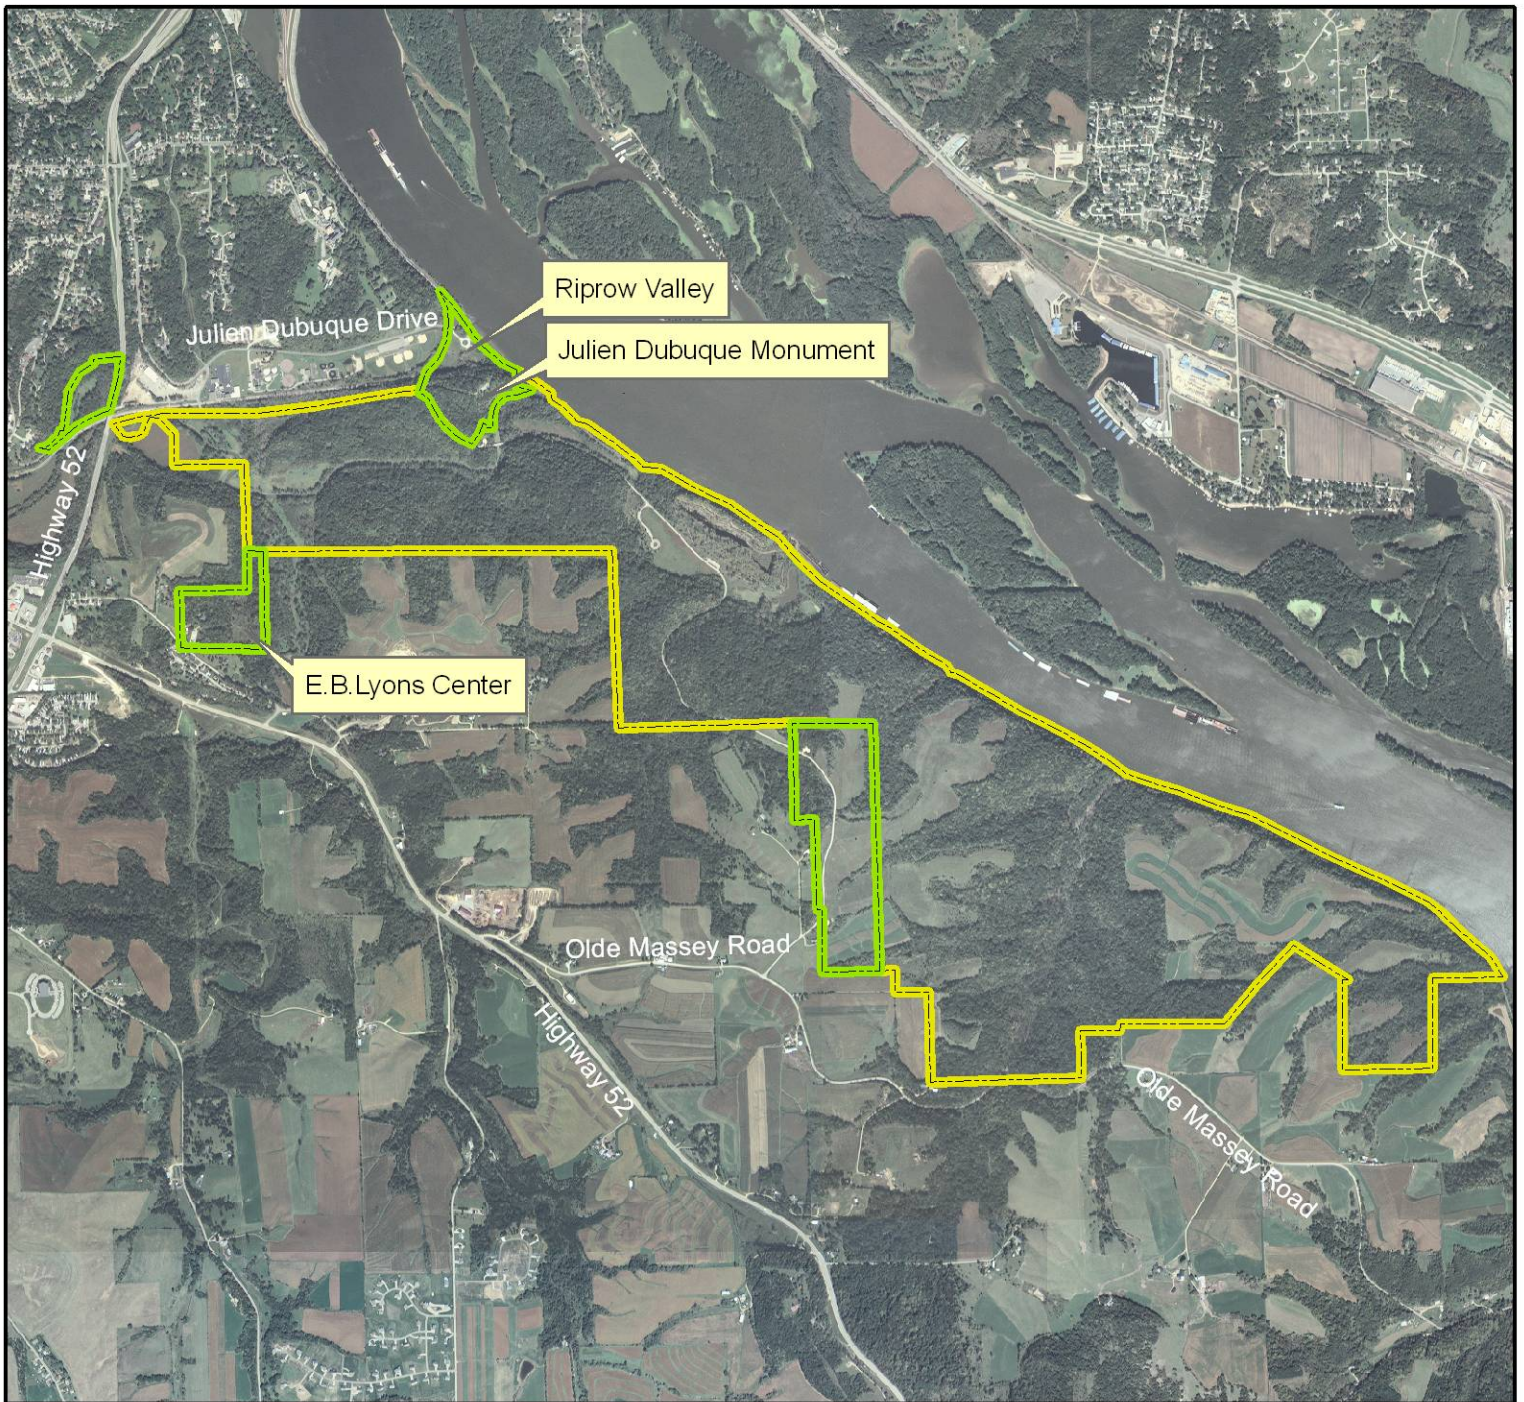

# Mines of Spain Recreation Area

## Legend

State Areas open to hunting  
 Recreation Area Boundary  
 Hunting Allowed with  
 Restrictions - Call Park Office

 Other Public Lands  
 No Hunting Allowed

2006 Aerial Photography

Map Creation Date: 9/2008

Acres: 1,387

Habitat: 2/3 Forest, 1/3 Prairie/  
 Grassland

Species: D,T

Contact: Park Office  
 563-556-0620

Restrictions: Rifles, handguns & muzzle  
 loaders are PROHIBITED at  
 all times. No Target Shooting

Dubuque County, Iowa  
 T-88N, R-2&3E,  
 Sections 1,4-6,9-10

Directions: Off Hwy 52 S on S side  
 of Dubuque.