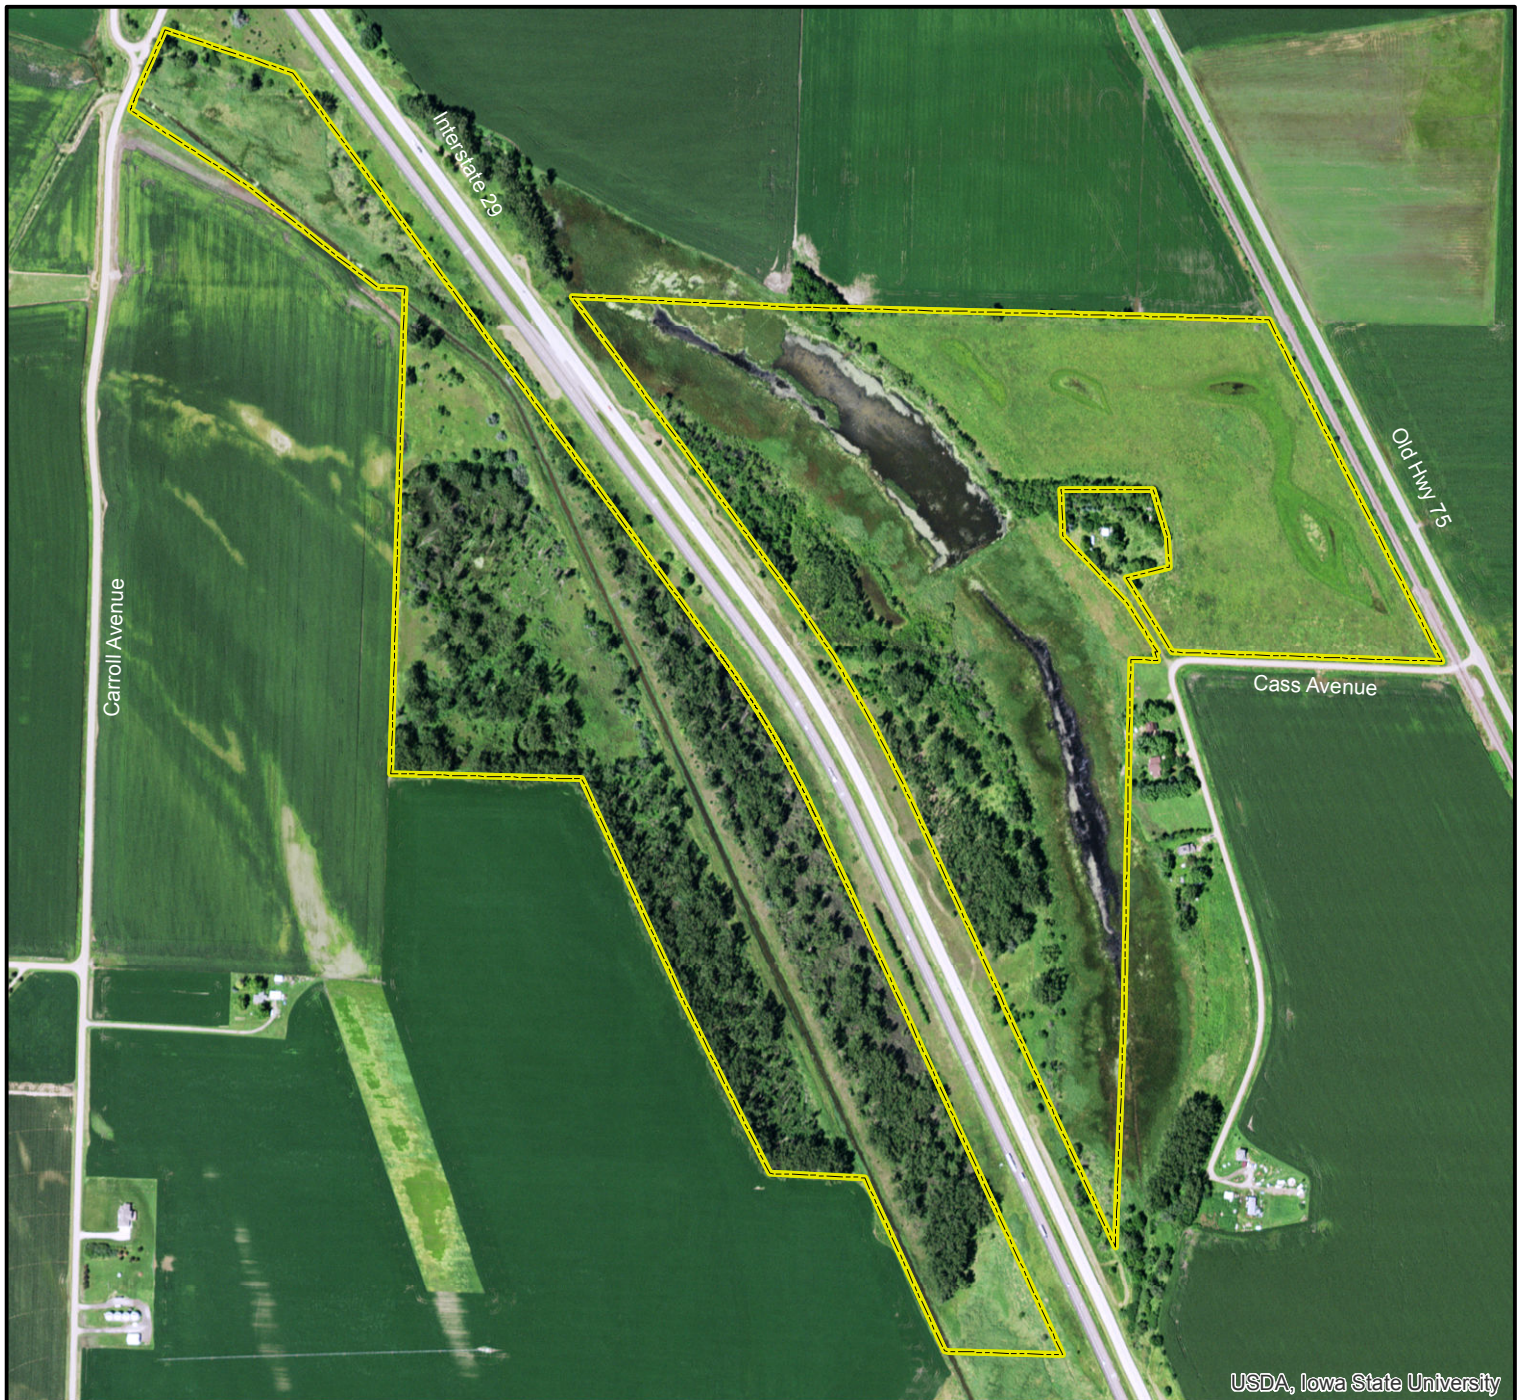

Lakeport Wildlife Management Area

USDA, Iowa State University

Legend

- State Areas open to hunting
-  WMA Boundary
- 2015 Aerial Photography

Map Creation Date: 5/2017

Acres: 180

Habitat: 1/3 Marsh, 2/3 Bottomland Timber

Species: Deer, Squirrel, Pheasant, Waterfowl, Rabbit

Contact: Doug Chafa
Missouri River Wildlife Unit
712-420-2437

Restrictions: Canada Goose Closed Area #9

Woodbury County, Iowa
T-86N, R-47W, Sections 11-14

Directions: 1 1/2 miles S of Salix on Carroll.

Every effort has been made to accurately depict the boundaries on this map. However, users should rely on boundary signs actually located in this area to ensure they do not trespass on private property.