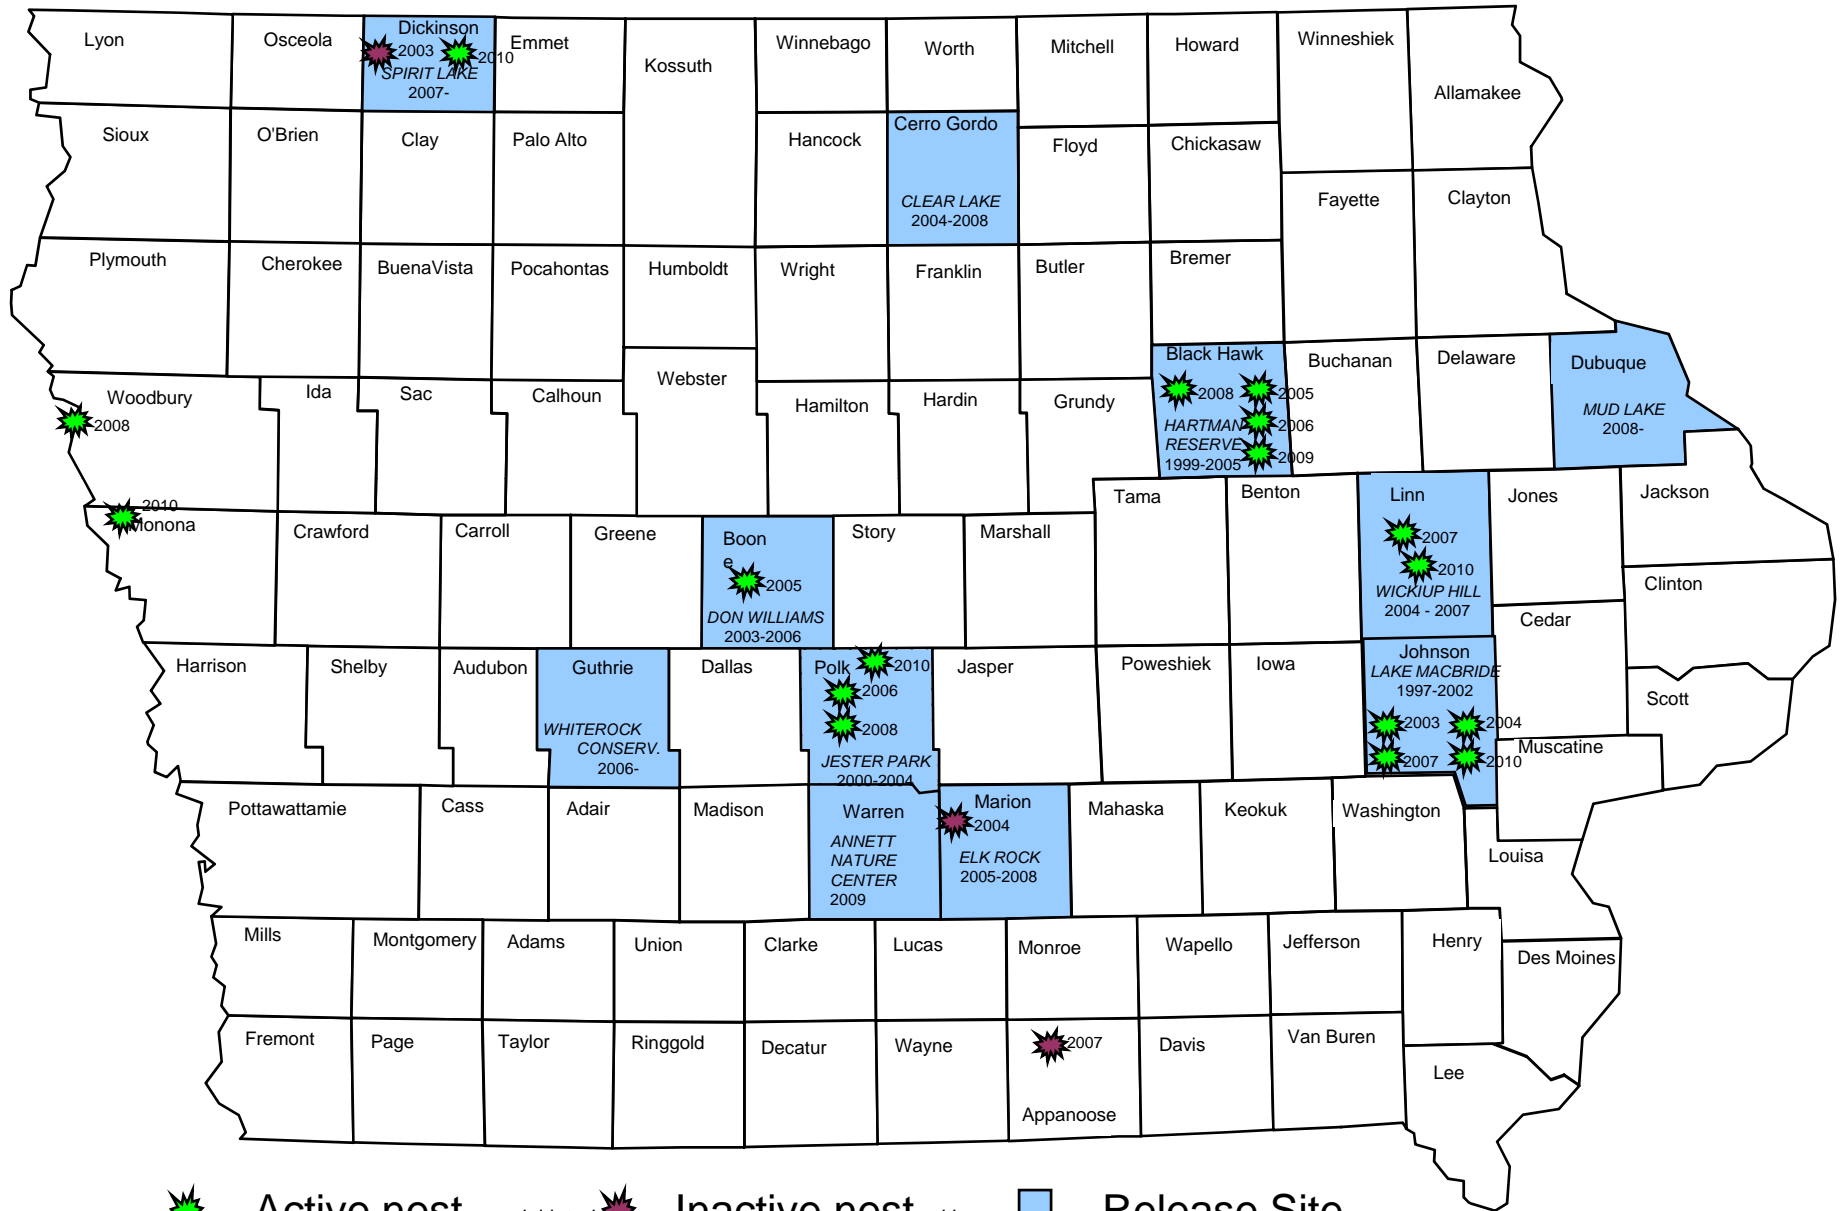

# Ospreys in Iowa 2010

Active nest year initiated

Inactive nest with year

Release Site

with years