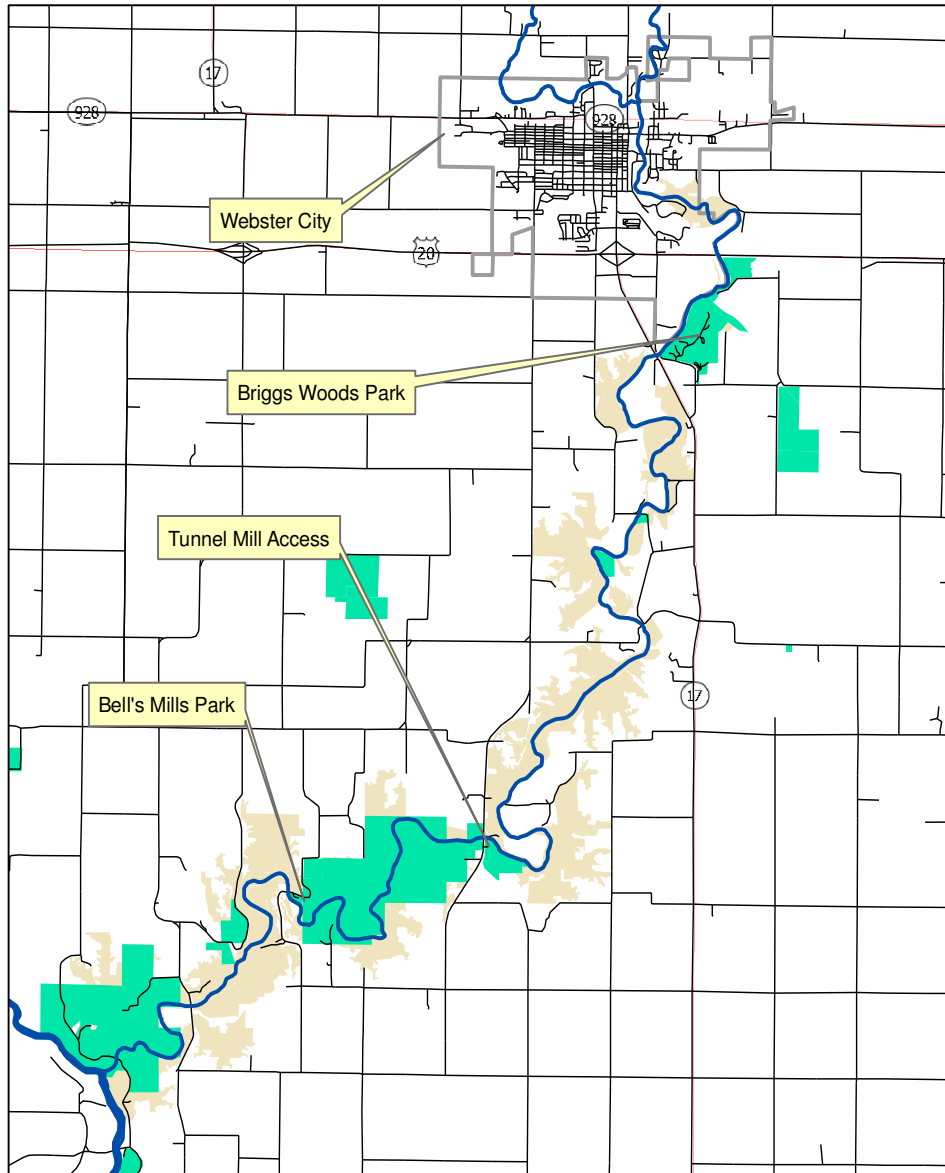

BOONE RIVER PWA-ONE OF IOWA'S SPECIAL PLACES

BOONE RIVER PWA

Legend

-  designated_rivers_2004
-  Town
-  iowa_roads
-  Public lands
-  TertiaryProtectionArea
-  PrimaryProtectionArea
-  SecondaryProtectionArea

Highway

-  Interstate Highway
 -  State Highway
 -  US Highway
- NRGIS_IA_STATE.INFRASTRUCTURE.HIGHWAY.LABEL_TYPE