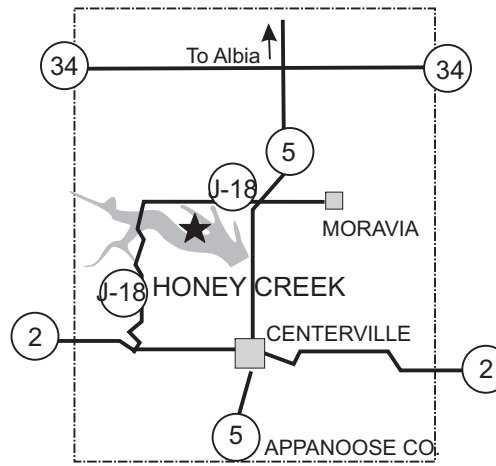

HONEY CREEK STATE PARK

-  BOAT RAMP
-  CABIN AREA
-  CAMPGROUND
-  DUMP STATION
-  FISH ATTRACTOR
-  FISH CLEANING STATION
-  PARK RESIDENCE
-  PICNIC AREA
-  RESTROOM
-  SHELTER
-  HIKING TRAIL
-  NATURE TRAIL
-  SNOWMOBILE TRAIL