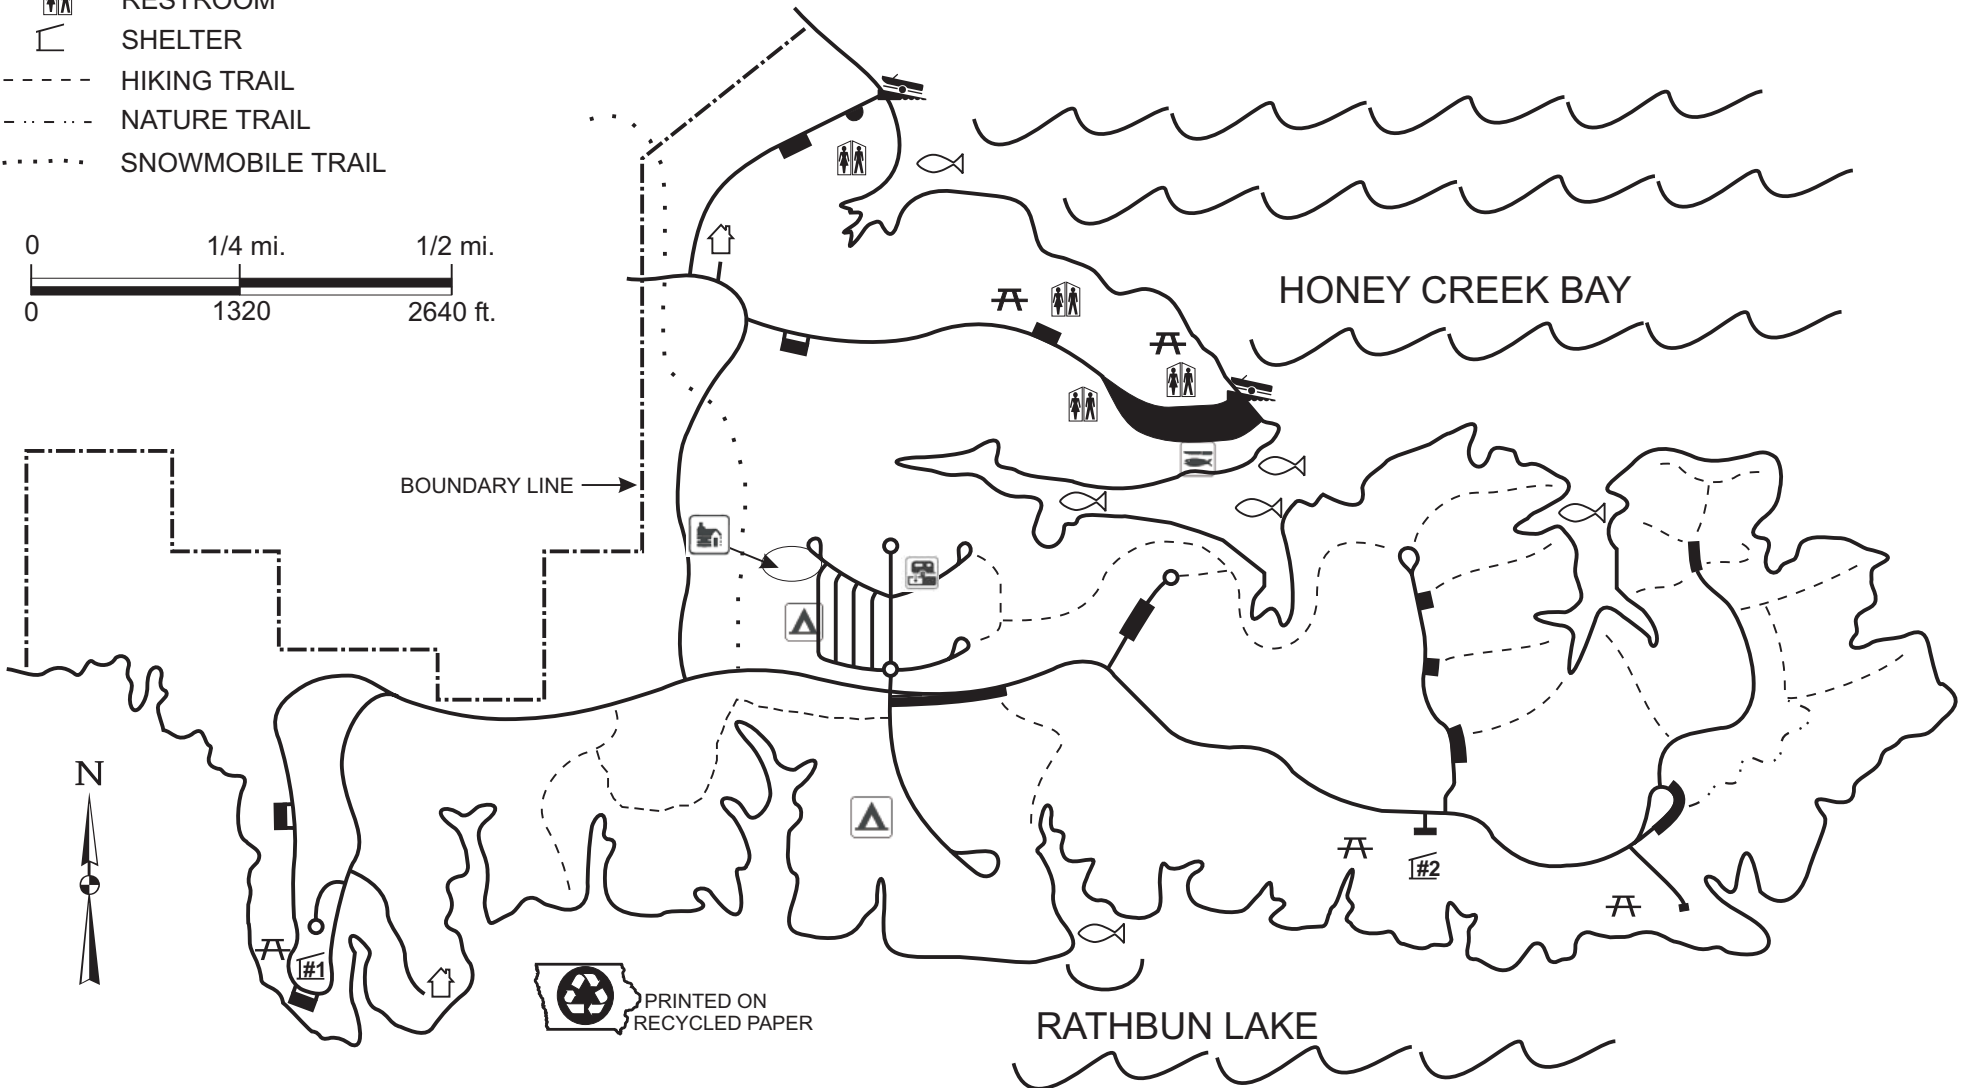

HONEY CREEK STATE PARK

-  BOAT RAMP
-  CABIN AREA
-  CAMPGROUND
-  DUMP STATION
-  FISH ATTRACTOR
-  FISH CLEANING STATION
-  PARK RESIDENCE
-  PICNIC AREA
-  RESTROOM
-  SHELTER
-  HIKING TRAIL
-  NATURE TRAIL
-  SNOWMOBILE TRAIL

 PRINTED ON RECYCLED PAPER