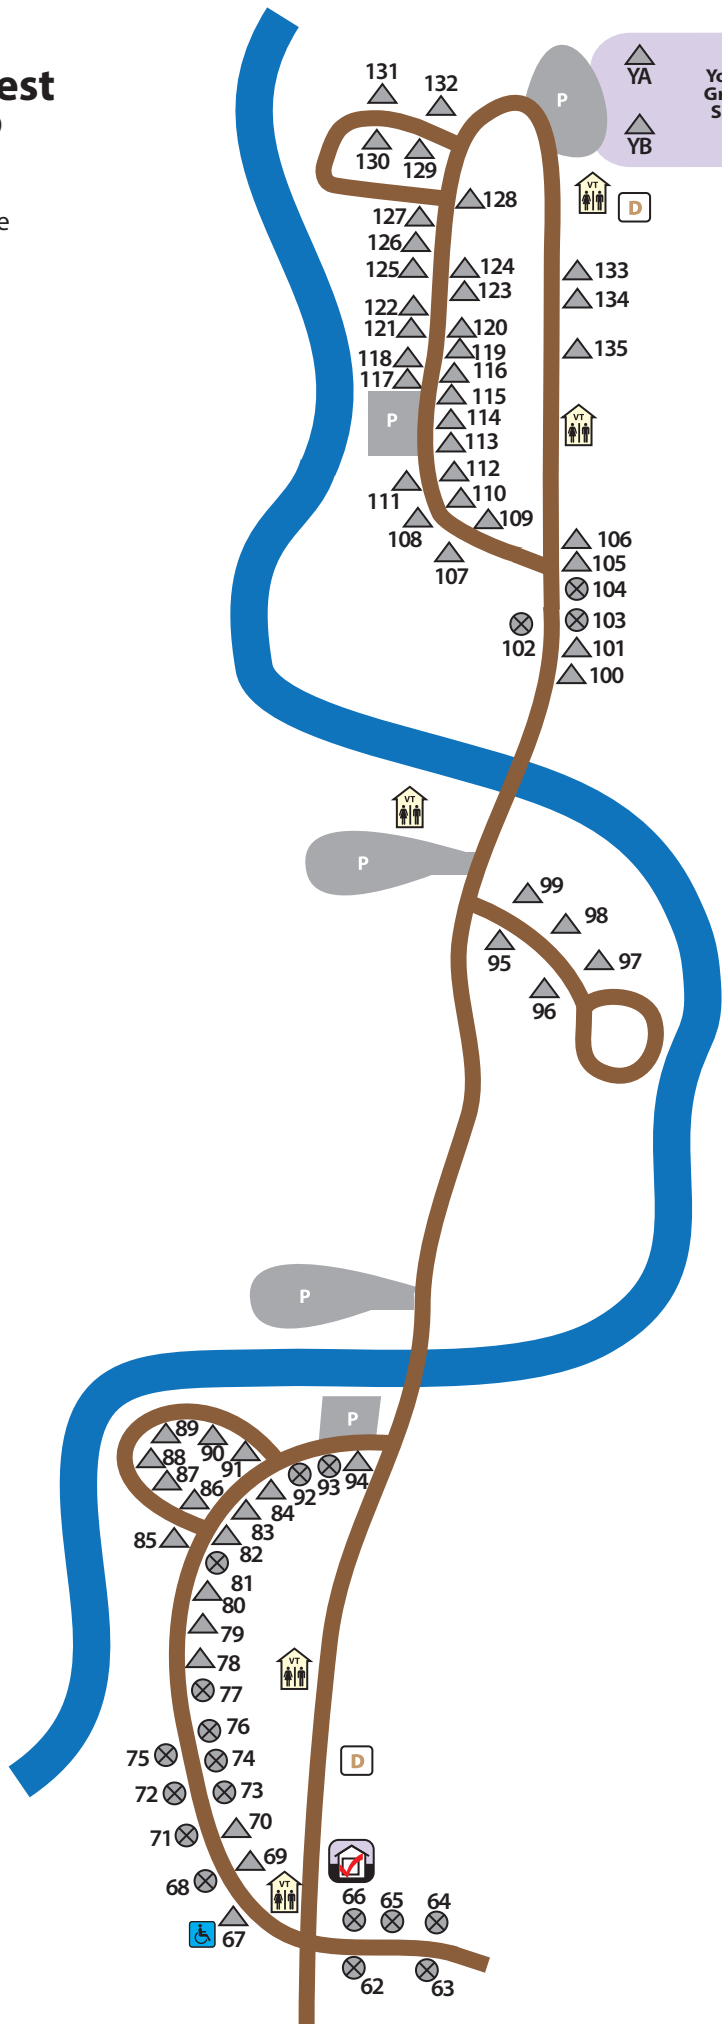

Yellow River State Forest CREEKSIDE CAMPGROUND

- △ Reservable
- ⊗ Non-Reservable
- ▲ Non Electric
- ⊗ Non Electric
- D Dumpster
- B Manure Bunker

Yellow River State Forest LITTLE PAINT CAMPGROUND

- △ Reservable ⊗ Non-Reservable
- ▲ Non Electric ⊗ Non Electric
- D Dumpster

▲ YA
 ▲ YB
Youth Group Sites

Yellow River State Forest Big Paint Campground

-  Reservable
-  Non-electric
-  Non-Reservable
-  Non-electric

Yellow River State Forest

FRONTIER EQUESTRIAN CAMPGROUND

- △ Reservable ⊗ Non-Reservable
- ▲ Non Electric ⊗ Non Electric
- Ⓛ Dumpster Ⓜ Water Hydrant
- Ⓟ Manure Bunkers