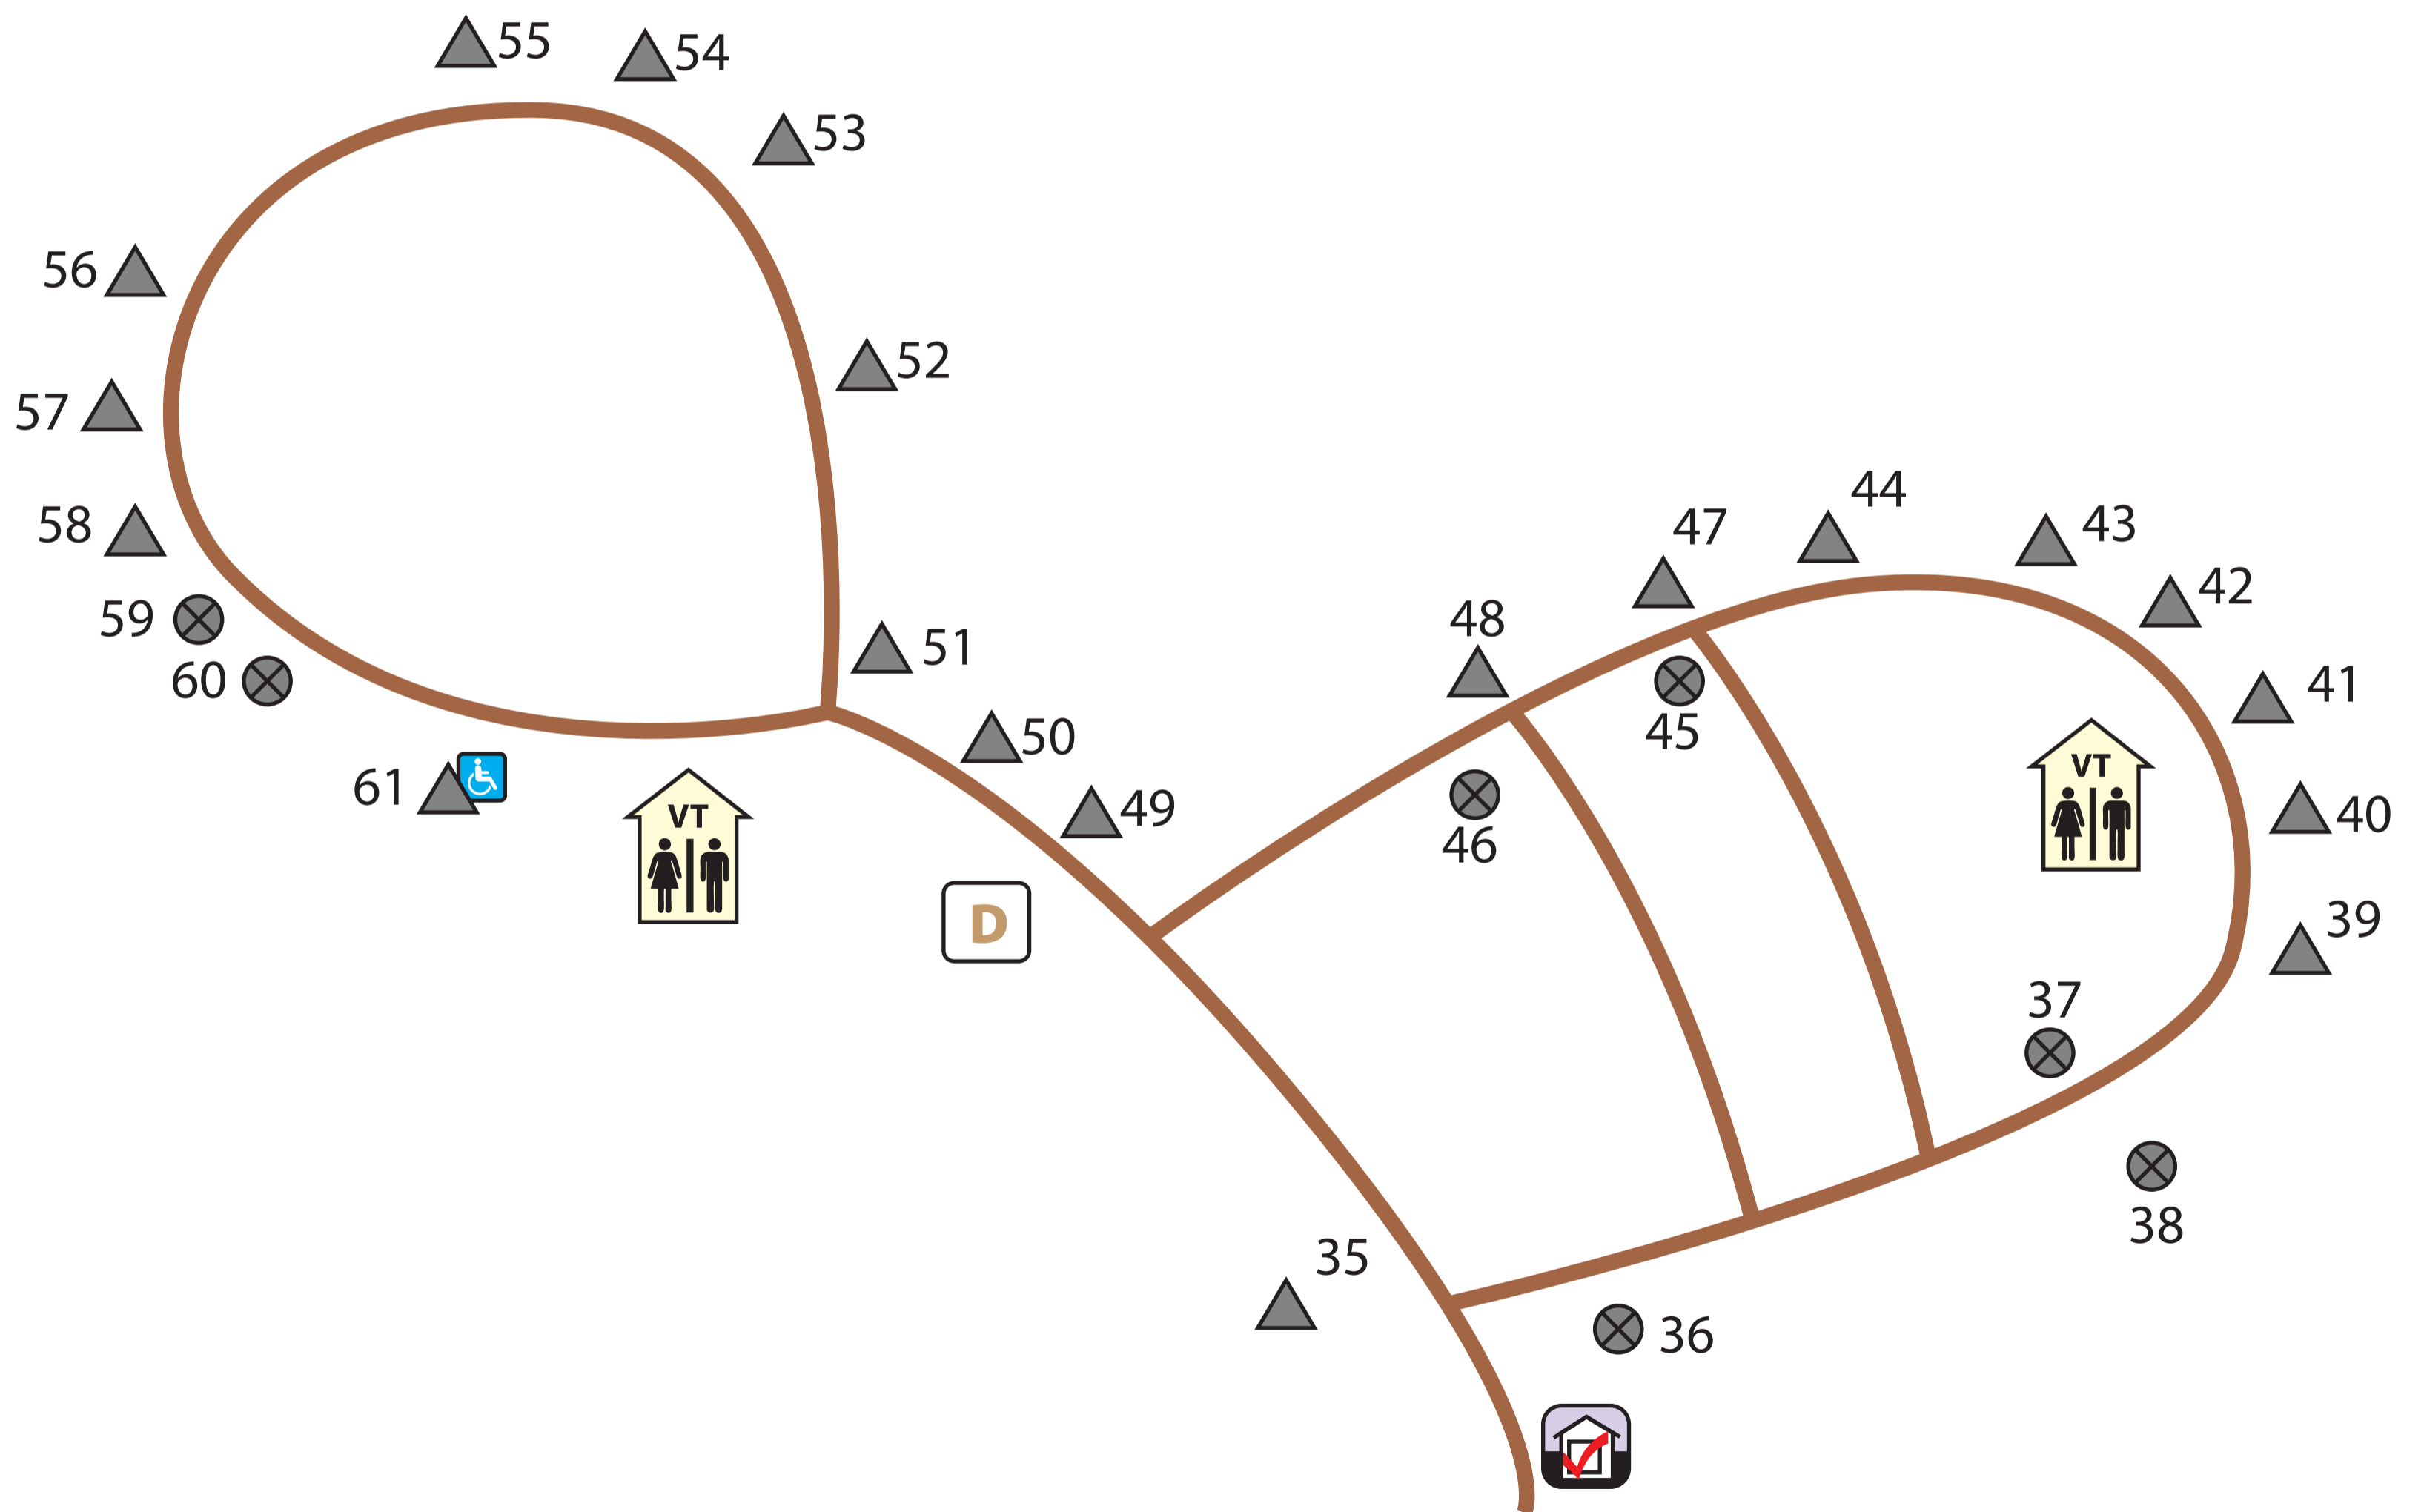

Yellow River State Forest CREEKSIDE CAMPGROUND

- △ Reservable
- ⊗ Non-Reservable
- ▲ Non Electric
- ⊗ Non Electric
- D Dumpster
- B Manure Bunker

Yellow River State Forest LITTLE PAINT CAMPGROUND

- △ Reservable ⊗ Non-Reservable
- ▲ Non Electric ⊗ Non Electric
- D Dumpster

▲ YA
 ▲ YB
Youth Group Sites

Yellow River State Forest Big Paint Campground

-  Reservable
-  Non-electric
-  Non-Reservable
-  Non-electric

Yellow River State Forest

FRONTIER EQUESTRIAN CAMPGROUND

- △ Reservable ⊗ Non-Reservable
- ▲ Non Electric ⊗ Non Electric
- Ⓛ Dumpster Ⓜ Water Hydrant
- Ⓟ Manure Bunkers