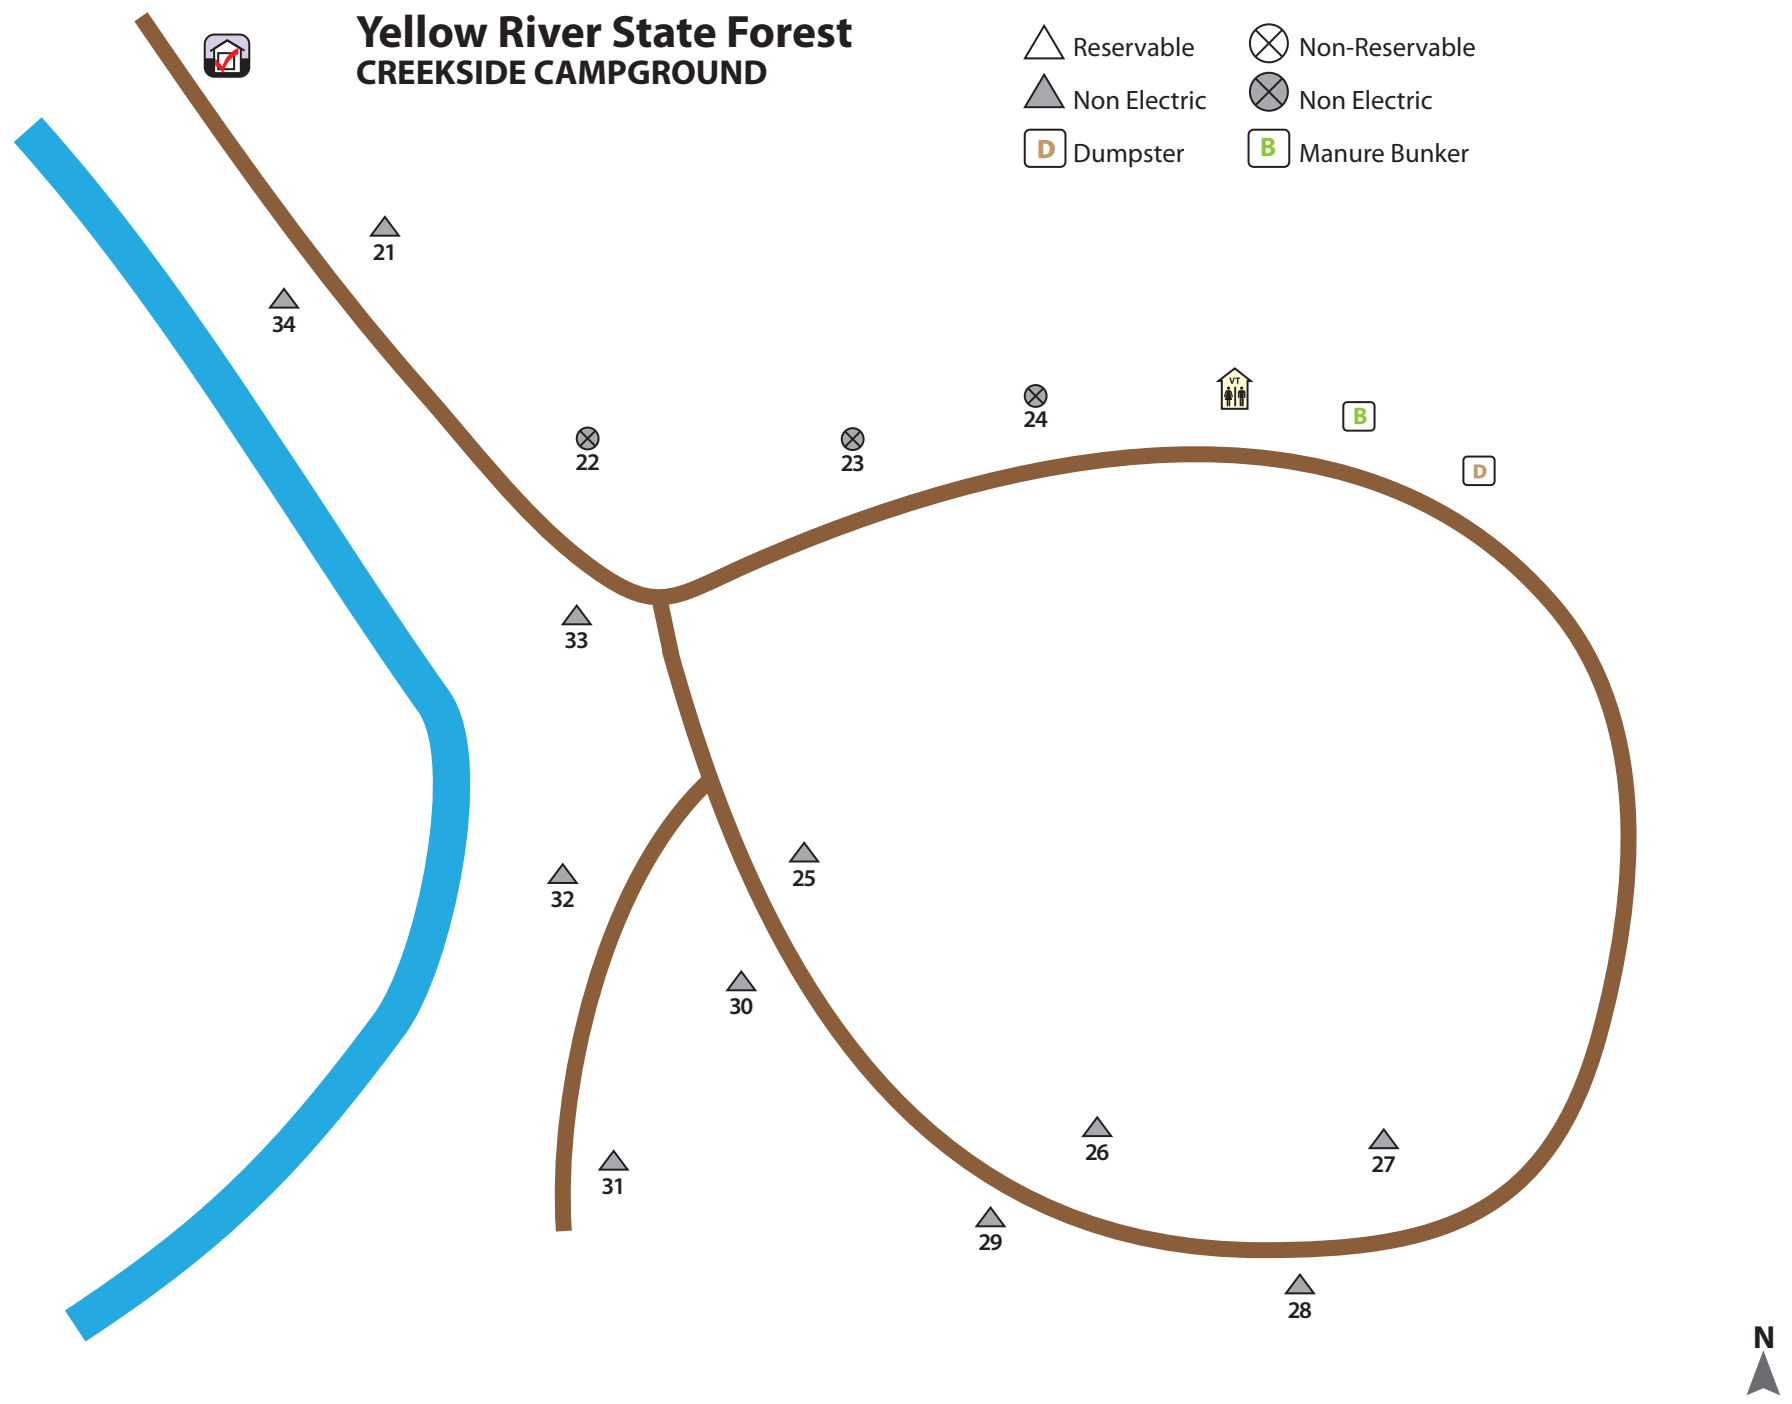

Yellow River State Forest CREEKSIDE CAMPGROUND

- △ Reservable
- ⊗ Non-Reservable
- ▲ Non Electric
- ⊗ Non Electric
- D Dumpster
- B Manure Bunker

Yellow River State Forest LITTLE PAINT CAMPGROUND

- △ Reservable ⊗ Non-Reservable
- ▲ Non Electric ⊗ Non Electric
- D Dumpster

▲ YA
 ▲ YB
Youth Group Sites

Yellow River State Forest Big Paint Campground

-  Reservable
-  Non-electric
-  Non-Reservable
-  Non-electric

Yellow River State Forest

FRONTIER EQUESTRIAN CAMPGROUND

- △ Reservable ⊗ Non-Reservable
- ▲ Non Electric ⊗ Non Electric
- Ⓛ Dumpster Ⓜ Water Hydrant
- Ⓟ Manure Bunkers