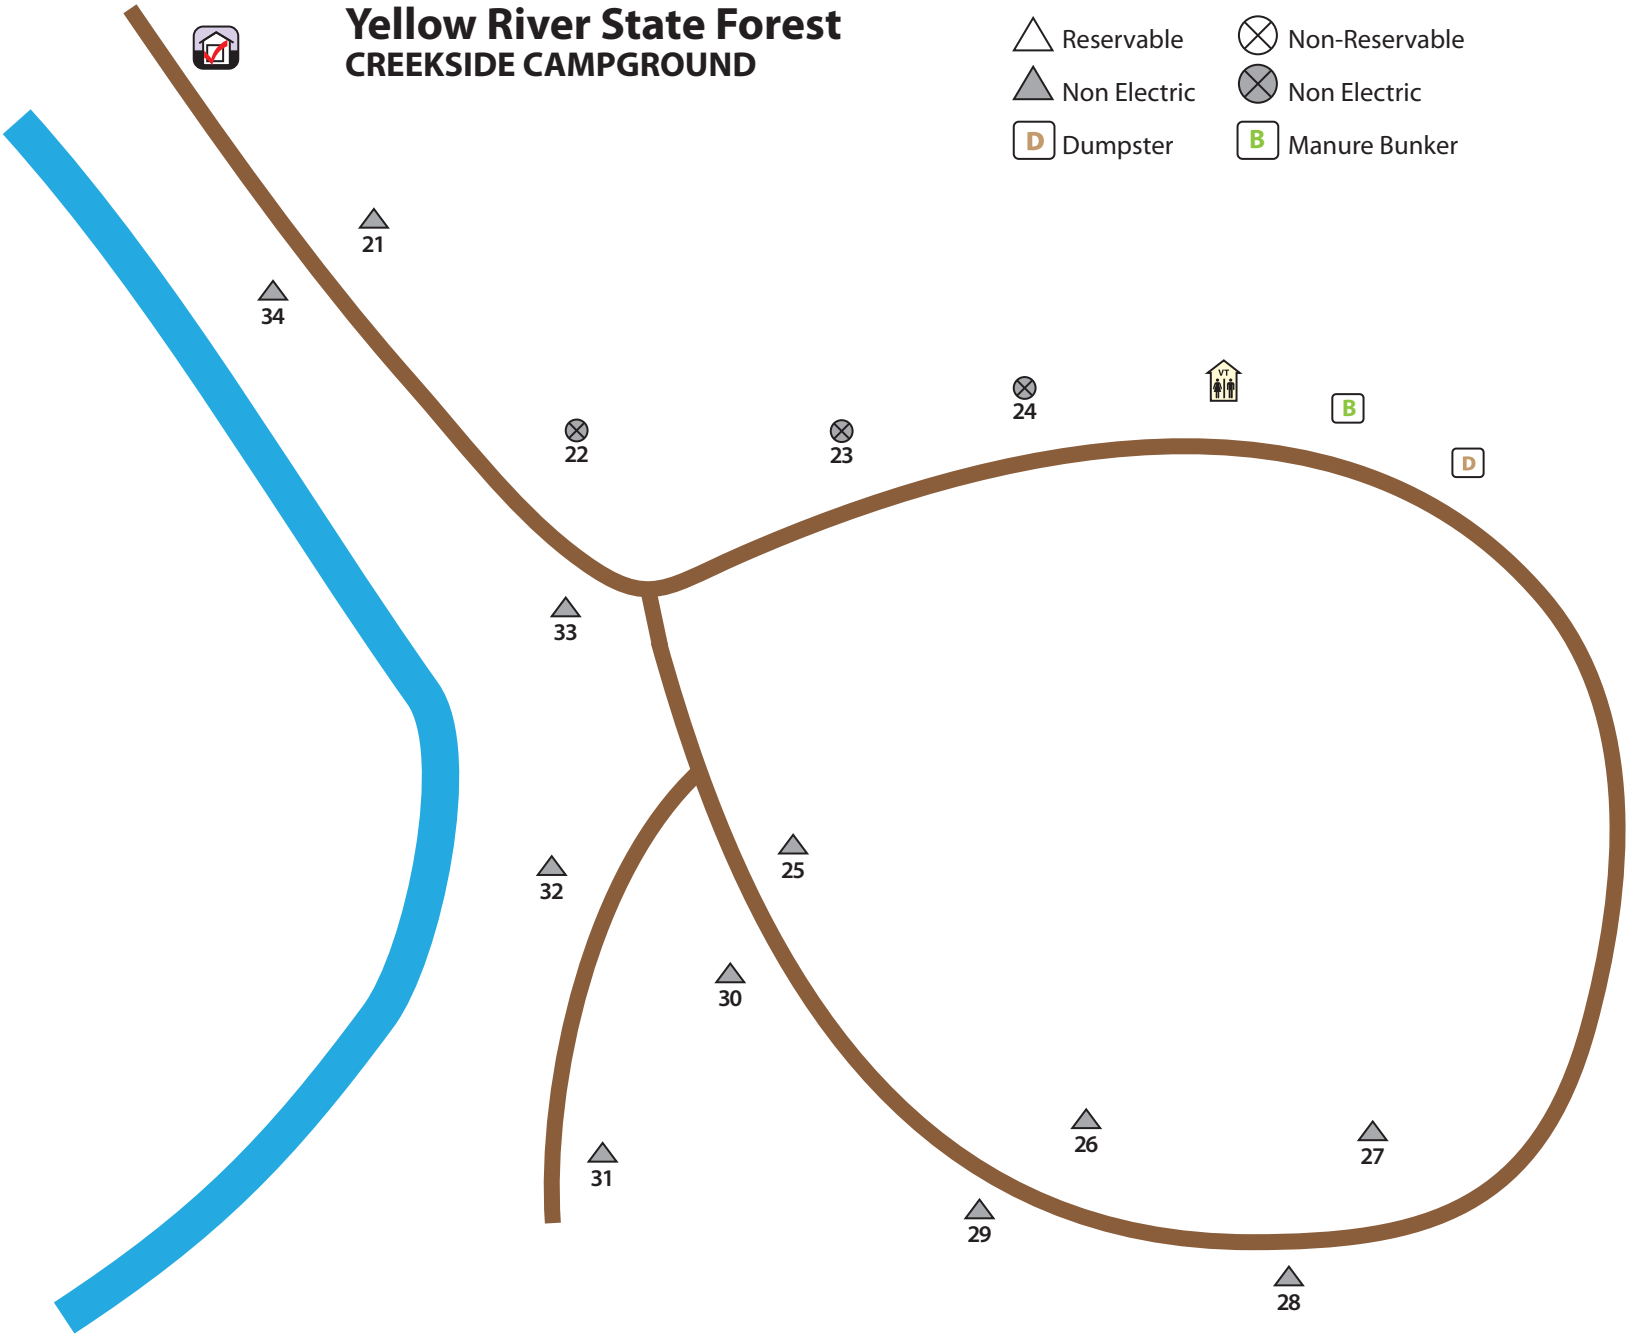

# Yellow River State Forest CREEKSIDE CAMPGROUND

- Reservable
- Non-Reservable
- Non Electric
- Non Electric
- Dumpster
- Manure Bunker

# Yellow River State Forest LITTLE PAINT CAMPGROUND

- △ Reservable      ⊗ Non-Reservable
- ▲ Non Electric      ⊗ Non Electric
- D Dumpster

# Yellow River State Forest Big Paint Campground

-  Reservable
-  Non-electric
-  Non-Reservable
-  Non-electric

# Yellow River State Forest