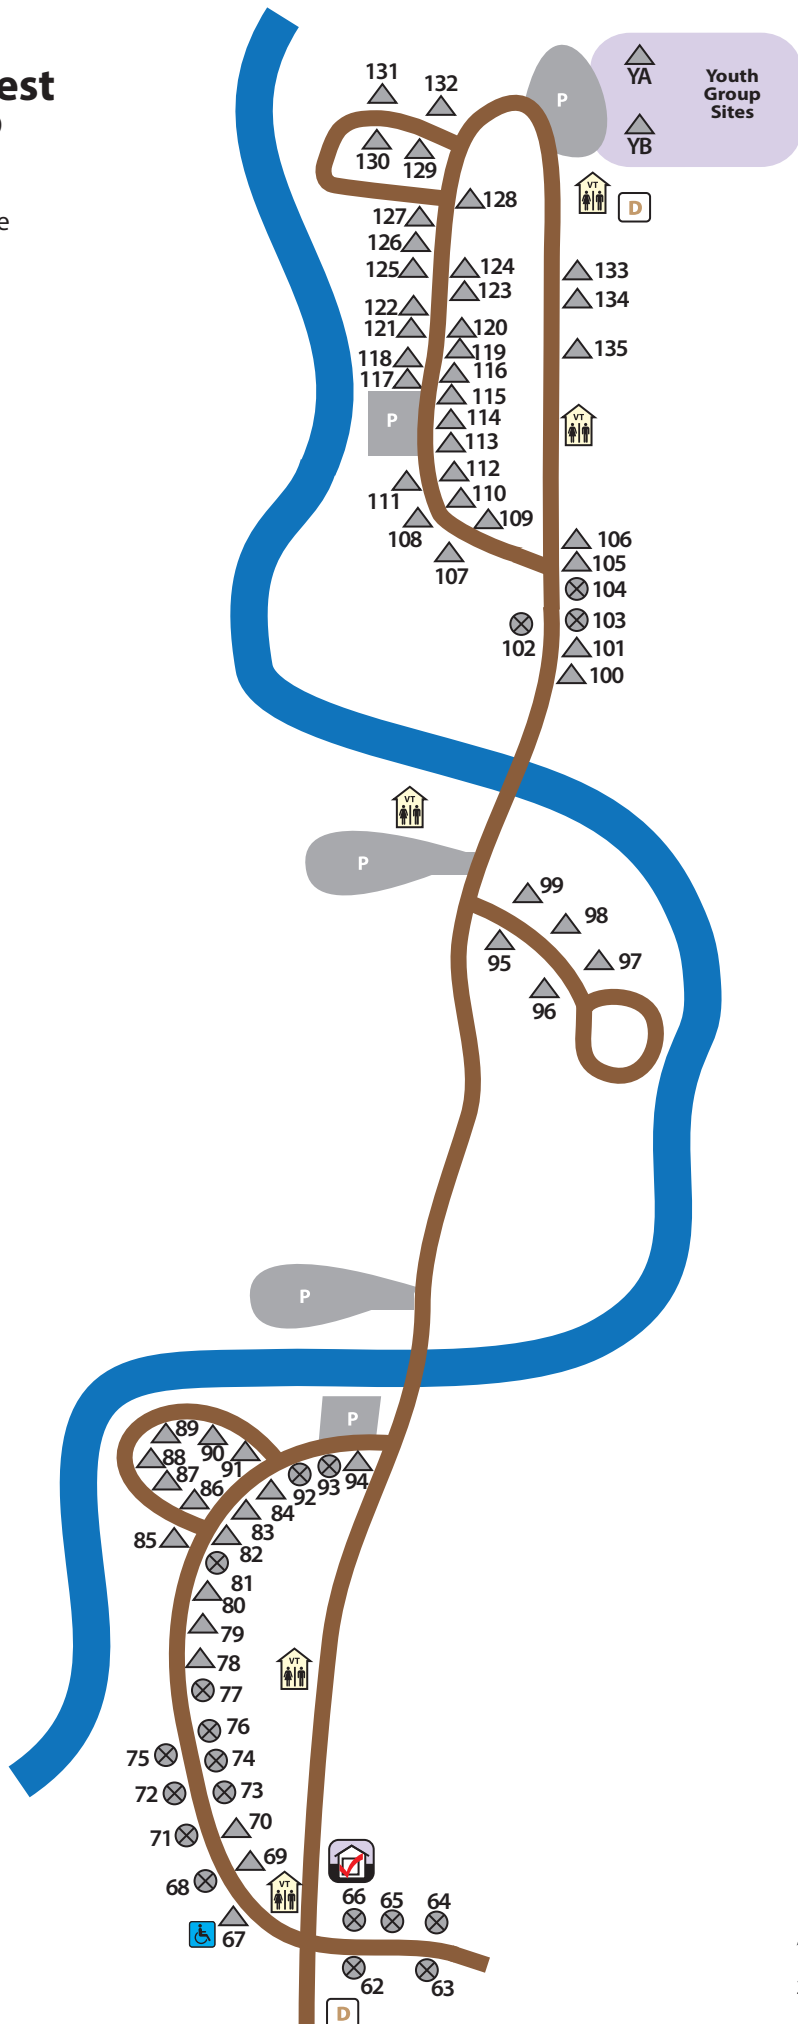

# Yellow River State Forest CREEKSIDE CAMPGROUND

- Reservable
- Non-Reservable
- Non Electric
- Non Electric
- Dumpster
- Manure Bunker

# Yellow River State Forest LITTLE PAINT CAMPGROUND

- △ Reservable      ⊗ Non-Reservable
- ▲ Non Electric      ⊗ Non Electric
- D Dumpster

# Yellow River State Forest Big Paint Campground

-  Reservable
-  Non-electric
-  Non-Reservable
-  Non-electric

# Yellow River State Forest