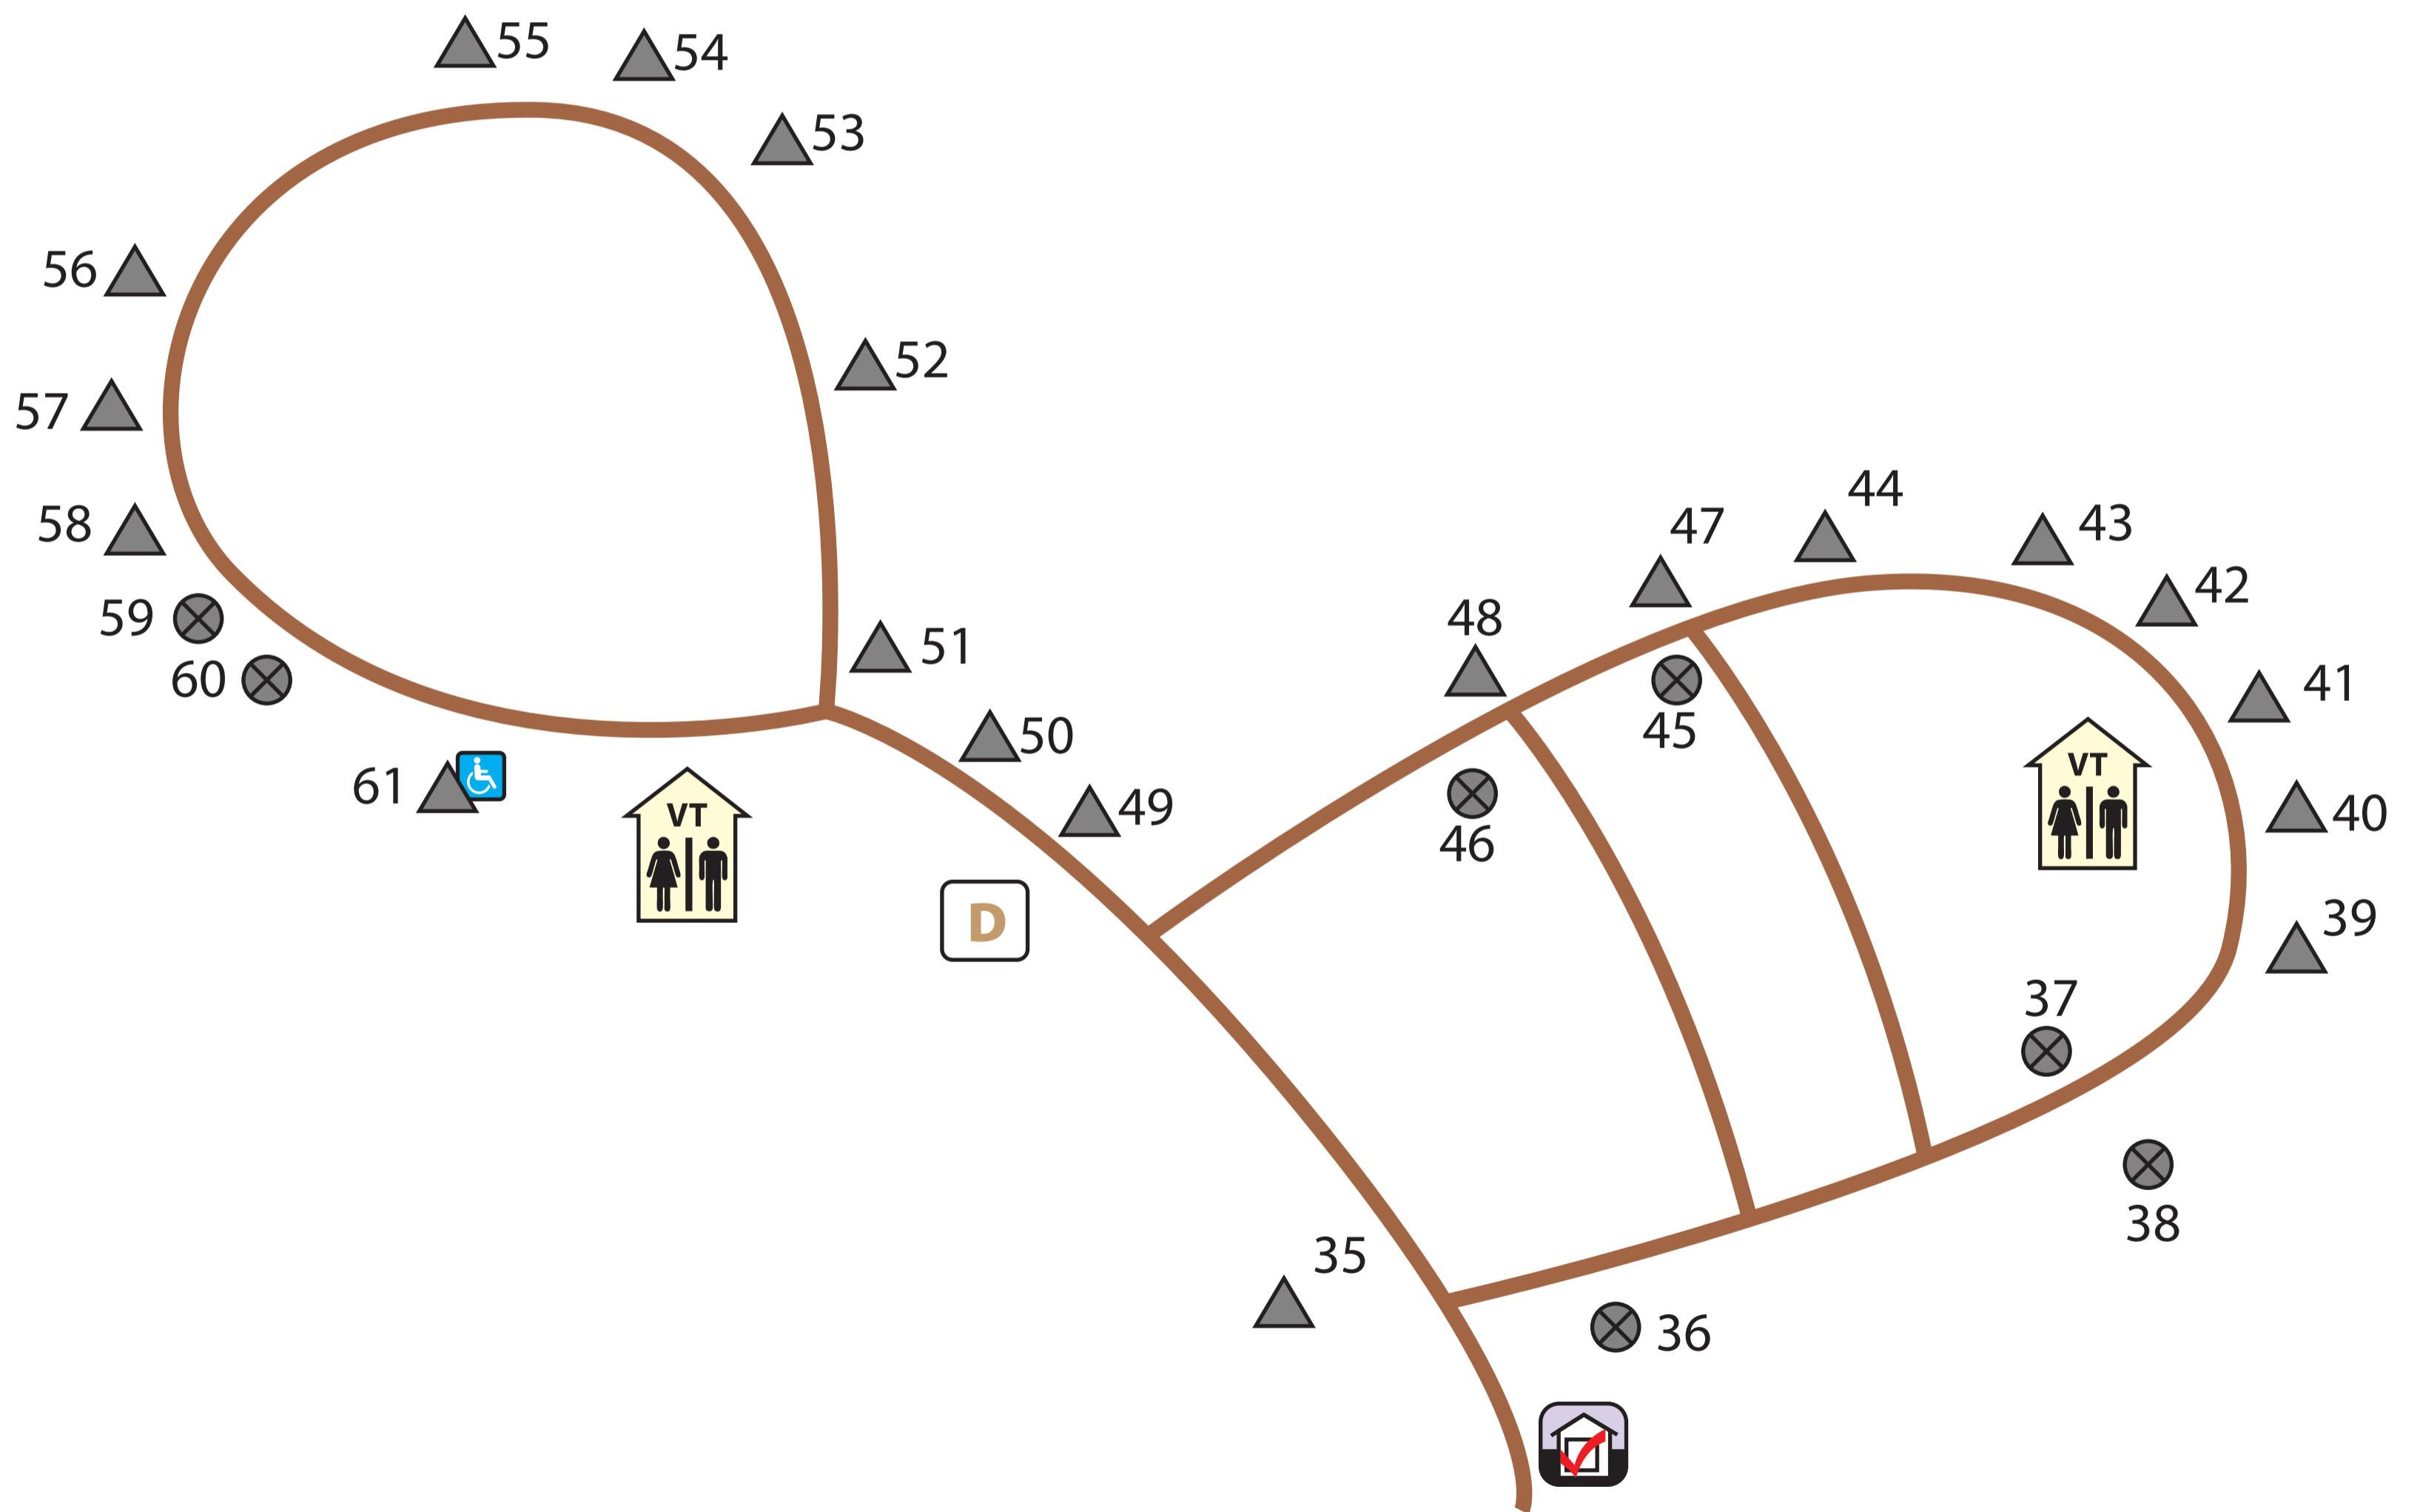

# Yellow River State Forest CREEKSIDE CAMPGROUND

- Reservable
- Non-Reservable
- Non Electric
- Non Electric
- Dumpster
- Manure Bunker

# Yellow River State Forest LITTLE PAINT CAMPGROUND

- △ Reservable      ⊗ Non-Reservable
- ▲ Non Electric      ⊗ Non Electric
- D Dumpster

# Yellow River State Forest Big Paint Campground

-  Reservable
-  Non-electric
-  Non-Reservable
-  Non-electric

# Yellow River State Forest