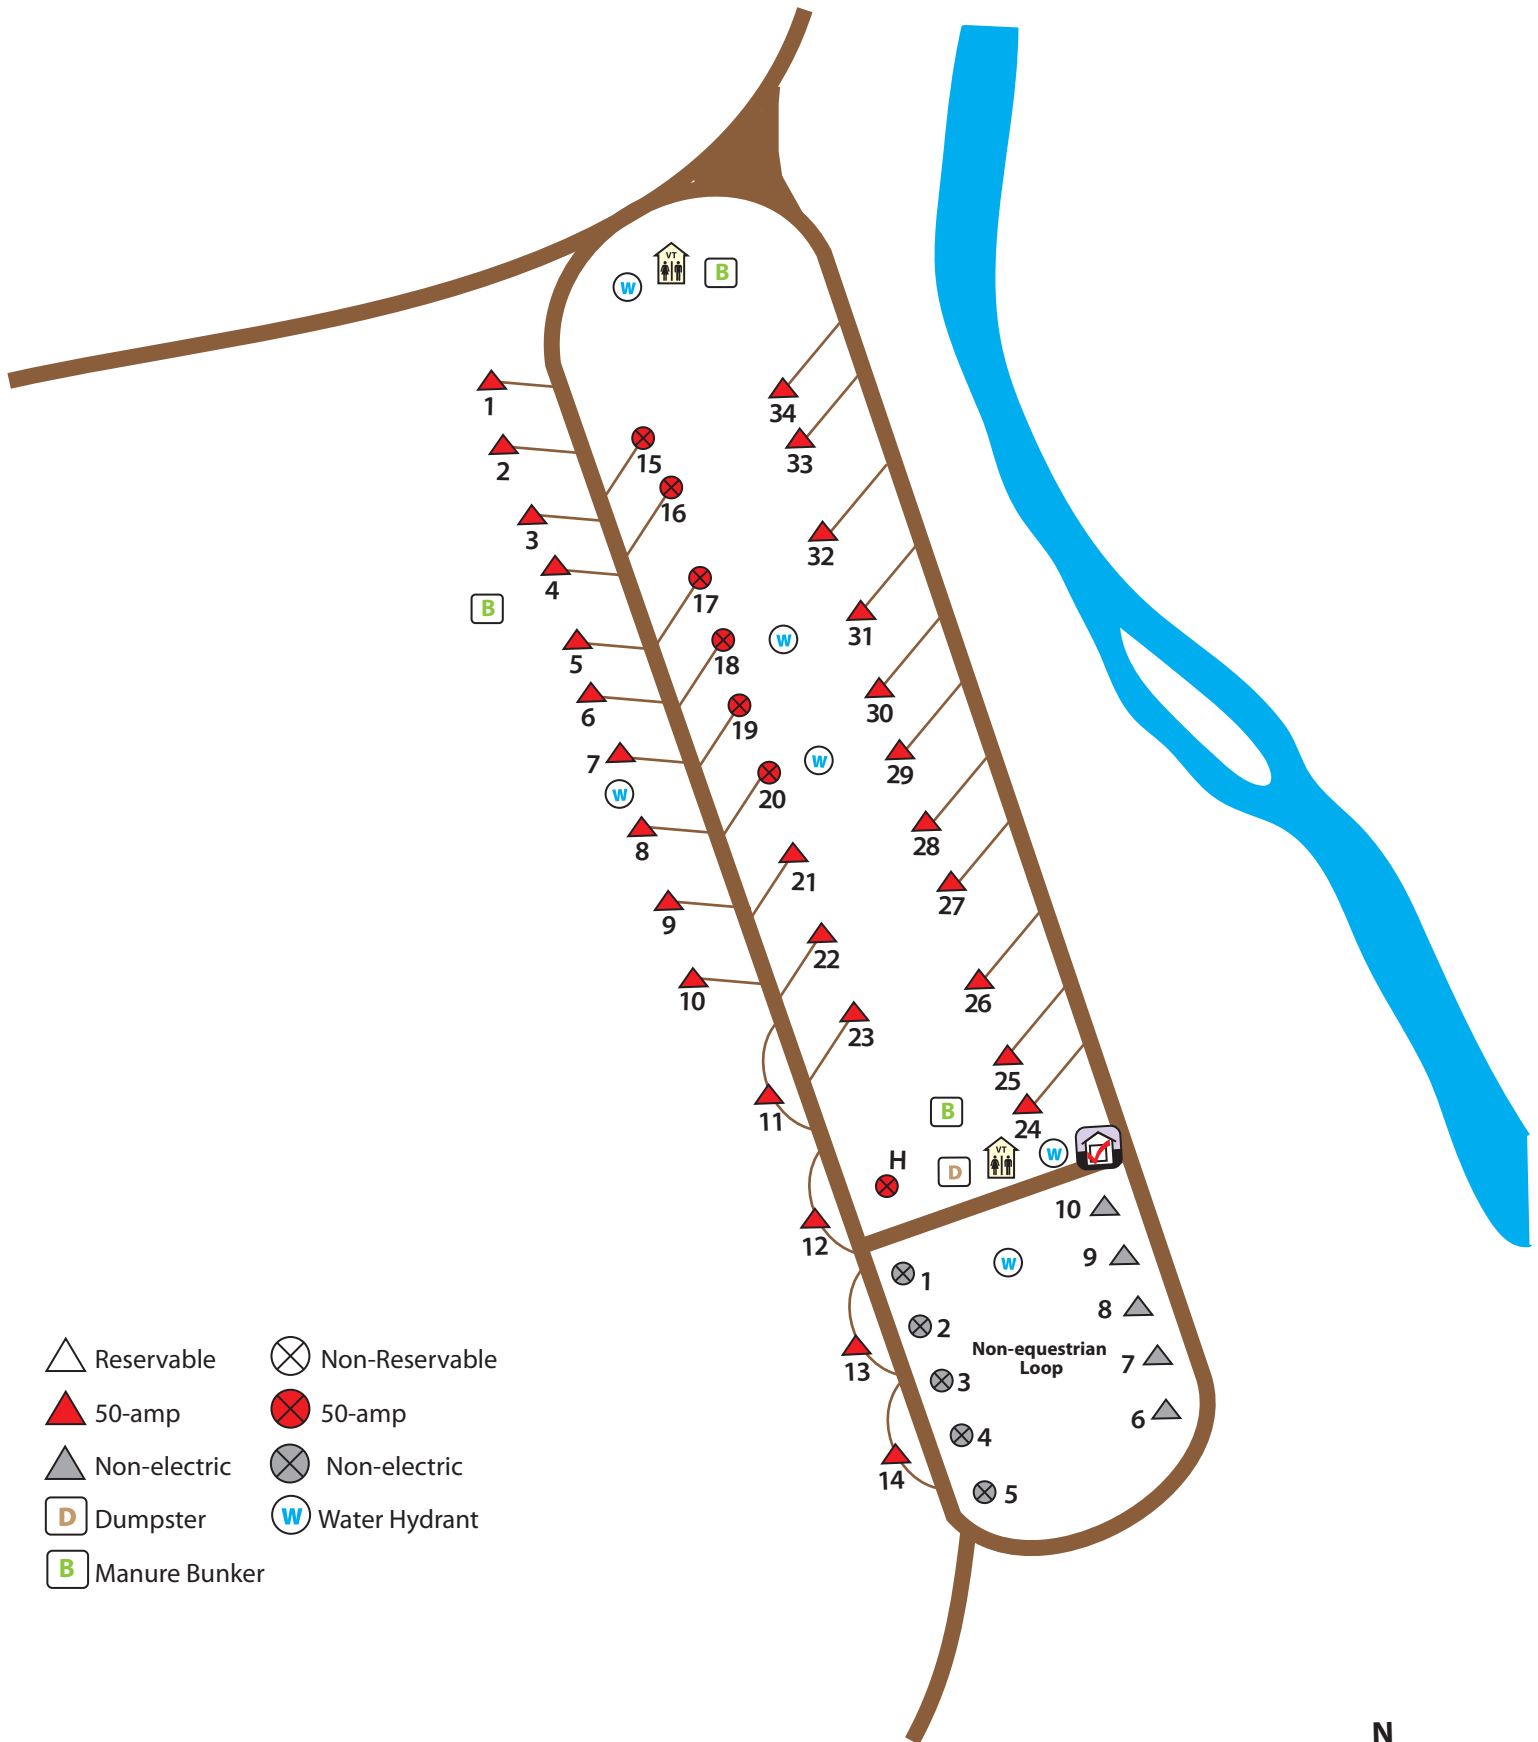

Volga River State Recreation Area

ALBANY CAMPGROUND

- | | |
|---------------|----------------|
| Reservable | Non-Reservable |
| 50-amp | 50-amp |
| Non-electric | Non-electric |
| Dumpster | Water Hydrant |
| Manure Bunker | |

Volga River State Recreation Area

LAKEVIEW CAMPGROUND

-  Reservable
-  Electric (20/30/50-amp)
-  Electric with Water (20/30/50-amp)
-  Full Hook-up (20/30/50-amp)
-  Buddy Sites
-  Non-Reservable
-  Electric (20/30/50-amp)
-  Electric with Water (20/30/50-amp)
-  Full Hook-up (20/30/50-amp)
-  Manure Bunkers
-  Playground
-  Dumpster
-  Water Hydrant