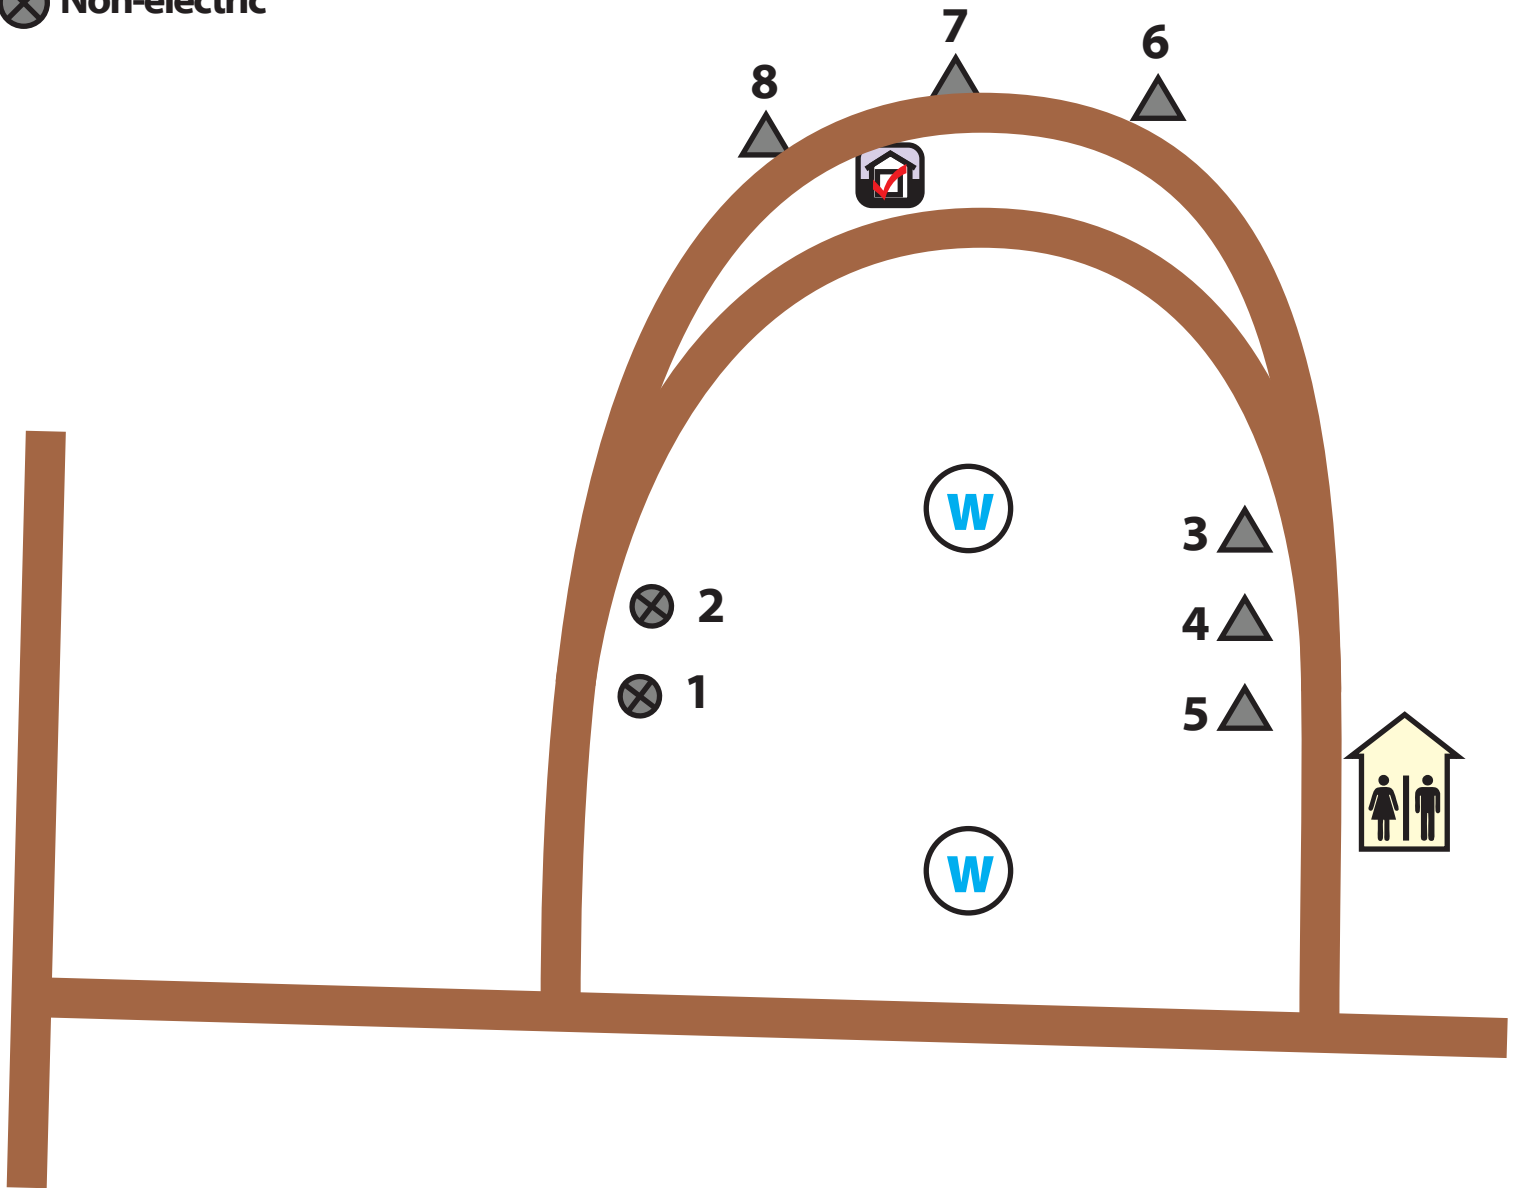

Stephens State Forest

WHITEBREAST EQUESTRIAN CAMPGROUND LOOPS

Stephens State Forest Boy Scout Camp

 Reservable

 Non-electric

 Non-Reservable

 Non-electric

Youth
Group
Camp
Area
Y3 

 2

 1

Stephens State Forest Lucas Primitive Campground

- △ Reservable
- ▲ Non-electric
- ⊗ Non-Reservable
- ⊗ Non-electric

Stephens State Forest Middle Area Campground

- △ Reservable
- ⊗ Non-Reservable
- ▲ Non-electric
- ⊗ Non-electric

Stephens State Forest Mine Pond Campground

- △ Reservable
- ▲ Non-electric
- ⊗ Non-Reservable
- ⊗ Non-electric

9

10

8

7

6

5