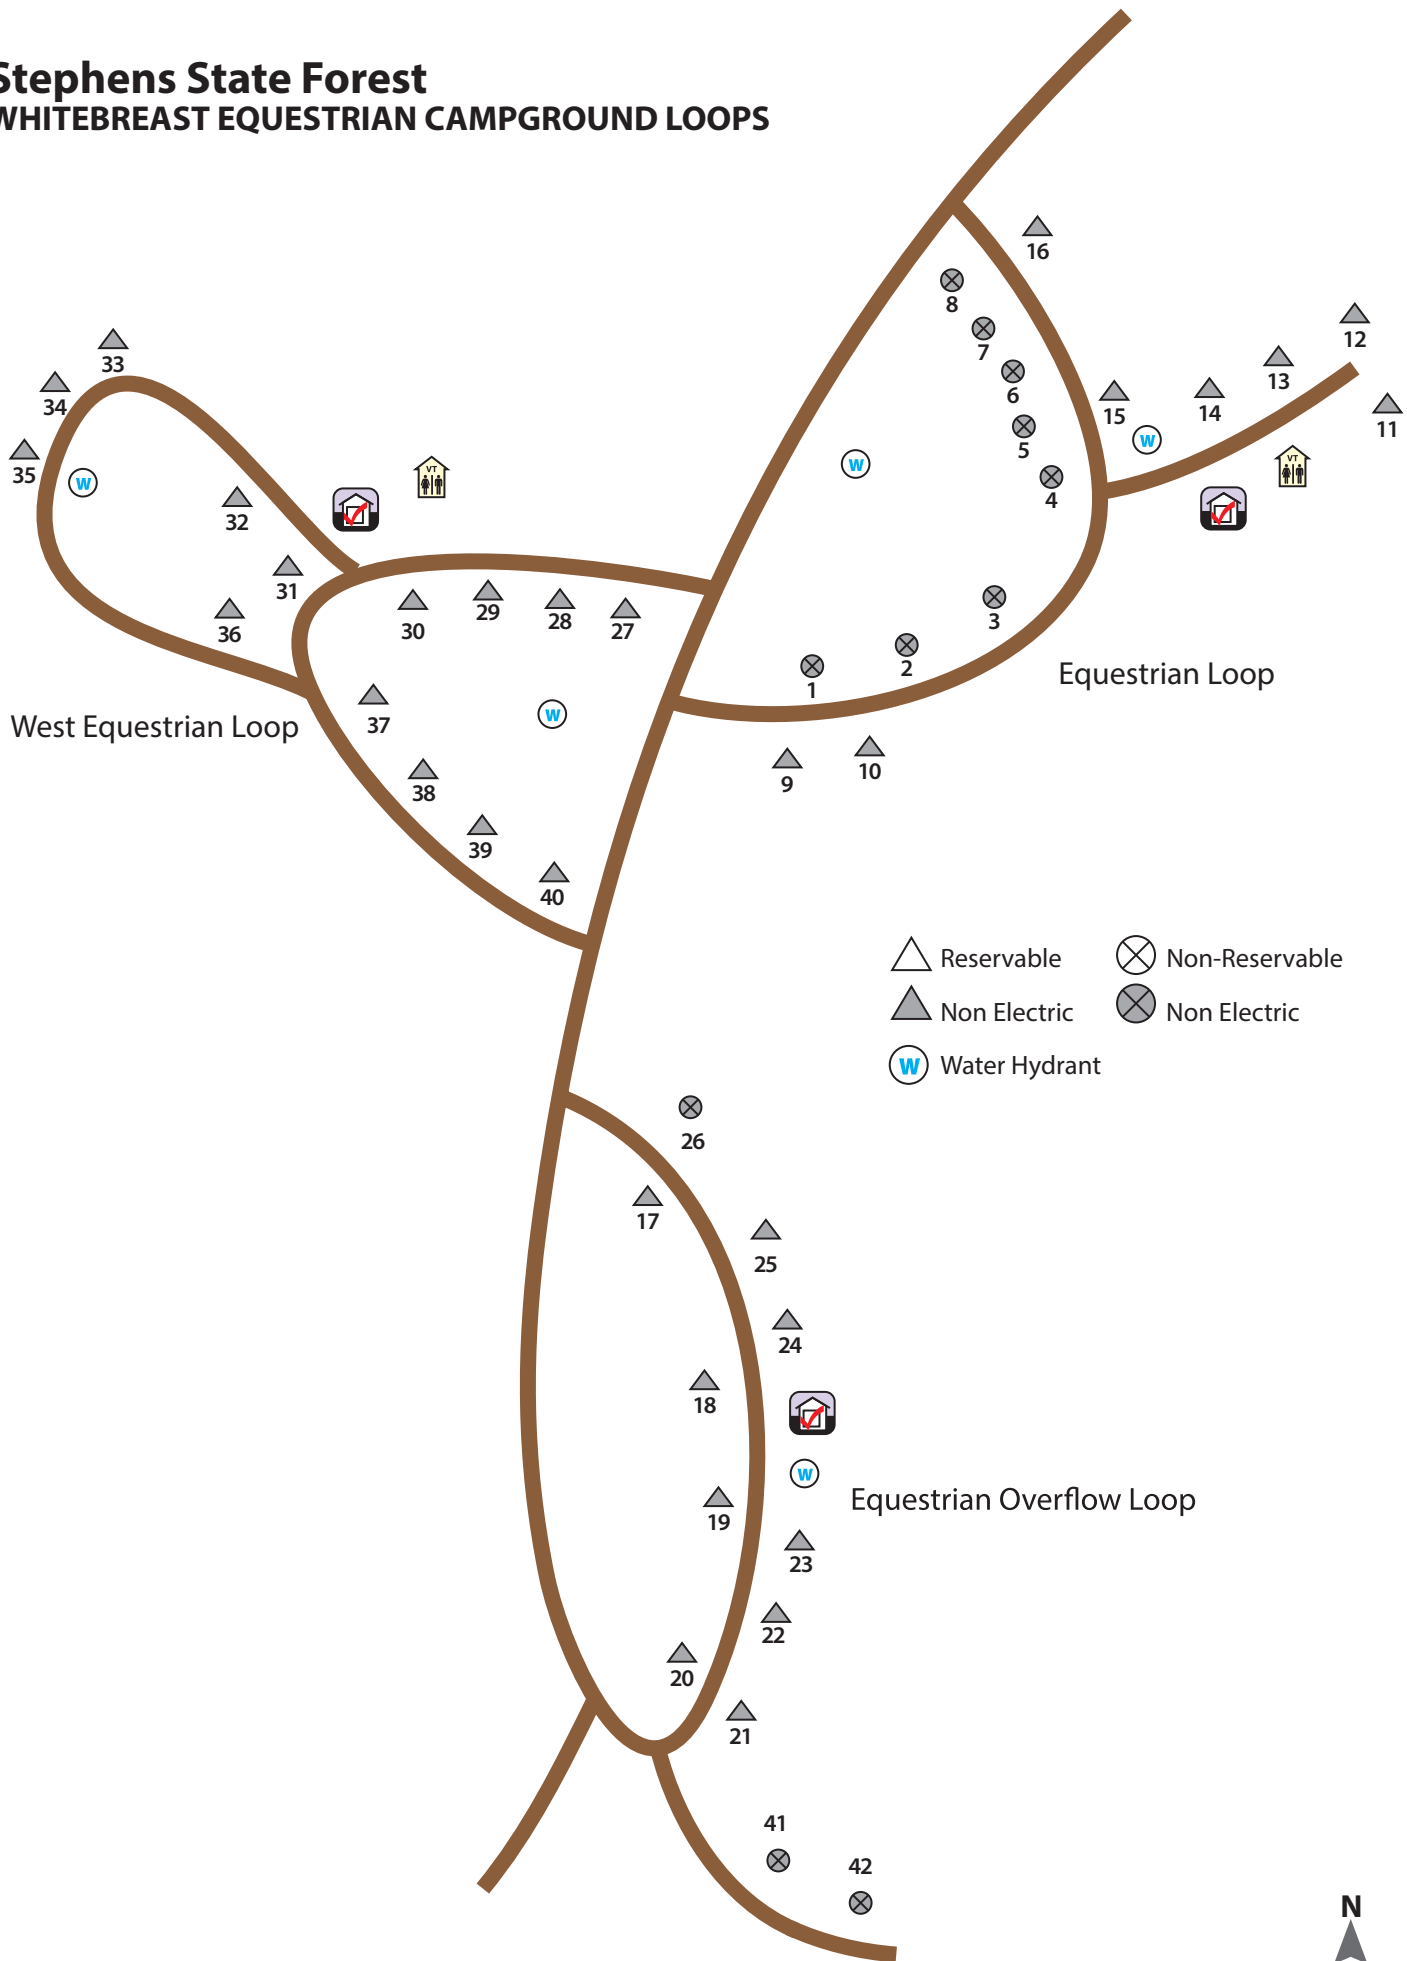

Stephens State Forest

WHITEBREAST EQUESTRIAN CAMPGROUND LOOPS

Stephens State Forest Boy Scout Camp

 Reservable

 Non-electric

 Non-Reservable

 Non-electric

Youth
Group
Camp
Area
Y3 

 2

 1

Stephens State Forest Lucas Primitive Campground

- △ Reservable
- ▲ Non-electric
- ⊗ Non-Reservable
- ⊗ Non-electric

Stephens State Forest Middle Area Campground

- △ Reservable
- ⊗ Non-Reservable
- ▲ Non-electric
- ⊗ Non-electric

Stephens State Forest Mine Pond Campground

- △ Reservable
- ▲ Non-electric
- ⊗ Non-Reservable
- ⊗ Non-electric

9

10

8

7

6

5

4

3

2

1