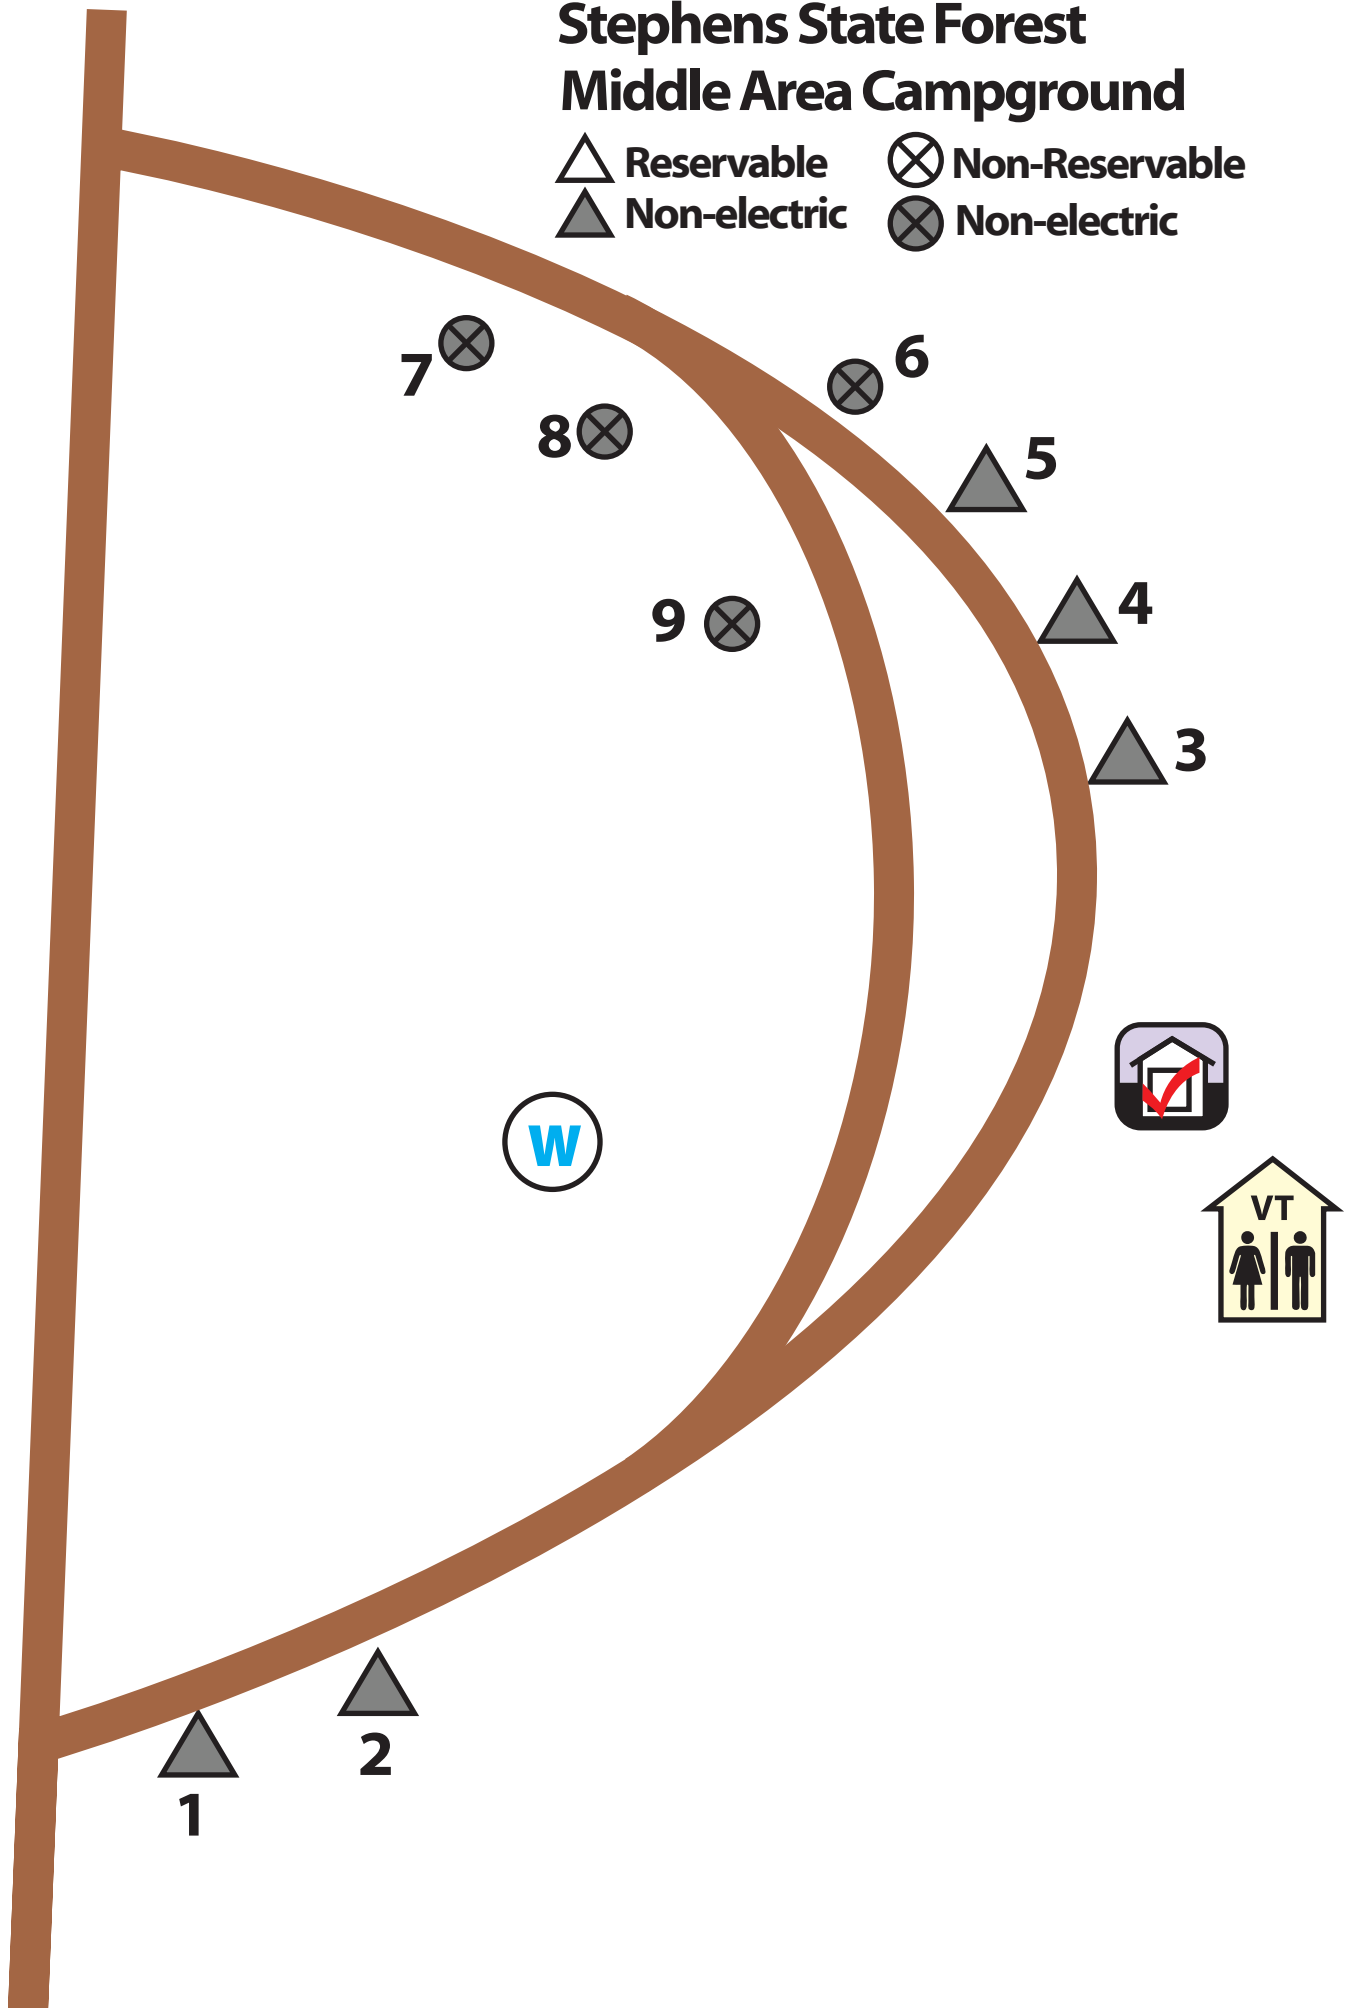

Stephens State Forest

WHITEBREAST EQUESTRIAN CAMPGROUND LOOPS

Stephens State Forest Boy Scout Camp

 Reservable

 Non-electric

 Non-Reservable

 Non-electric

Youth
Group
Camp
Area
Y3 

 2

 1

Stephens State Forest Lucas Primitive Campground

- △ Reservable
- ▲ Non-electric
- ⊗ Non-Reservable
- ⊗ Non-electric

Stephens State Forest Middle Area Campground

- △ Reservable
- ⊗ Non-Reservable
- ▲ Non-electric
- ⊗ Non-electric

Stephens State Forest Mine Pond Campground

- △ Reservable
- ▲ Non-electric
- ⊗ Non-Reservable
- ⊗ Non-electric

9

10

8

7

6

5

4

3

2

1