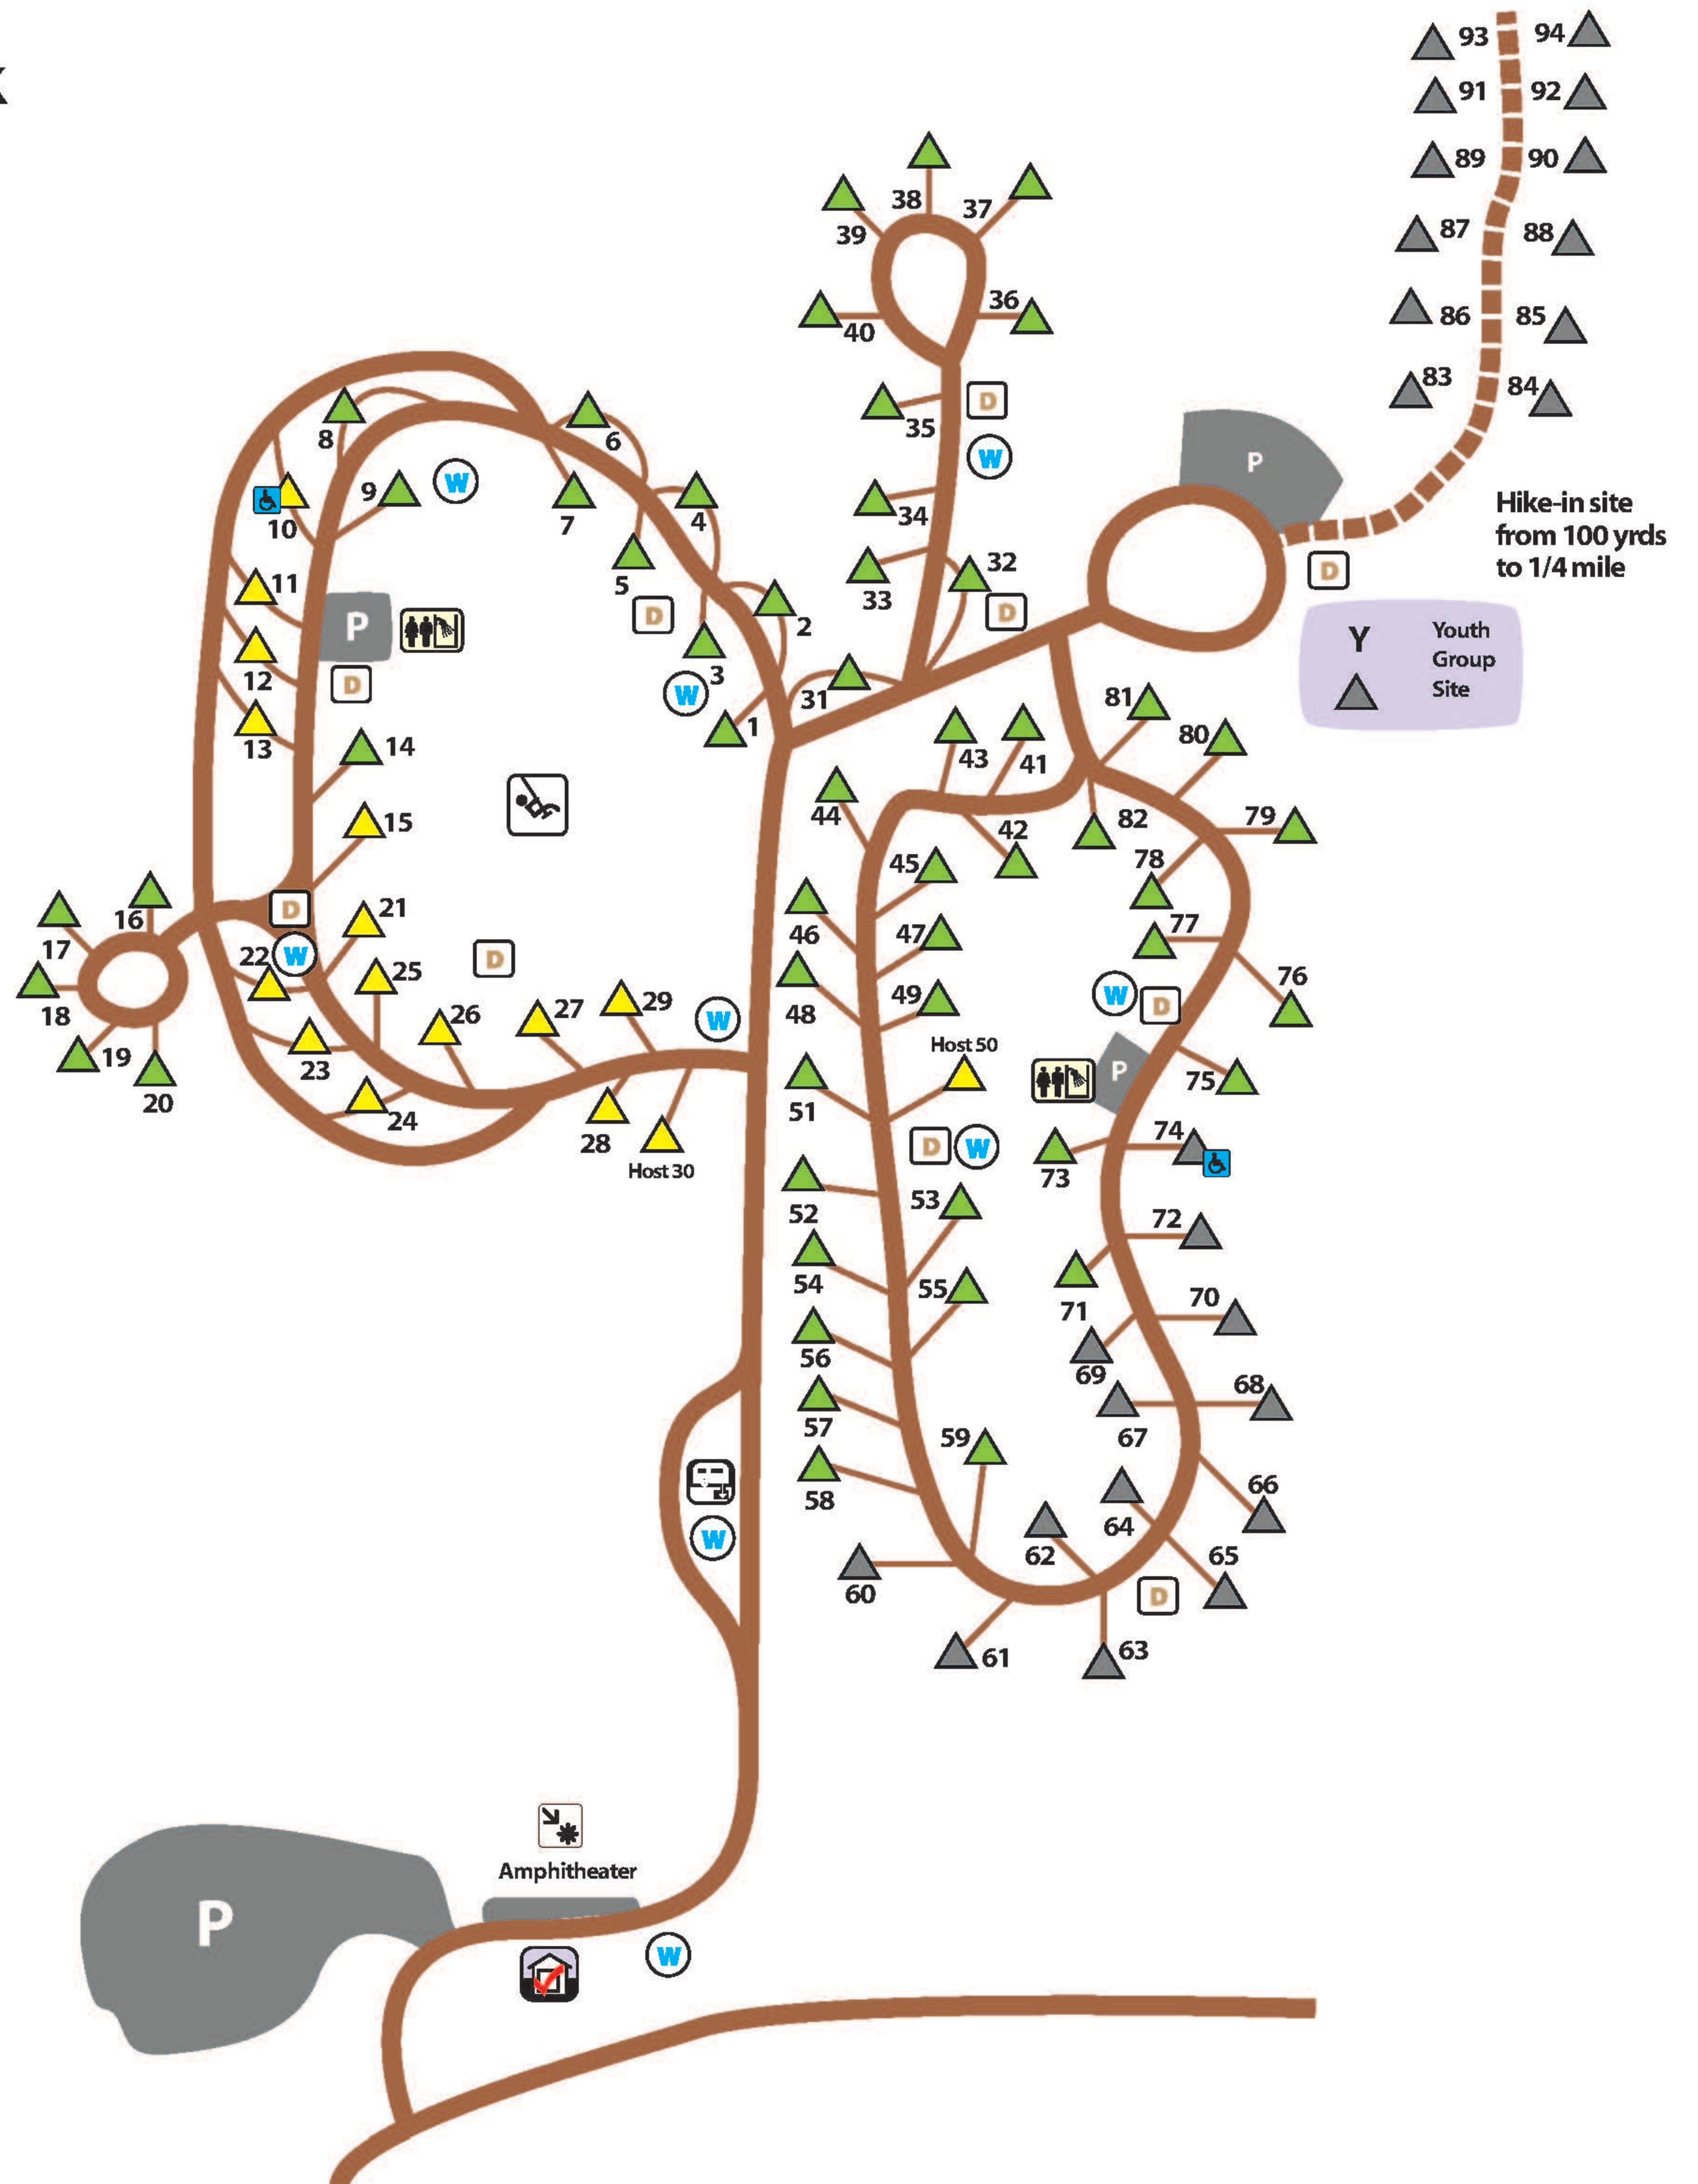

Ledges State Park

Ledges campground

-  Reservable
-  Full Hook-up (20/30/50-amp)
-  Electric (20/30/50-amp)
-  Non-electric
-  Water
-  Registration
-  Dumpster
-  Restrooms / Showers
-  Dump Station

11/2023