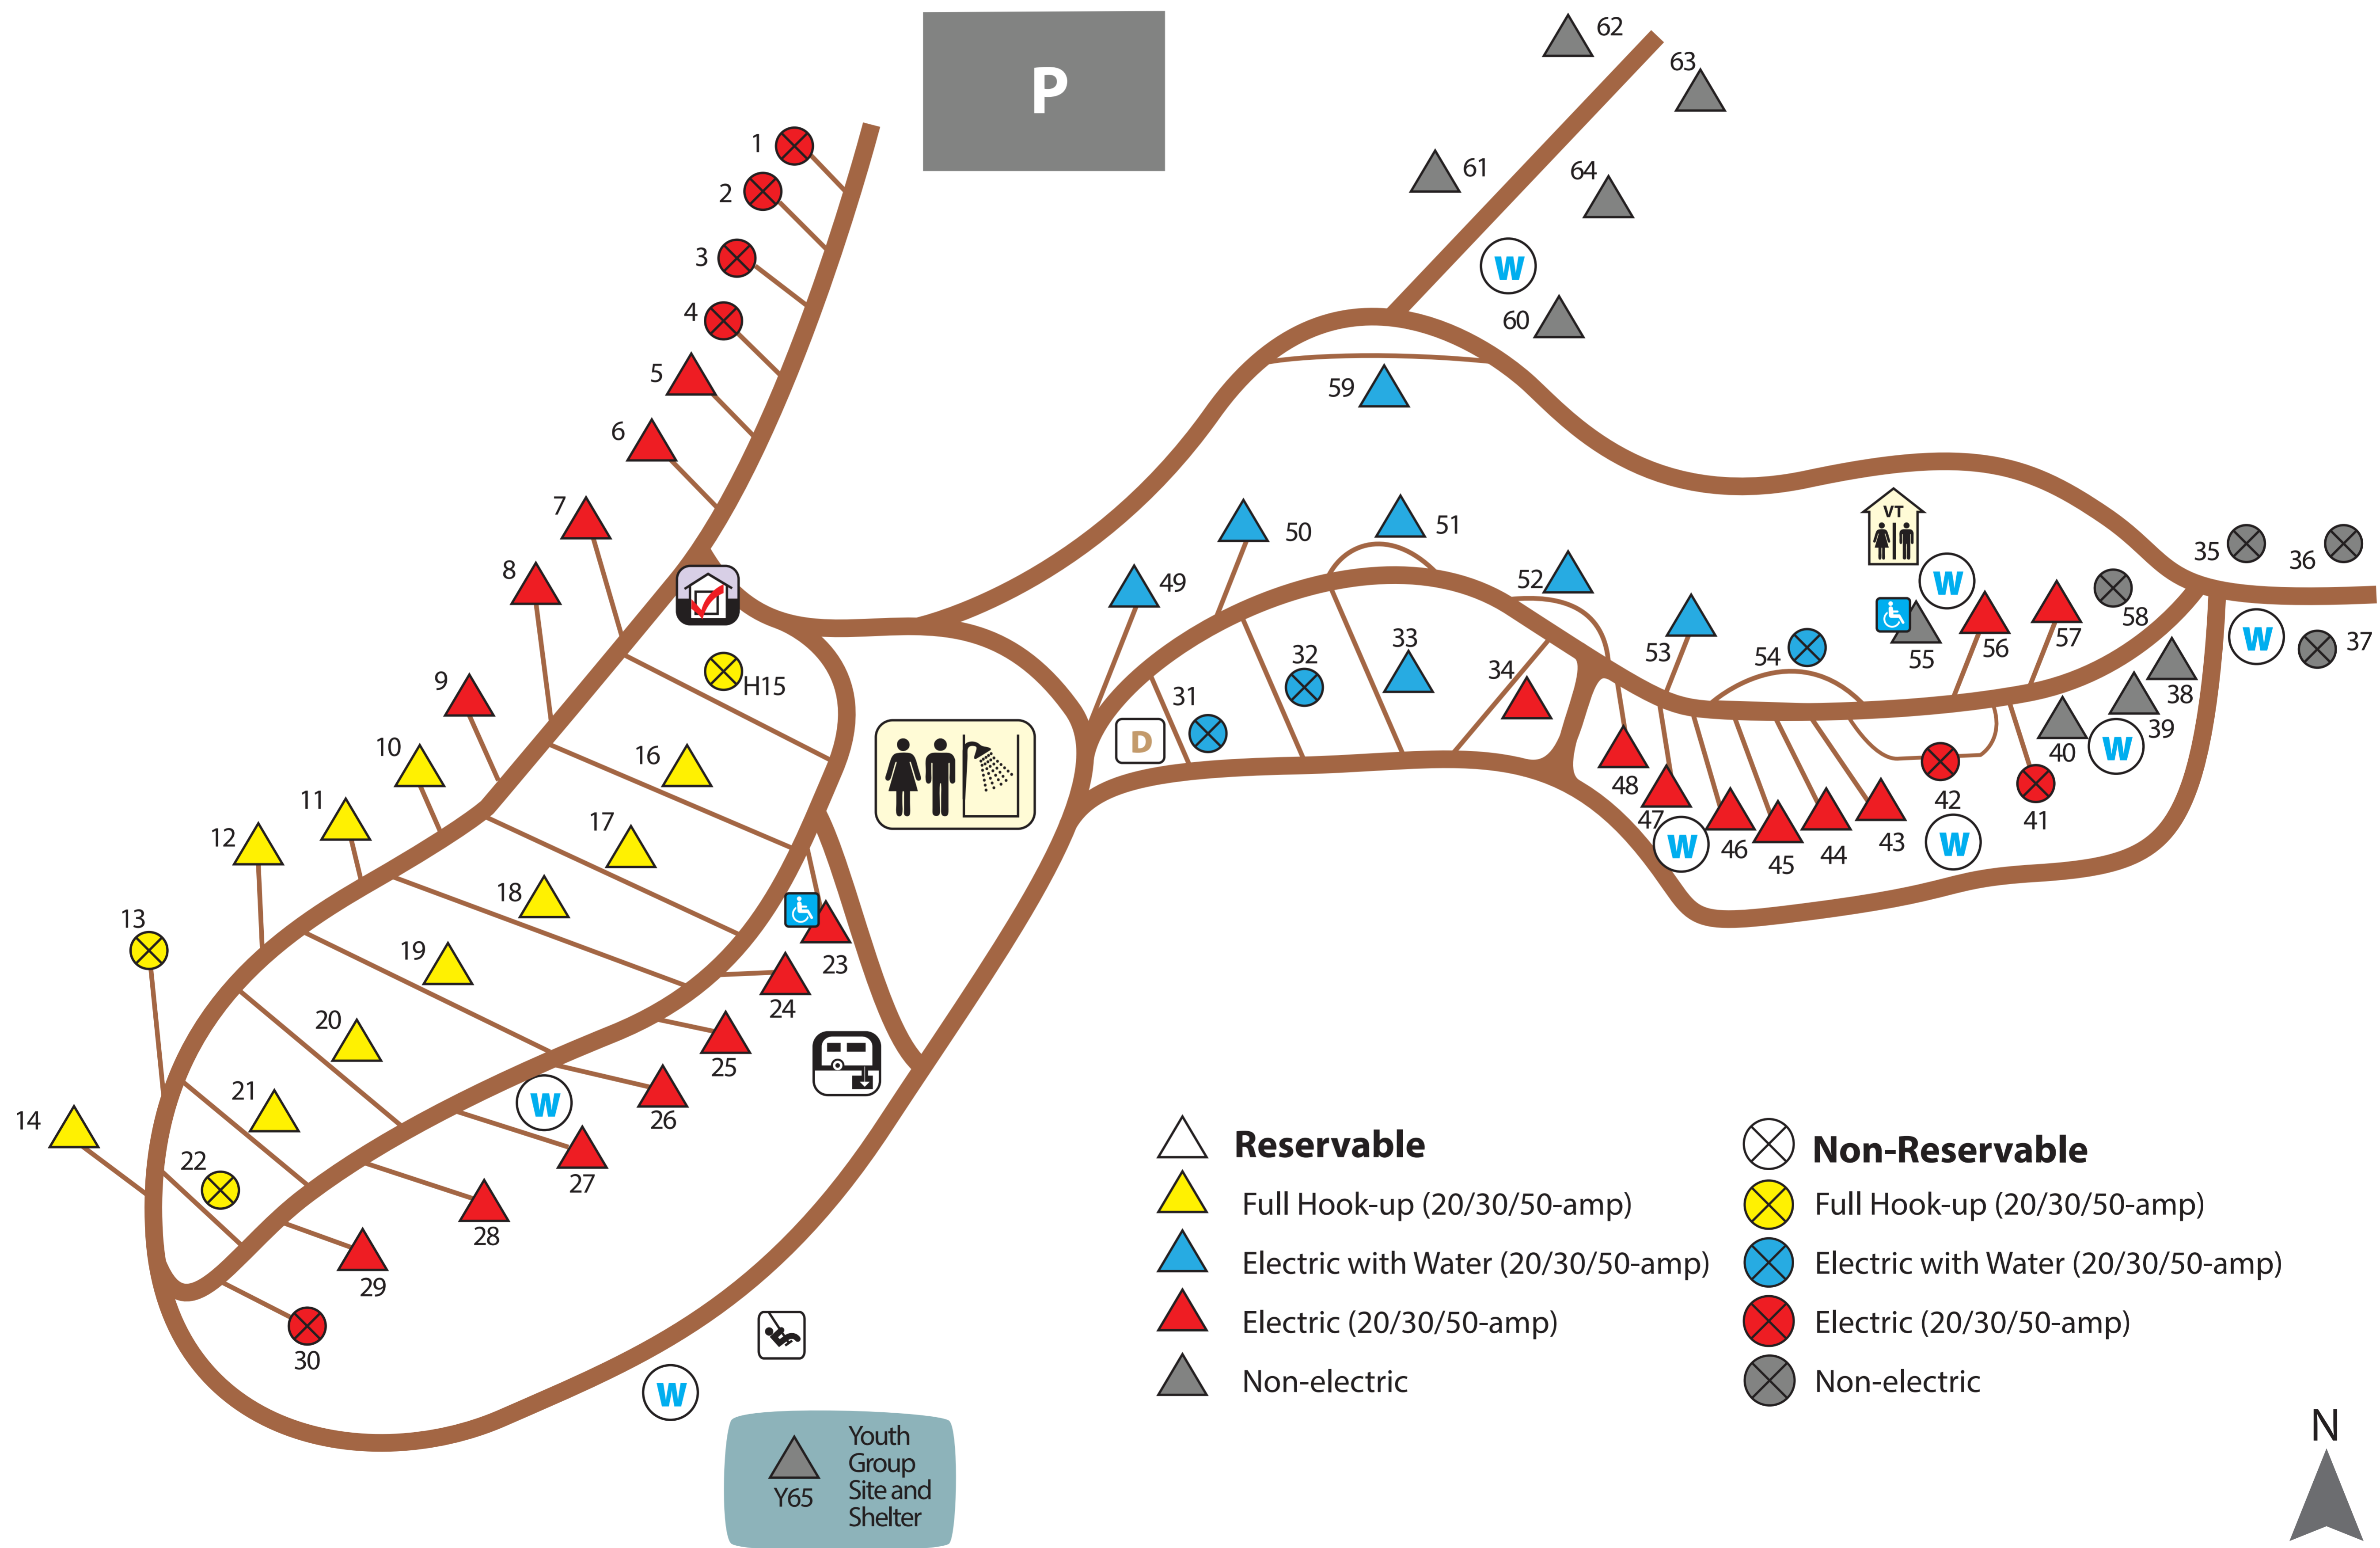

Lacey-Keosauqua State Park

Lacey-Keosauqua Campground

- | | | | |
|--|------------------------------------|--|------------------------------------|
| | Reservable | | Non-Reservable |
| | Full Hook-up (20/30/50-amp) | | Full Hook-up (20/30/50-amp) |
| | Electric with Water (20/30/50-amp) | | Electric with Water (20/30/50-amp) |
| | Electric (20/30/50-amp) | | Electric (20/30/50-amp) |
| | Non-electric | | Non-electric |

Youth Group Site and Shelter
Y65