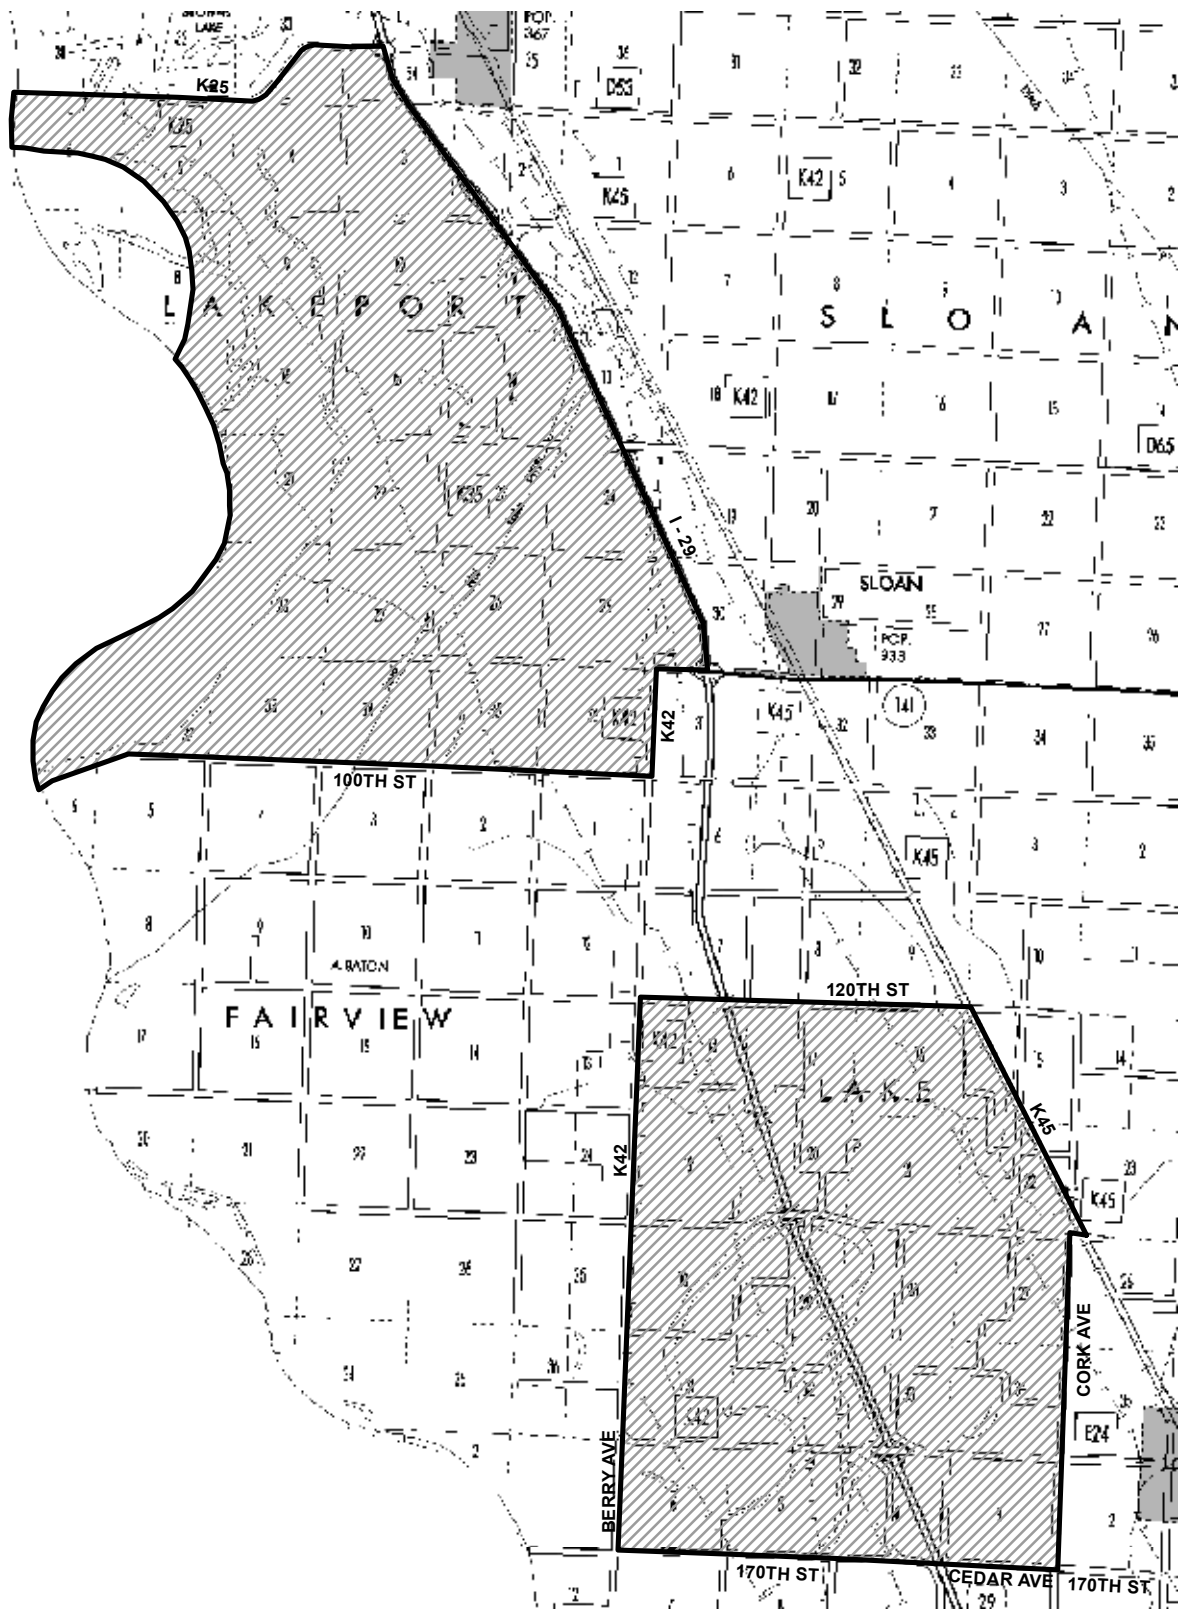

MONONA-WOODBURY COUNTIES CLOSED AREA

Canada Goose Closed Area No. 9

The area that is cross-hatched is closed to Canada goose hunting, including the right-of-way of all boundary roads. The west boundary is the Iowa - Nebraska border.