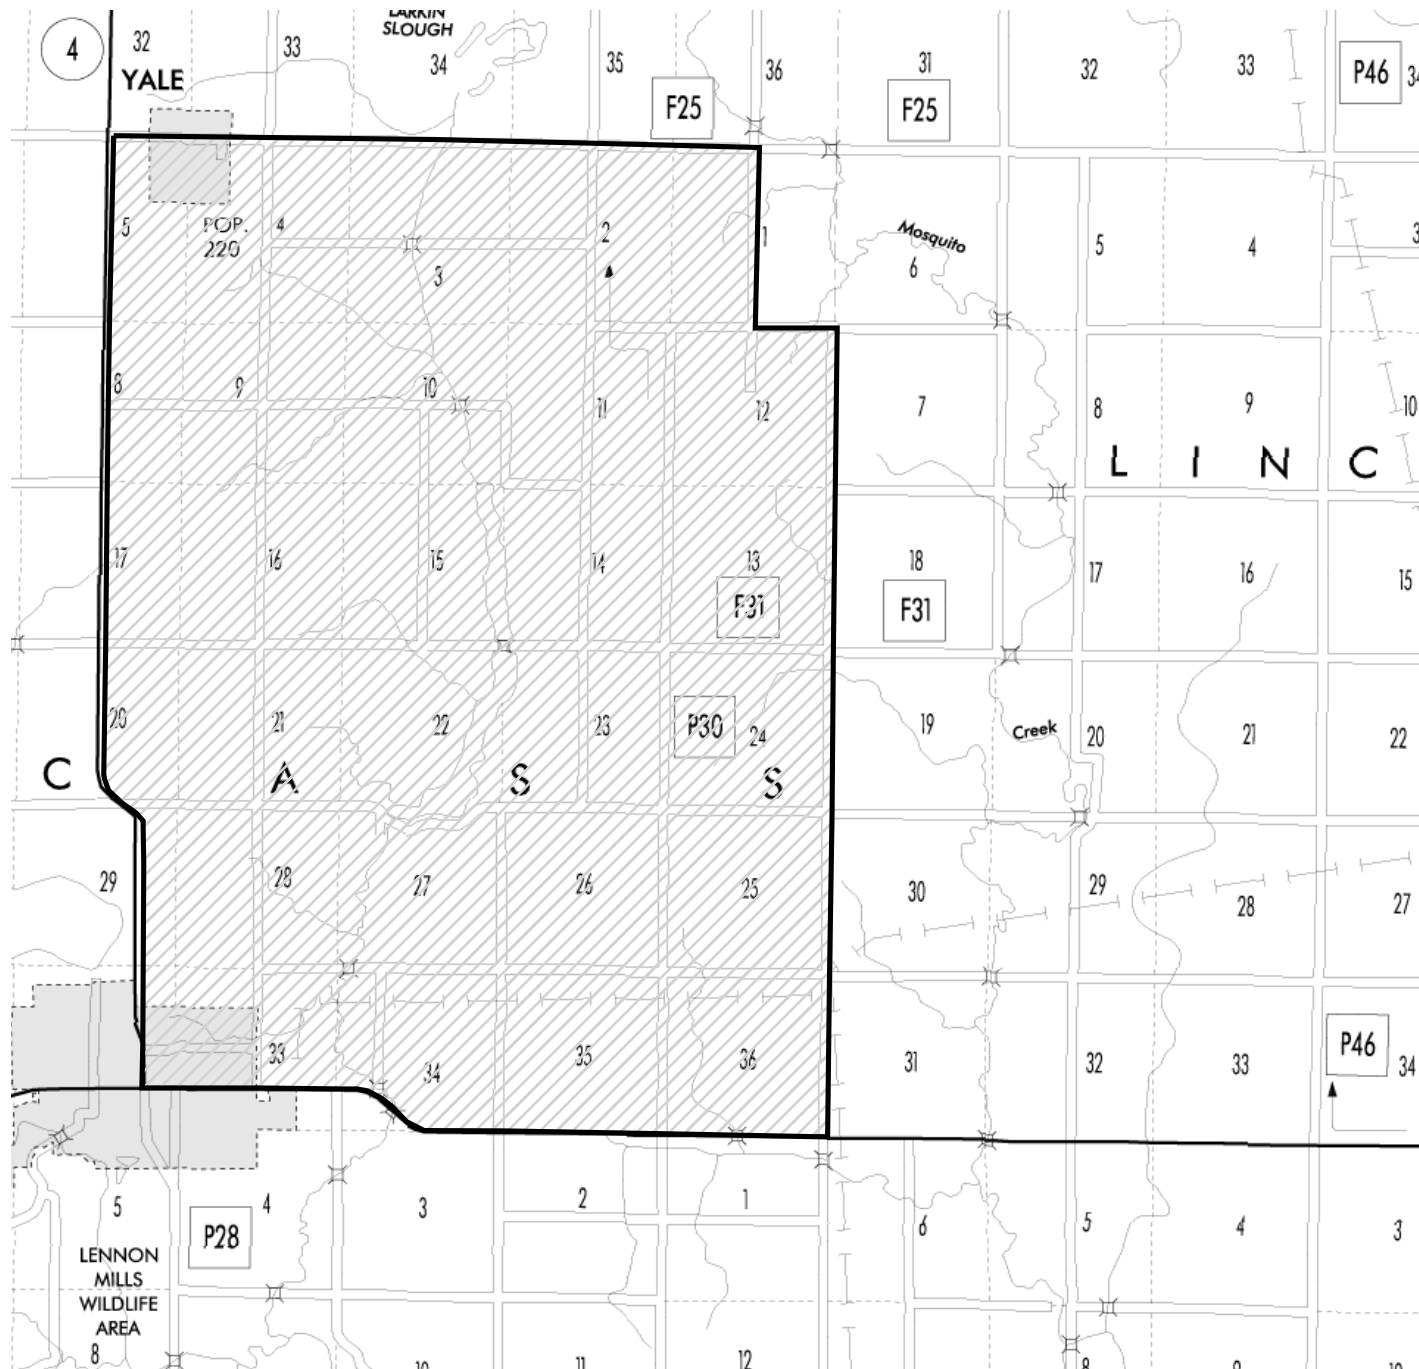

# GUTHRIE COUNTY CLOSED AREA

## Canada Goose Closed Area No. 7

The area that is cross-hatched is closed to Canada goose hunting, including the right-of-way of all boundary roads.