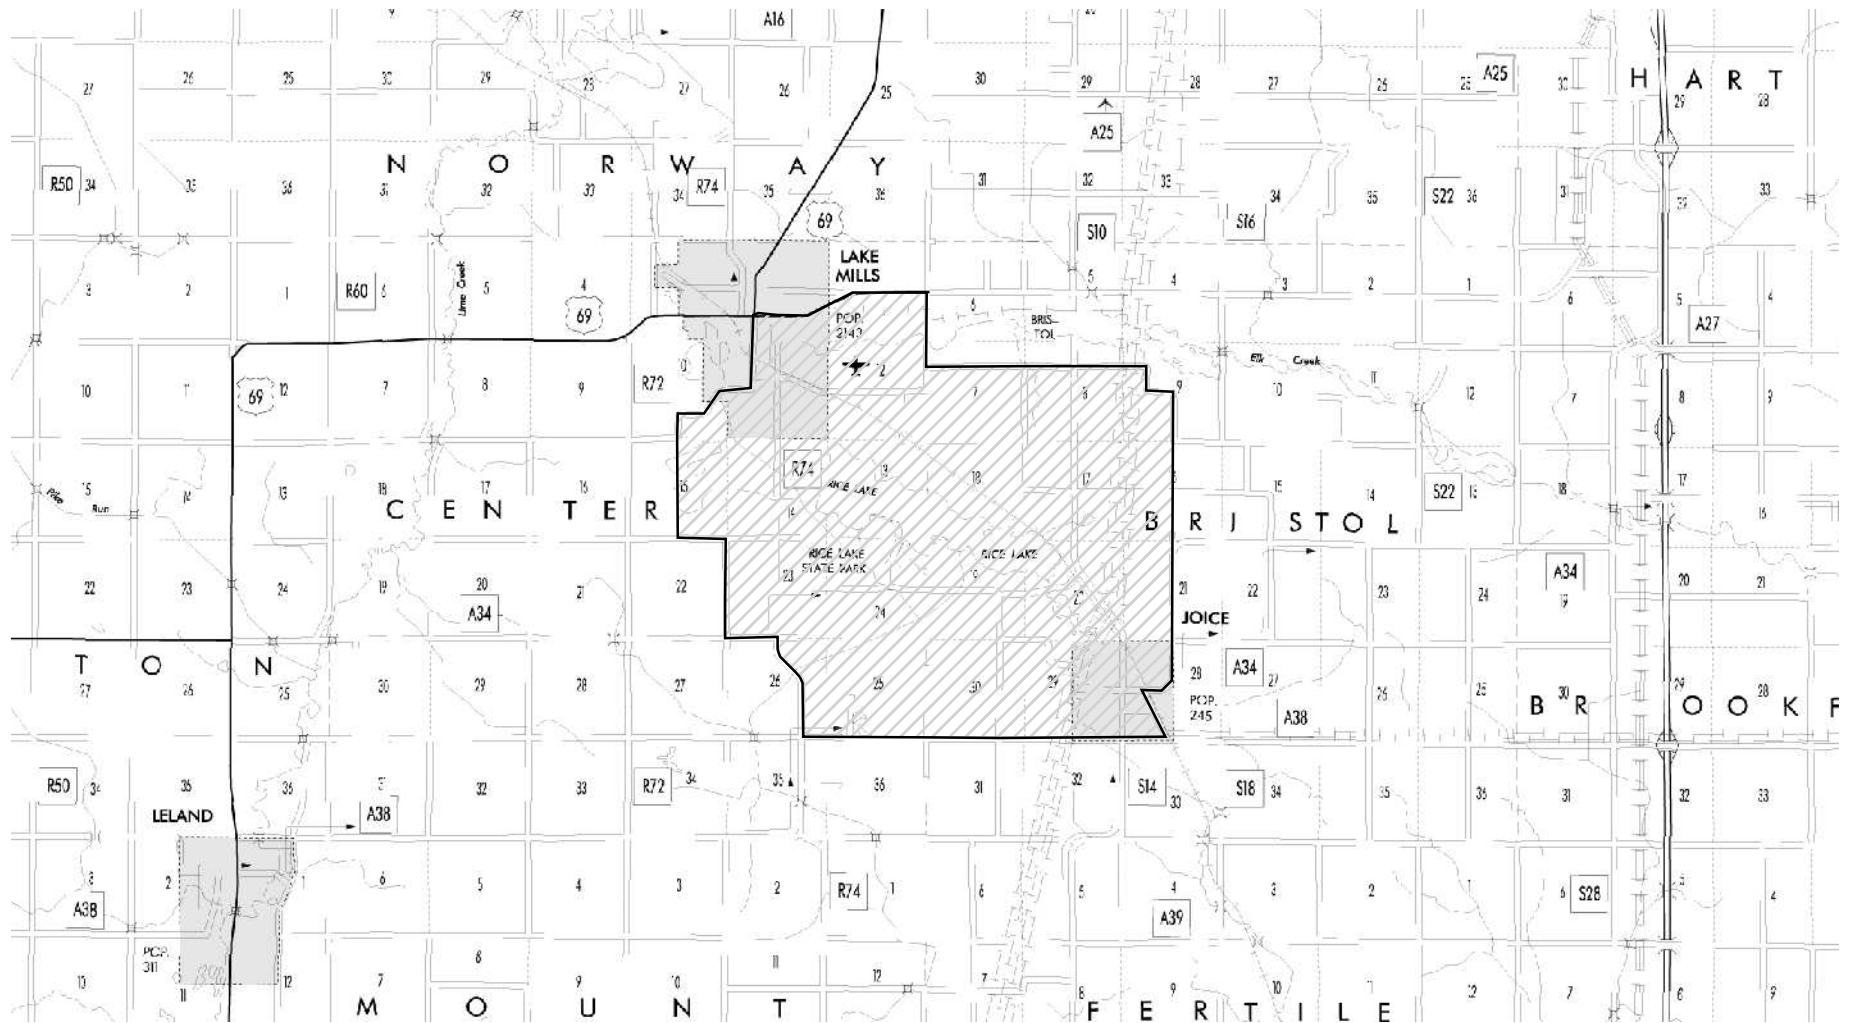

WORTH-WINNEBAGO COUNTIES CLOSED AREA

Canada Goose Closed Area No. 4

The area that is cross-hatched is closed to Canada goose hunting, including the road right-of-way of county road A38 and state highway 105.