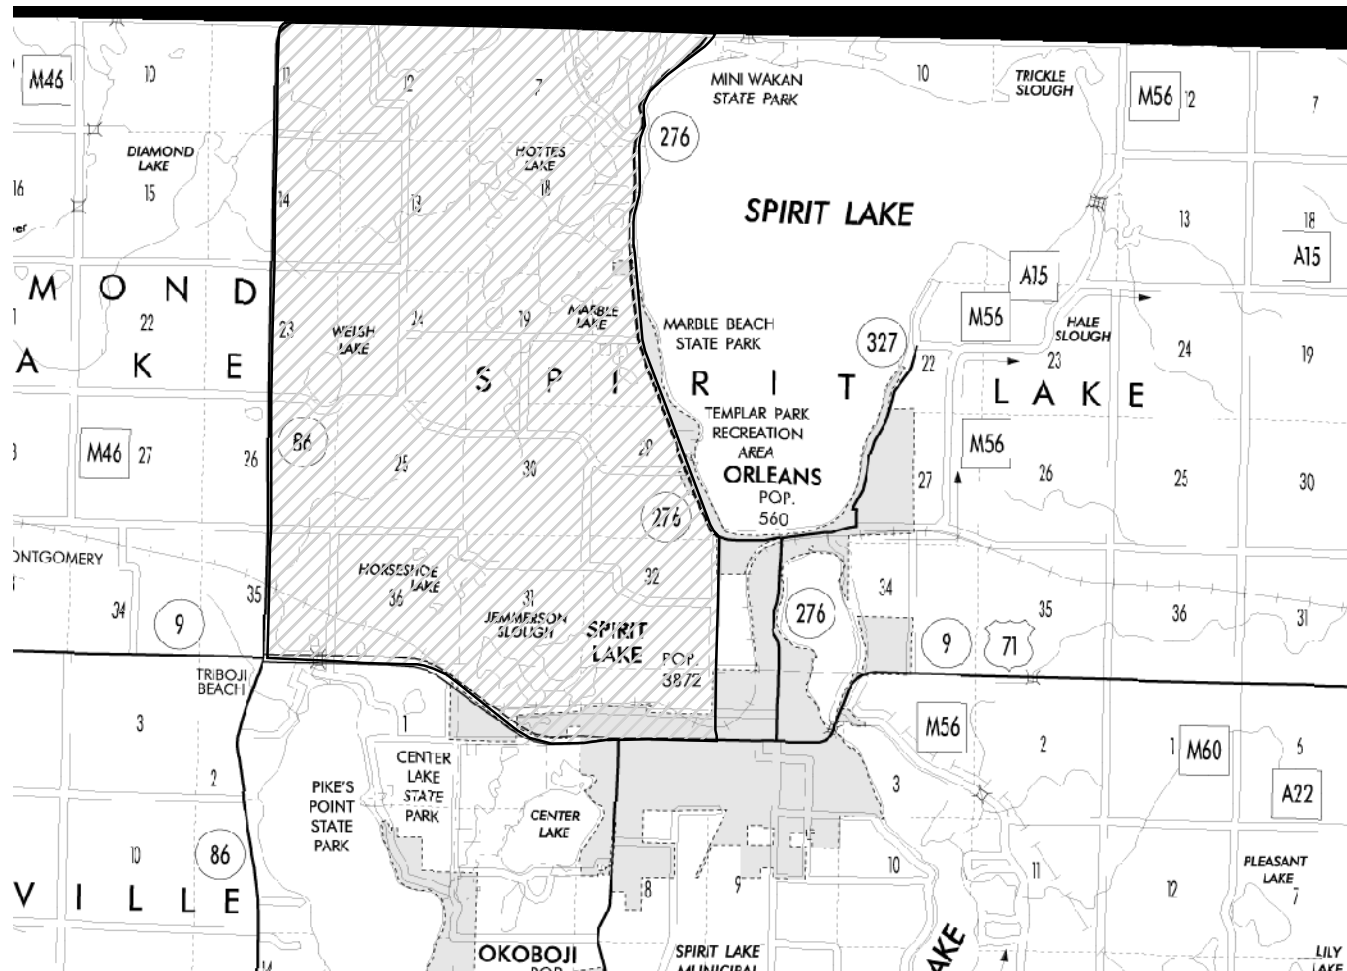

# DICKINSON COUNTY CLOSED AREA

## Canada Goose Closed Area No. 3

The area that is cross-hatched is closed to Canada goose hunting, including the road right-of-ways of all boundary roads with the exception of those along the Iowa-Minnesota border