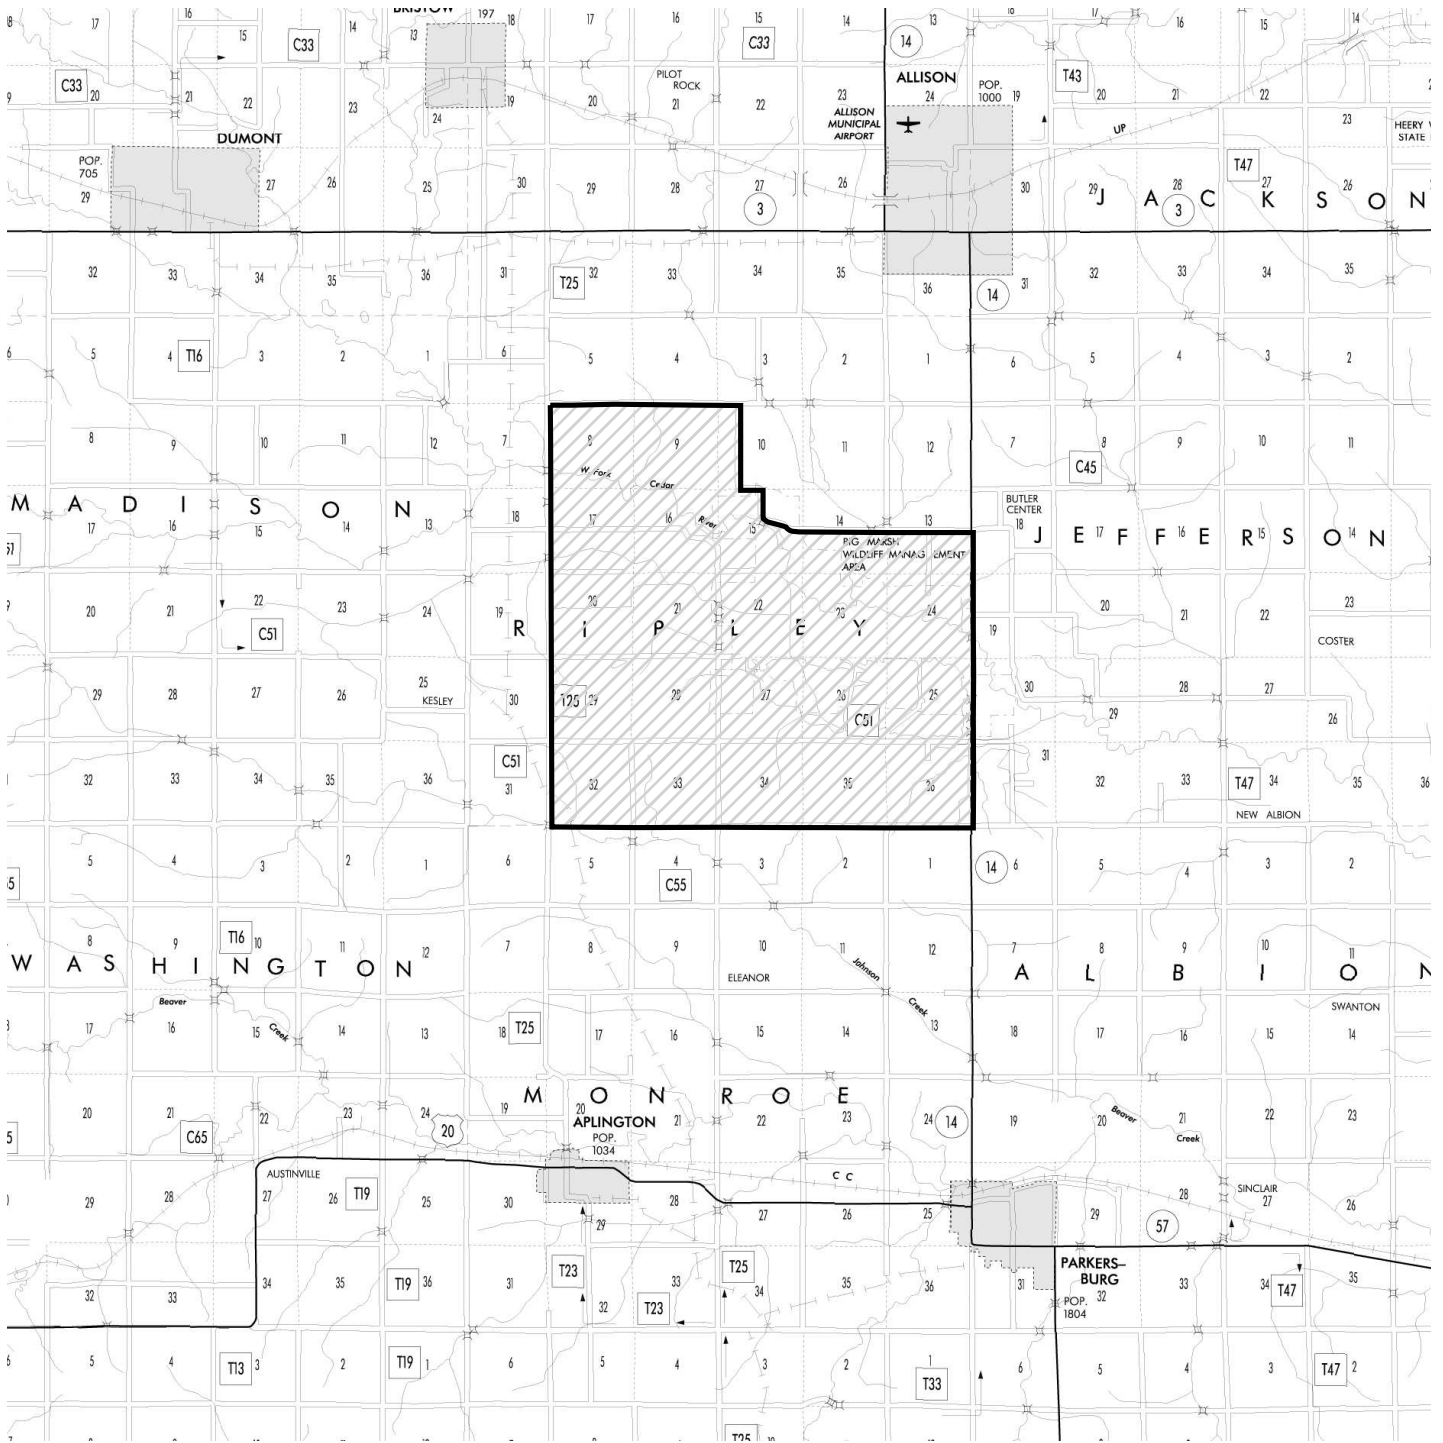

BUTLER COUNTY CLOSED AREA Canada Goose Closed Area No. 15

The area that is cross-hatched is closed to Canada goose hunting, including the right-of-way of all boundary roads.