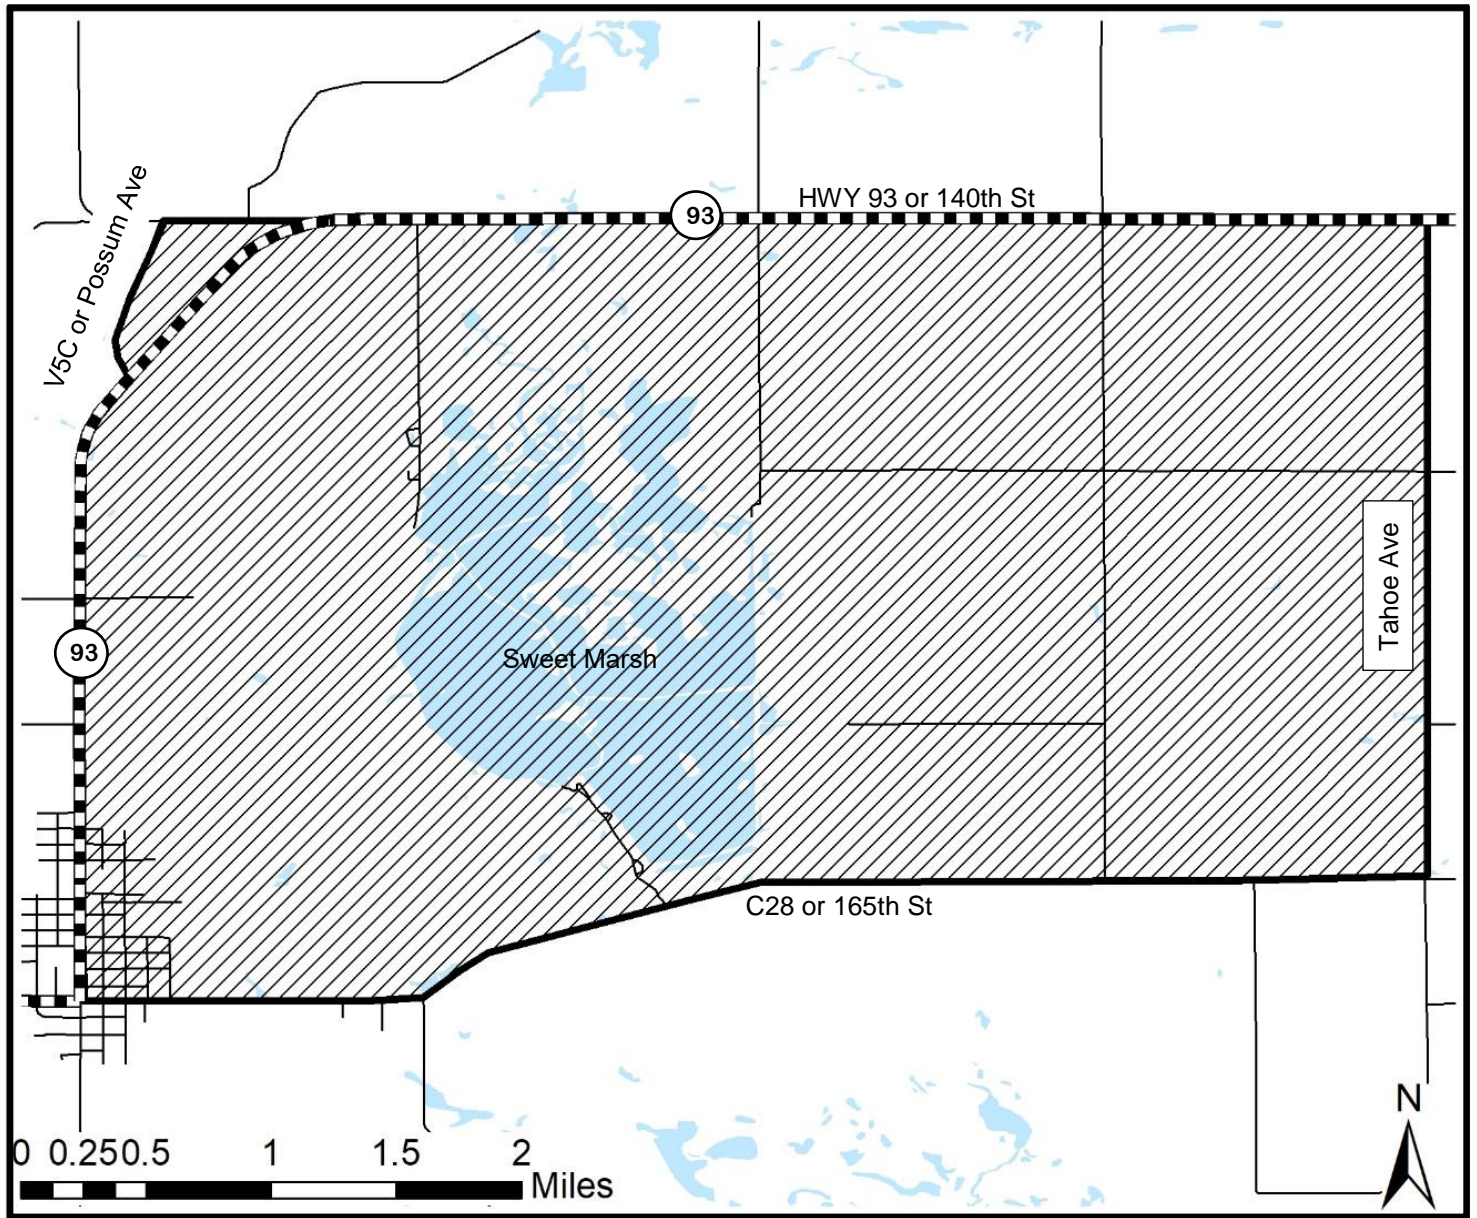

Bremer County

Area Closed to Canada Goose Hunting

-  Area Closed to Canada Goose Hunting
-  Lakes & Wetlands
-  Roads
-  Highways

Iowa Administrative Code 91.4(2) n