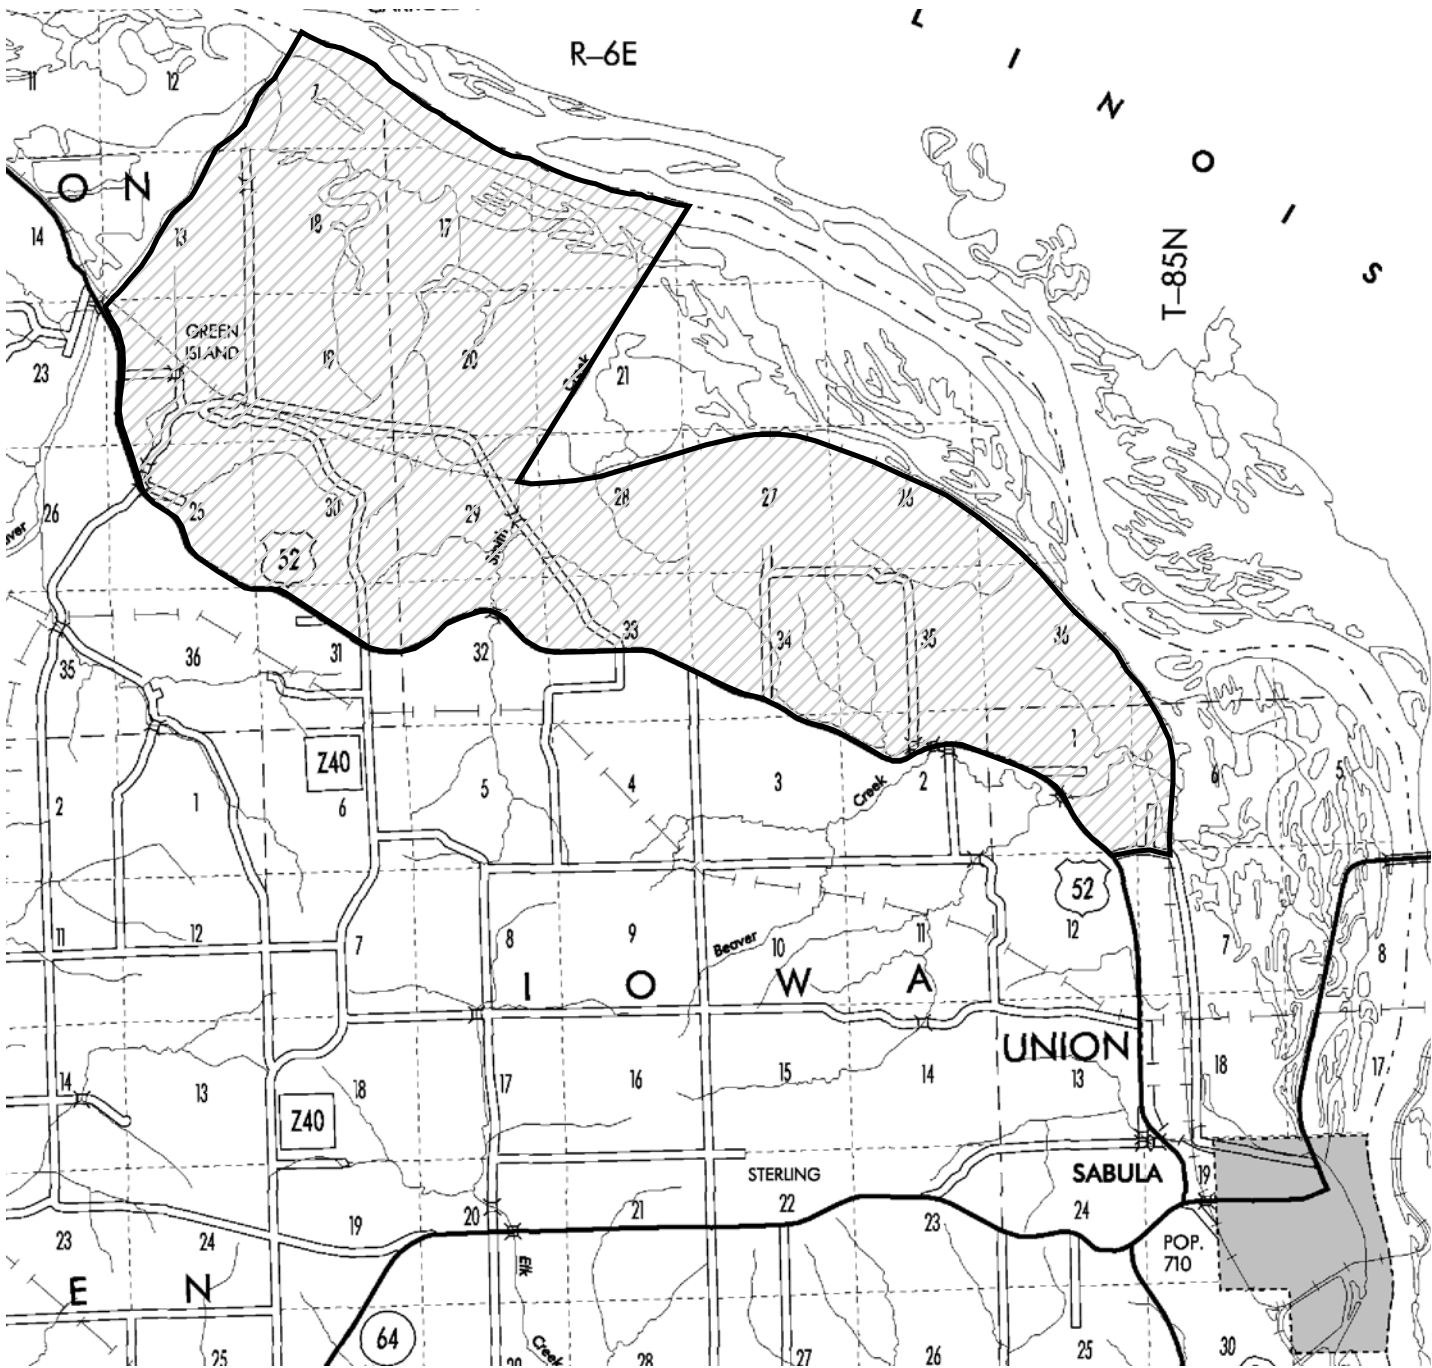

# JACKSON COUNTY CLOSED AREA

## Canada Goose Closed Area No. 11

The area that is cross-hatched is closed to Canada goose hunting, including the right-of-way of all boundary roads.