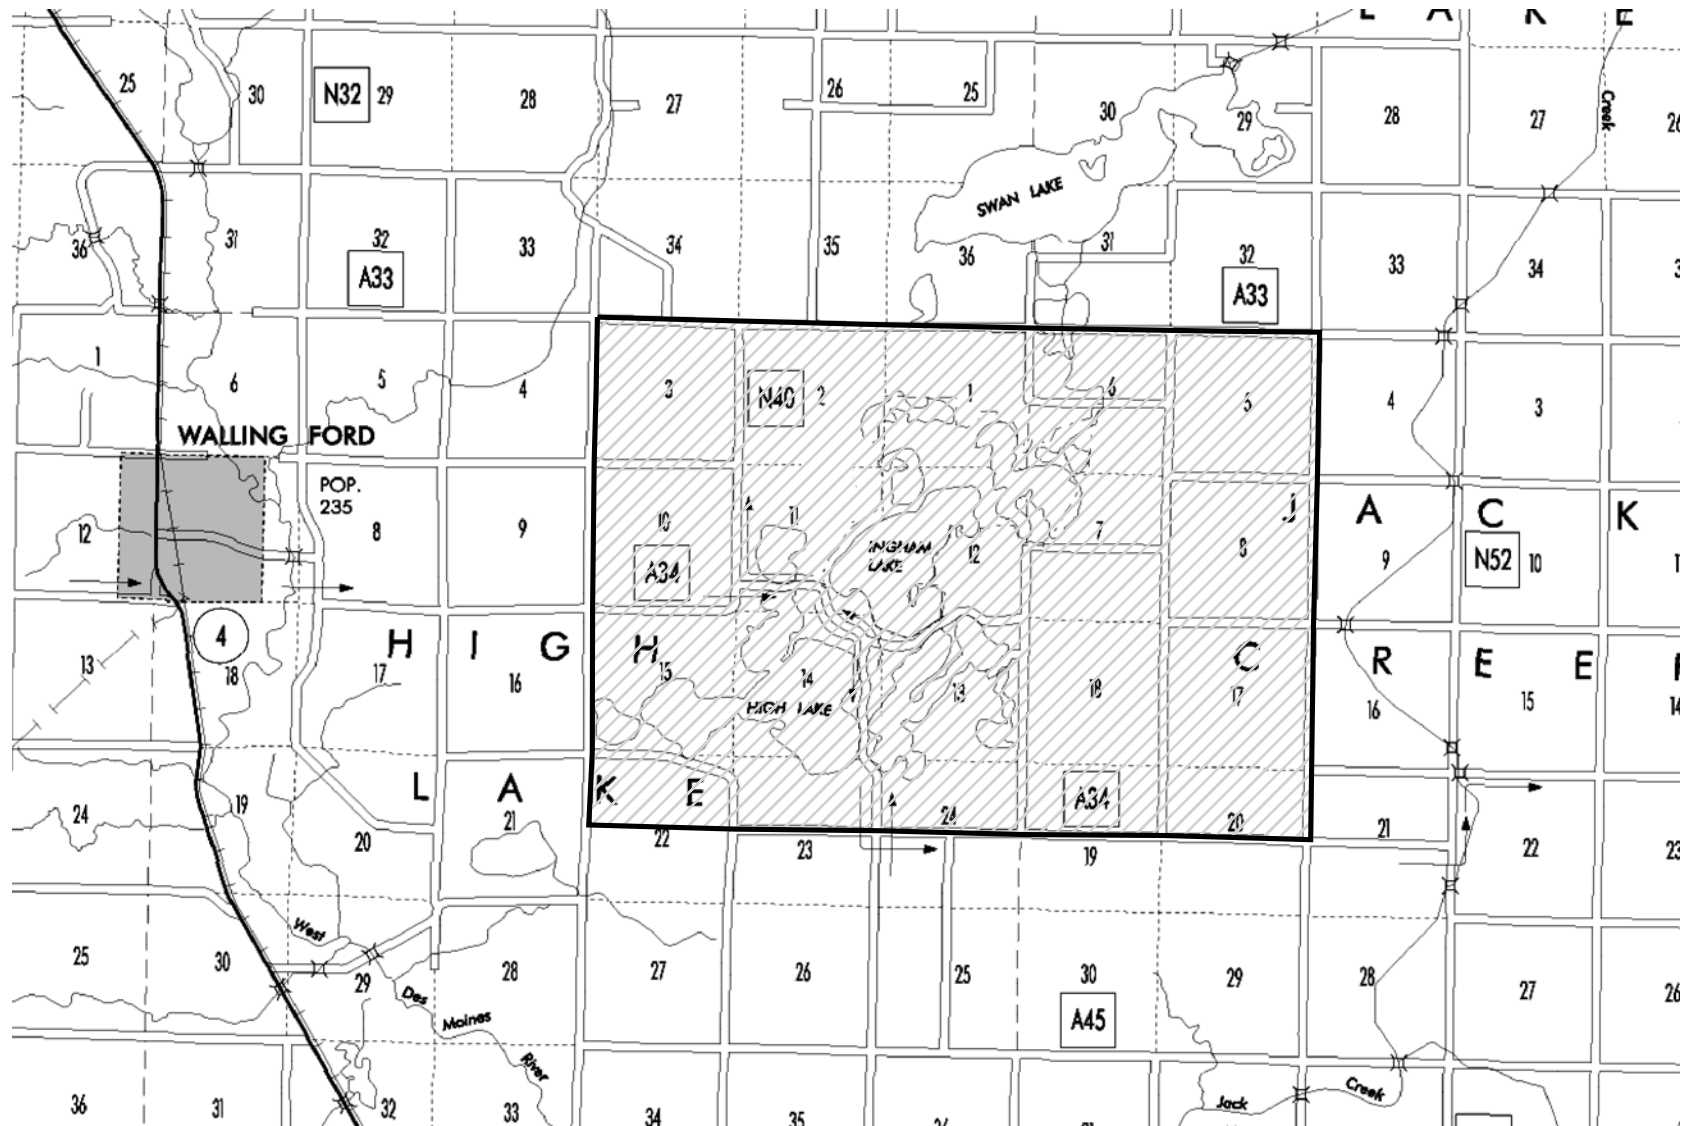

# EMMET COUNTY CLOSED AREA

## Canada Goose Closed Area No. 1

The area that is cross-hatched is closed to Canada goose hunting.