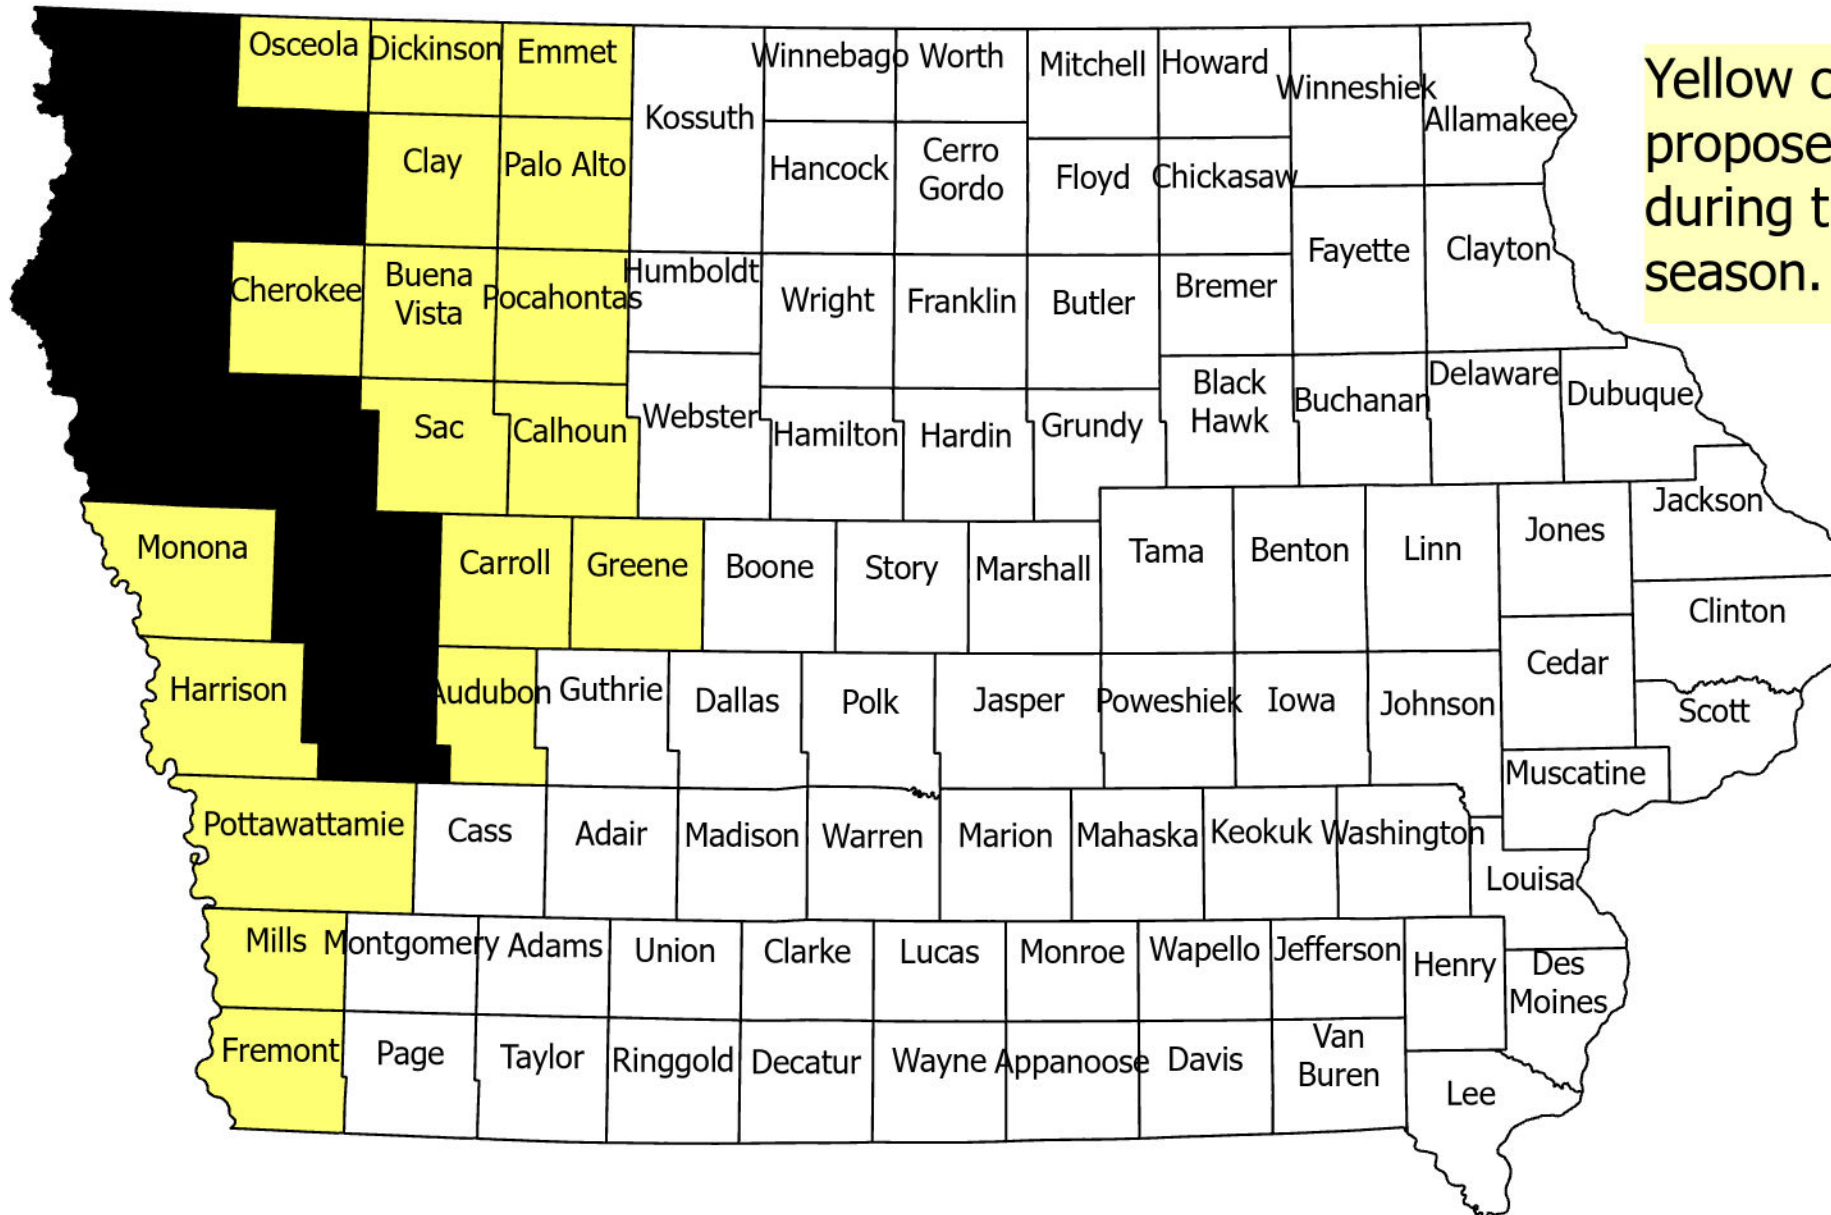

Proposed Buck-Only Gun 1 Counties for 2026-27

Yellow counties represent proposed Buck-Only restrictions during the first regular firearm season.