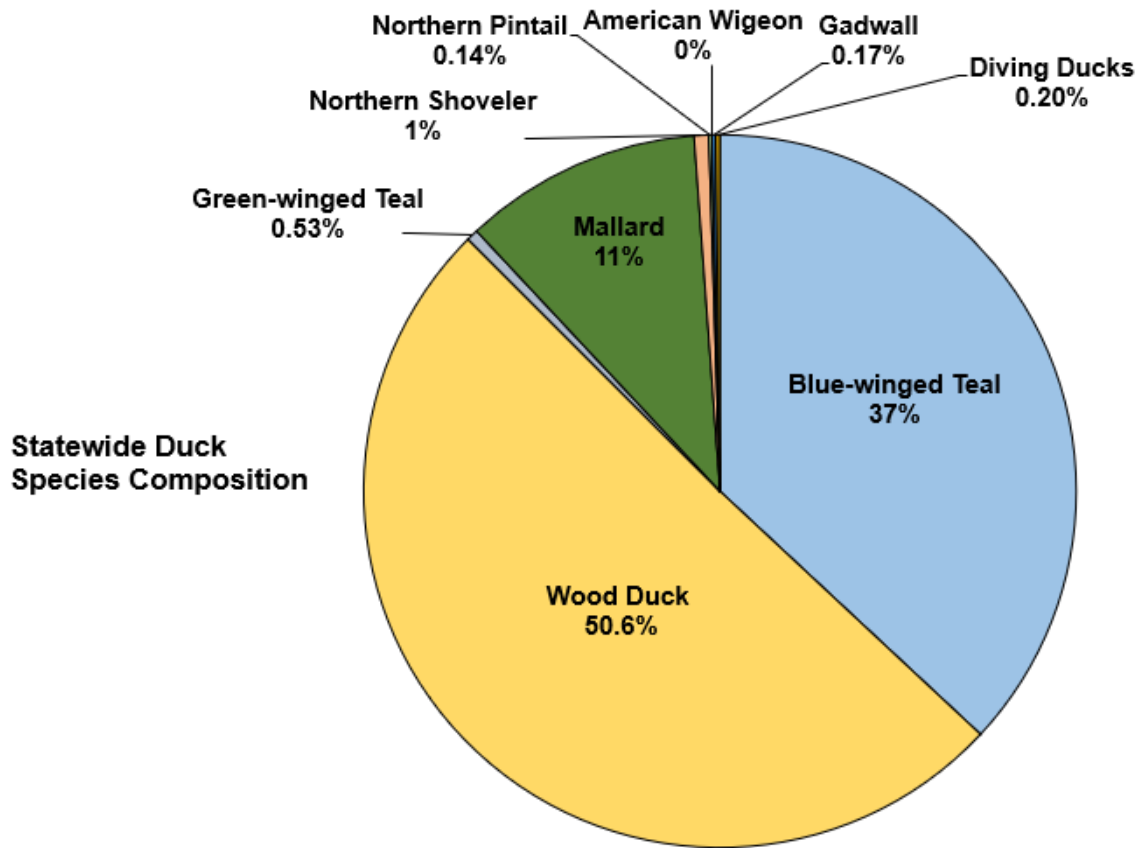

IOWA DEPARTMENT OF NATURAL RESOURCES

WATERFOWL SURVEY

September 5, 2025

The statewide duck count increased by 35.4% and the Canada goose count increased by 40.5% from last week. Wood ducks were the most abundant duck followed by blue-winged teal and mallards. At a statewide scale, observers counted 32.8% fewer ducks and 7.2% more Canada geese than during this week last year. The graphs below compare the 2025 migration (turquoise bars) so far to both 2024 (gold bars) and the 2015-2024 average (blue line). Counts below the shaded region are considered below average, and counts above are considered above average.

Figure 1. The number of ducks surveyed in 2025 (turquoise bars) and 2024 (gold bars) compared to the 2015-2024 average (blue line).

Figure 2. The number of Canada geese surveyed in 2025 (turquoise bars) and 2024 (gold bars) compared to the 2015-2024 average (blue line).