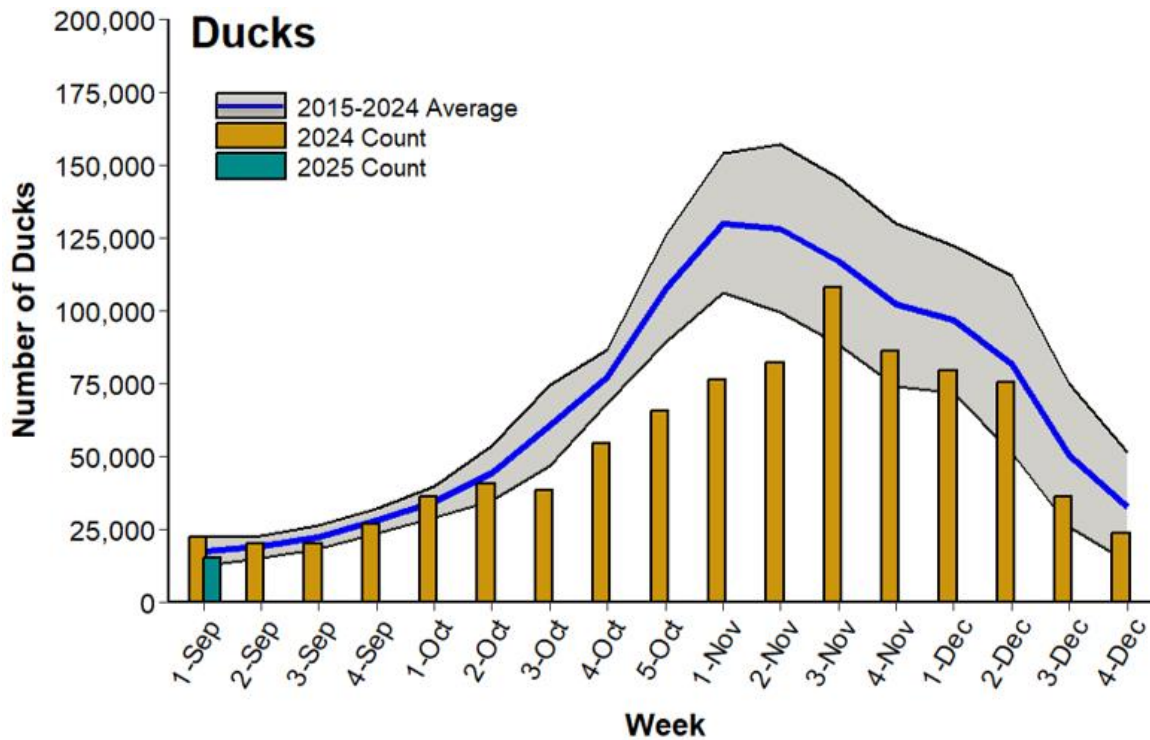

IOWA DEPARTMENT OF NATURAL RESOURCES

WATERFOWL SURVEY

September 5, 2025

The statewide duck count increased by 35.4% and the Canada goose count increased by 40.5% from last week. Wood ducks were the most abundant duck followed by blue-winged teal and mallards. At a statewide scale, observers counted 32.8% fewer ducks and 7.2% more Canada geese than during this week last year. The graphs below compare the 2025 migration (turquoise bars) so far to both 2024 (gold bars) and the 2015-2024 average (blue line). Counts below the shaded region are considered below average, and counts above are considered above average.

Figure 1. The number of ducks surveyed in 2025 (turquoise bars) and 2024 (gold bars) compared to the 2015-2024 average (blue line).

Figure 2. The number of Canada geese surveyed in 2025 (turquoise bars) and 2024 (gold bars) compared to the 2015-2024 average (blue line).