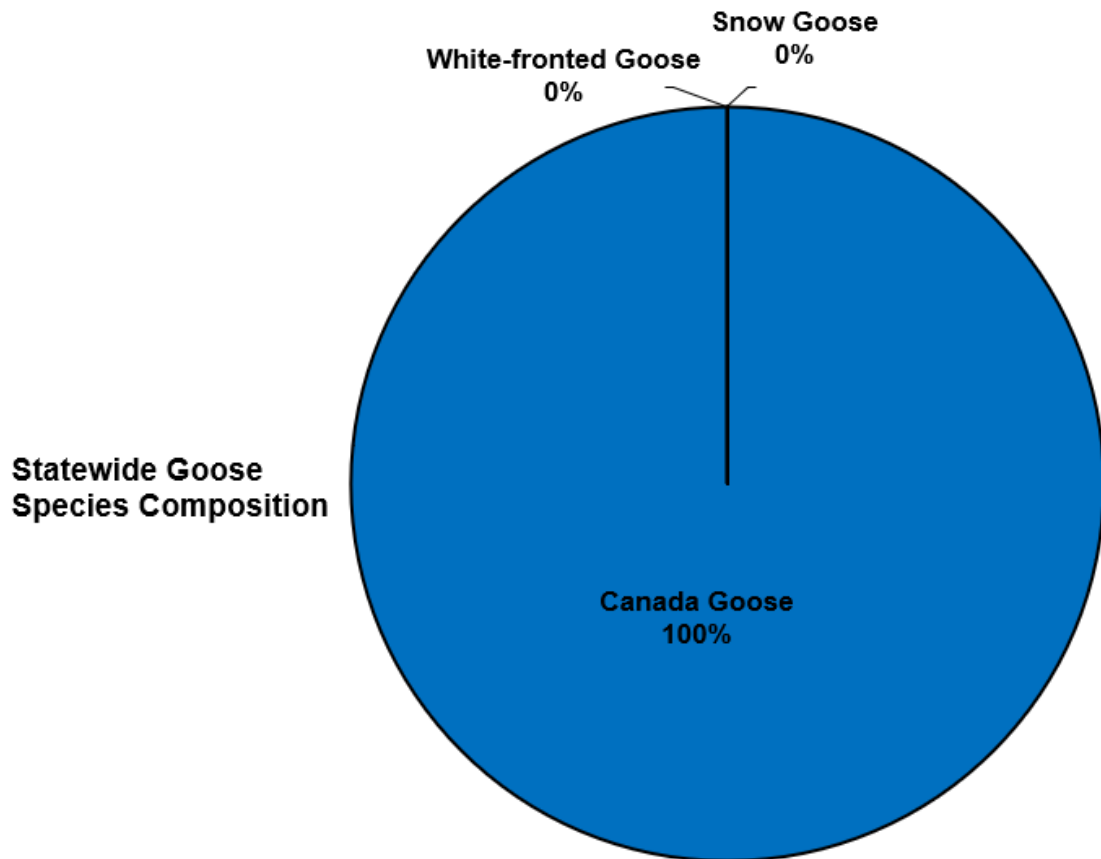

IOWA DEPARTMENT OF NATURAL RESOURCES

WATERFOWL SURVEY

September 5, 2025

The statewide duck count increased by 35.4% and the Canada goose count increased by 40.5% from last week. Wood ducks were the most abundant duck followed by blue-winged teal and mallards. At a statewide scale, observers counted 32.8% fewer ducks and 7.2% more Canada geese than during this week last year. The graphs below compare the 2025 migration (turquoise bars) so far to both 2024 (gold bars) and the 2015-2024 average (blue line). Counts below the shaded region are considered below average, and counts above are considered above average.

Figure 1. The number of ducks surveyed in 2025 (turquoise bars) and 2024 (gold bars) compared to the 2015-2024 average (blue line).

Figure 2. The number of Canada geese surveyed in 2025 (turquoise bars) and 2024 (gold bars) compared to the 2015-2024 average (blue line).