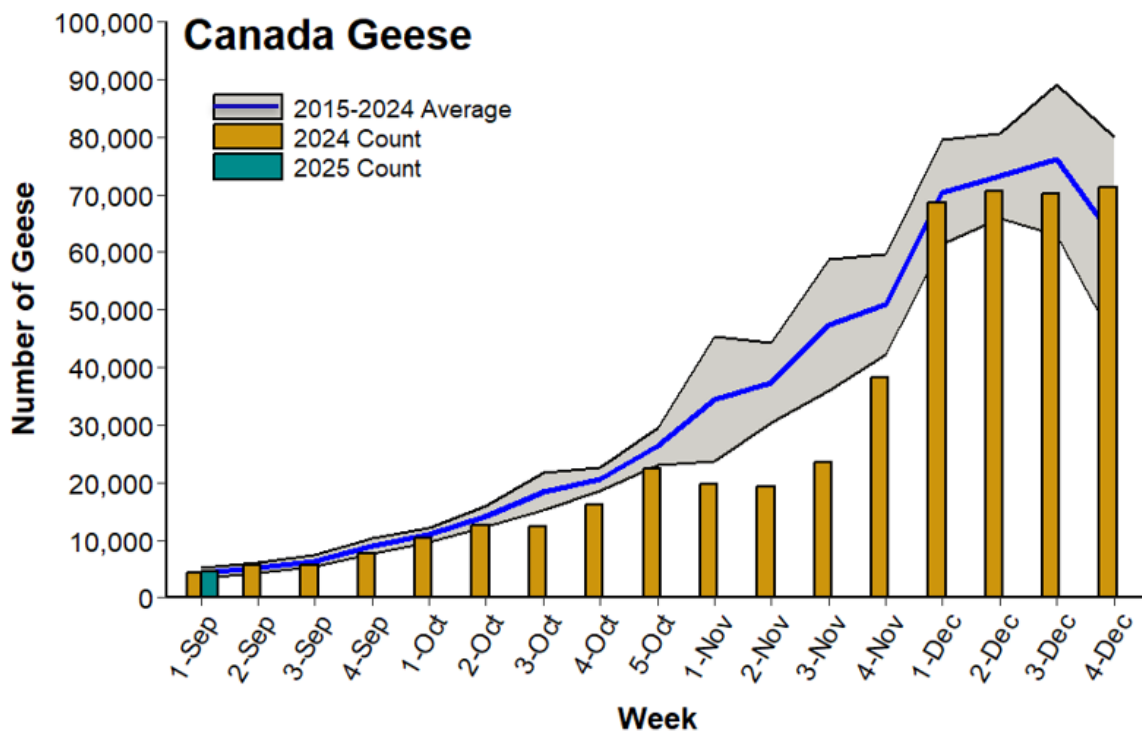

IOWA DEPARTMENT OF NATURAL RESOURCES

WATERFOWL SURVEY

September 5, 2025

The statewide duck count increased by 35.4% and the Canada goose count increased by 40.5% from last week. Wood ducks were the most abundant duck followed by blue-winged teal and mallards. At a statewide scale, observers counted 32.8% fewer ducks and 7.2% more Canada geese than during this week last year. The graphs below compare the 2025 migration (turquoise bars) so far to both 2024 (gold bars) and the 2015-2024 average (blue line). Counts below the shaded region are considered below average, and counts above are considered above average.

Figure 1. The number of ducks surveyed in 2025 (turquoise bars) and 2024 (gold bars) compared to the 2015-2024 average (blue line).

Figure 2. The number of Canada geese surveyed in 2025 (turquoise bars) and 2024 (gold bars) compared to the 2015-2024 average (blue line).