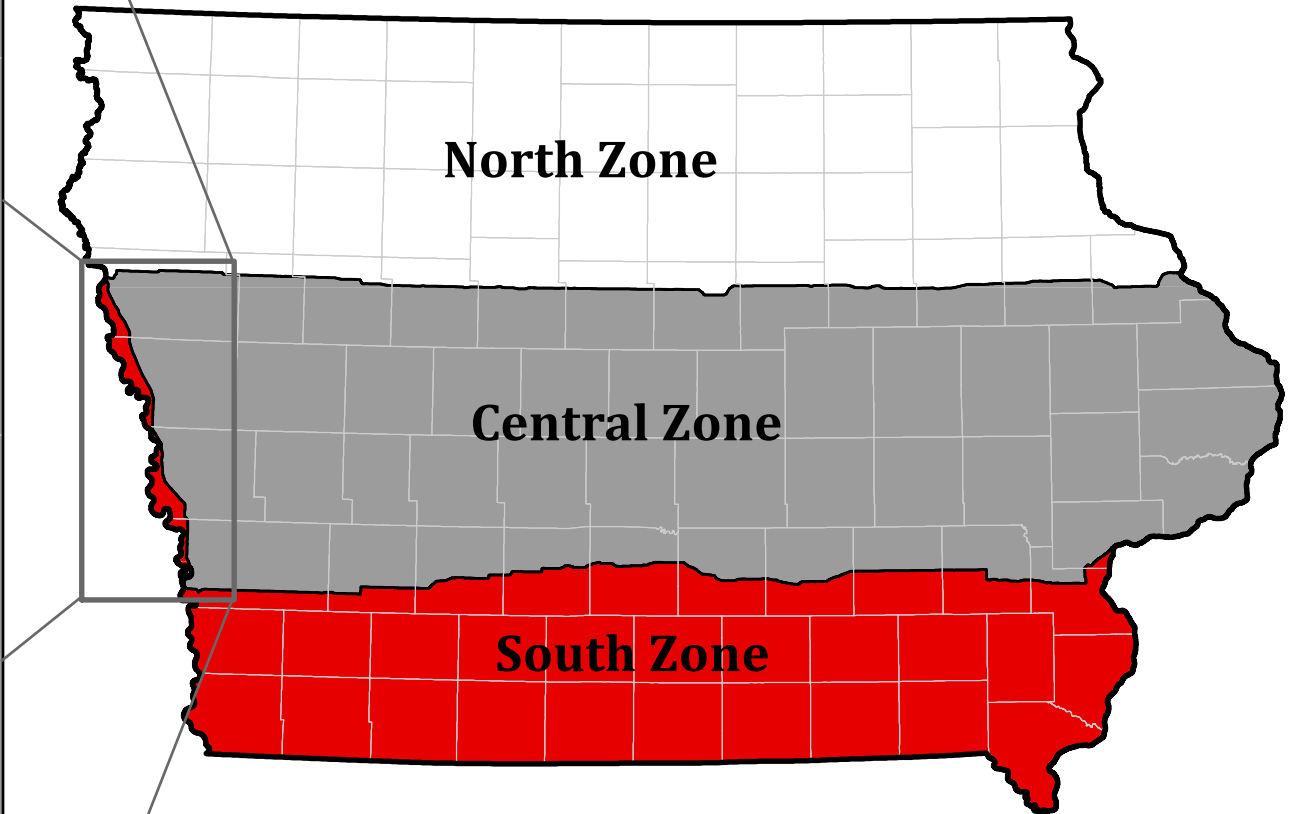

2021-22 Waterfowl Hunting Zones

South Zone includes all areas west of I-29 and south of Highway 92.

North Zone

Central Zone

South Zone