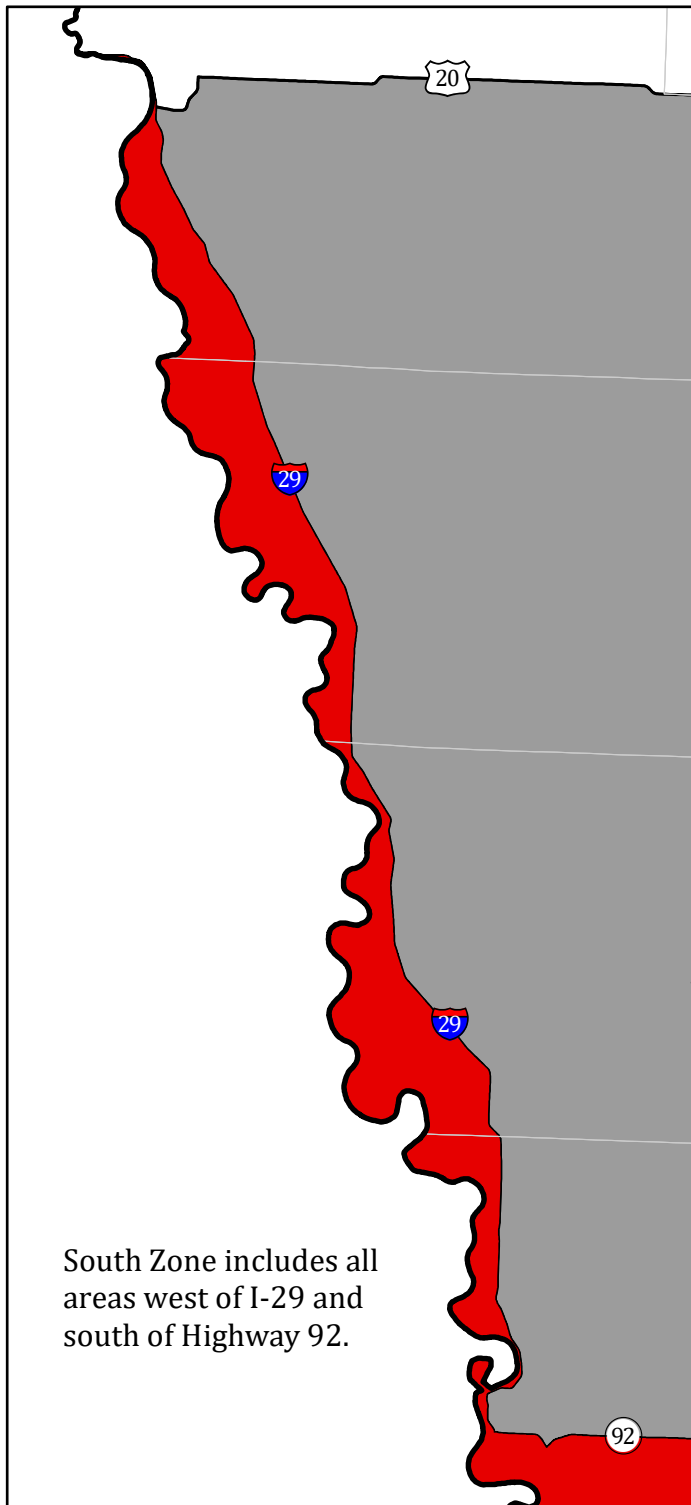

2021-22 Waterfowl Hunting Zones

South Zone includes all areas west of I-29 and south of Highway 92.

North Zone

Central Zone

South Zone