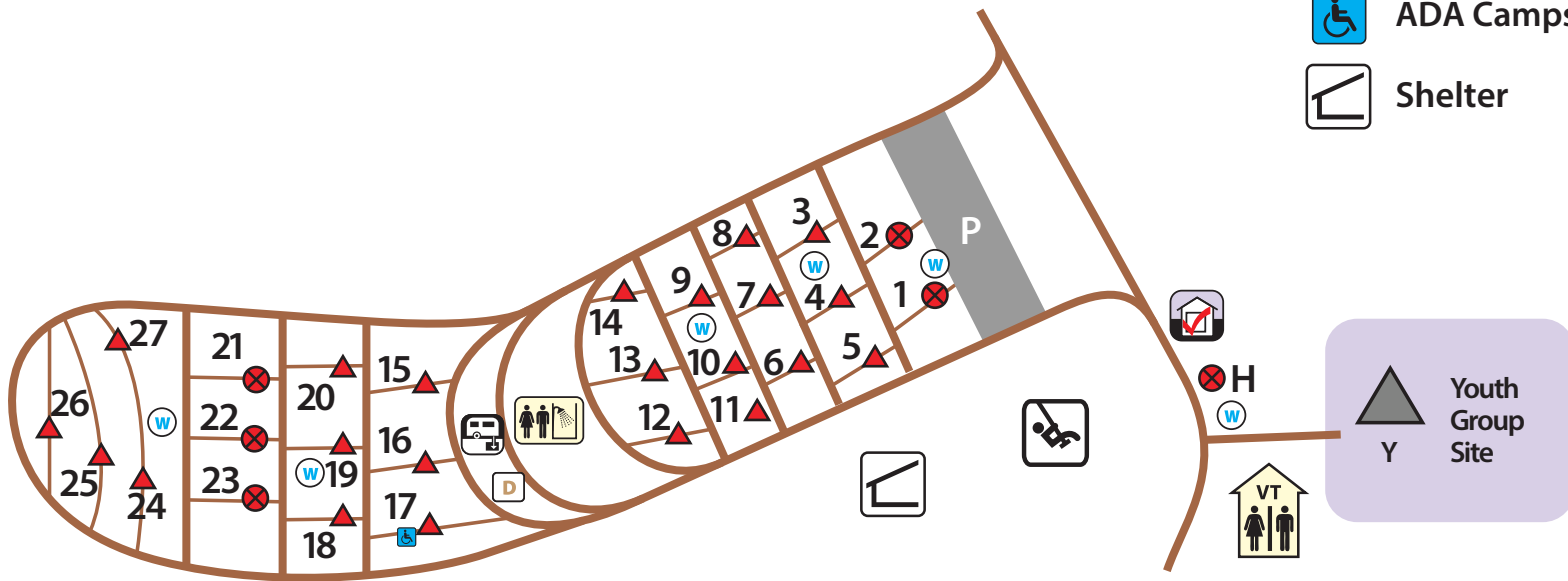

Nine Eagles State Park Modern Campground

-  Reservable
-  50-amp
-  Non-electric
-  Park
-  Dump Station
-  Restrooms\Showers
-  Non-Reservable
-  50-amp
-  Non-electric
-  Non-Modern Restrooms
-  Dumpster
-  Parking
-  Water
-  Registration
-  ADA Campsite
-  Shelter

Nine Eagles State Park Equestrian Campground

- △ Reservable
- ▲ Non-Electric
- ⊗ Non-Reservable
- ⊗ Non-Electric
- P** Parking
- W** Water
-  Registration
-  Non-Modern Restrooms

Nine Eagles State Park Non-Electric Campground

 **Reservable**  **Non-Reservable**

 **Non-Electric**  **Non-Electric**

 **Registration**

 **Non-Modern Restrooms**

 **Water**

 **Dumpster**