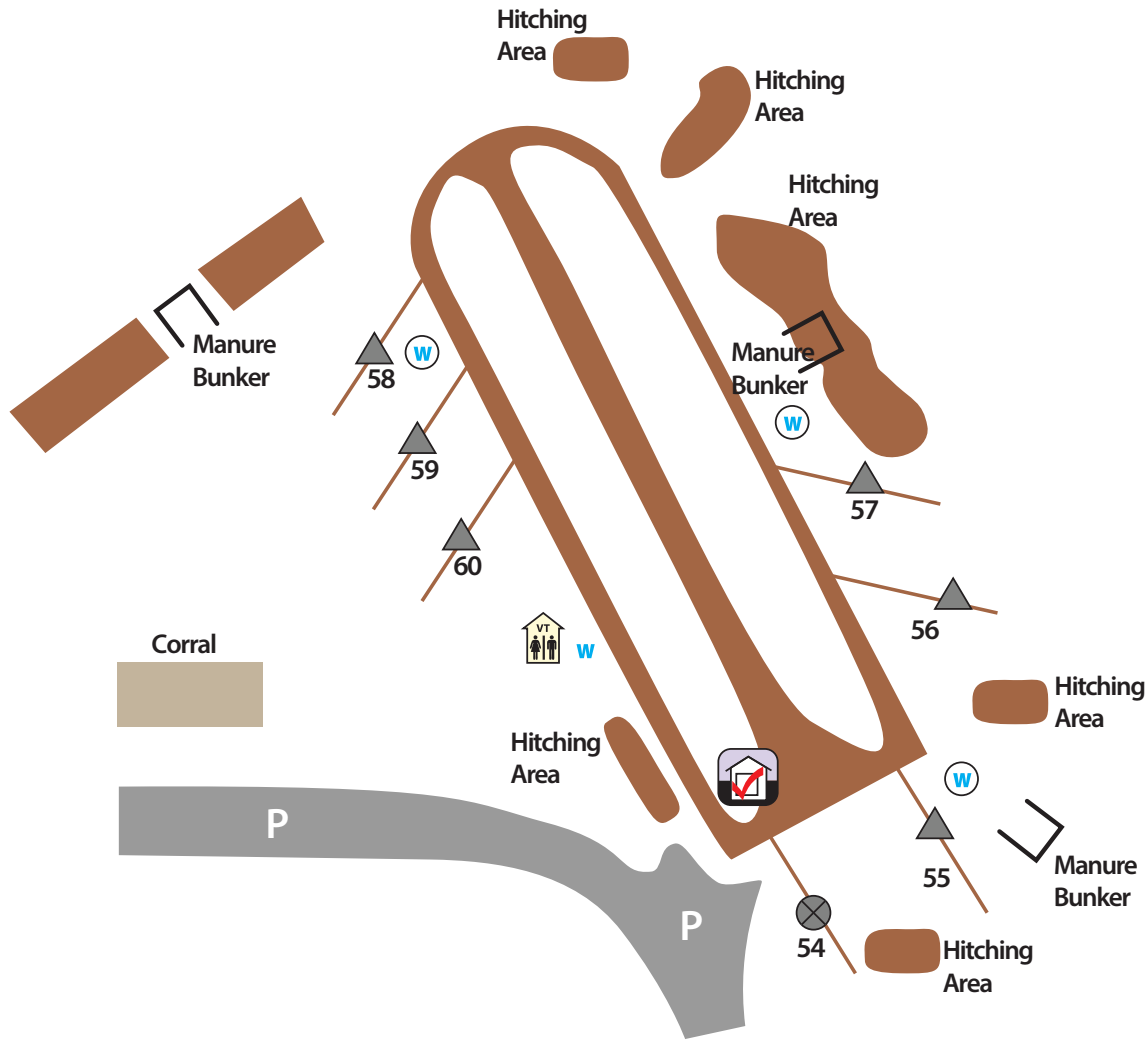

Nine Eagles State Park Modern Campground

-  Reservable
-  50-amp
-  Non-electric
-  Park
-  Dump Station
-  Restrooms\Showers
-  Non-Reservable
-  50-amp
-  Non-electric
-  Non-Modern Restrooms
-  Dumpster
-  Parking
-  Water
-  Registration
-  ADA Campsite
-  Shelter

Nine Eagles State Park Equestrian Campground

- △ Reservable
- ▲ Non-Electric
- ⊗ Non-Reservable
- ⊗ Non-Electric
- P** Parking
- W** Water
-  Registration
-  Non-Modern Restrooms

Nine Eagles State Park Non-Electric Campground