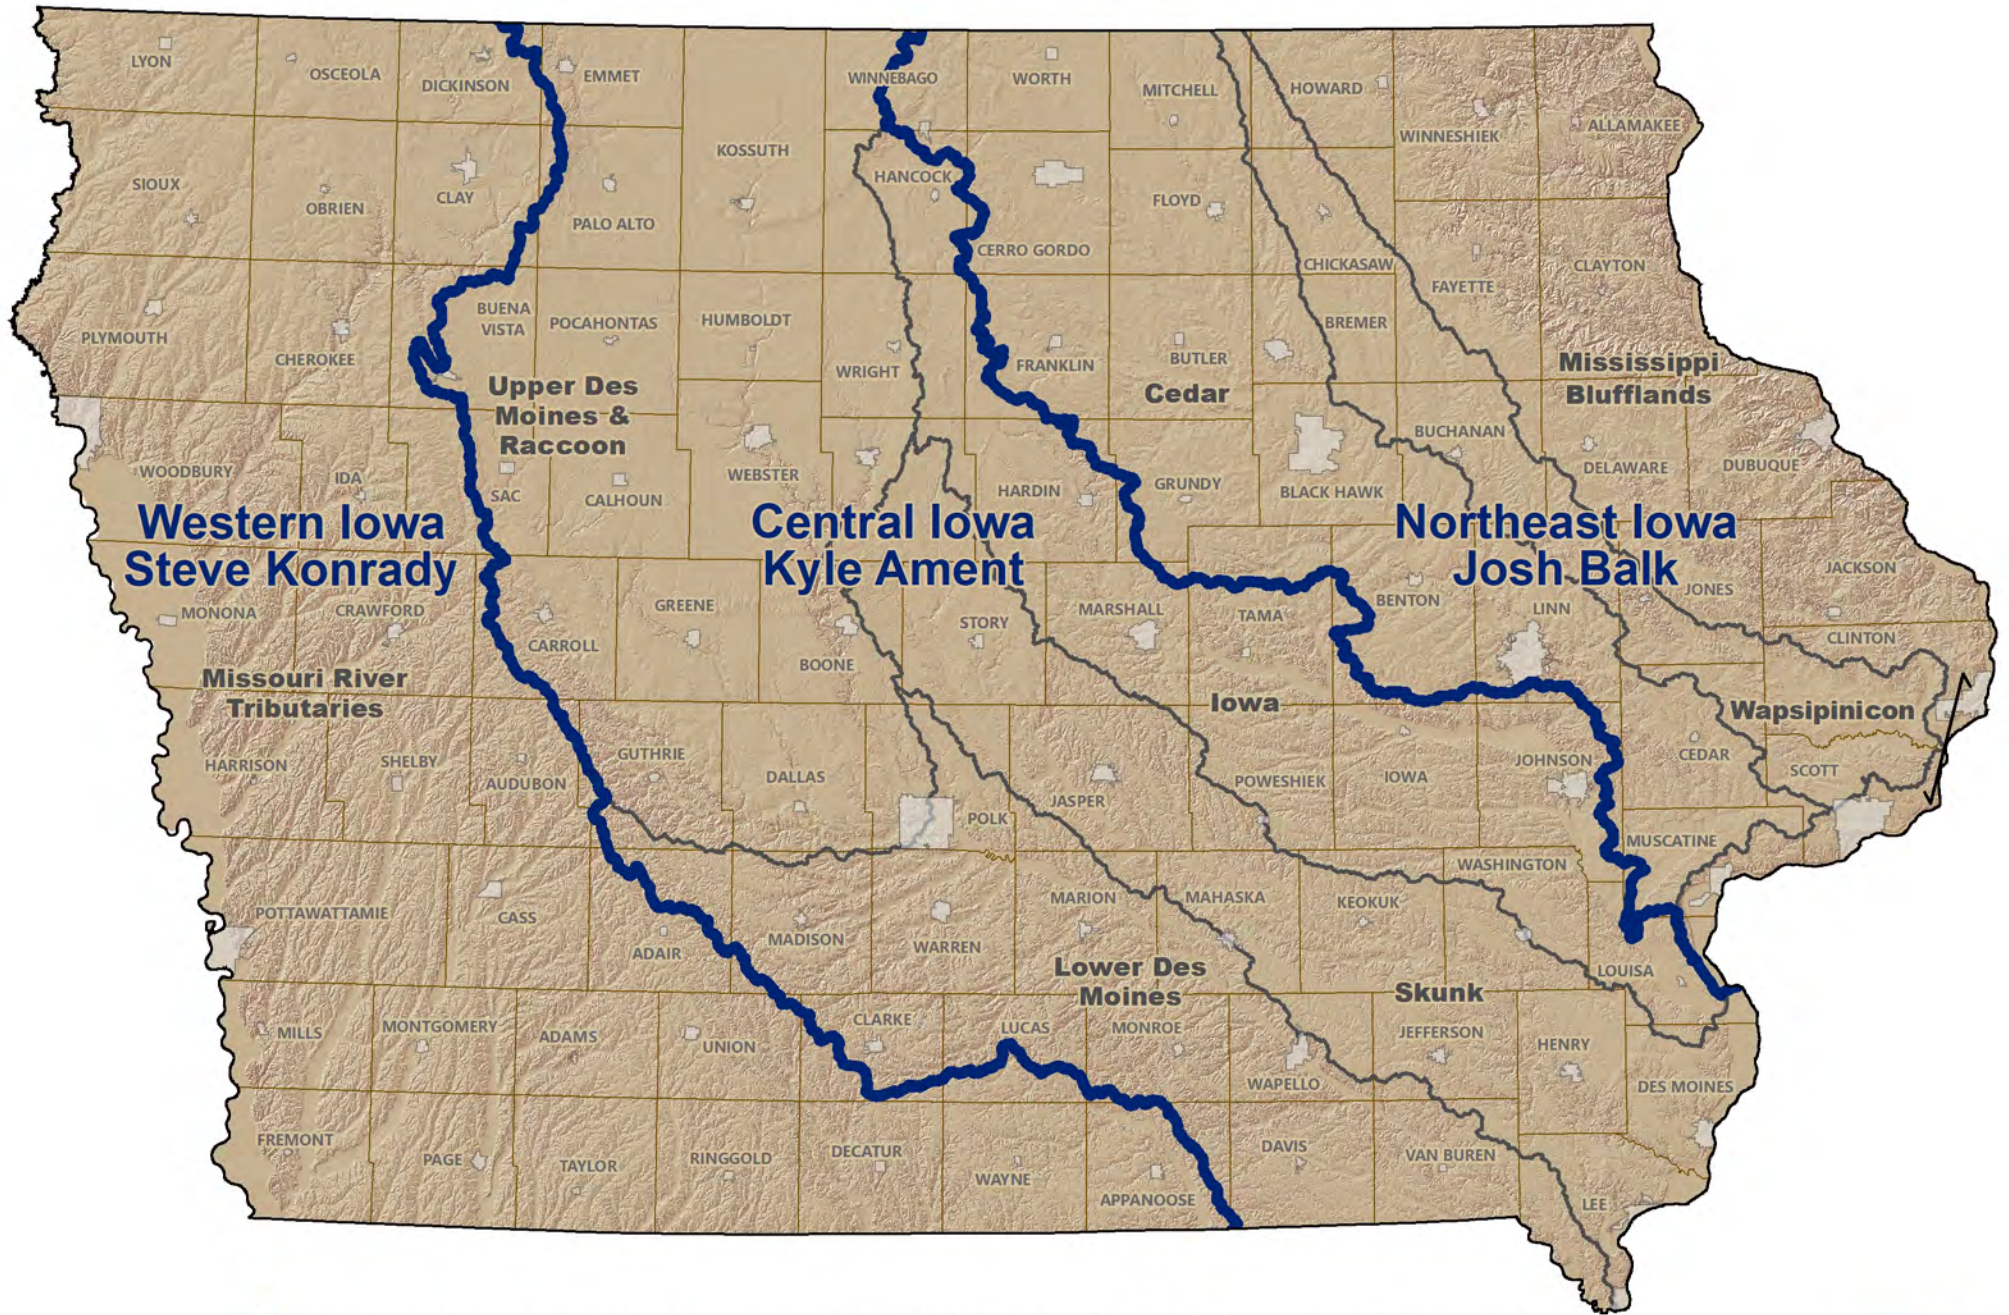

IOWA DNR BASIN COORDINATOR REGIONS

 Basin Coordinator Boundary

 Major Subregions/Watersheds

 County Seat