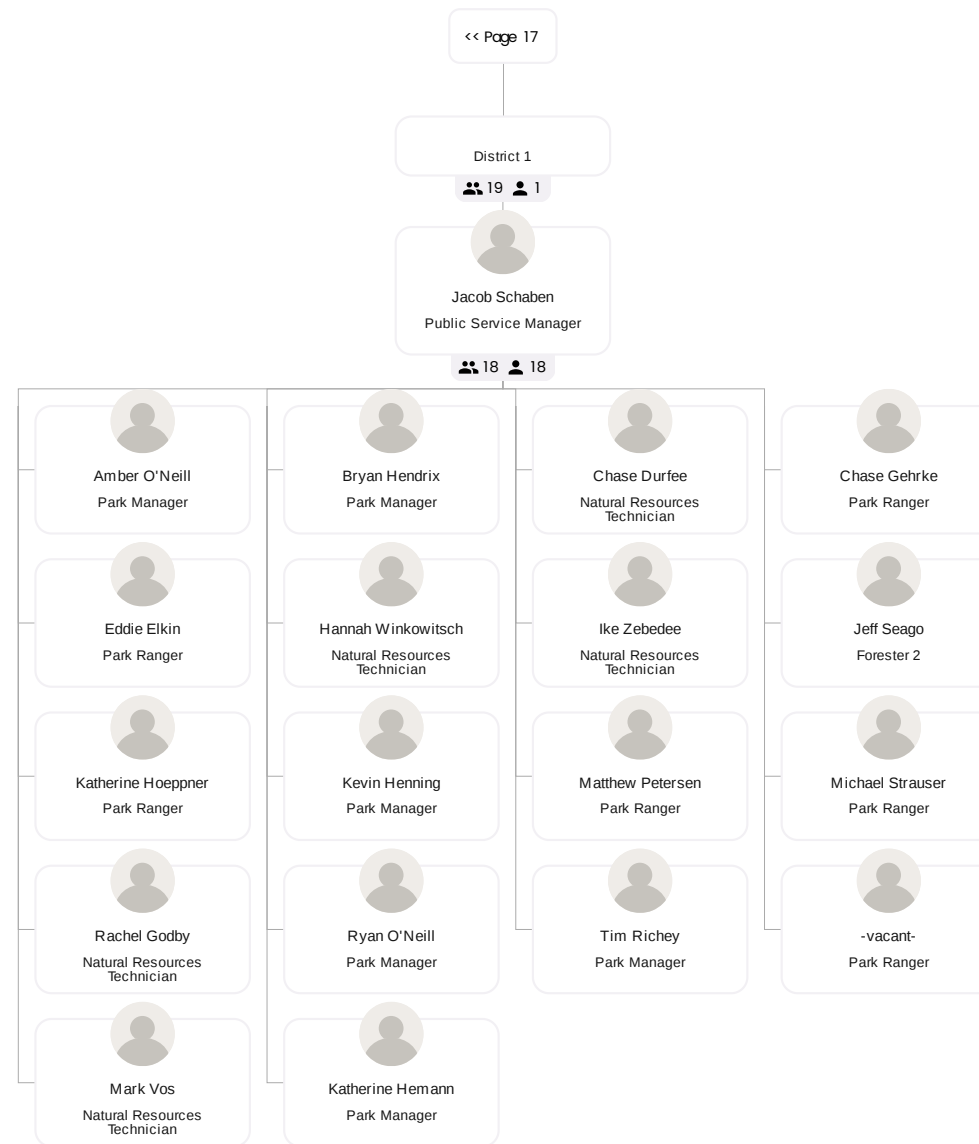

<< Page 10

Law Enforcement District 2

15 1

Eric Johnston  
Public Service Manager

14 14

<< Page 10

Law Enforcement District 4

15 1

Law Enforcement District 6

13 1

Matt Bruner  
Public Service Manager

12 12

<< Page 17

District 2

21 1

Detra Dettmann  
Public Service Manager