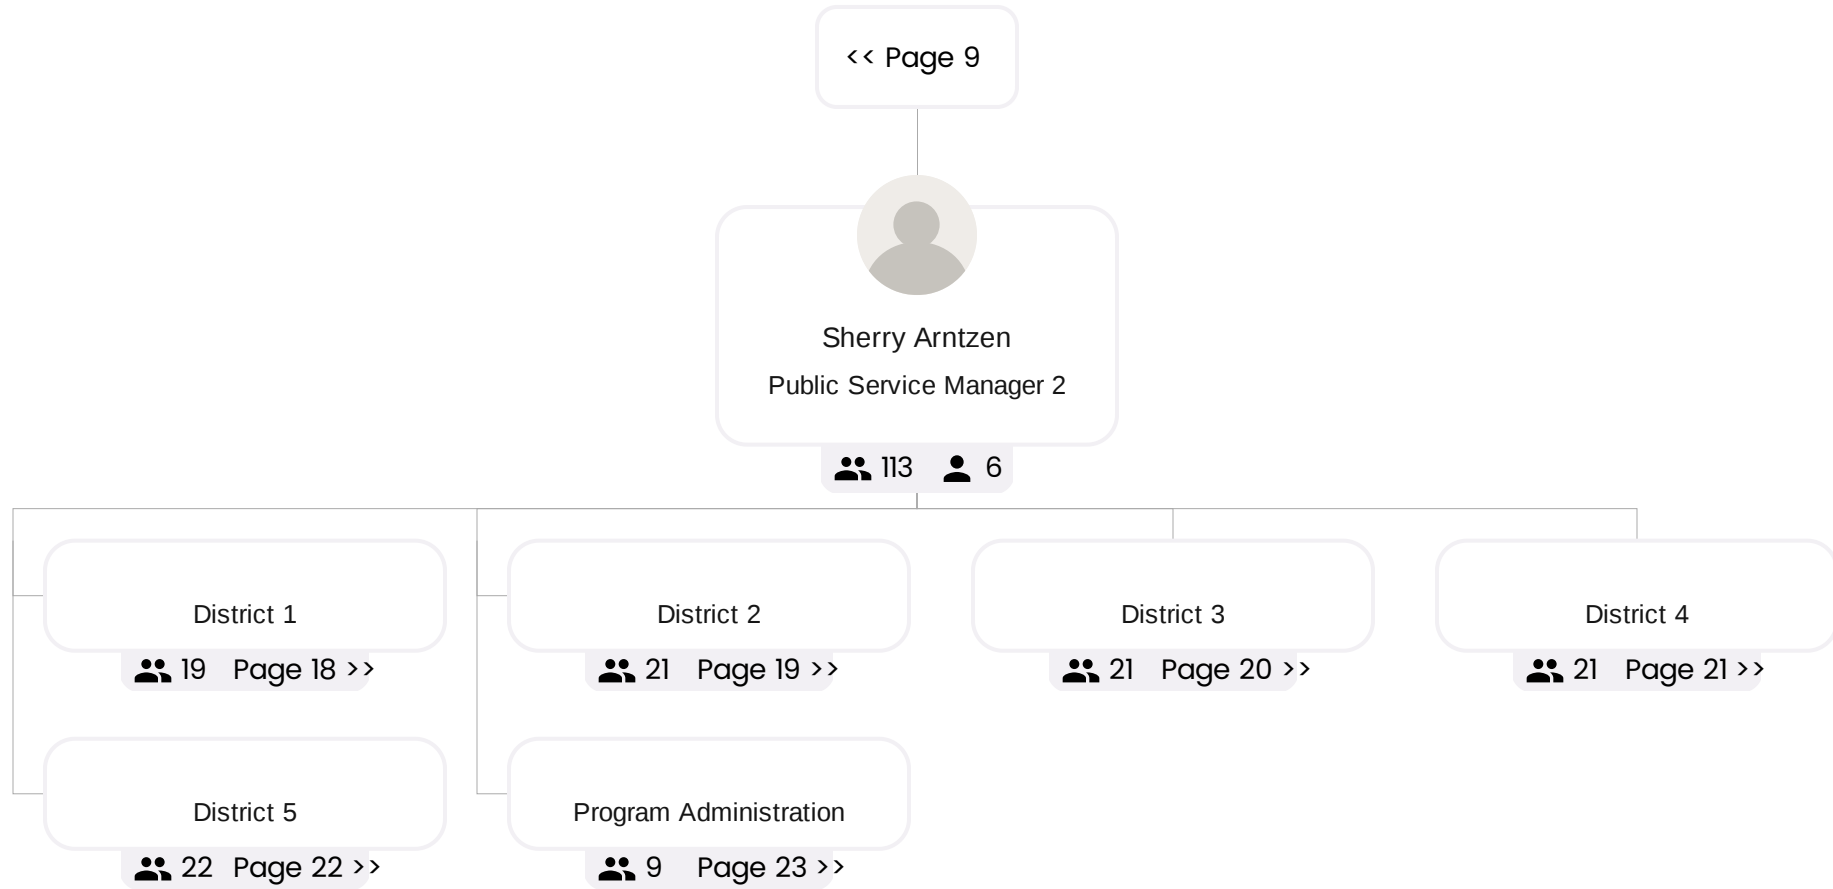

Law Enforcement District 6

13 1

Matt Bruner  
Public Service Manager

12 12

<< Page 17

District 2

21 1

Detra Dettmann  
Public Service Manager