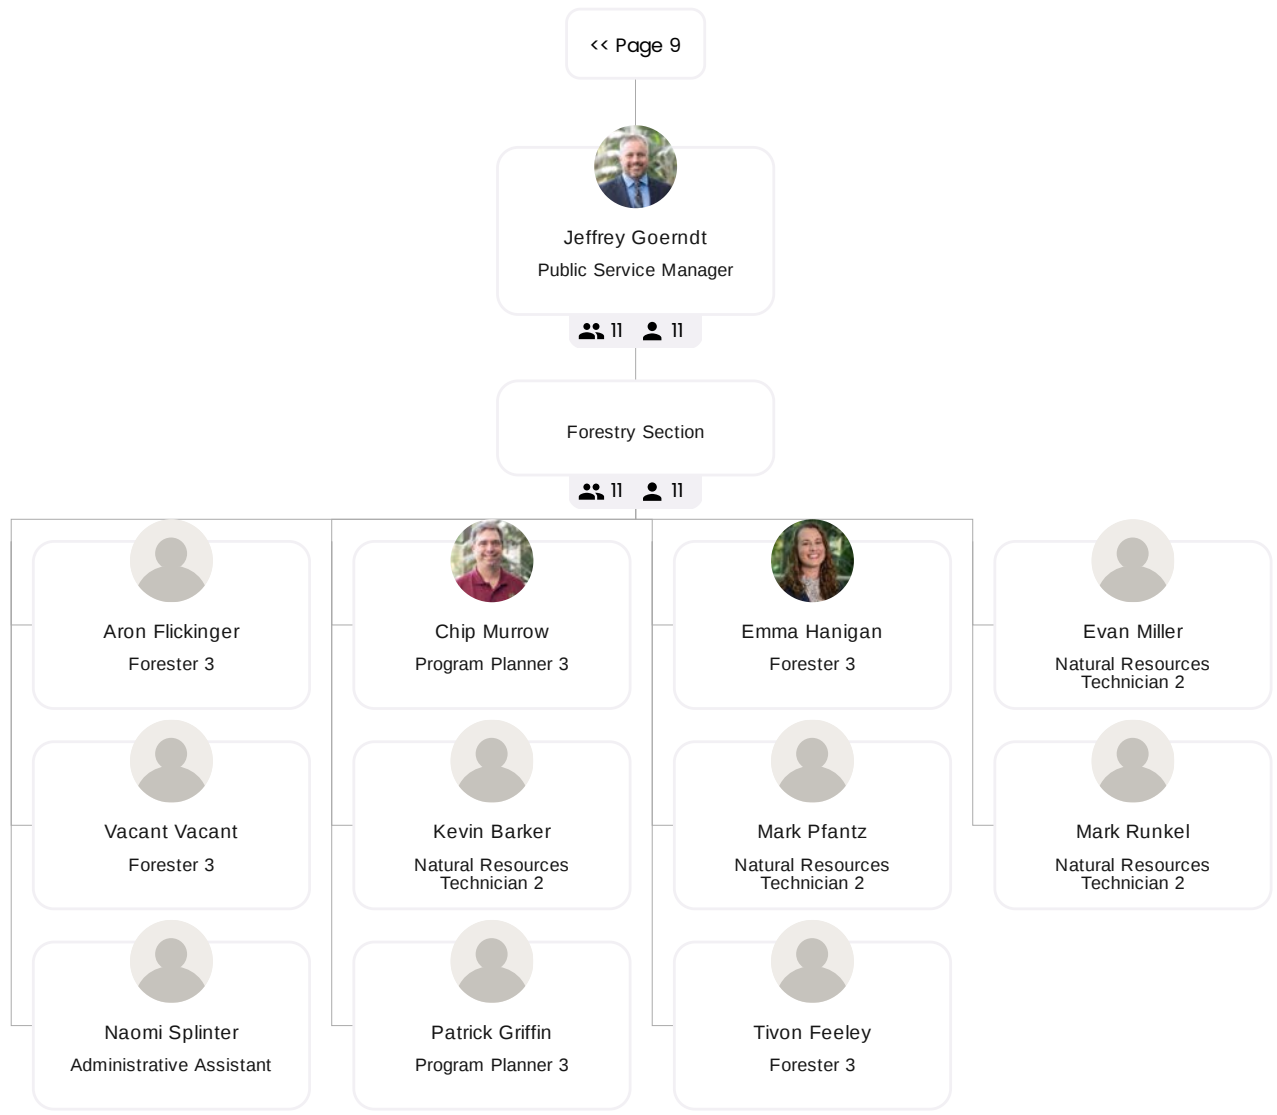

7 7

<< Page 32

Warm & Cool Water Culture Teams

16 1

Jay Rudacille  
Public Service Manager

15 15

<< Page 41

Field Office 1

16 1

Shane Dodge  
Public Service Manager

15 15

<< Page 41

Field Office 2

15 1

Trent Lambert  
Public Service Manager

14 14