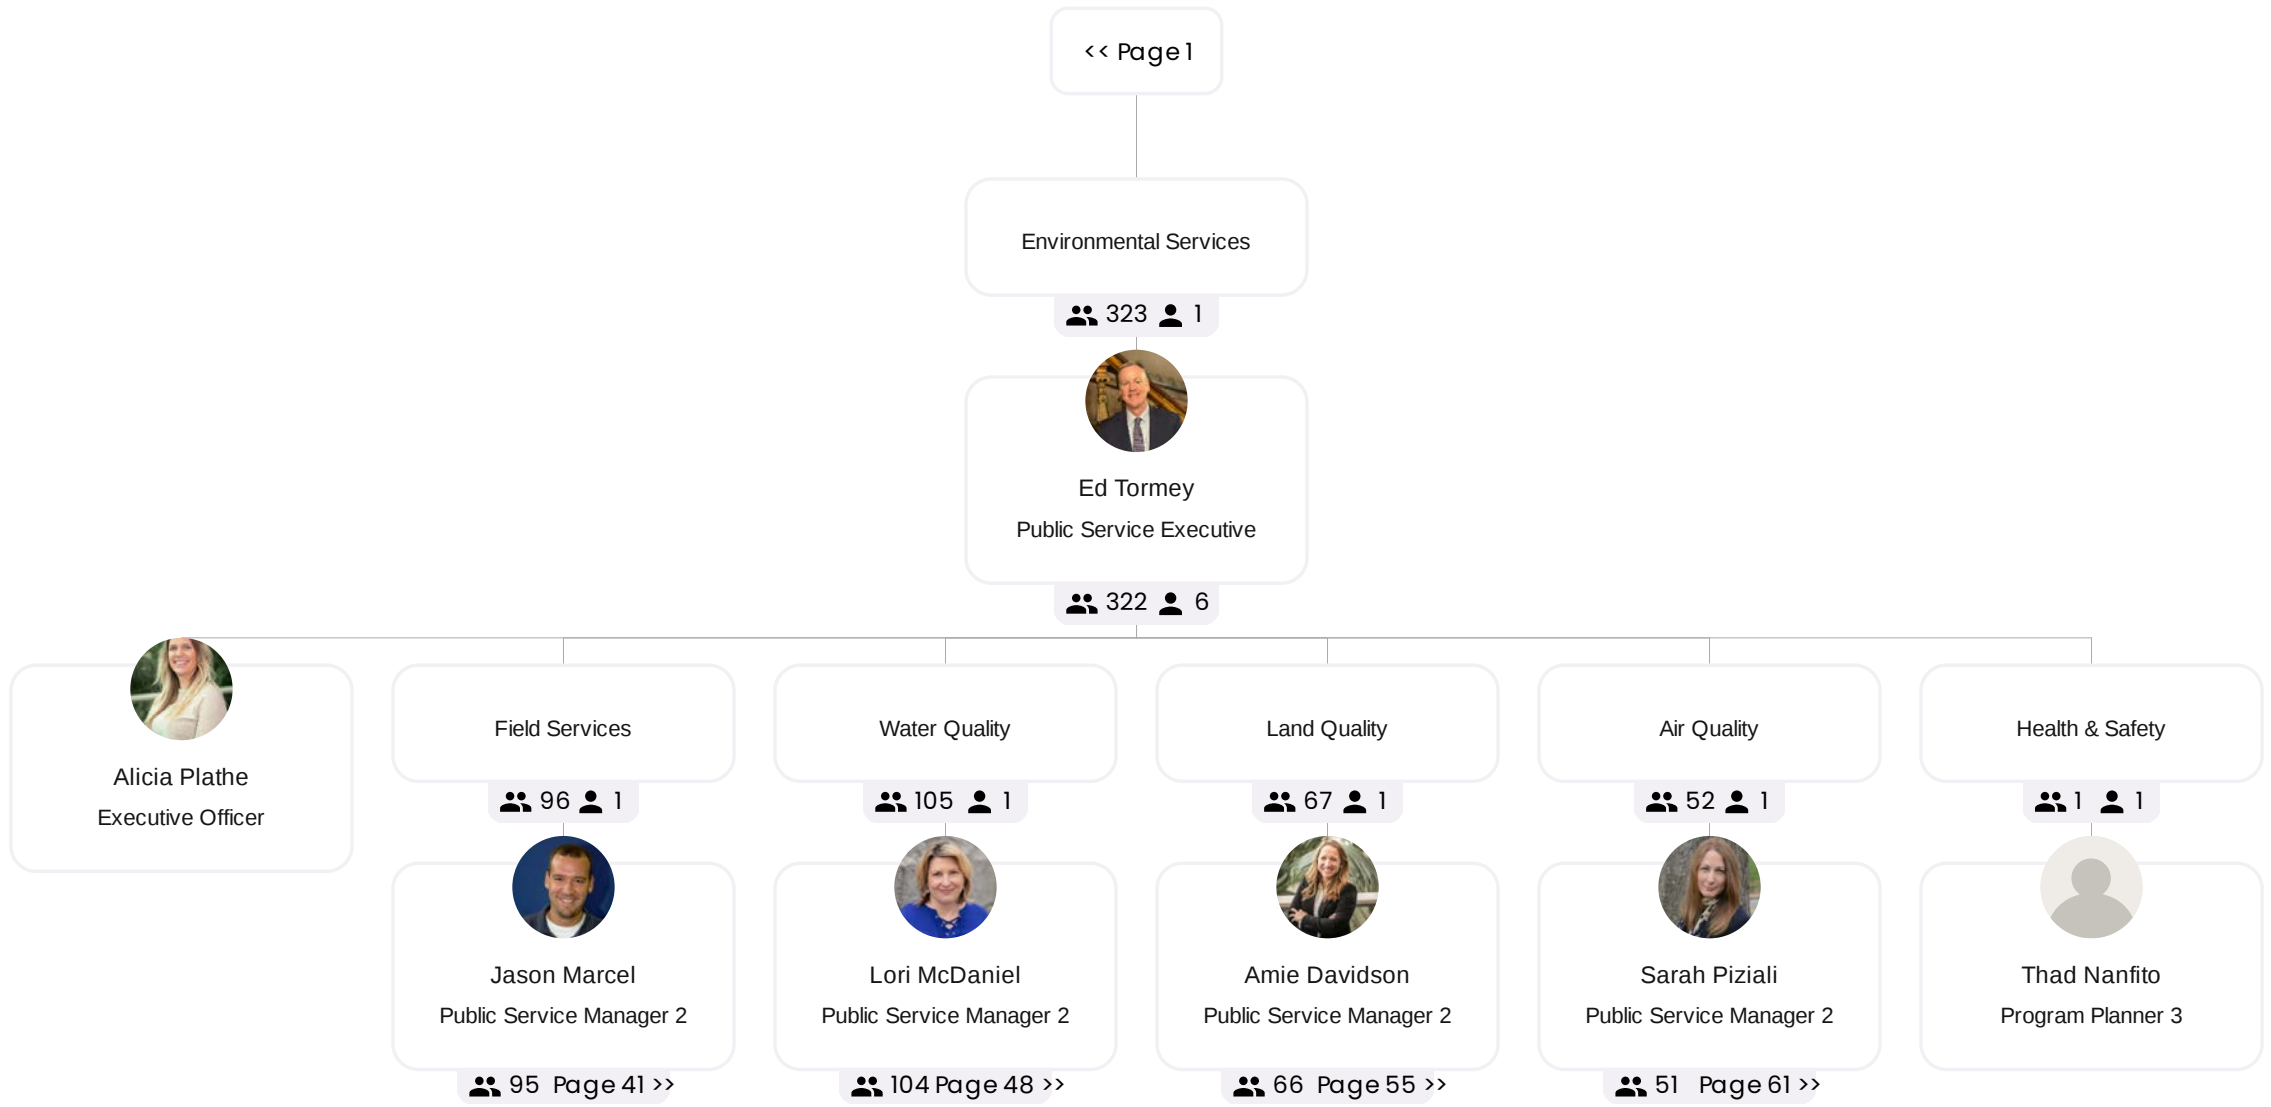

7 7

<< Page 32

Warm & Cool Water Culture Teams

16 1

Jay Rudacille  
Public Service Manager

15 15

<< Page 41

Field Office 1

16 1

Shane Dodge  
Public Service Manager

15 15

<< Page 41

Field Office 2

15 1

Trent Lambert  
Public Service Manager

14 14