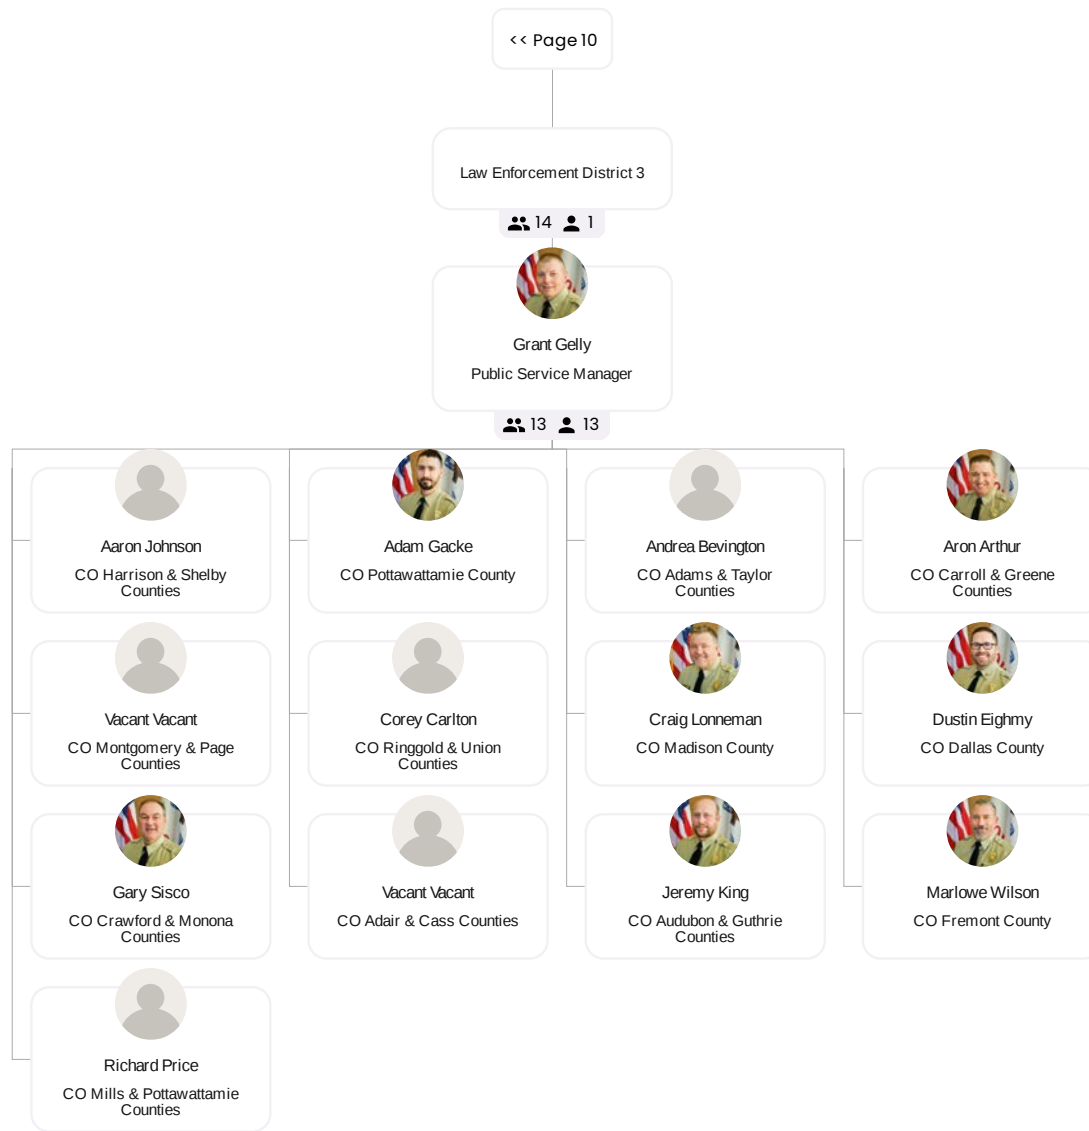

<< Page 10

Law Enforcement District 2

15 1

Eric Johnston  
Public Service Manager

14 14

<< Page 10

Law Enforcement District 4

15 1

Shawn Meier  
Public Service Manager

14 14

<< Page 10

Law Enforcement District 5

16 1

Deborah Vitko  
Public Service Manager

15 15

<< Page 10

Law Enforcement District 6

13 1

Matt Bruner  
Public Service Manager

12 12

<< Page 17

District 2

21 1

Detra Dettmann  
Public Service Manager