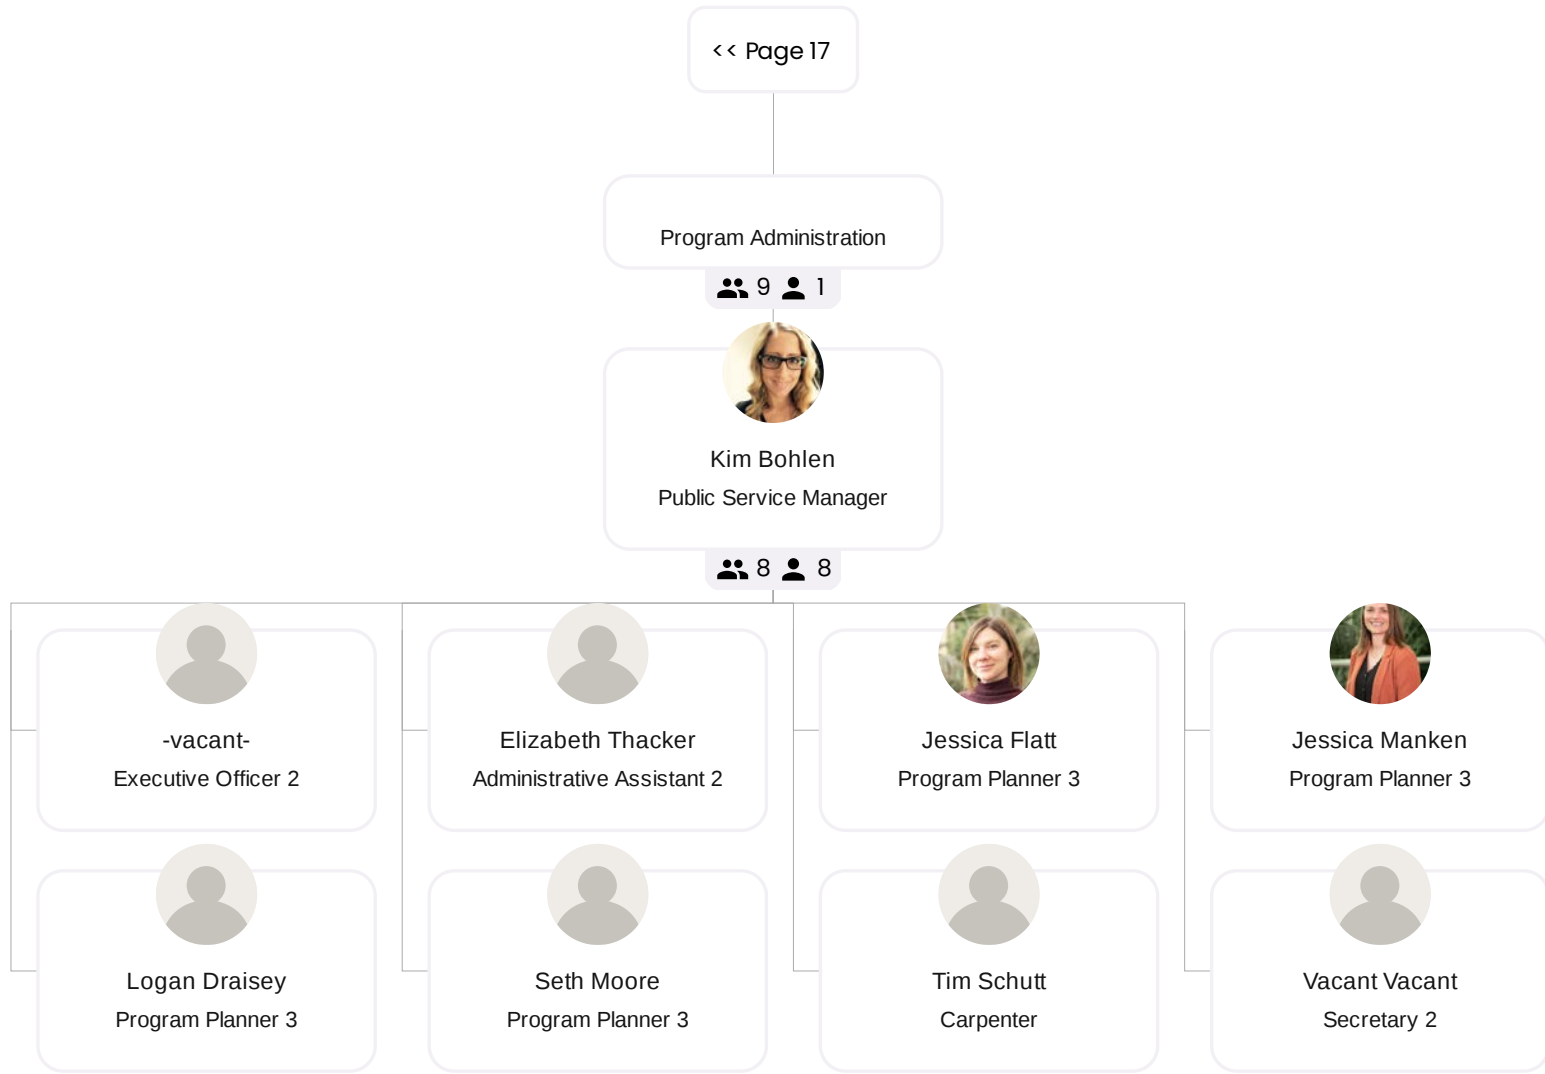

21 1

Chad Kelchen  
Public Service Manager

20 20

<< Page 24

SW District

25 1

Brian Hickman  
Public Service Manager

24 24

<< Page 24

NW District

20 1

Mark Gulick  
Public Service Manager

19 19

<< Page 24

Central District

23 1