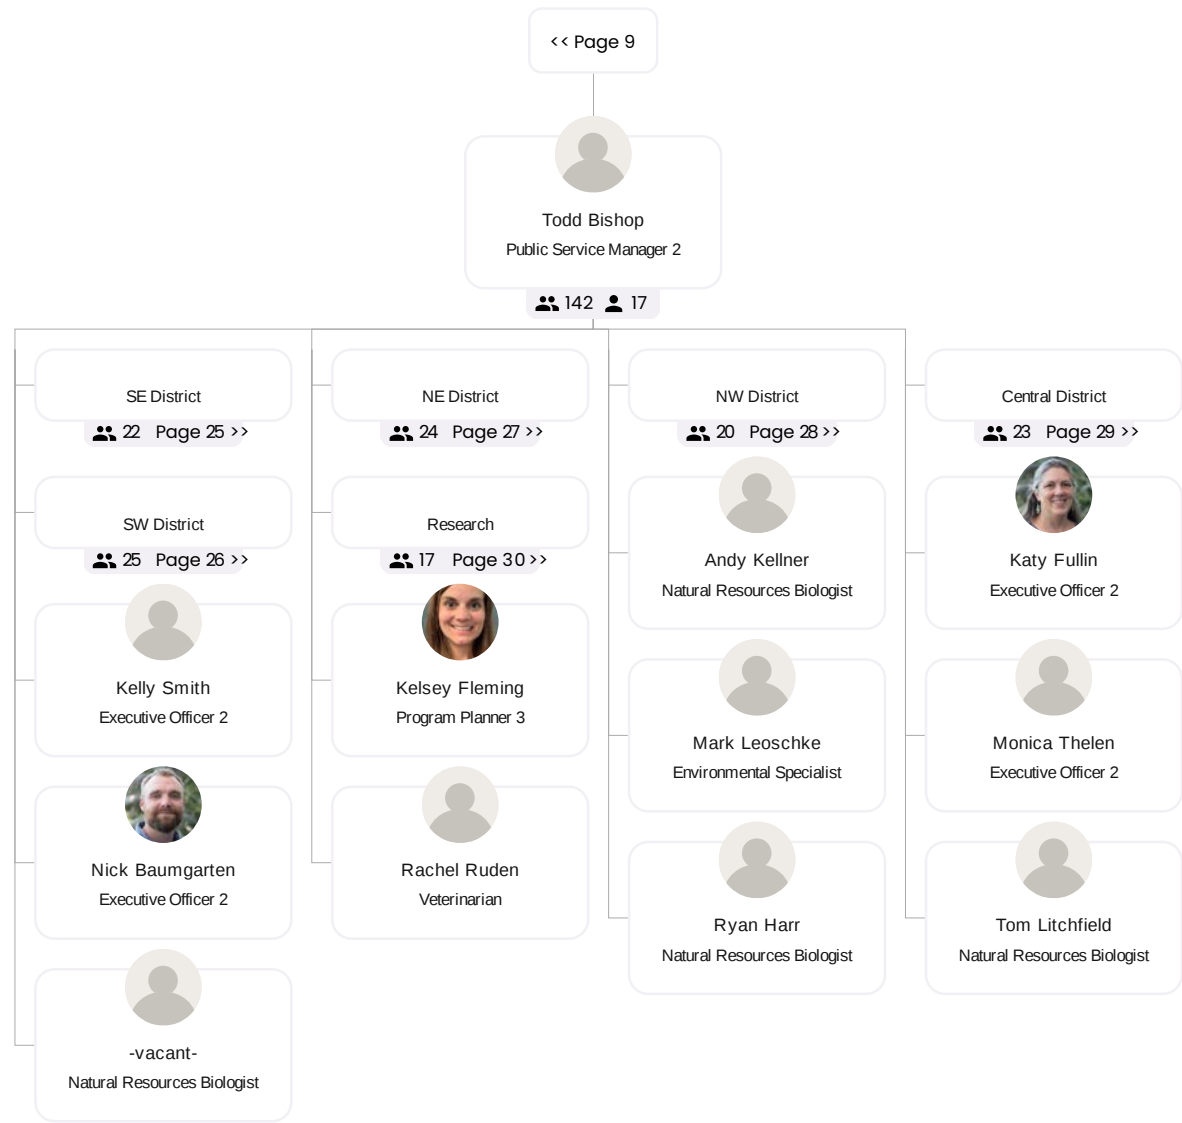

21 1

Chad Kelchen  
Public Service Manager

20 20

<< Page 24

SW District

25 1

Brian Hickman  
Public Service Manager

24 24

<< Page 24

NW District

20 1

Mark Gulick  
Public Service Manager

19 19

<< Page 24

Central District

23 1