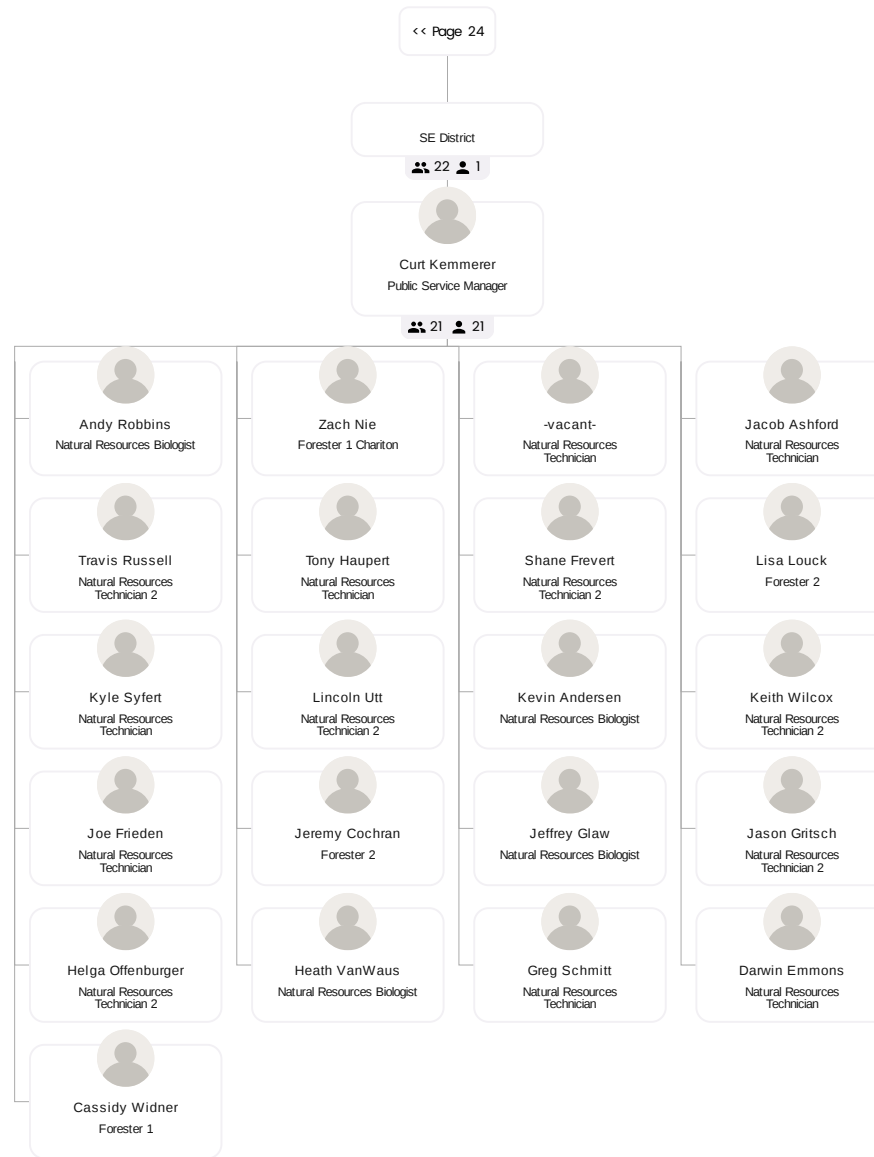

Law Enforcement District 6

13 1

Matt Bruner  
Public Service Manager

12 12

<< Page 17

District 2

21 1

Detra Dettmann  
Public Service Manager

21 1

Chad Kelchen  
Public Service Manager

20 20

<< Page 24

SW District

25 1

Brian Hickman  
Public Service Manager

24 24

<< Page 24

NW District

20 1

Mark Gulick  
Public Service Manager

19 19

<< Page 24

Central District

23 1