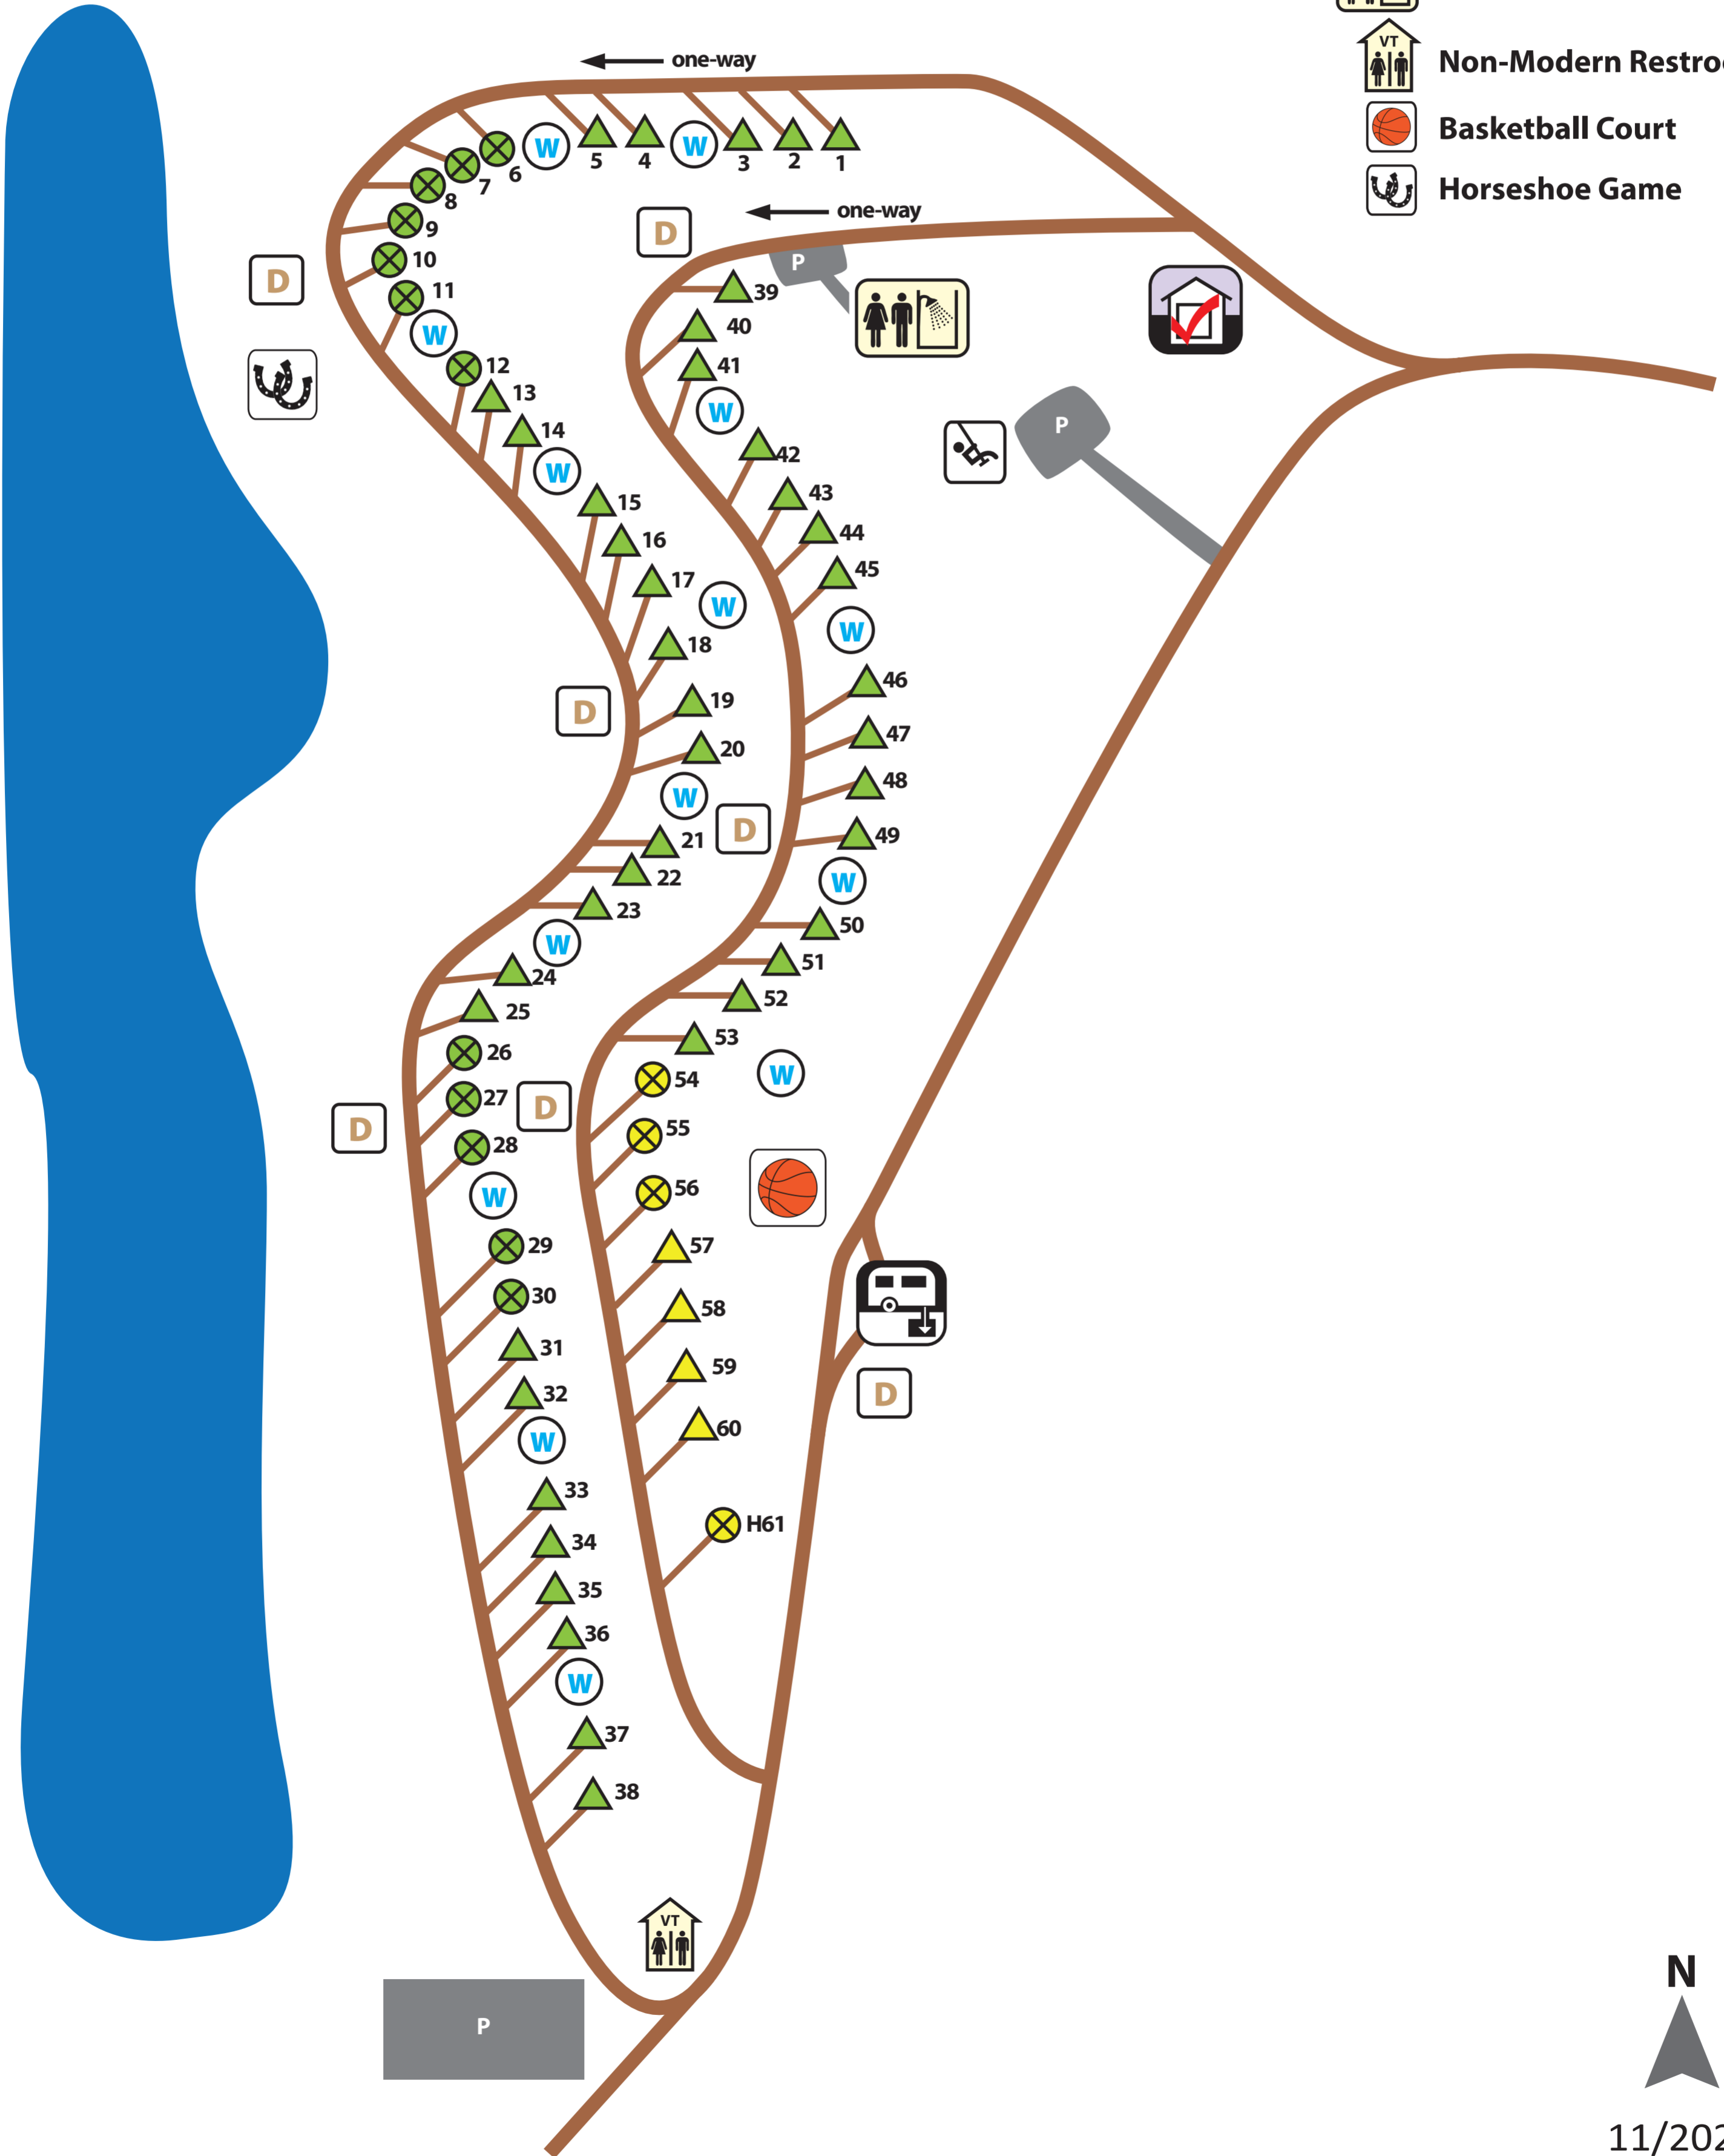

Prairie Rose State Park

East Campground

-  Reservable
-  Electric (20/30/50-amp)
-  Full Hook-up (20/30/50-amp)
-  Registration
-  Water
-  Parking
-  Non-Reservable
-  Electric (20/30/50-amp)
-  Full Hook-up (20/30/50-amp)
-  Dumpster
-  Dumping Station
-  Playground
-  Restrooms/Showers
-  Non-Modern Restrooms
-  Basketball Court
-  Horseshoe Game

Prairie Rose State Park

WEST CAMPGROUND

Reservable

Non-Reservable

Water

Electric (20/30/50-amp)

Electric (20/30/50-amp)

Dumpster

Non-electric

Non-electric

Non-Modern Restrooms

Parking