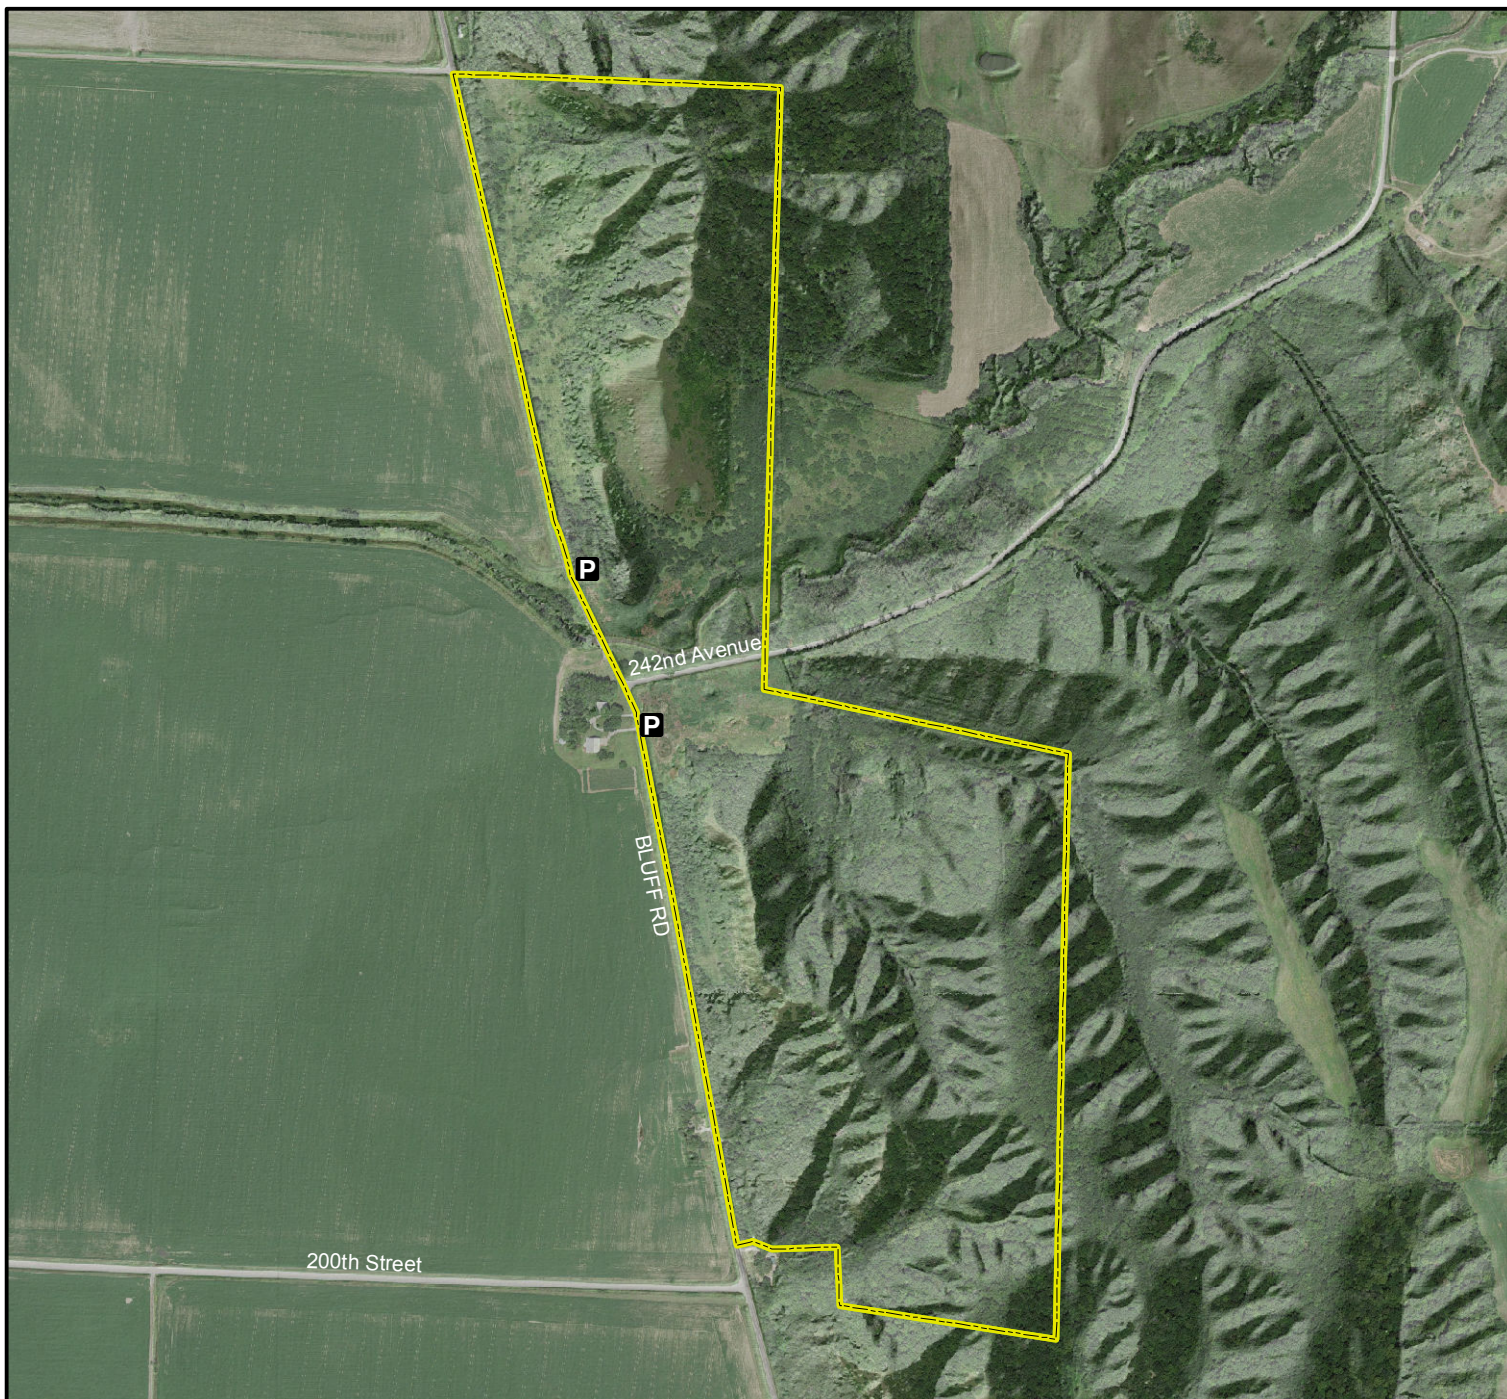

# Possum Hollow Wildlife Management Area

## Legend

State Areas open to hunting

 WMA Boundary

 Parking Lot

2017 Aerial Photography

Map Creation Date: 7/2018

Acres: 173

Habitat: Loess Hills Forest & Prairie

Species: Deer, Turkey, Squirrel

Contact: Matt Dollison  
Nishnabotna Wildlife Unit  
712-350-0147

Fremont County, Iowa  
T-69N, R-43W, Section 24

Directions: 3 miles S of Thurman on  
L44 (Bluff Rd)