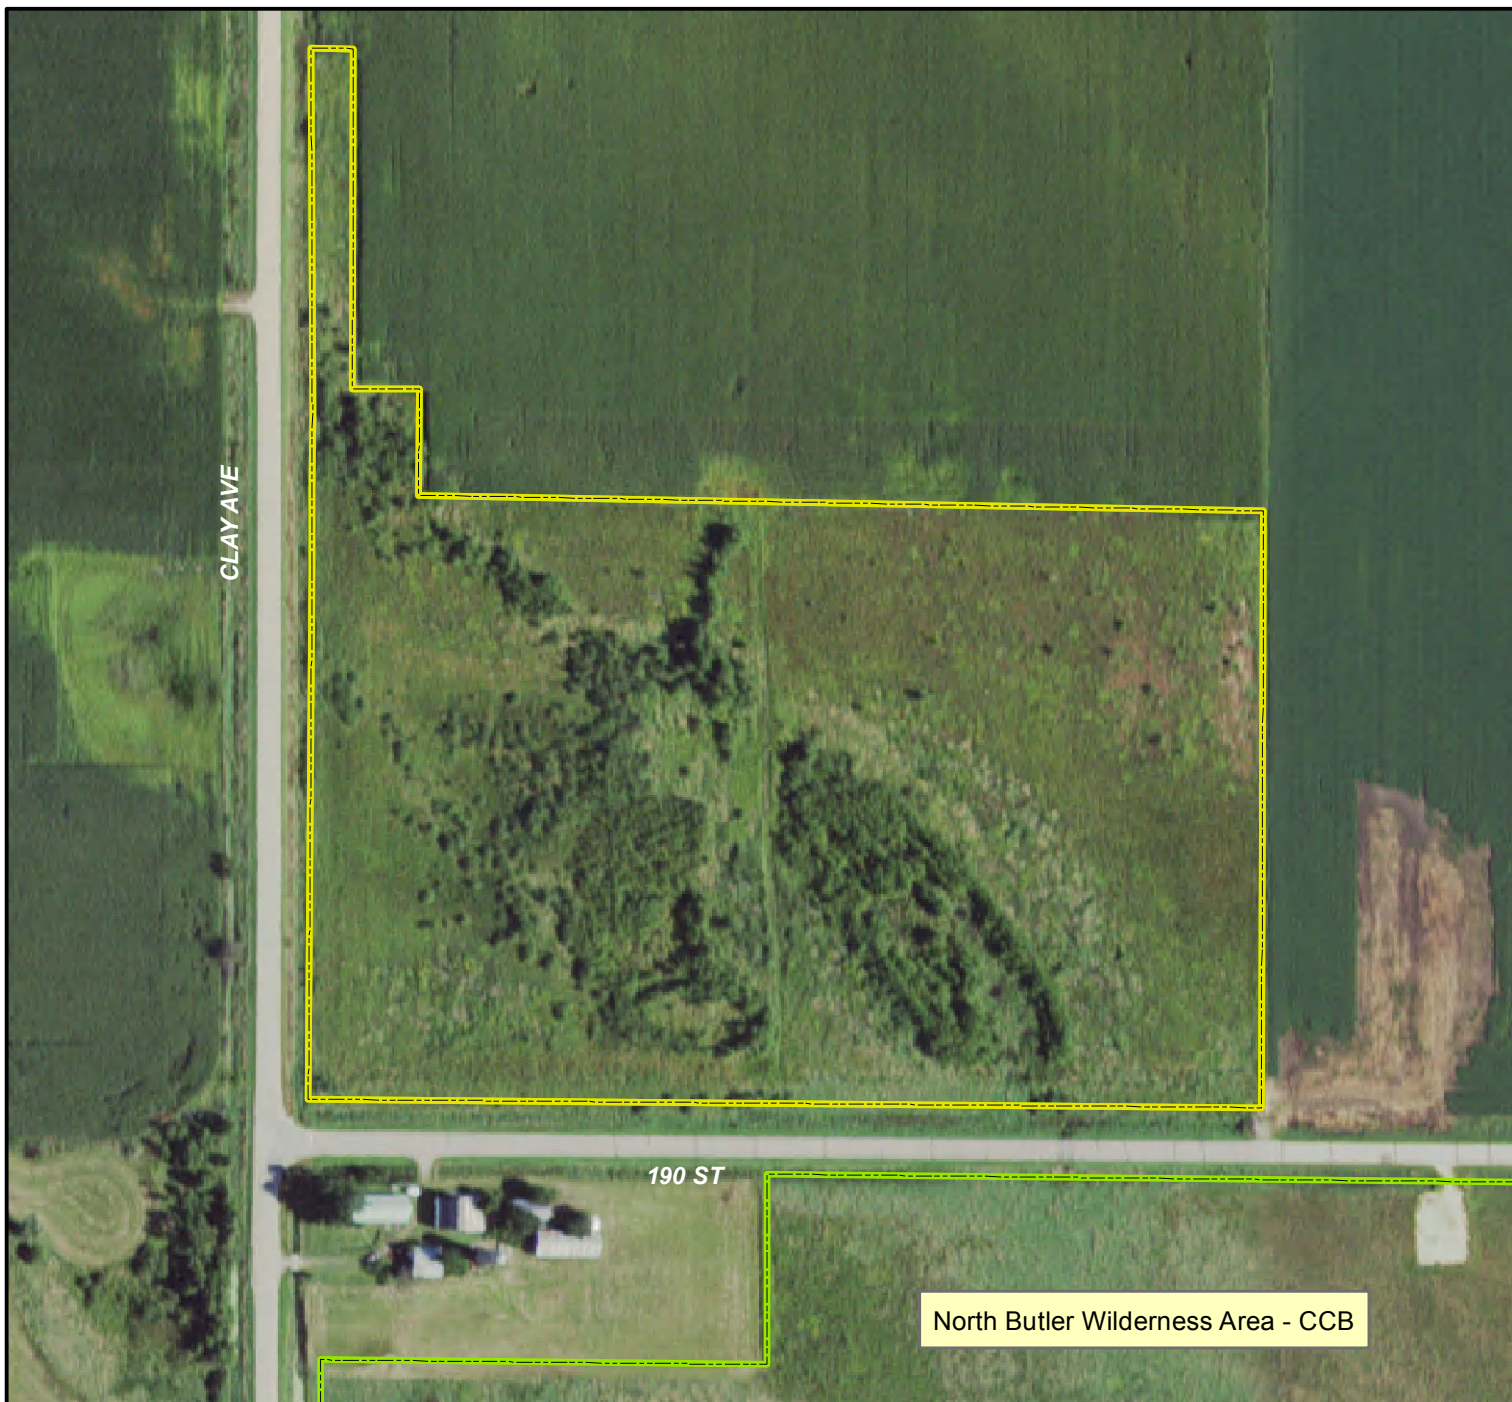

North Butler Wildlife Management Area

Legend

State Areas open to hunting

 WMA Boundary

 Other Public Land
2015 Aerial Photography

Map Creation Date: 8/2017

Acres: 24

Habitat: Upland, Wetland

Species: Deer, Turkey, Rabbit,
Waterfowl, Dove

Contact: Jason Auel
Cedar-Wapsi Wildlife Unit
319-213-2815

Butler County, Iowa
T-92N, R-18W Section 16

Directions: 1 mile N of Dumont on
T16/Clay Ave