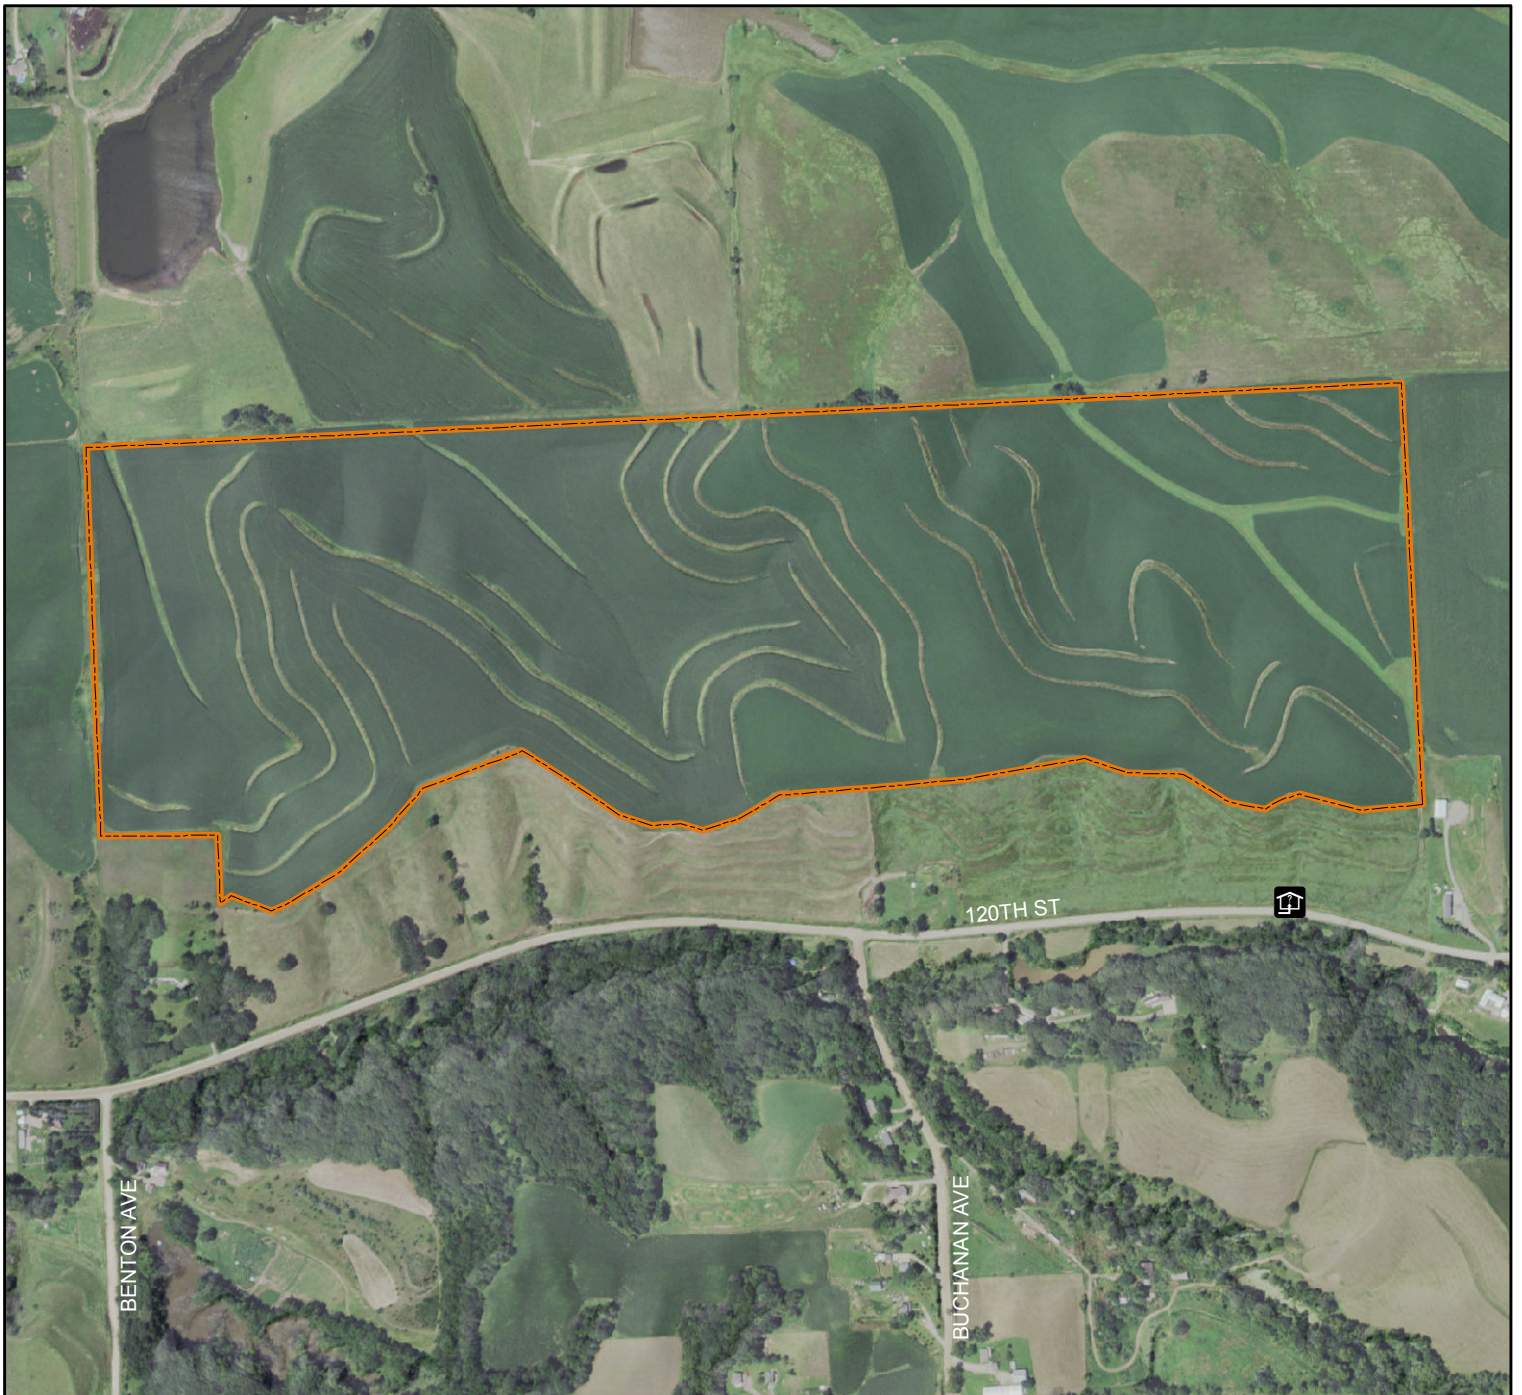

# IHAP - Woodbury County 8

## Legend

- IHAP Areas open to hunting
-  IHAP Enrolled Land
-  Drop Box Location
- 2015 Aerial Photography

Map Creation Date: 8/2017

**WALK-IN HUNTING ONLY FROM  
SEPT. 1 - MAY 31  
ALL OTHER ACTIVITIES PROHIBITED  
PLEASE RESPECT PRIVATE PROPERTY**

Acres: 169

Habitat: Grassland

Species: Deer, Turkey, Pheasant,  
Quail

Woodbury County, Iowa  
T-89N, R46W, Sections 7,8

Directions: Hwy 75 N of Sioux City to D12 exit.  
0.75 mile E on D12, 2 miles S on  
120th St. Access IHAP tract through  
pasture.