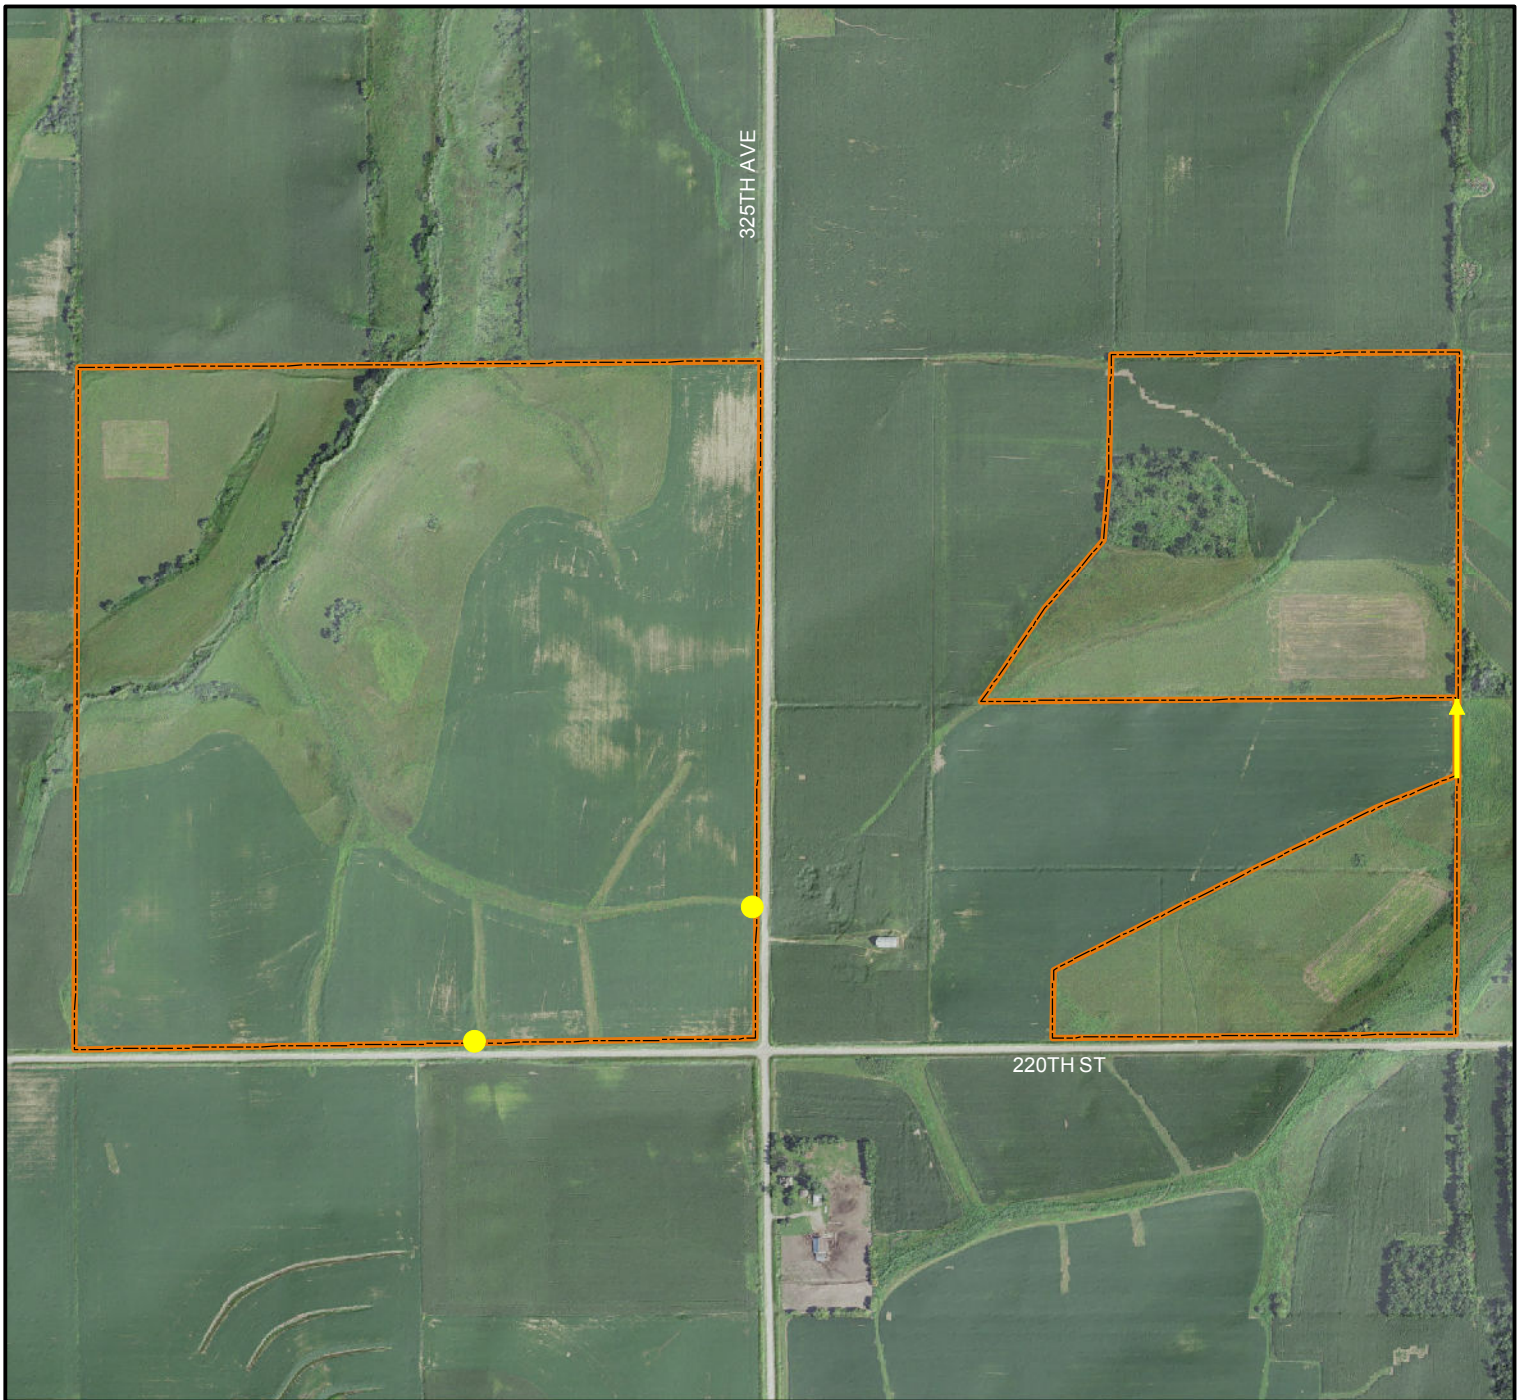

# IHAP - Winneshiek County 1

## Legend

- IHAP Areas open to hunting
-  IHAP Enrolled Land
-  Access Point
- 2017 Aerial Photography

Map Creation Date: 8/2019

**WALK-IN HUNTING ONLY FROM  
SEPT. 1 - MAY 31  
ALL OTHER ACTIVITIES PROHIBITED  
PLEASE RESPECT PRIVATE PROPERTY**

Acres: 227

Habitat: Grassland

Species: Deer, Turkey, Pheasant,  
Rabbit, Dove

Winneshiek County, Iowa  
T98N, R-10W, Sections 32-33

Directions: 2.5 miles S of Ridgeway on W14,  
3 miles W on 220th St.