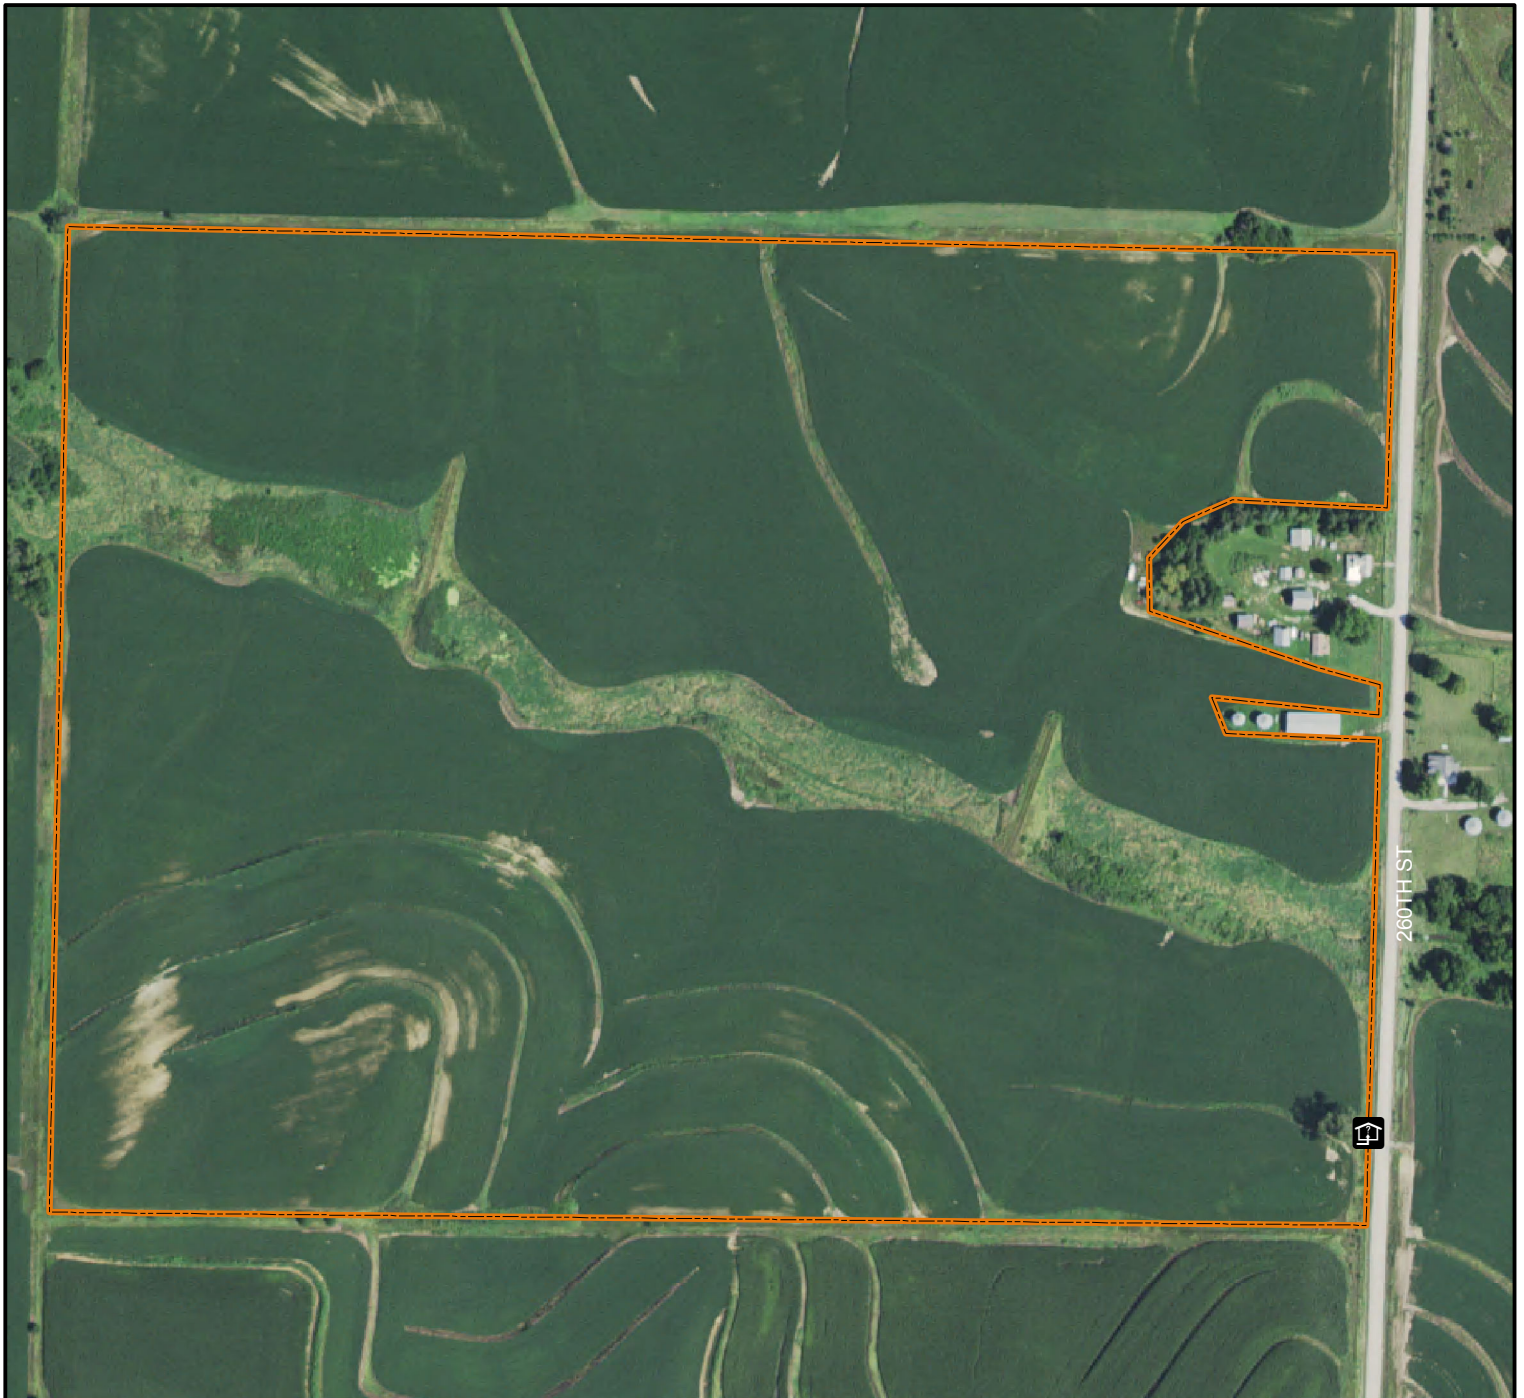

IHAP - Pottawattamie County 1

Legend

- IHAP Areas open to hunting
-  IHAP Enrolled Land
-  Drop Box Location
- 2015 Aerial Photography

Map Creation Date: 8/2016

**WALK-IN HUNTING ONLY FROM
SEPT. 1 - MAY 31
ALL OTHER ACTIVITIES PROHIBITED
PLEASE RESPECT PRIVATE PROPERTY**

Acres: 113
Habitat: Grassland
Species: Deer, Pheasant

Pottawattamie County, Iowa
T-74N, R-42W, Section 8

Directions: 3.75 miles W of Treynor on
Hwy 92, 0.5 mile S on 260th St