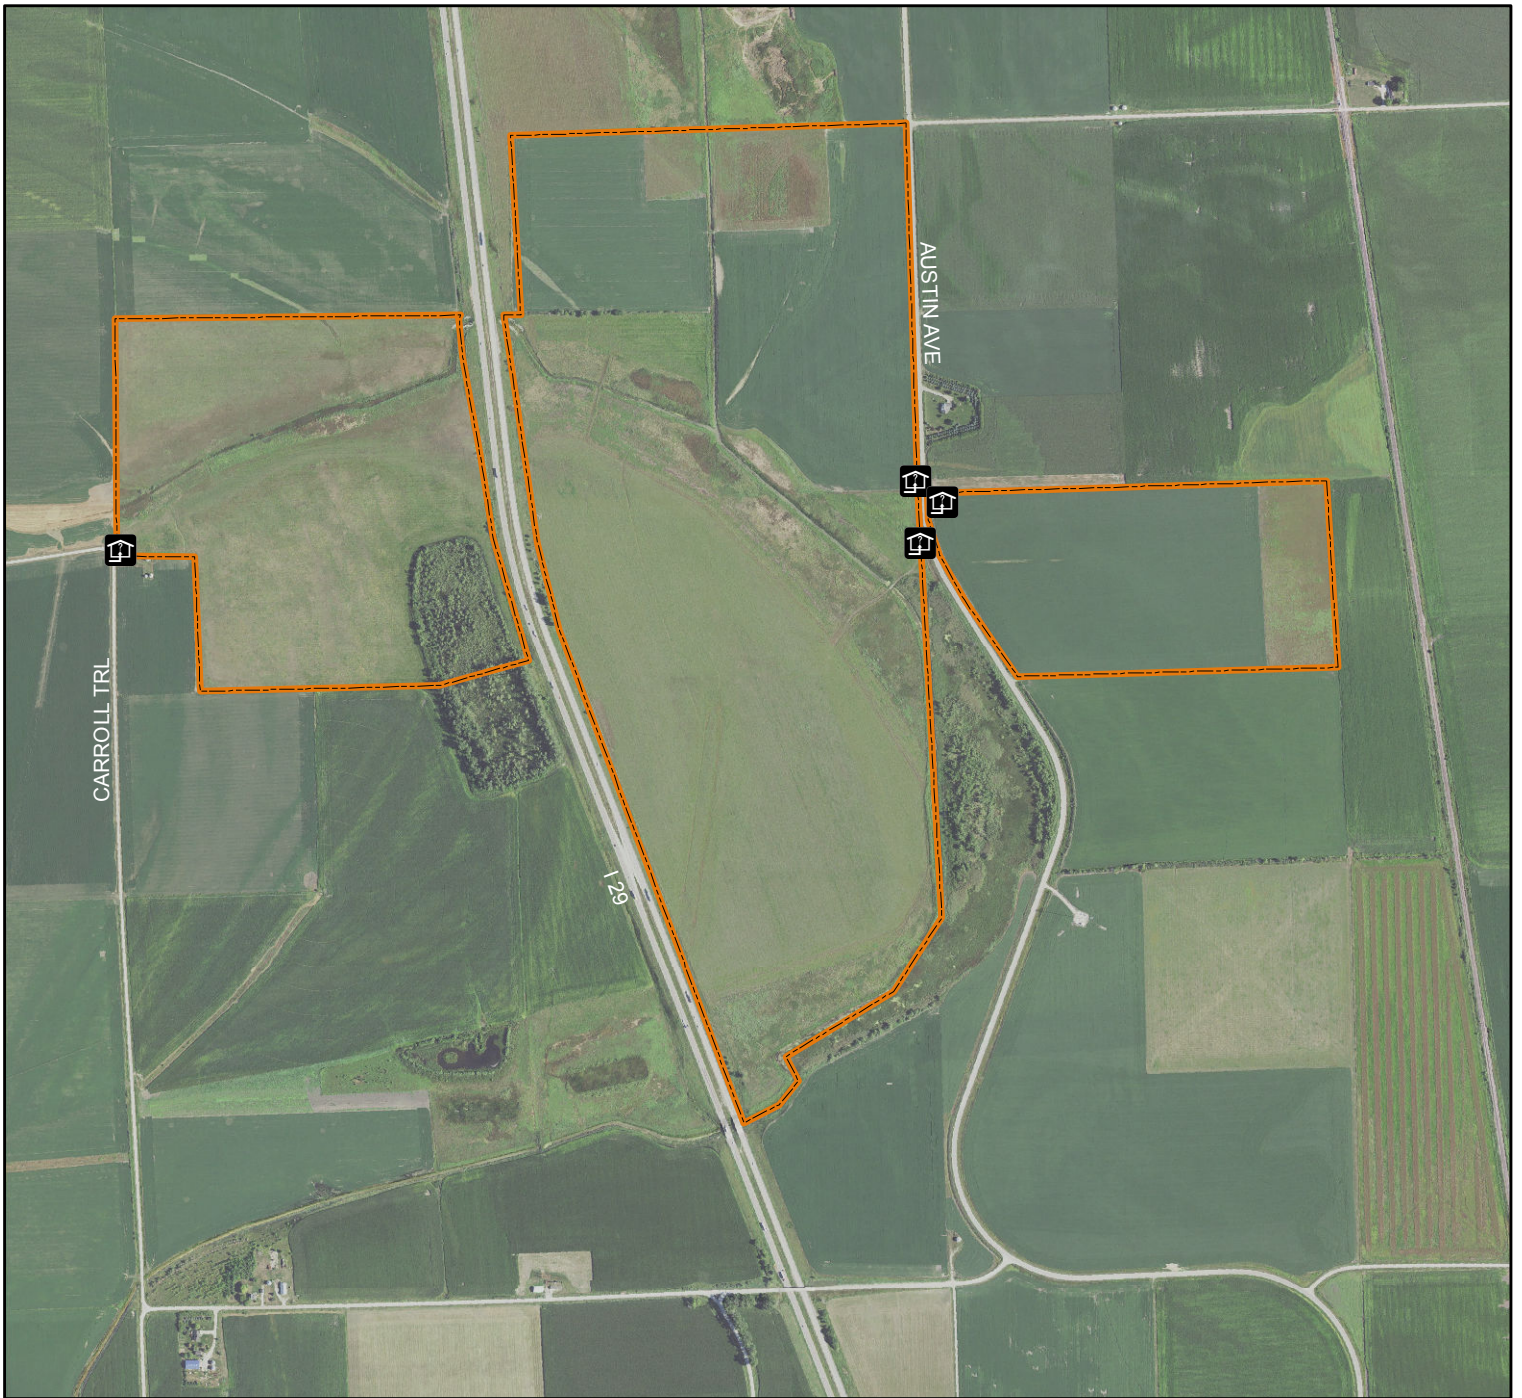

IHAP - Harrison County 4

Legend

- IHAP Areas open to hunting
-  IHAP Enrolled Land
-  Drop Box Location
- 2017 Aerial Photography

Map Creation Date: 8/2018

**WALK-IN HUNTING ONLY FROM
SEPT. 1 - MAY 31
ALL OTHER ACTIVITIES PROHIBITED
PLEASE RESPECT PRIVATE PROPERTY**

Acres: 500

Habitat: Mixed

Species: Pheasant, Waterfowl

Harrison County, Iowa
T-79N, R45, Sections 1-2, 12

Directions: 2 miles S of Mondamin on
Austin Ave (K45)