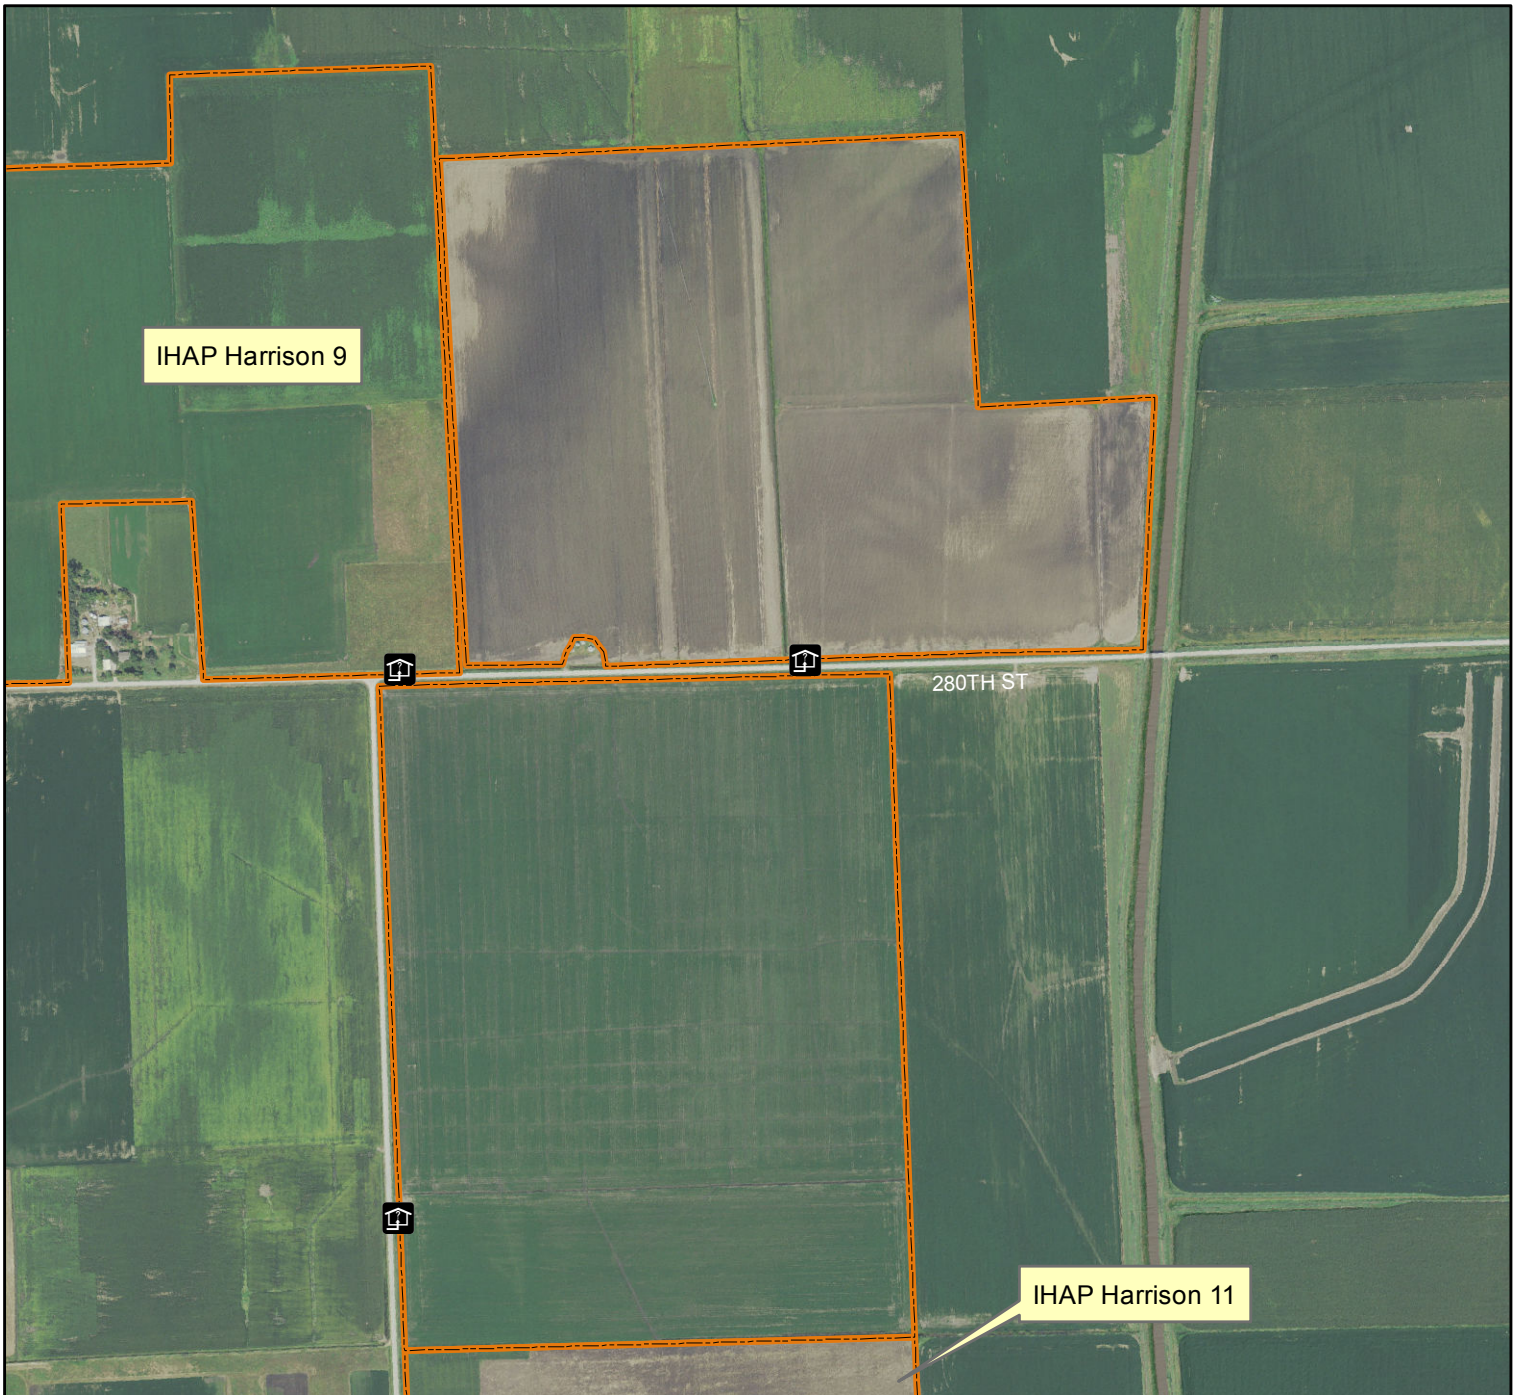

# IHAP - Harrison County 10

**Legend**

-  IHAP Areas open to hunting
-  IHAP Enrolled Land
-  Drop Box Location
-  2015 Aerial Photography

  
Map Creation Date: 8/2017

N  
Feet  
0 250 500

**WALK-IN HUNTING ONLY FROM  
SEPT. 1 - MAY 31  
ALL OTHER ACTIVITIES PROHIBITED  
PLEASE RESPECT PRIVATE PROPERTY**

Acres: 383

Habitat: Grassland

Species: Pheasant

Harrison County, Iowa  
T-78-79N, R43-44, Sections 4,31,36

*Directions: 2 miles N of Missouri Valley  
on Loess Hills Trail, 0.5 miles  
W on 280th St*

Every effort has been made to accurately depict the boundaries on this map. However, users should rely on boundary signs actually located in this area to ensure they do not trespass on private property.