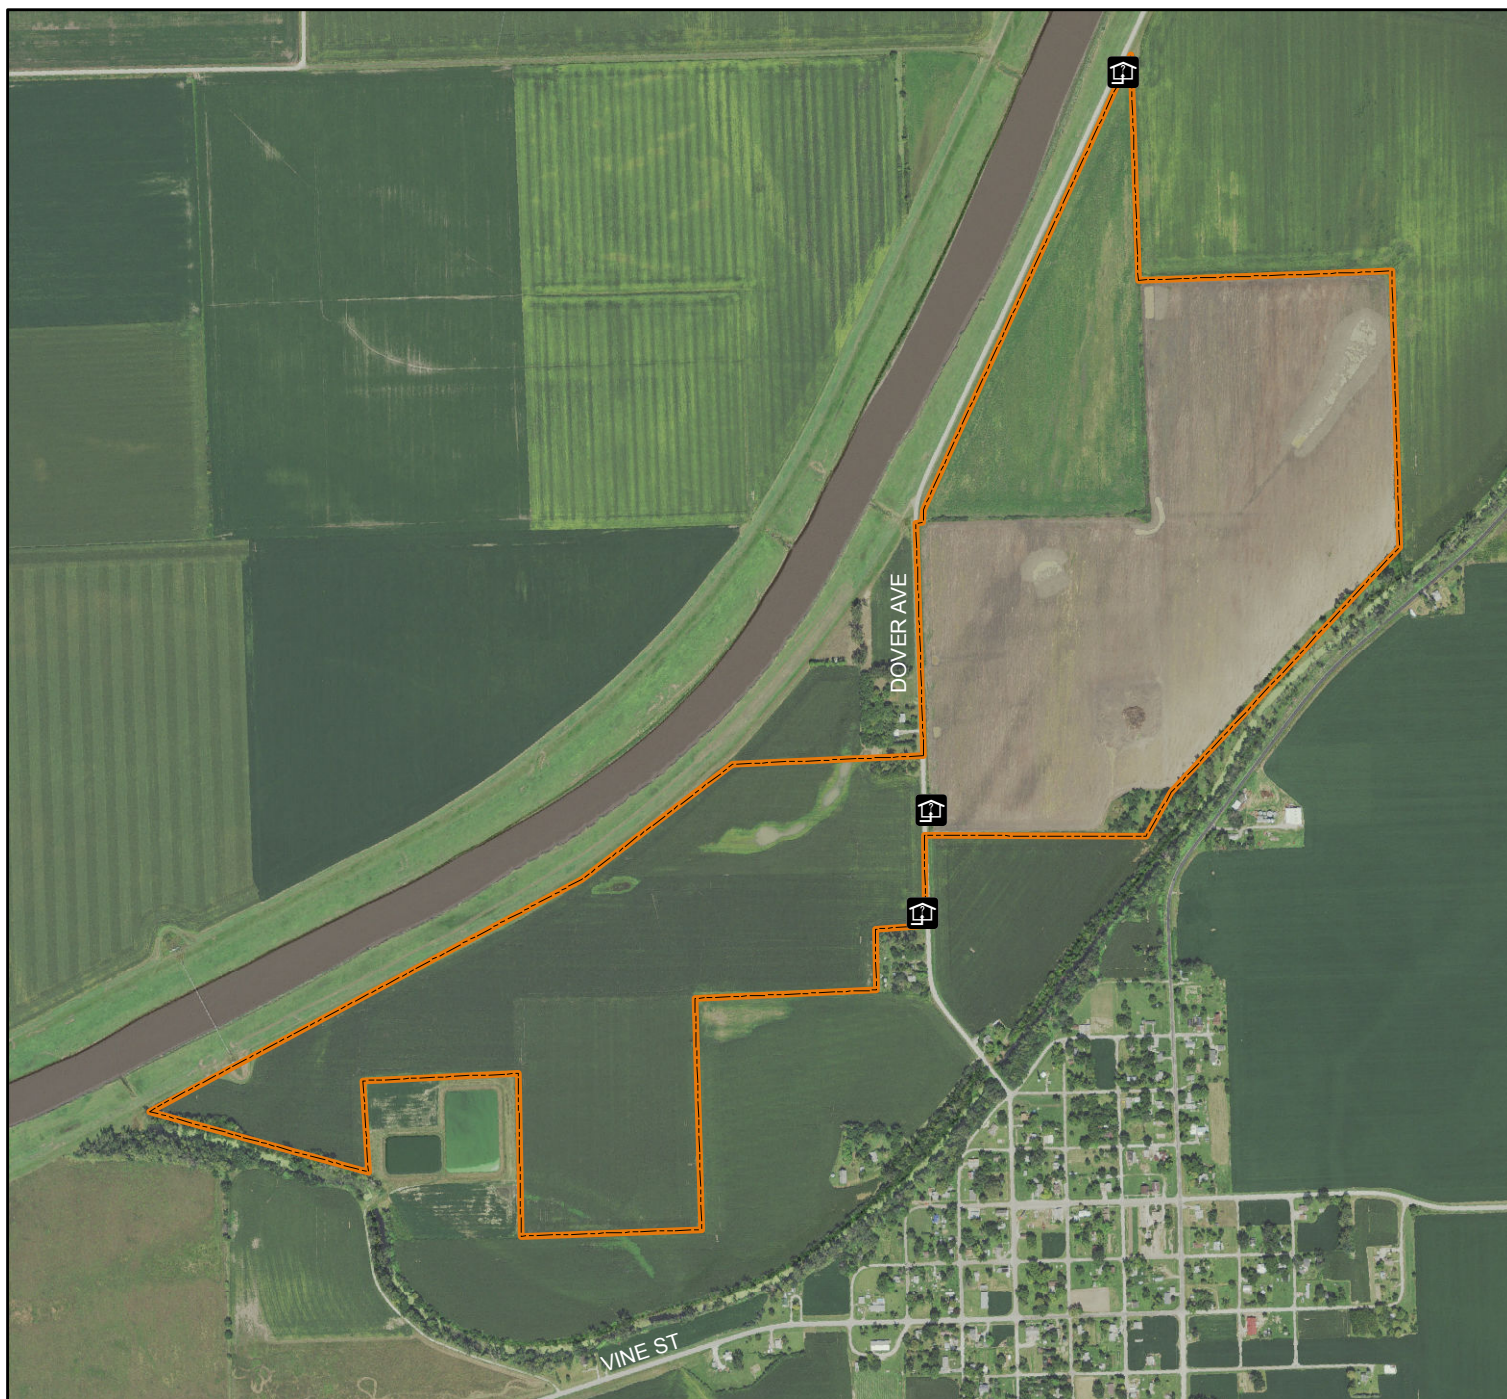

# IHAP - Harrison County 1

## Legend

IHAP Areas open to hunting

 IHAP Enrolled Land

 Drop Box Location

2015 Aerial Photography

Map Creation Date: 8/2018

**WALK-IN HUNTING ONLY FROM  
SEPT. 1 - MAY 31  
ALL OTHER ACTIVITIES PROHIBITED  
PLEASE RESPECT PRIVATE PROPERTY**

Acres: 278

Habitat: Mixed

Species: Pheasant, Waterfowl

Harrison County, Iowa  
T-81N, R44,45W, Sections 18-19, 23-24

Directions: 0.25 miles N of Little Sioux  
on Dover Ave

Every effort has been made to accurately depict the boundaries on this map. However, users should rely on boundary signs actually located in this area to ensure they do not trespass on private property.