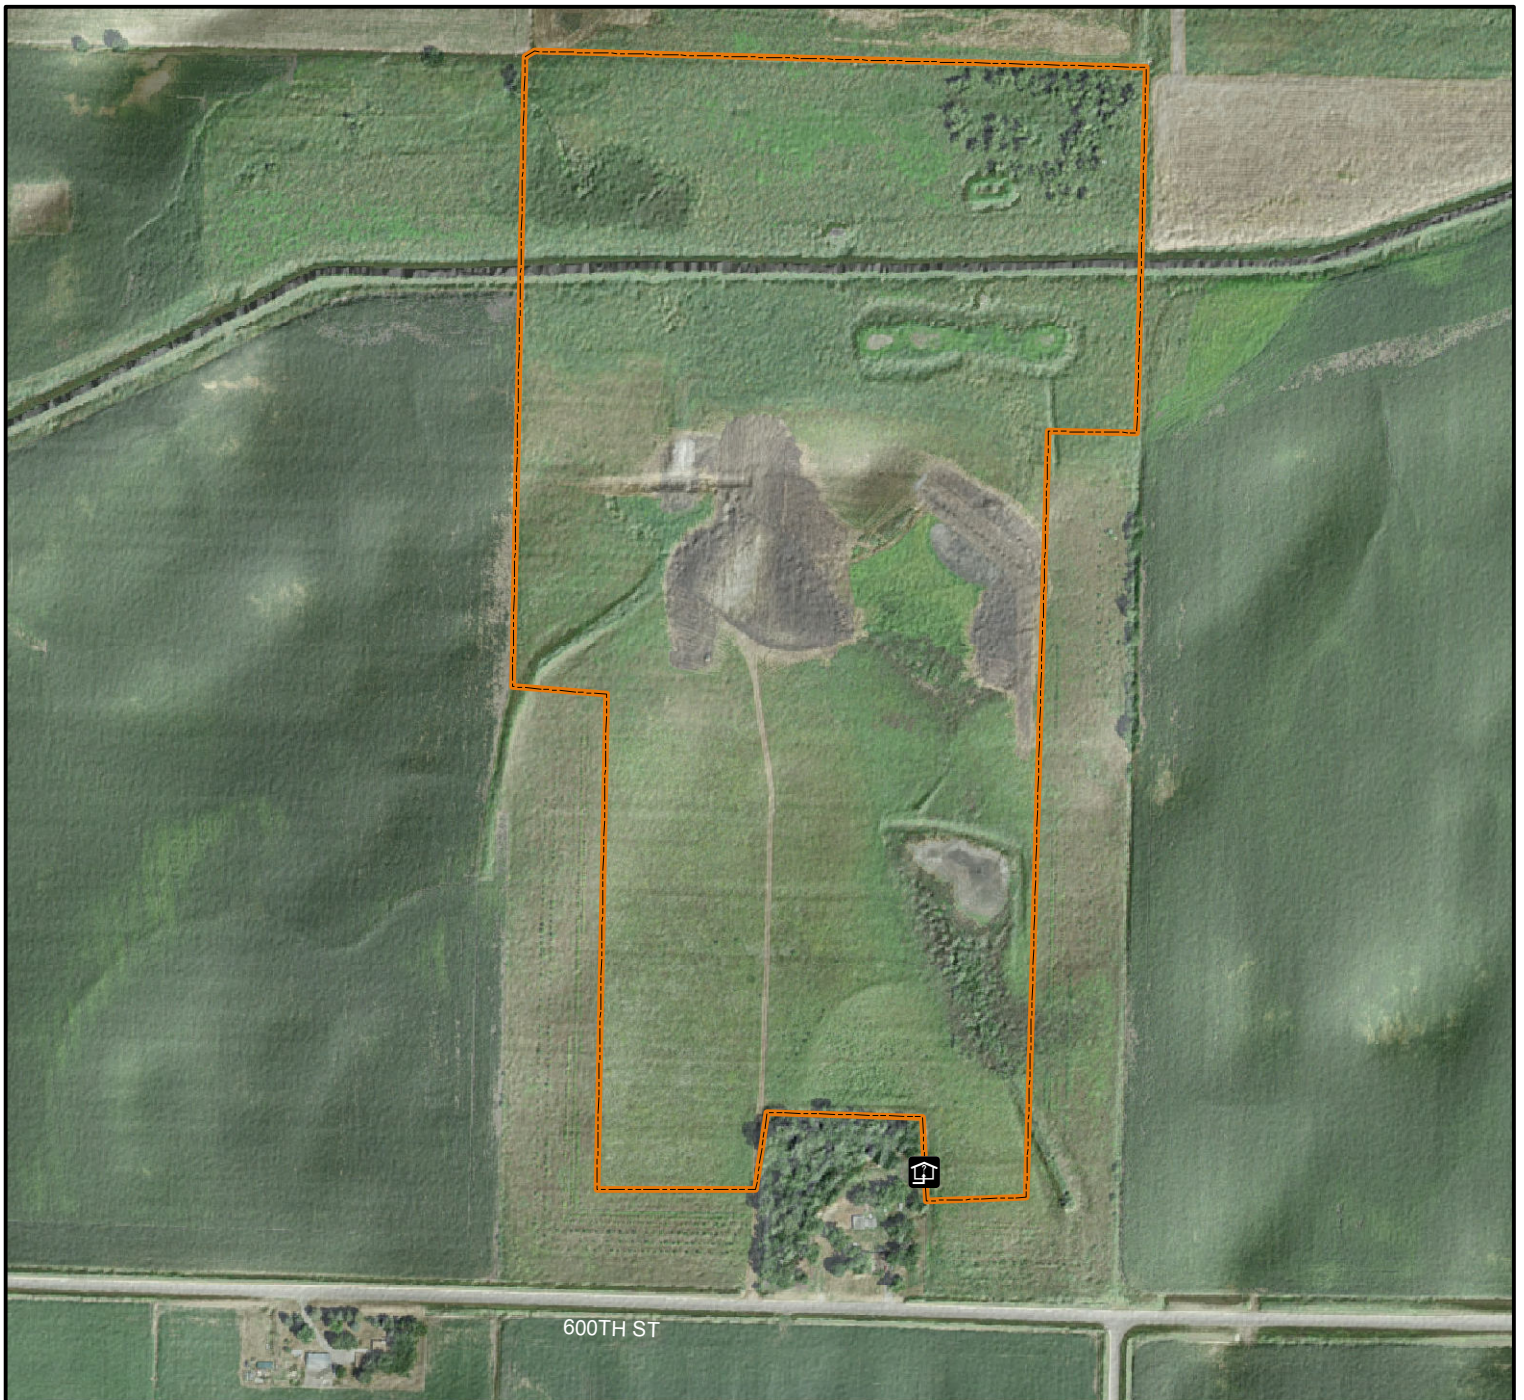

IHAP - Buena Vista County 2

Legend

- IHAP Areas open to hunting
-  IHAP Enrolled Land
-  Drop Box Location
- 2017 Aerial Photography

Map Creation Date: 8/2018

**WALK-IN HUNTING ONLY FROM
SEPT. 1 - MAY 31
ALL OTHER ACTIVITIES PROHIBITED
PLEASE RESPECT PRIVATE PROPERTY**

Acres: 59

Habitat: Mixed

Species: Deer, Pheasant, Waterfowl

Restrictions: Non-Toxic Shot

Buena Vista County, Iowa
T-91N, R-36W, Section 36

Directions: 3 miles N of Newel on 200th Ave,
1 mile W on 600th St