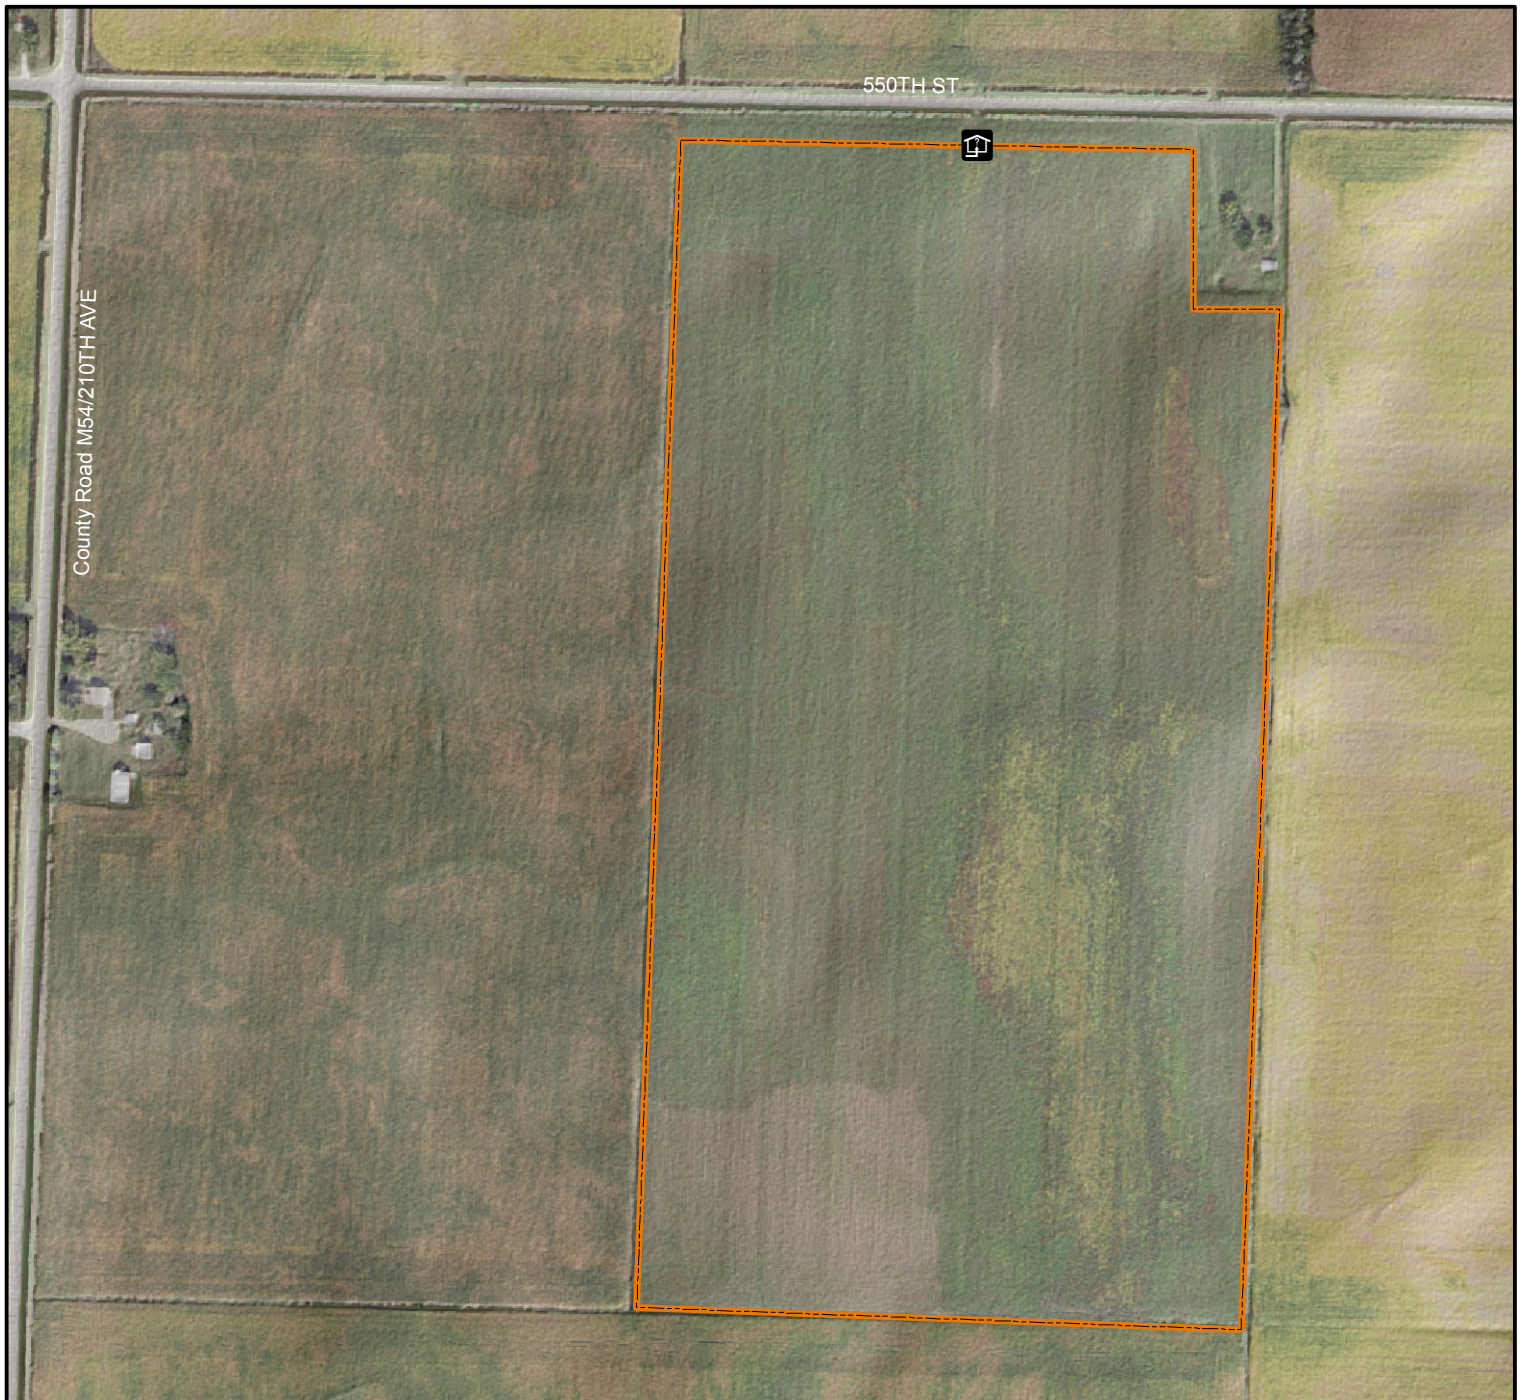

# IHAP - Buena Vista County 1

## Legend

- IHAP Areas open to hunting
-  IHAP Enrolled Land
-  Drop Box Location
- 2017 Aerial Photography

Map Creation Date: 8/2018

**WALK-IN HUNTING ONLY FROM  
SEPT. 1 - MAY 31  
ALL OTHER ACTIVITIES PROHIBITED  
PLEASE RESPECT PRIVATE PROPERTY**

Acres: 80

Habitat: Grassland

Species: Pheasant, Waterfowl, Dove

Restrictions: Non-Toxic Shot

Buena Vista County, Iowa  
T-91N, R-35W, Section 9

Directions: 7 miles N of Newell on M54,  
0.5 mile E on 550th St