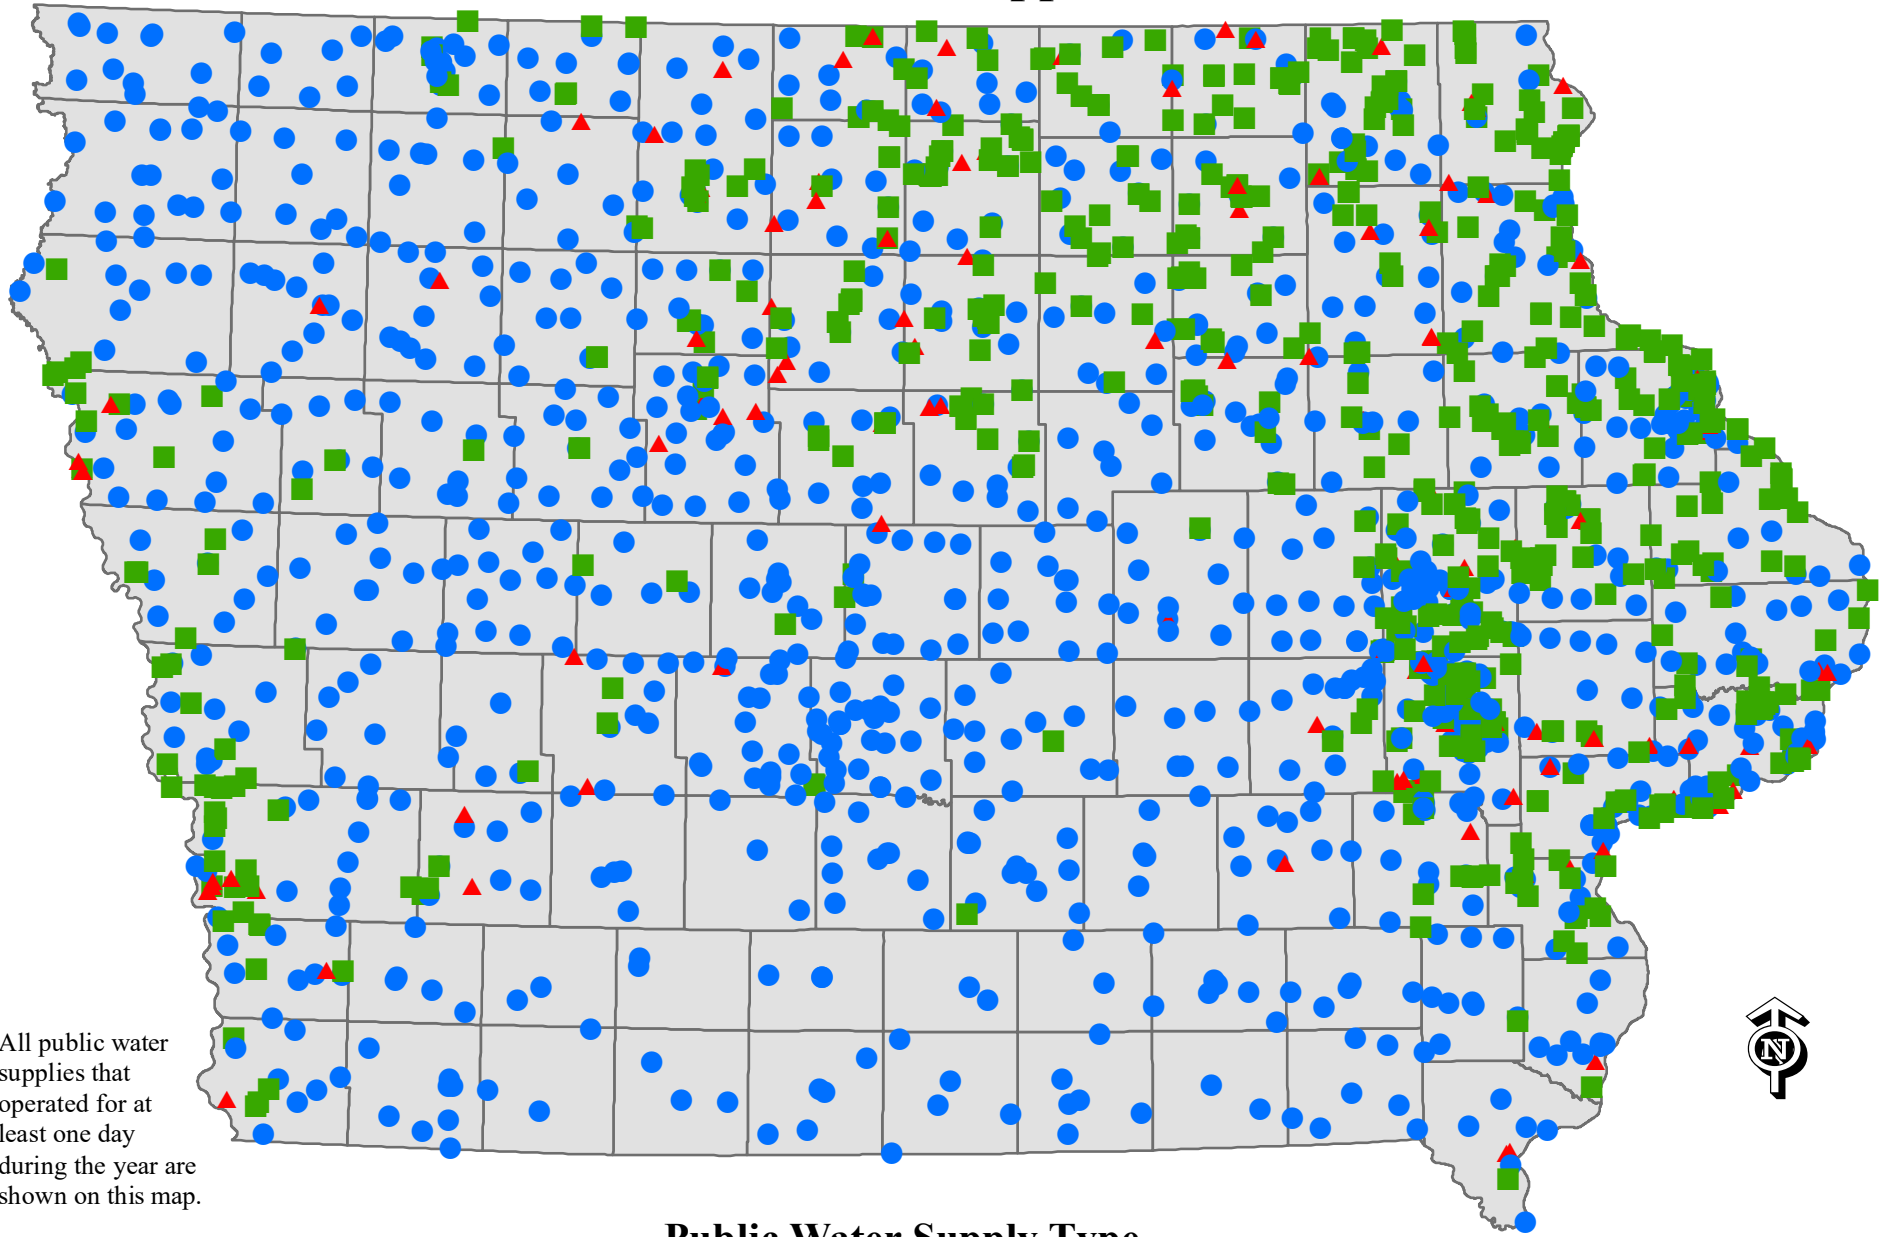

Active Public Water Supplies in 2018

All public water supplies that operated for at least one day during the year are shown on this map.

Public Water Supply Type

- CWS (Community)
- ▲ NTNC (Non-Transient, Non-Community)
- TNC (Transient, Non-Community)