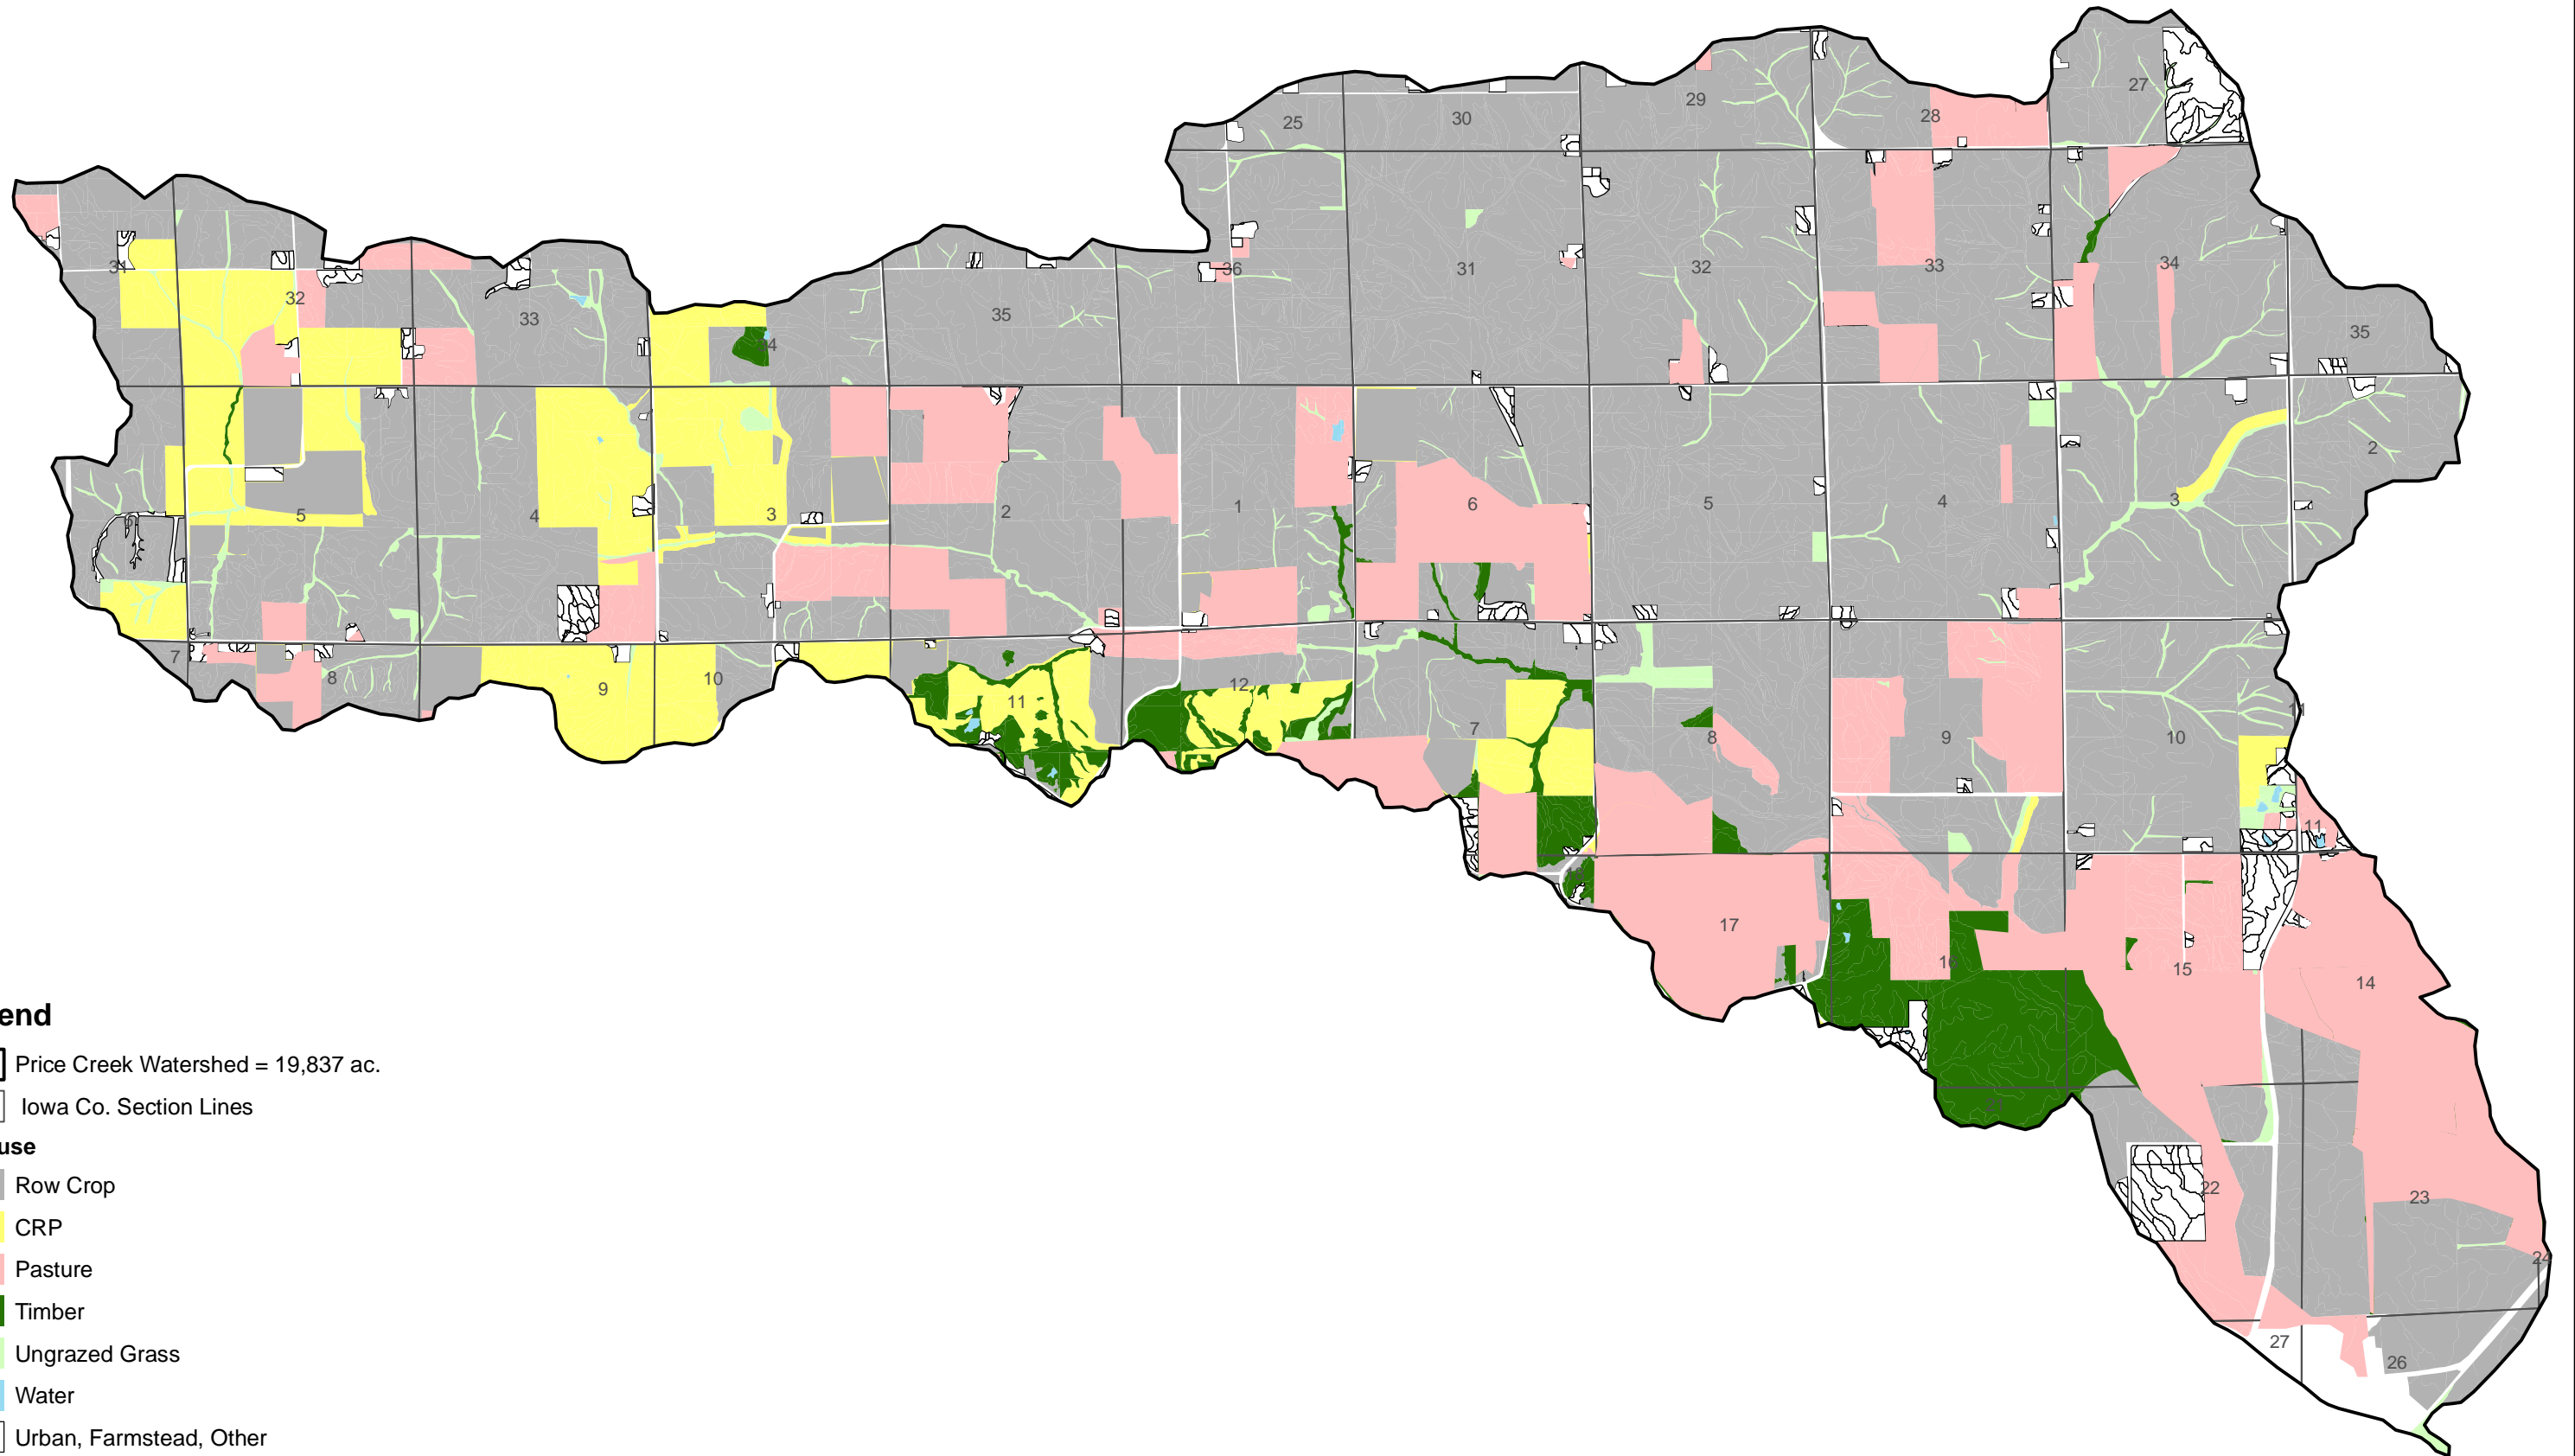

Price Creek Watershed Landuse (Based on 2005 Assessment, 2010 update)

Legend

- Price Creek Watershed = 19,837 ac.
- Iowa Co. Section Lines
- Landuse**
- Row Crop
- CRP
- Pasture
- Timber
- Ungrazed Grass
- Water
- Urban, Farmstead, Other