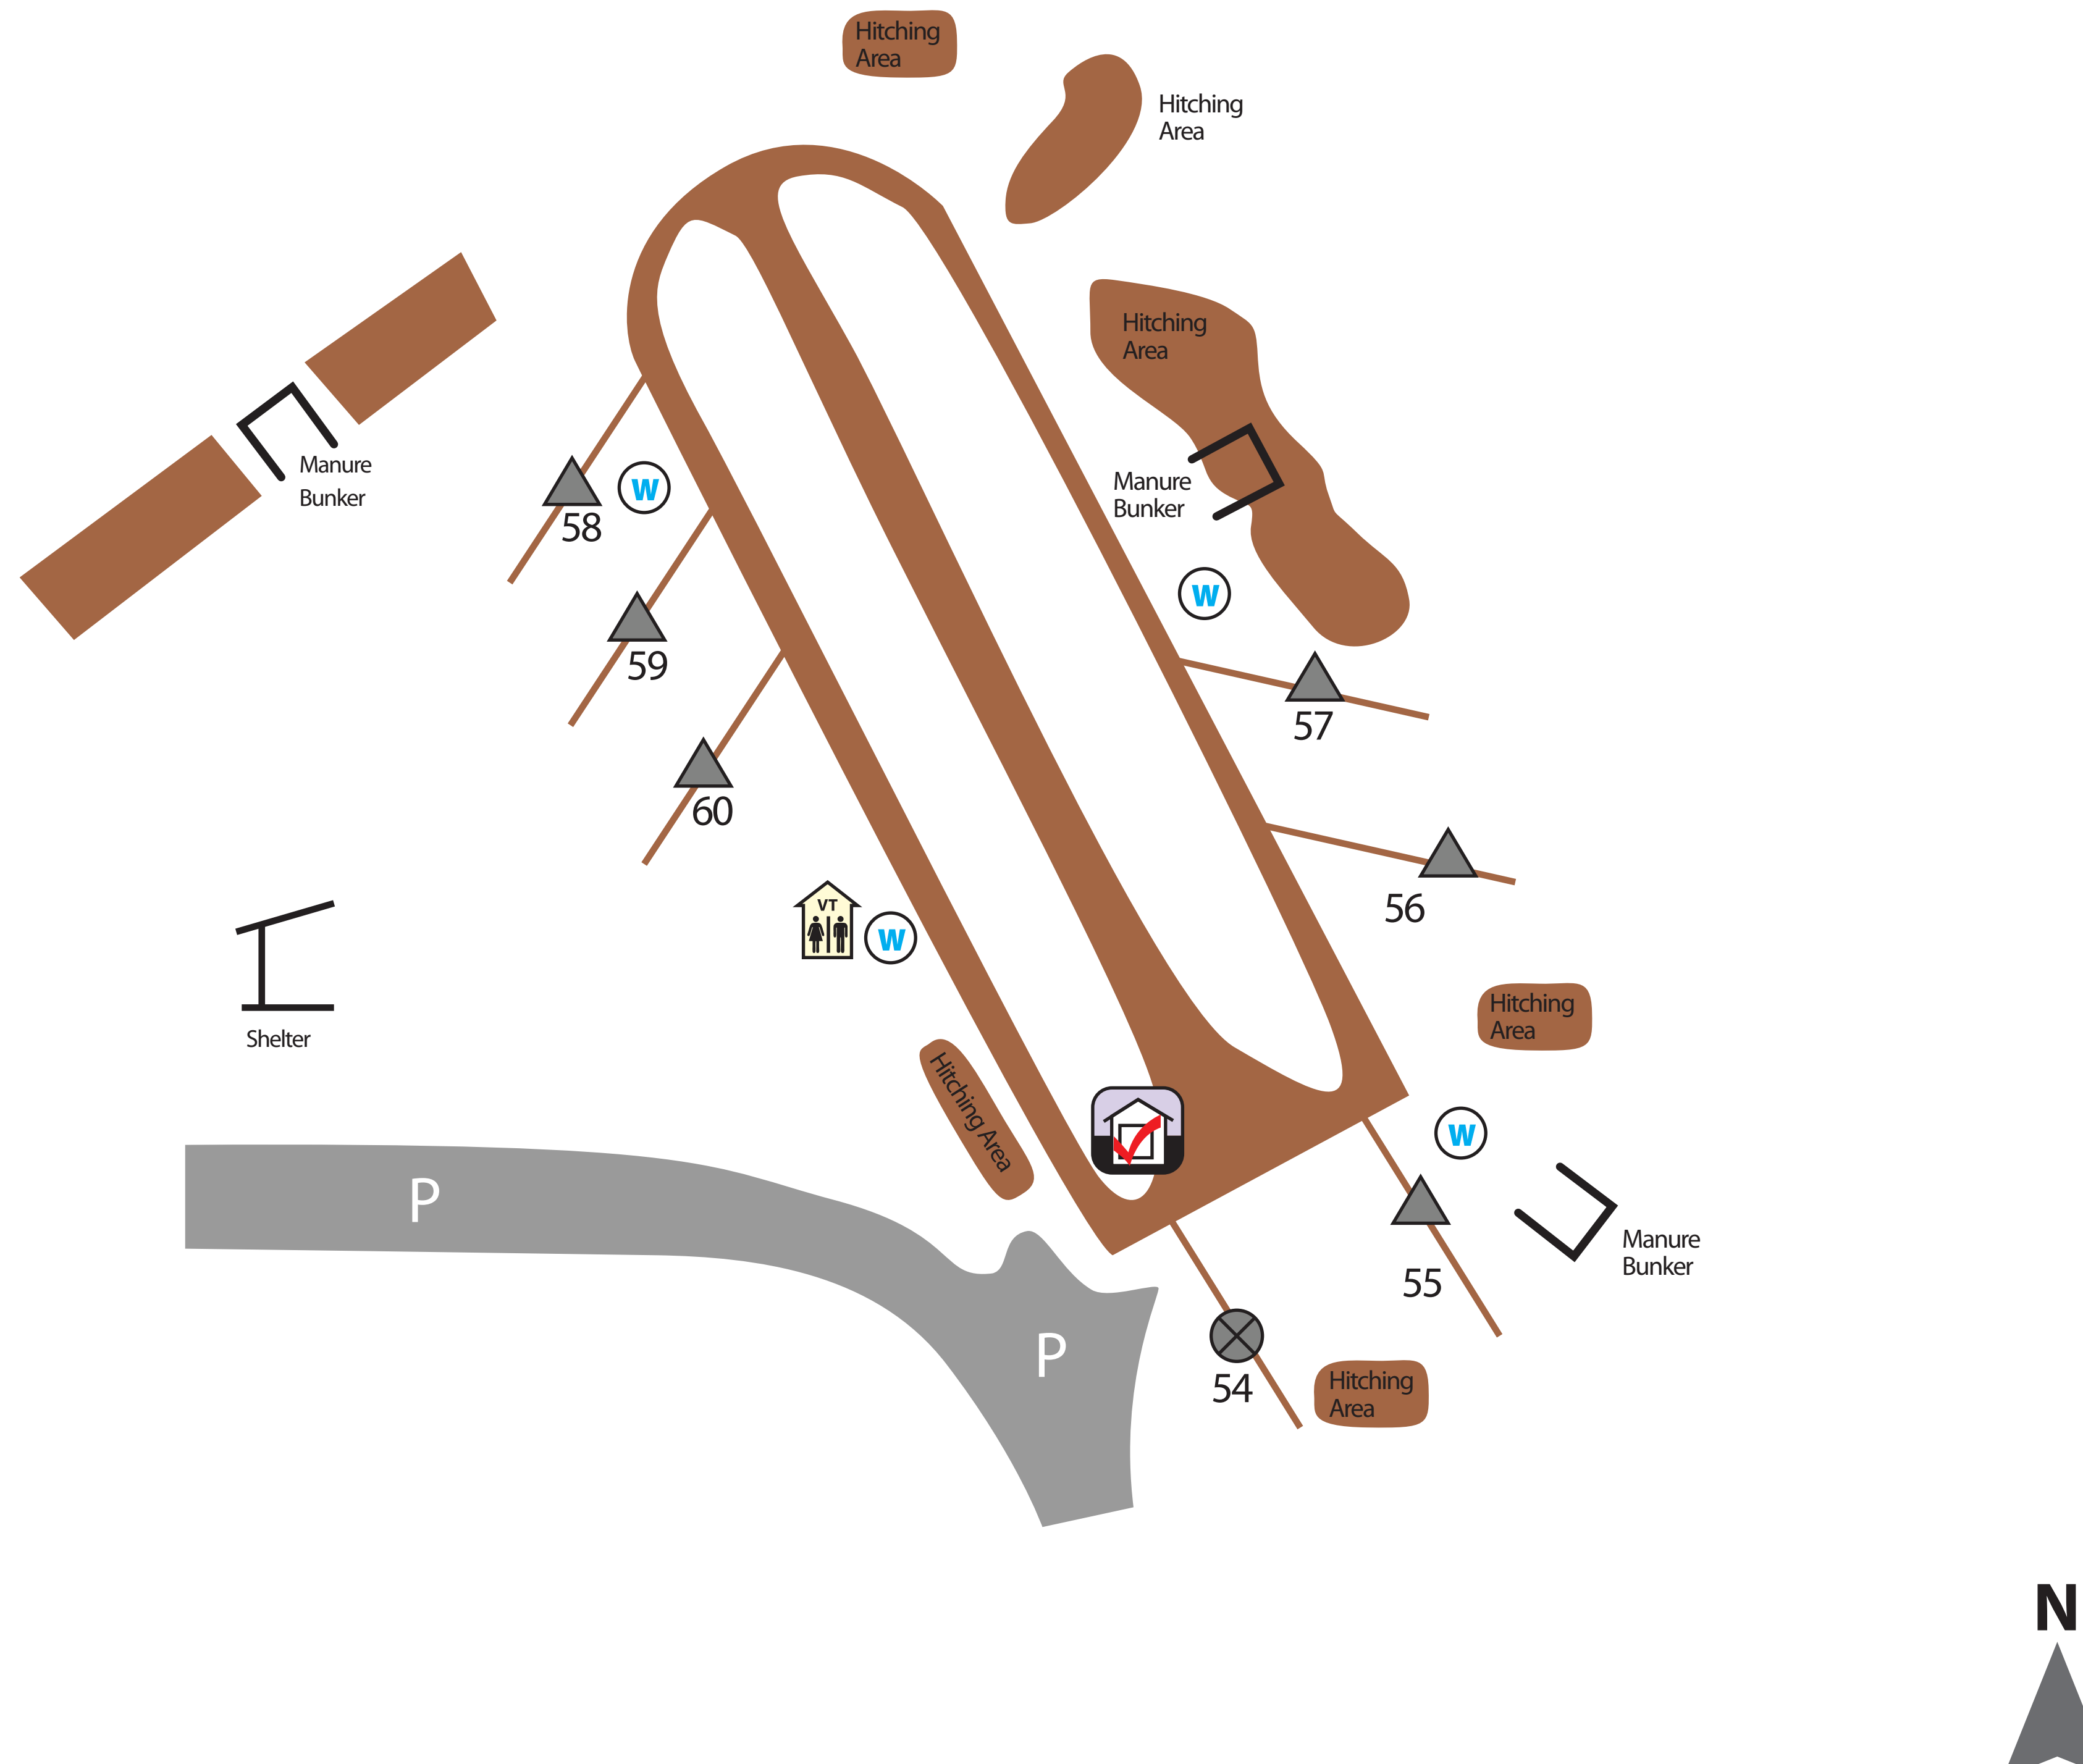

Nine Eagles State Park Modern Campground

- | | |
|----------------|------------------|
| △ Reservable | ⊗ Non-Reservable |
| ▲ 50-amp | ⊗ 50-amp |
| ▲ Non-electric | ⊗ Non-electric |

Nine Eagles State Park Equestrian Campground

Reservable

Non-Reservable

Non-electric

Non-electric

Nine Eagles State Park Non-Electric Campground

Campsites

-  Reservable
-  Non-electric
-  Non-Reservable
-  Non-electric

-  Check in building
-  Modern restroom with shower
-  Outhouse
-  Water
-  Dumpsters