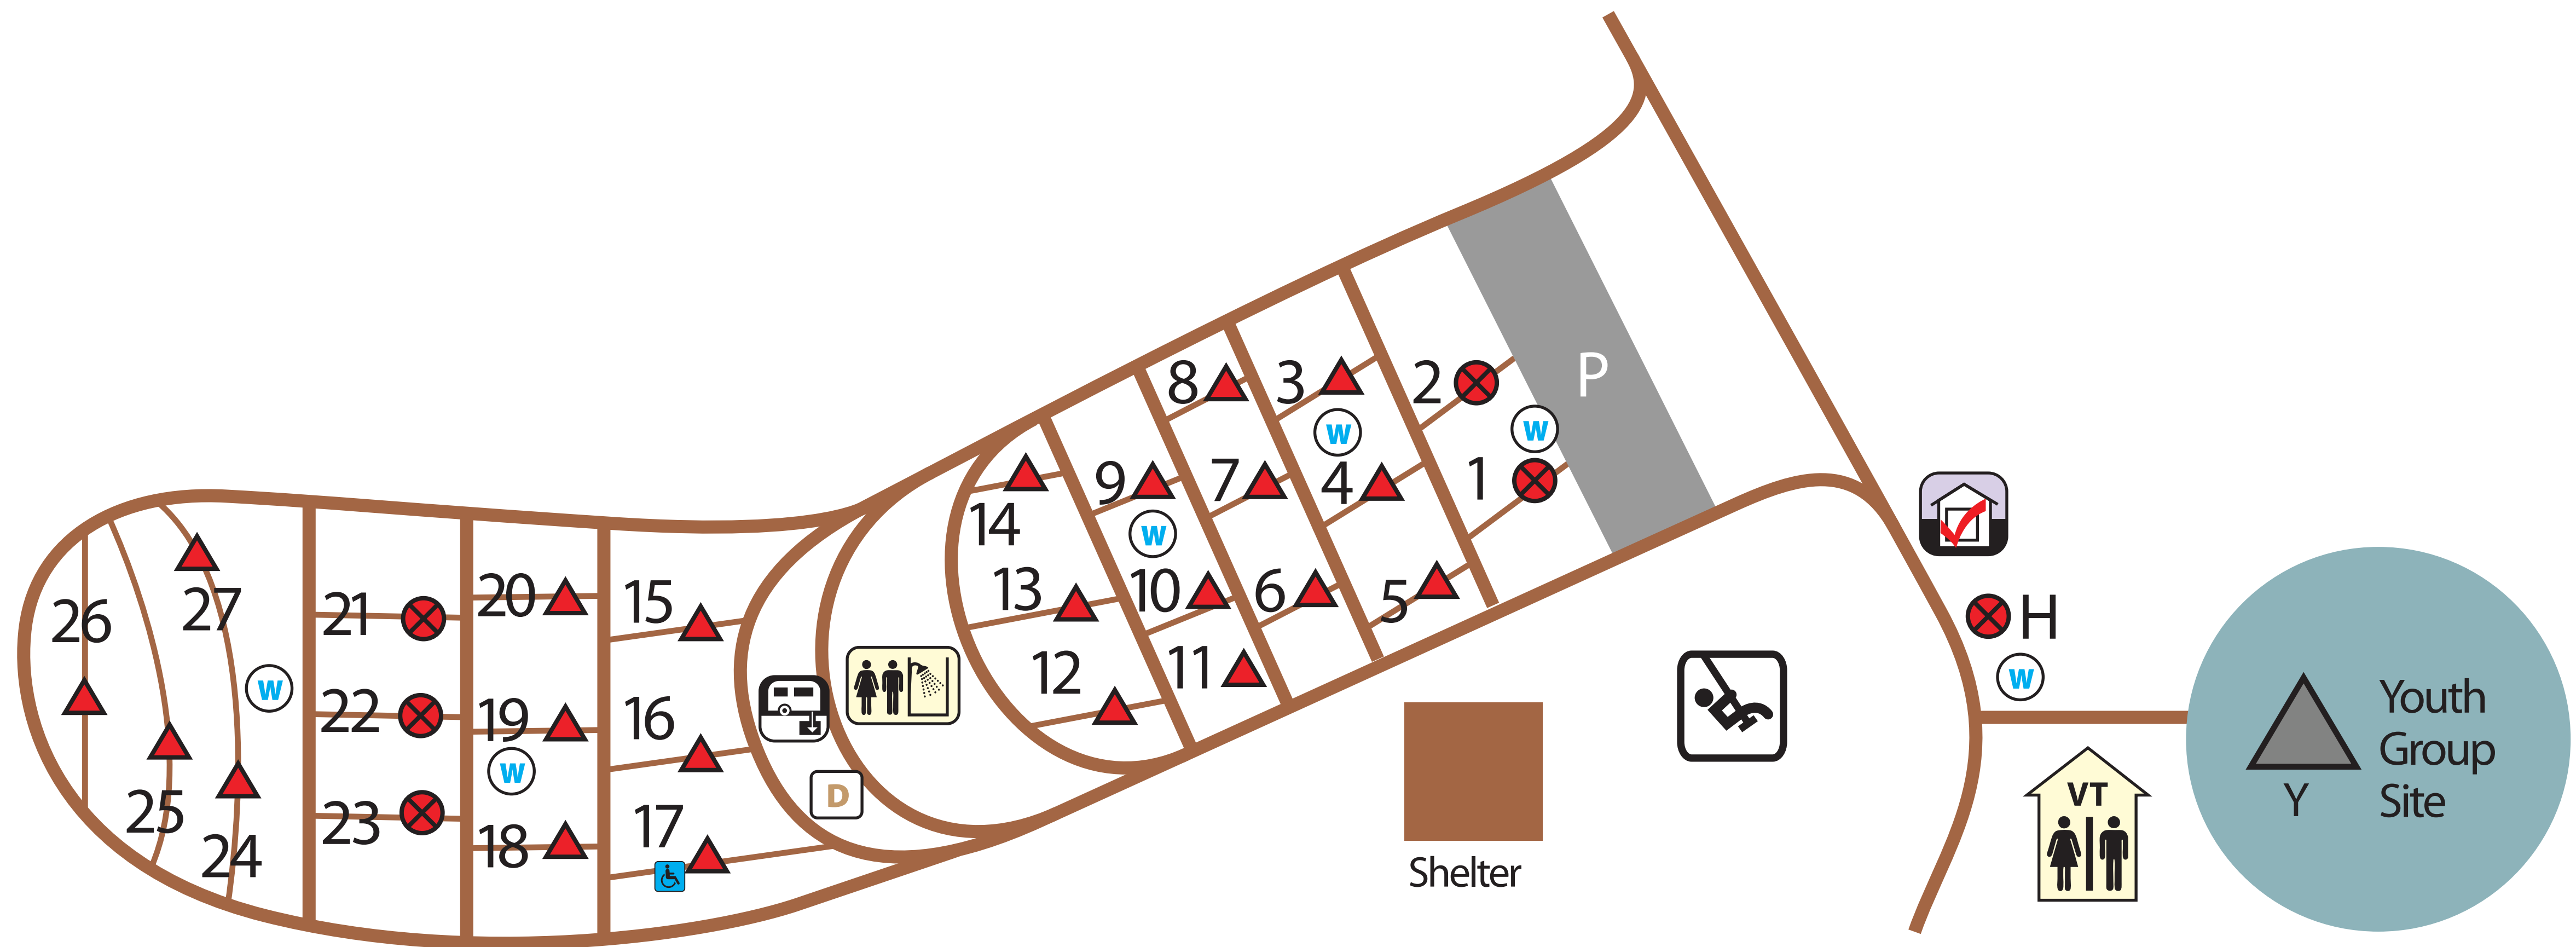

Nine Eagles State Park Modern Campground

- | | |
|----------------|------------------|
| △ Reservable | ⊗ Non-Reservable |
| ▲ 50-amp | ⊗ 50-amp |
| ▲ Non-electric | ⊗ Non-electric |

Nine Eagles State Park Equestrian Campground

Reservable

Non-Reservable

Non-electric

Non-electric

Nine Eagles State Park Non-Electric Campground

Campsites

-  Reservable
-  Non-electric
-  Non-Reservable
-  Non-electric

-  Check in building
-  Modern restroom with shower
-  Outhouse
-  Water
-  Dumpsters