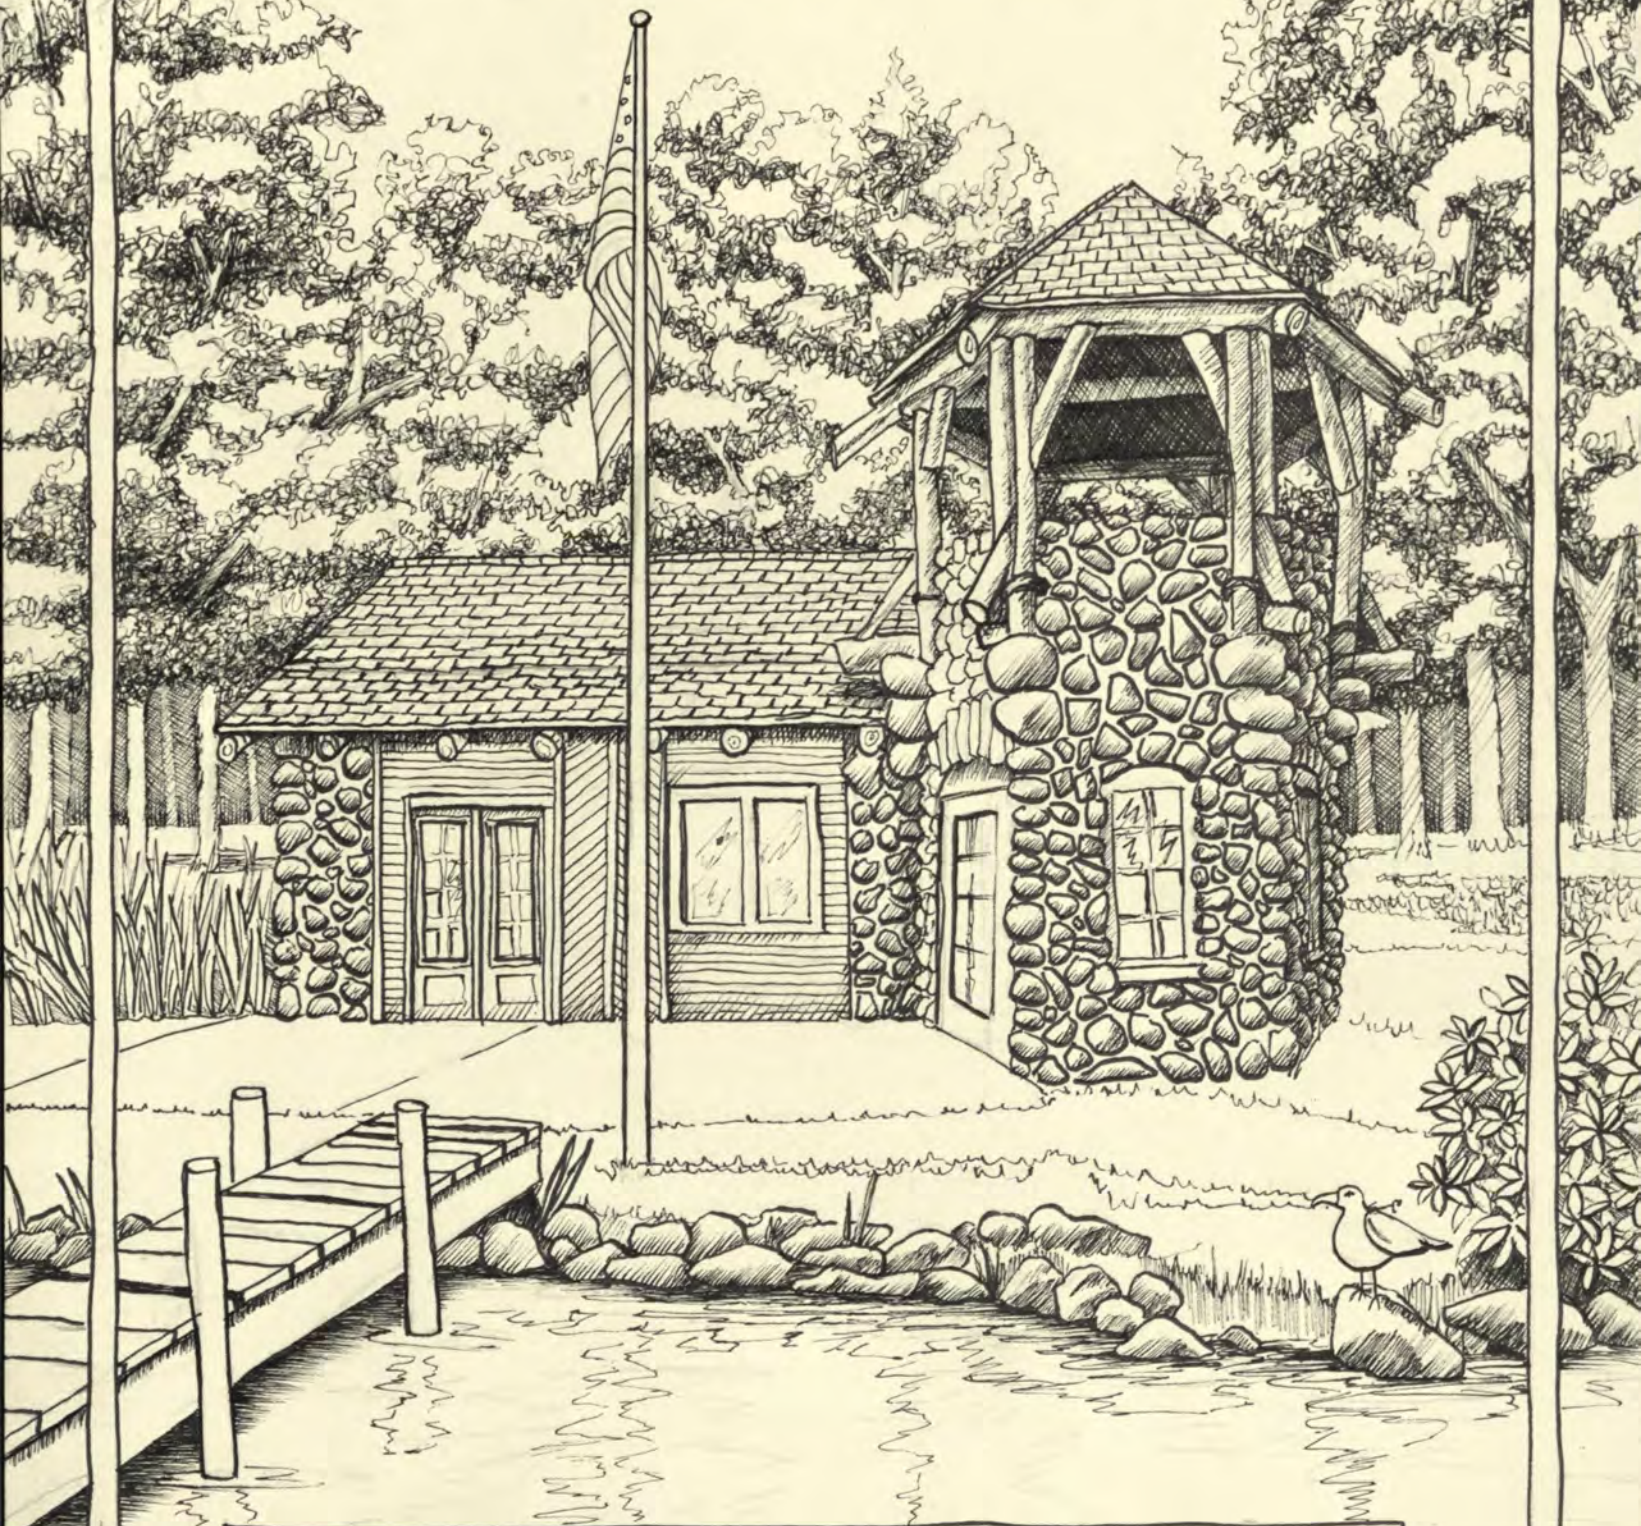

GULL POINT STATE PARK

WEST LAKE OKOBOJI, IOWA