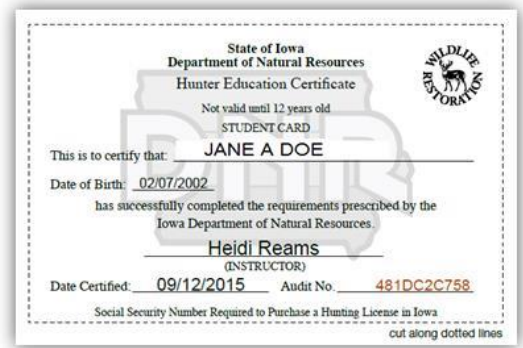

Online Hunter Education Certificate