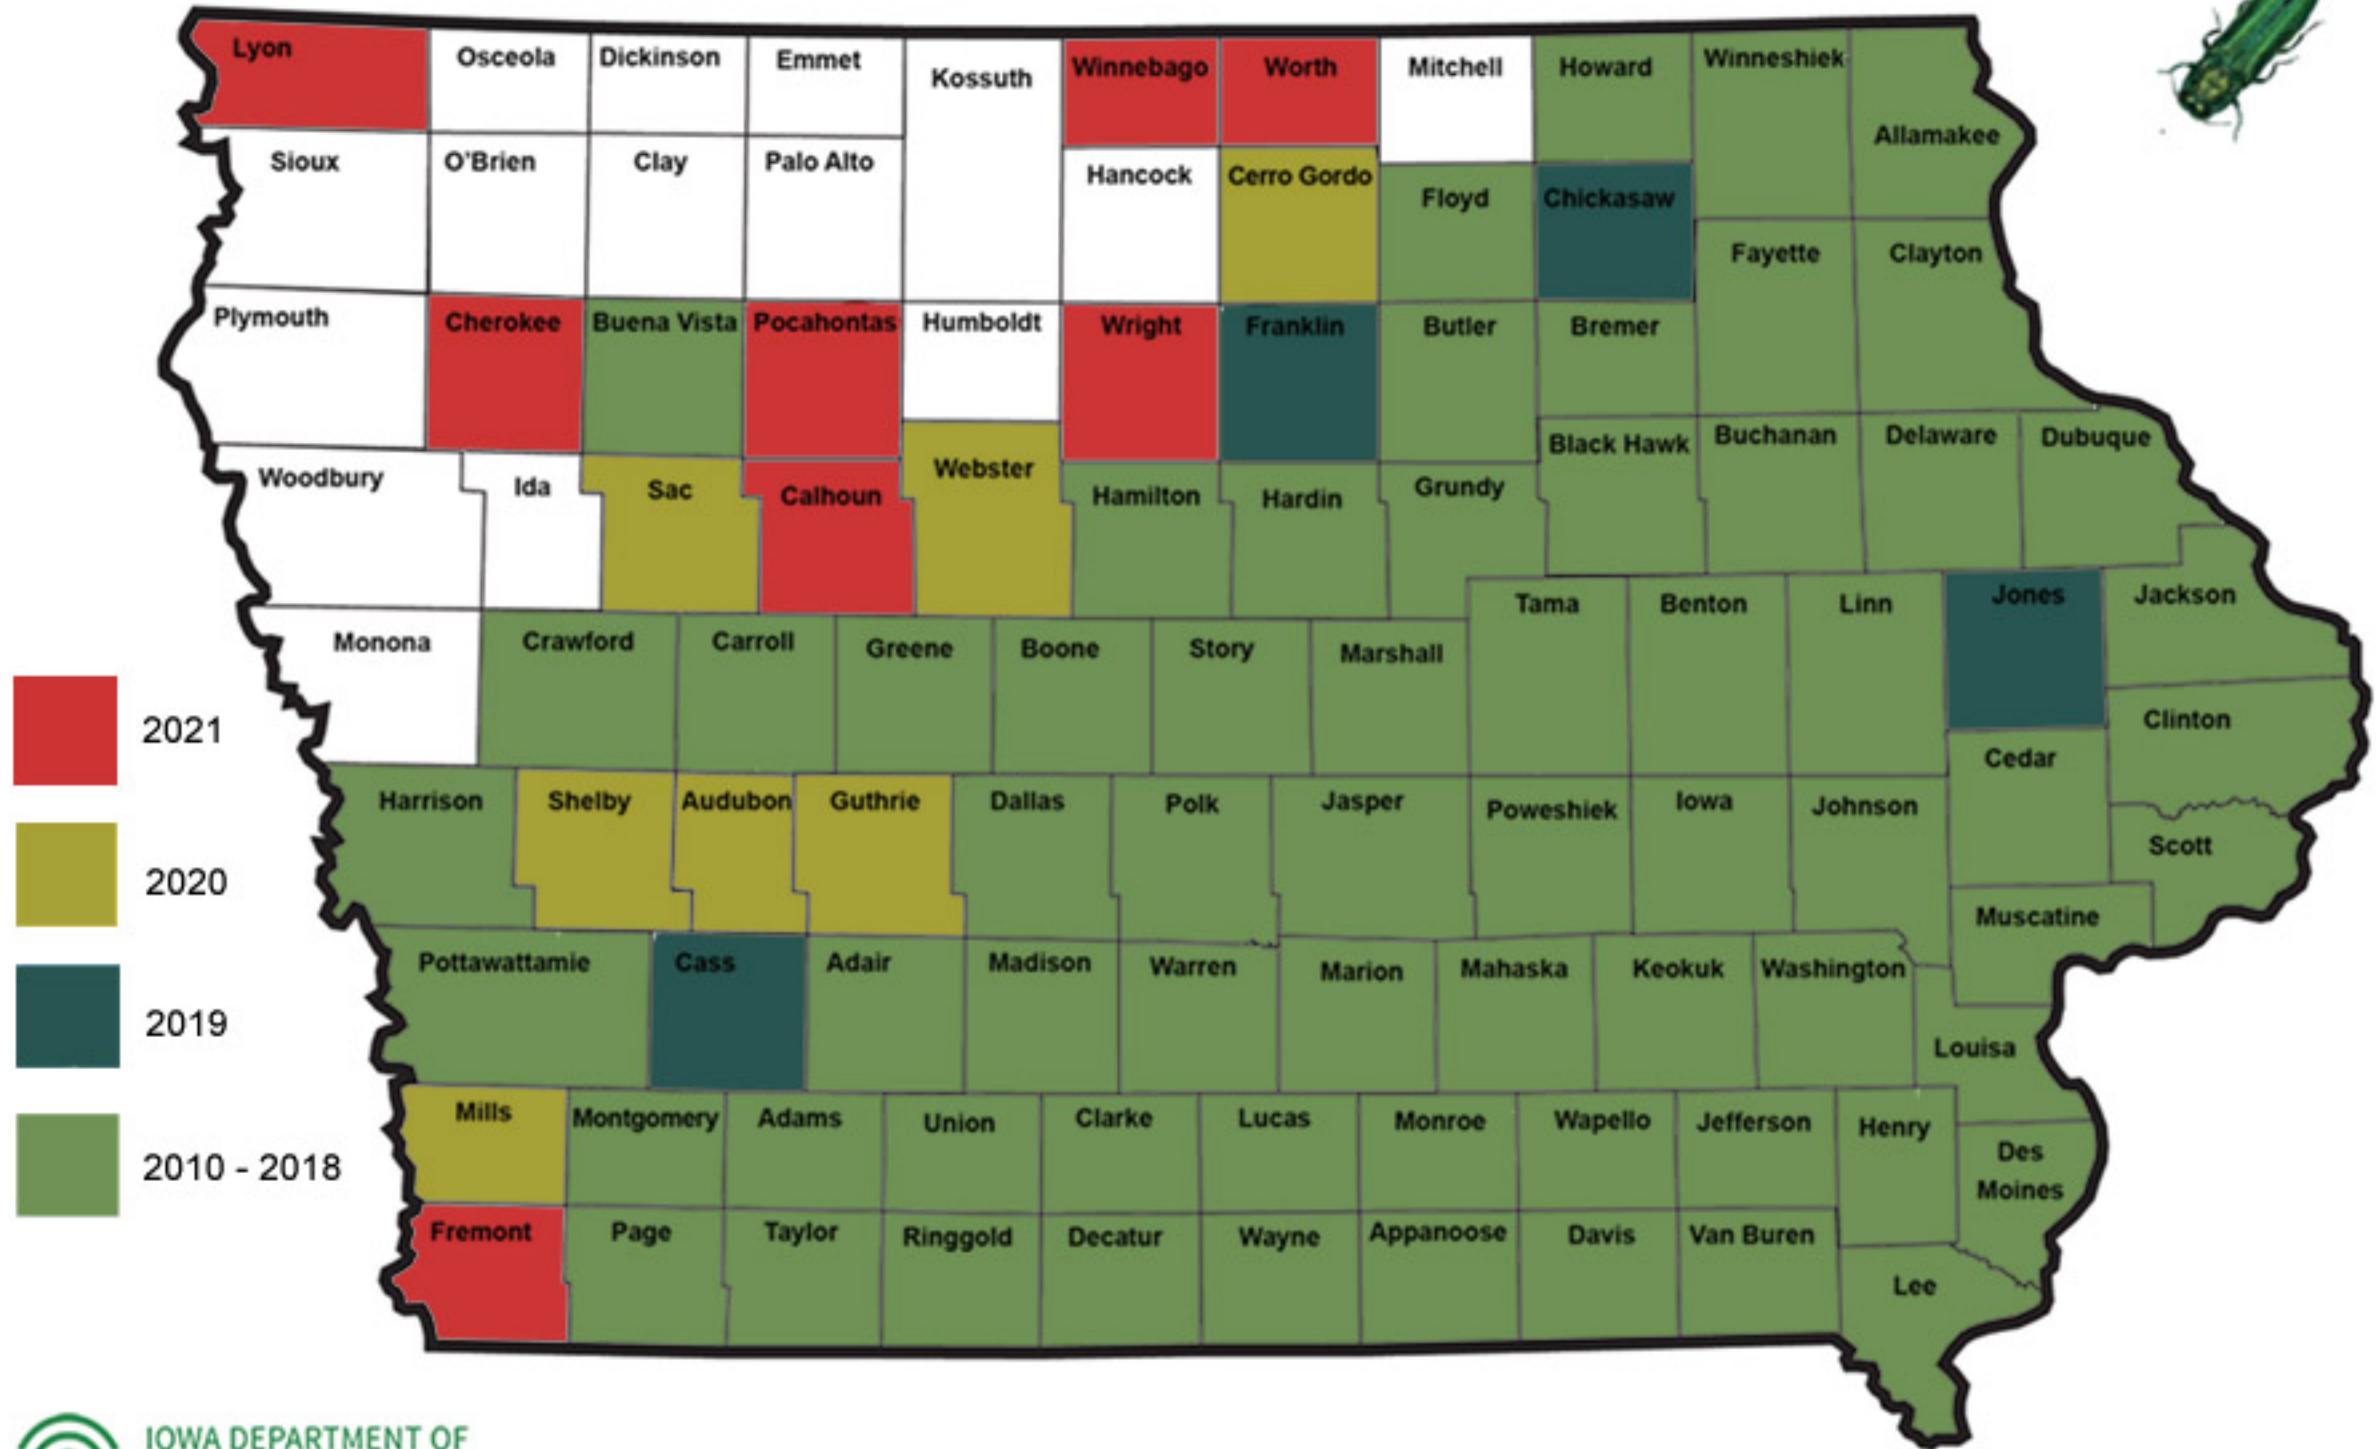

# IOWA EMERALD ASH BORER (EAB) INFESTATION STATUS

Counties where EAB has been confirmed

Map date: 8/9/2021