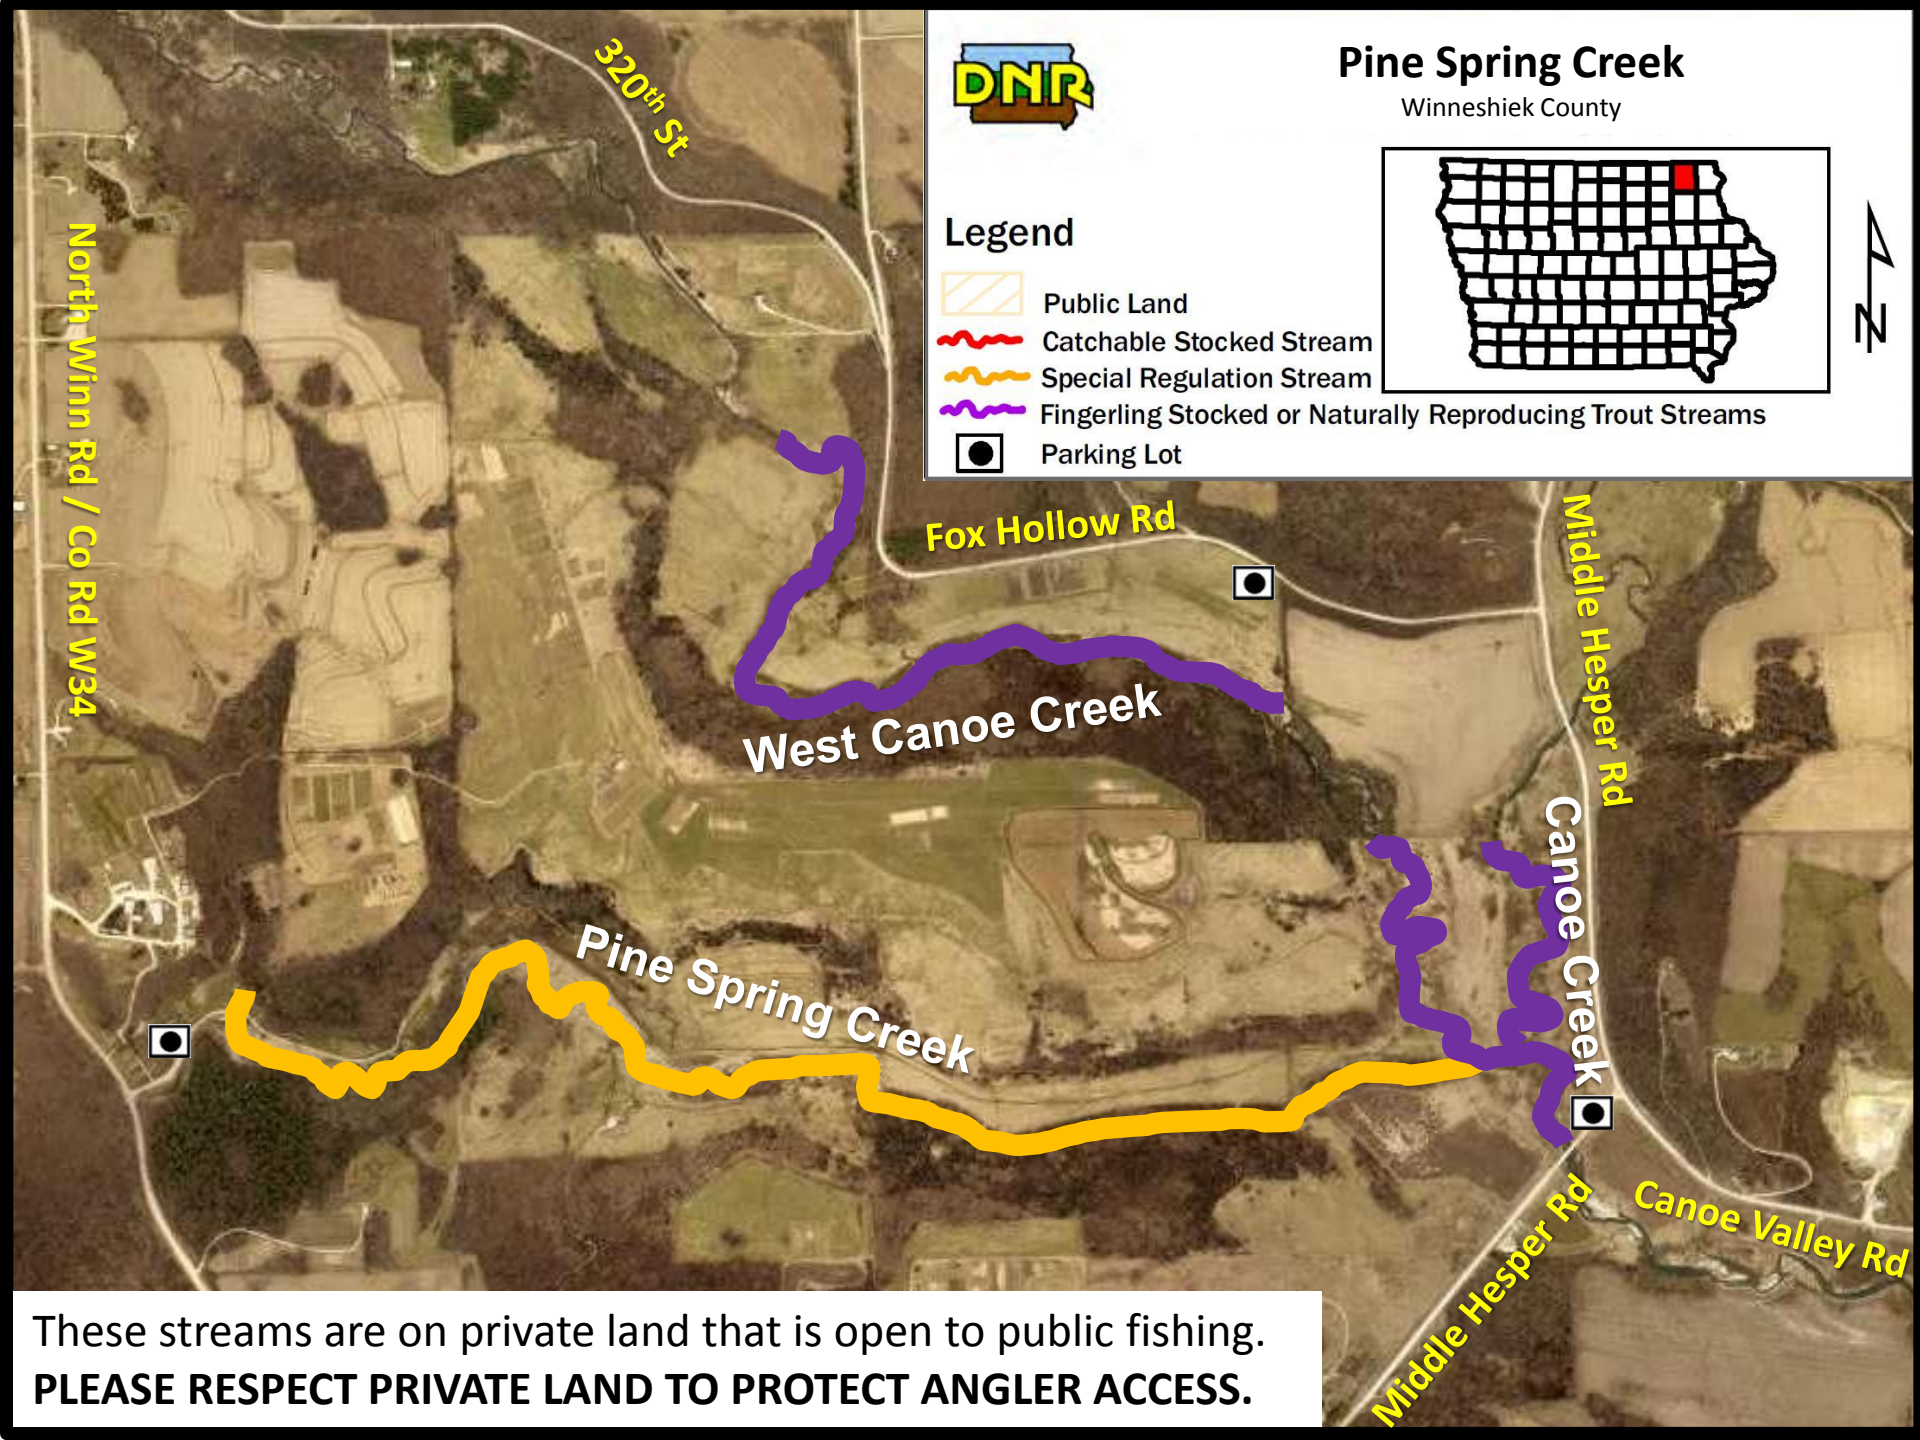

# Pine Spring Creek

Winneshiiek County

## Legend

-  Public Land
-  Catchable Stocked Stream
-  Special Regulation Stream
-  Fingerling Stocked or Naturally Reproducing Trout Streams
-  Parking Lot

These streams are on private land that is open to public fishing.  
**PLEASE RESPECT PRIVATE LAND TO PROTECT ANGLER ACCESS.**