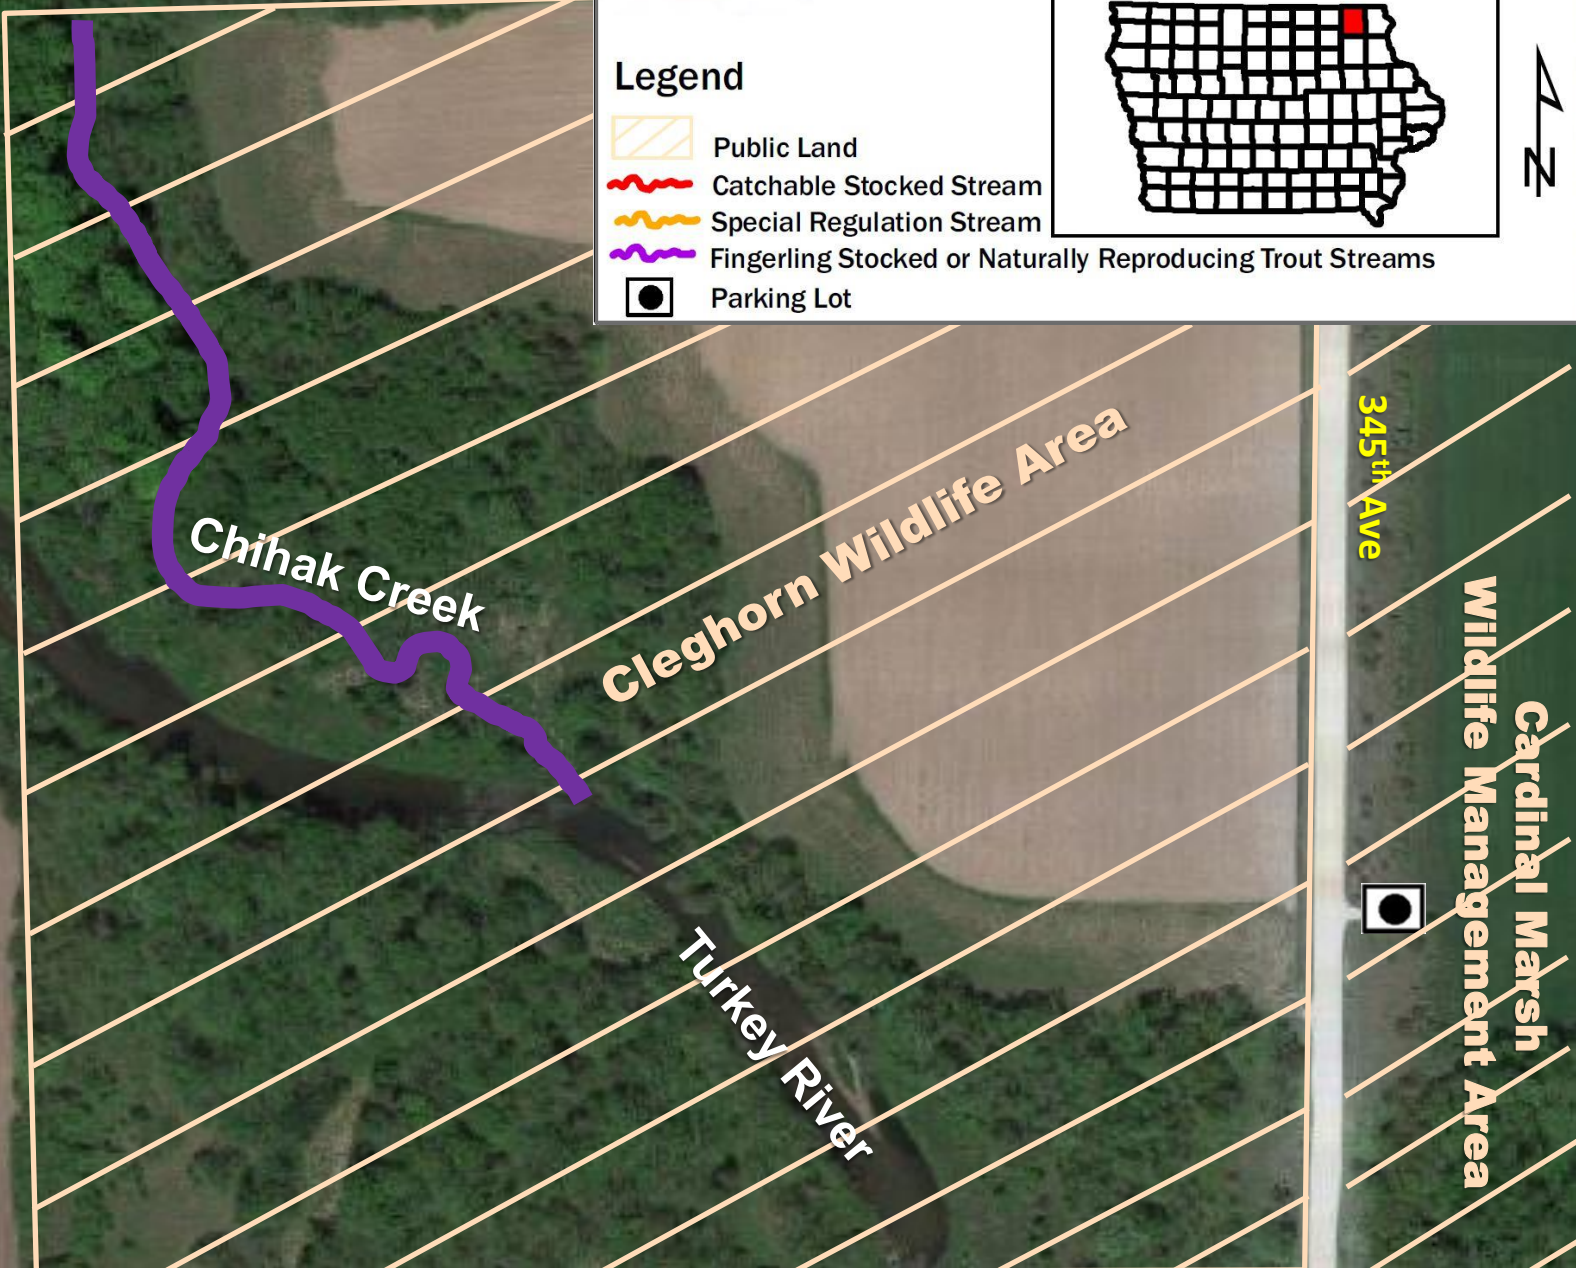

# Chihak Creek- lower

Howard County

### Legend

-  Public Land
-  Catchable Stocked Stream
-  Special Regulation Stream
-  Fingerling Stocked or Naturally Reproducing Trout Streams
-  Parking Lot

King's Road

Turkey River  
Wildlife Management Area

Chihak Creek

Turkey River

#### Legend

-  Public Land
-  Catchable Stocked Stream
-  Special Regulation Stream
-  Fingerling Stocked or Naturally Reproducing Trout Streams
-  Parking Lot