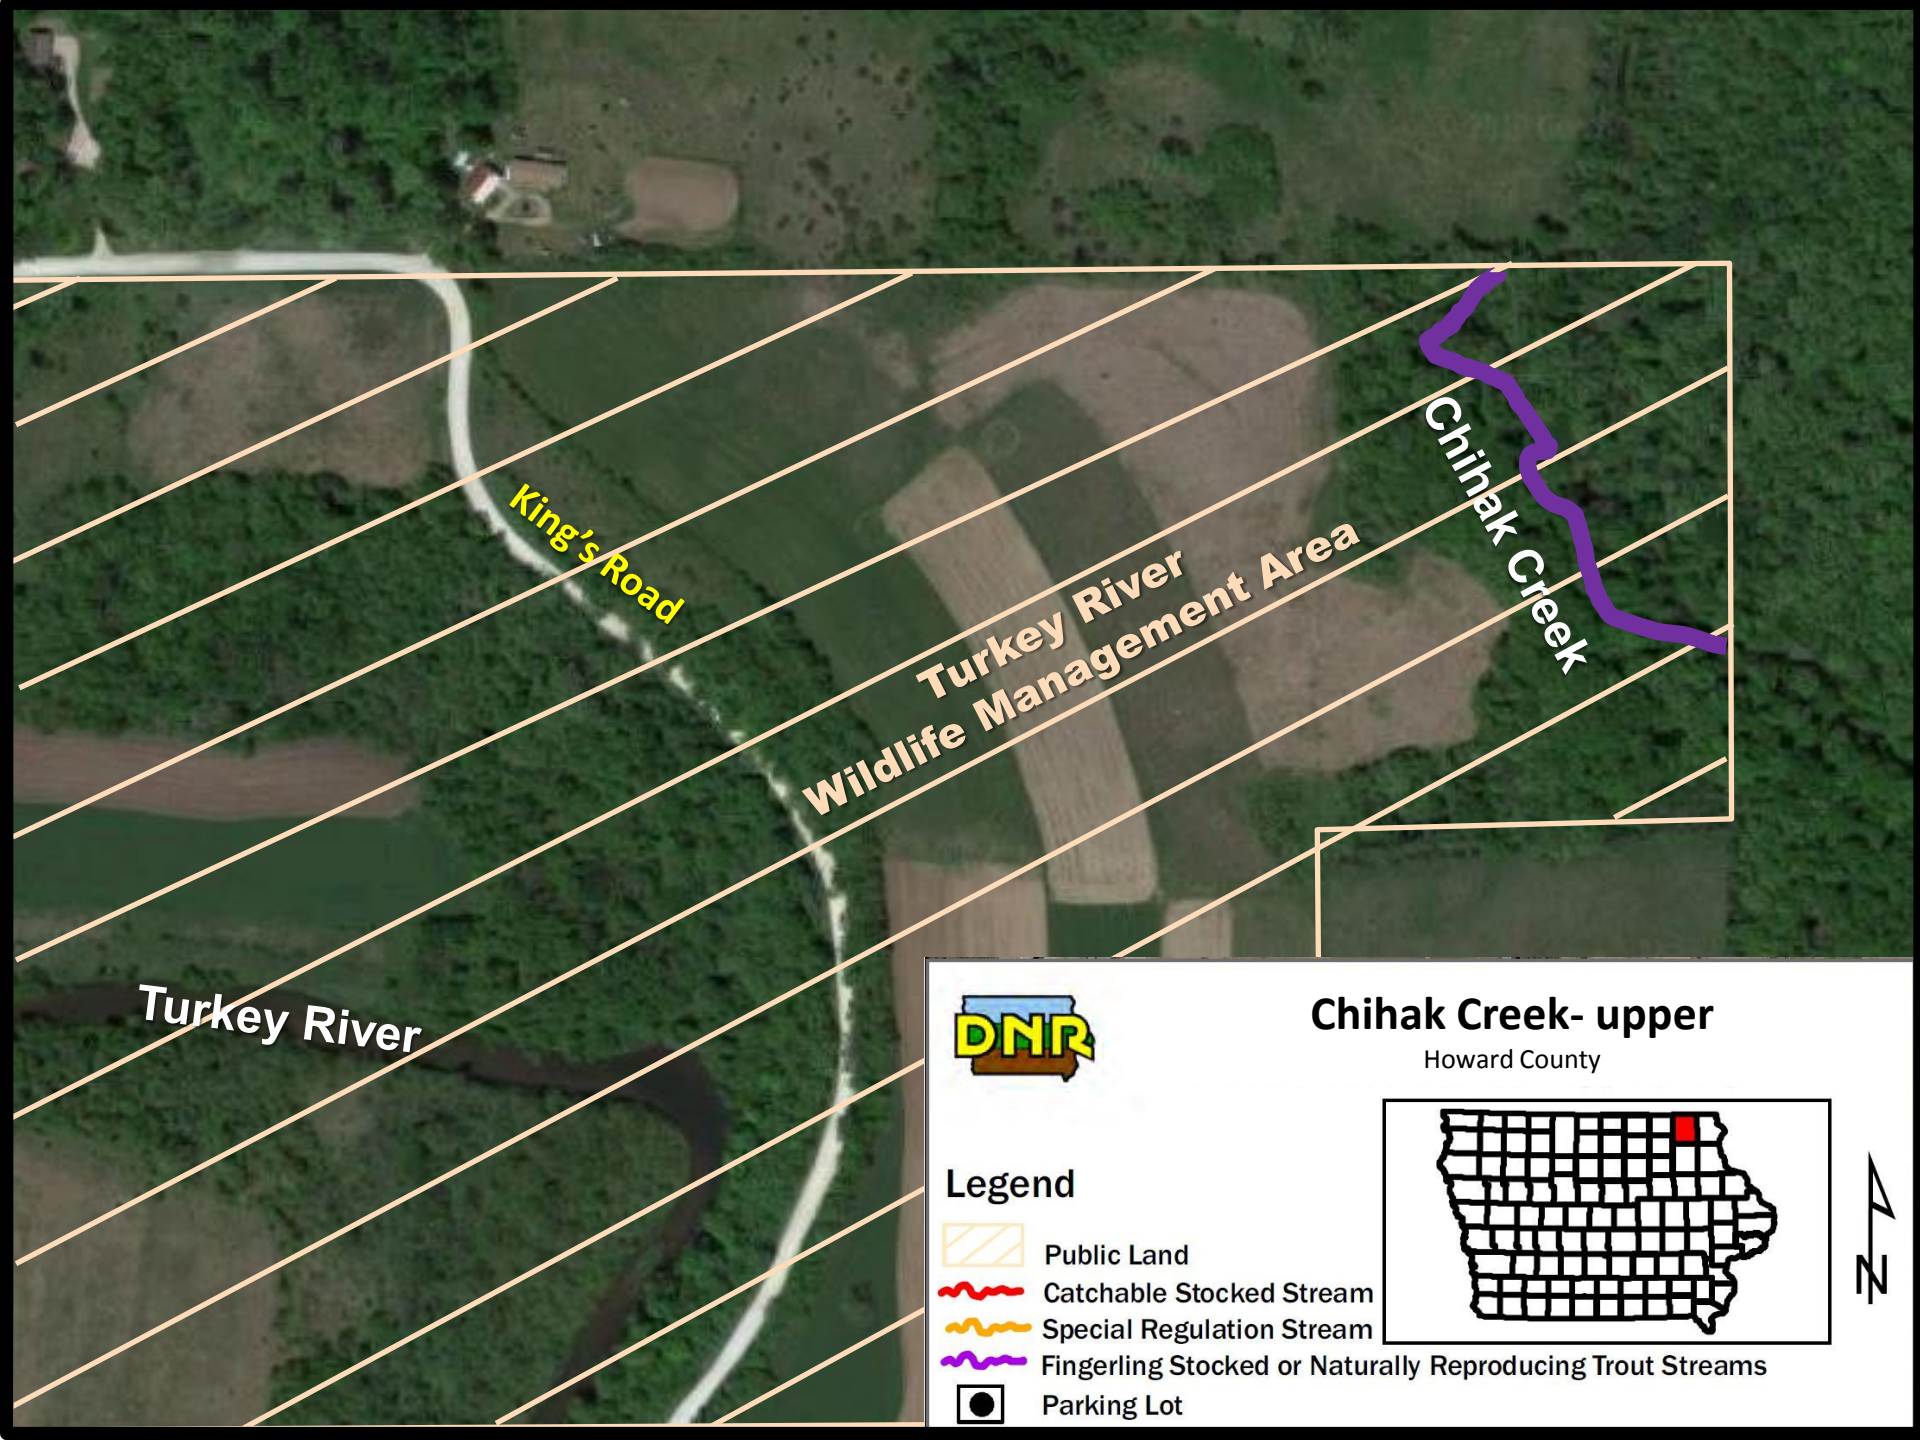

# Chihak Creek- lower

Howard County

### Legend

-  Public Land
-  Catchable Stocked Stream
-  Special Regulation Stream
-  Fingerling Stocked or Naturally Reproducing Trout Streams
-  Parking Lot

King's Road

Turkey River  
Wildlife Management Area

Chihak Creek

Turkey River

#### Legend

-  Public Land
-  Catchable Stocked Stream
-  Special Regulation Stream
-  Fingerling Stocked or Naturally Reproducing Trout Streams
-  Parking Lot