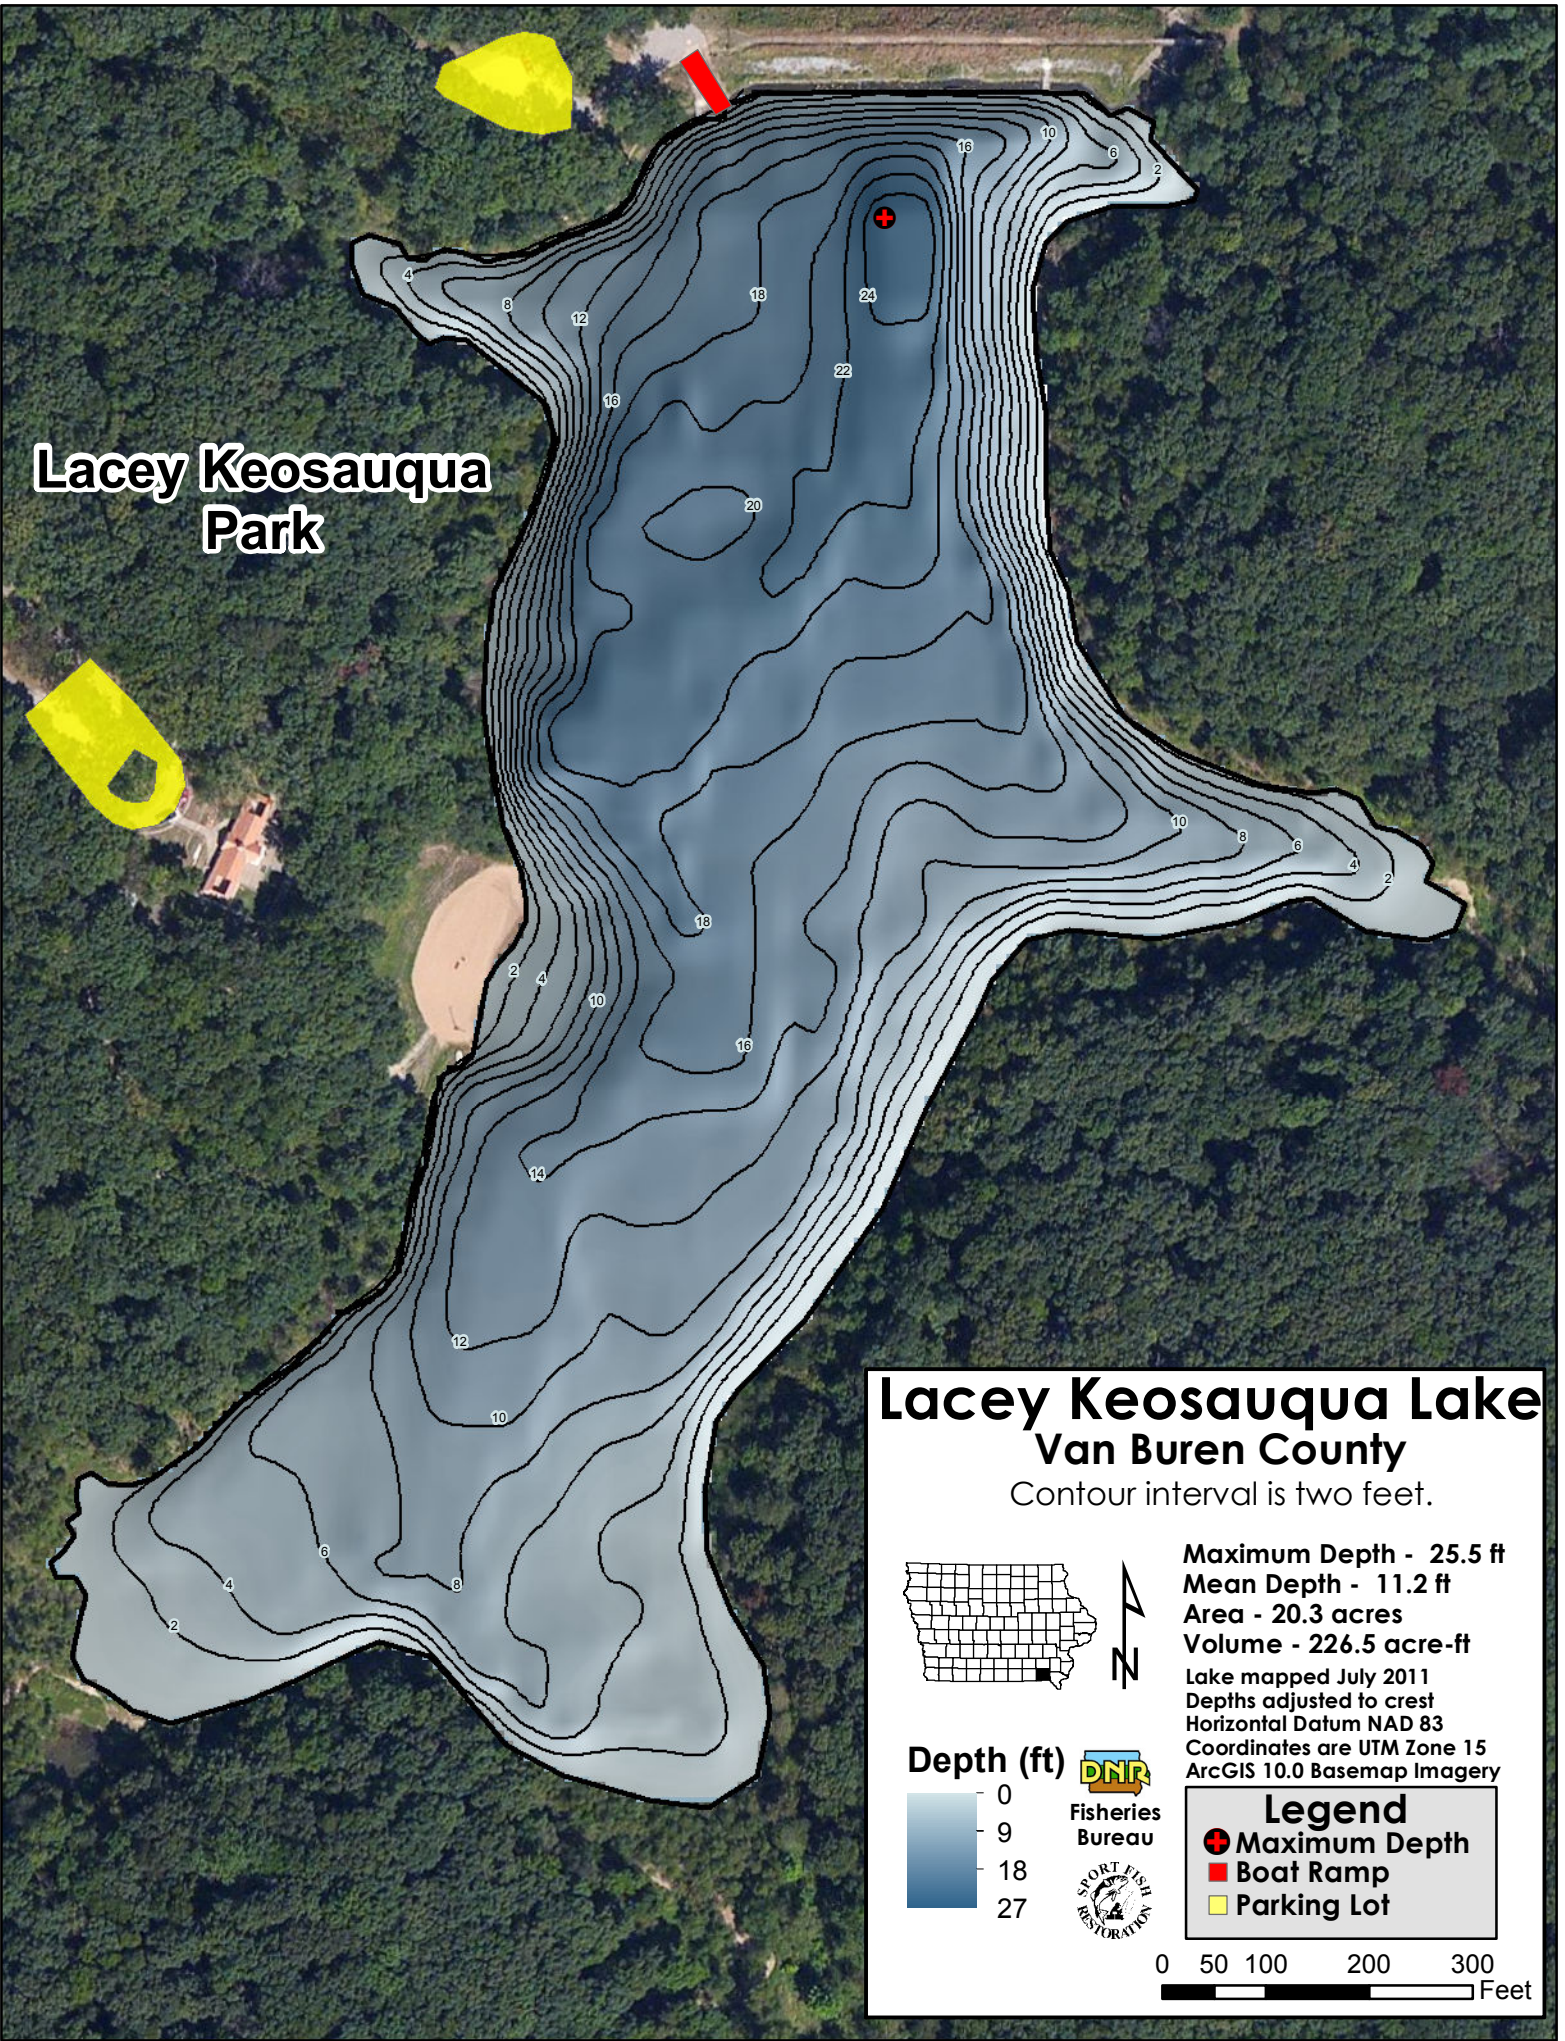

# Lacey Keosauqua Park

## Lacey Keosauqua Lake Van Buren County

Contour interval is two feet.

Maximum Depth - 25.5 ft  
Mean Depth - 11.2 ft  
Area - 20.3 acres  
Volume - 226.5 acre-ft  
Lake mapped July 2011  
Depths adjusted to crest  
Horizontal Datum NAD 83  
Coordinates are UTM Zone 15  
ArcGIS 10.0 Basemap Imagery

Depth (ft)

**DNR**  
Fisheries  
Bureau

Legend	
	Maximum Depth
	Boat Ramp
	Parking Lot