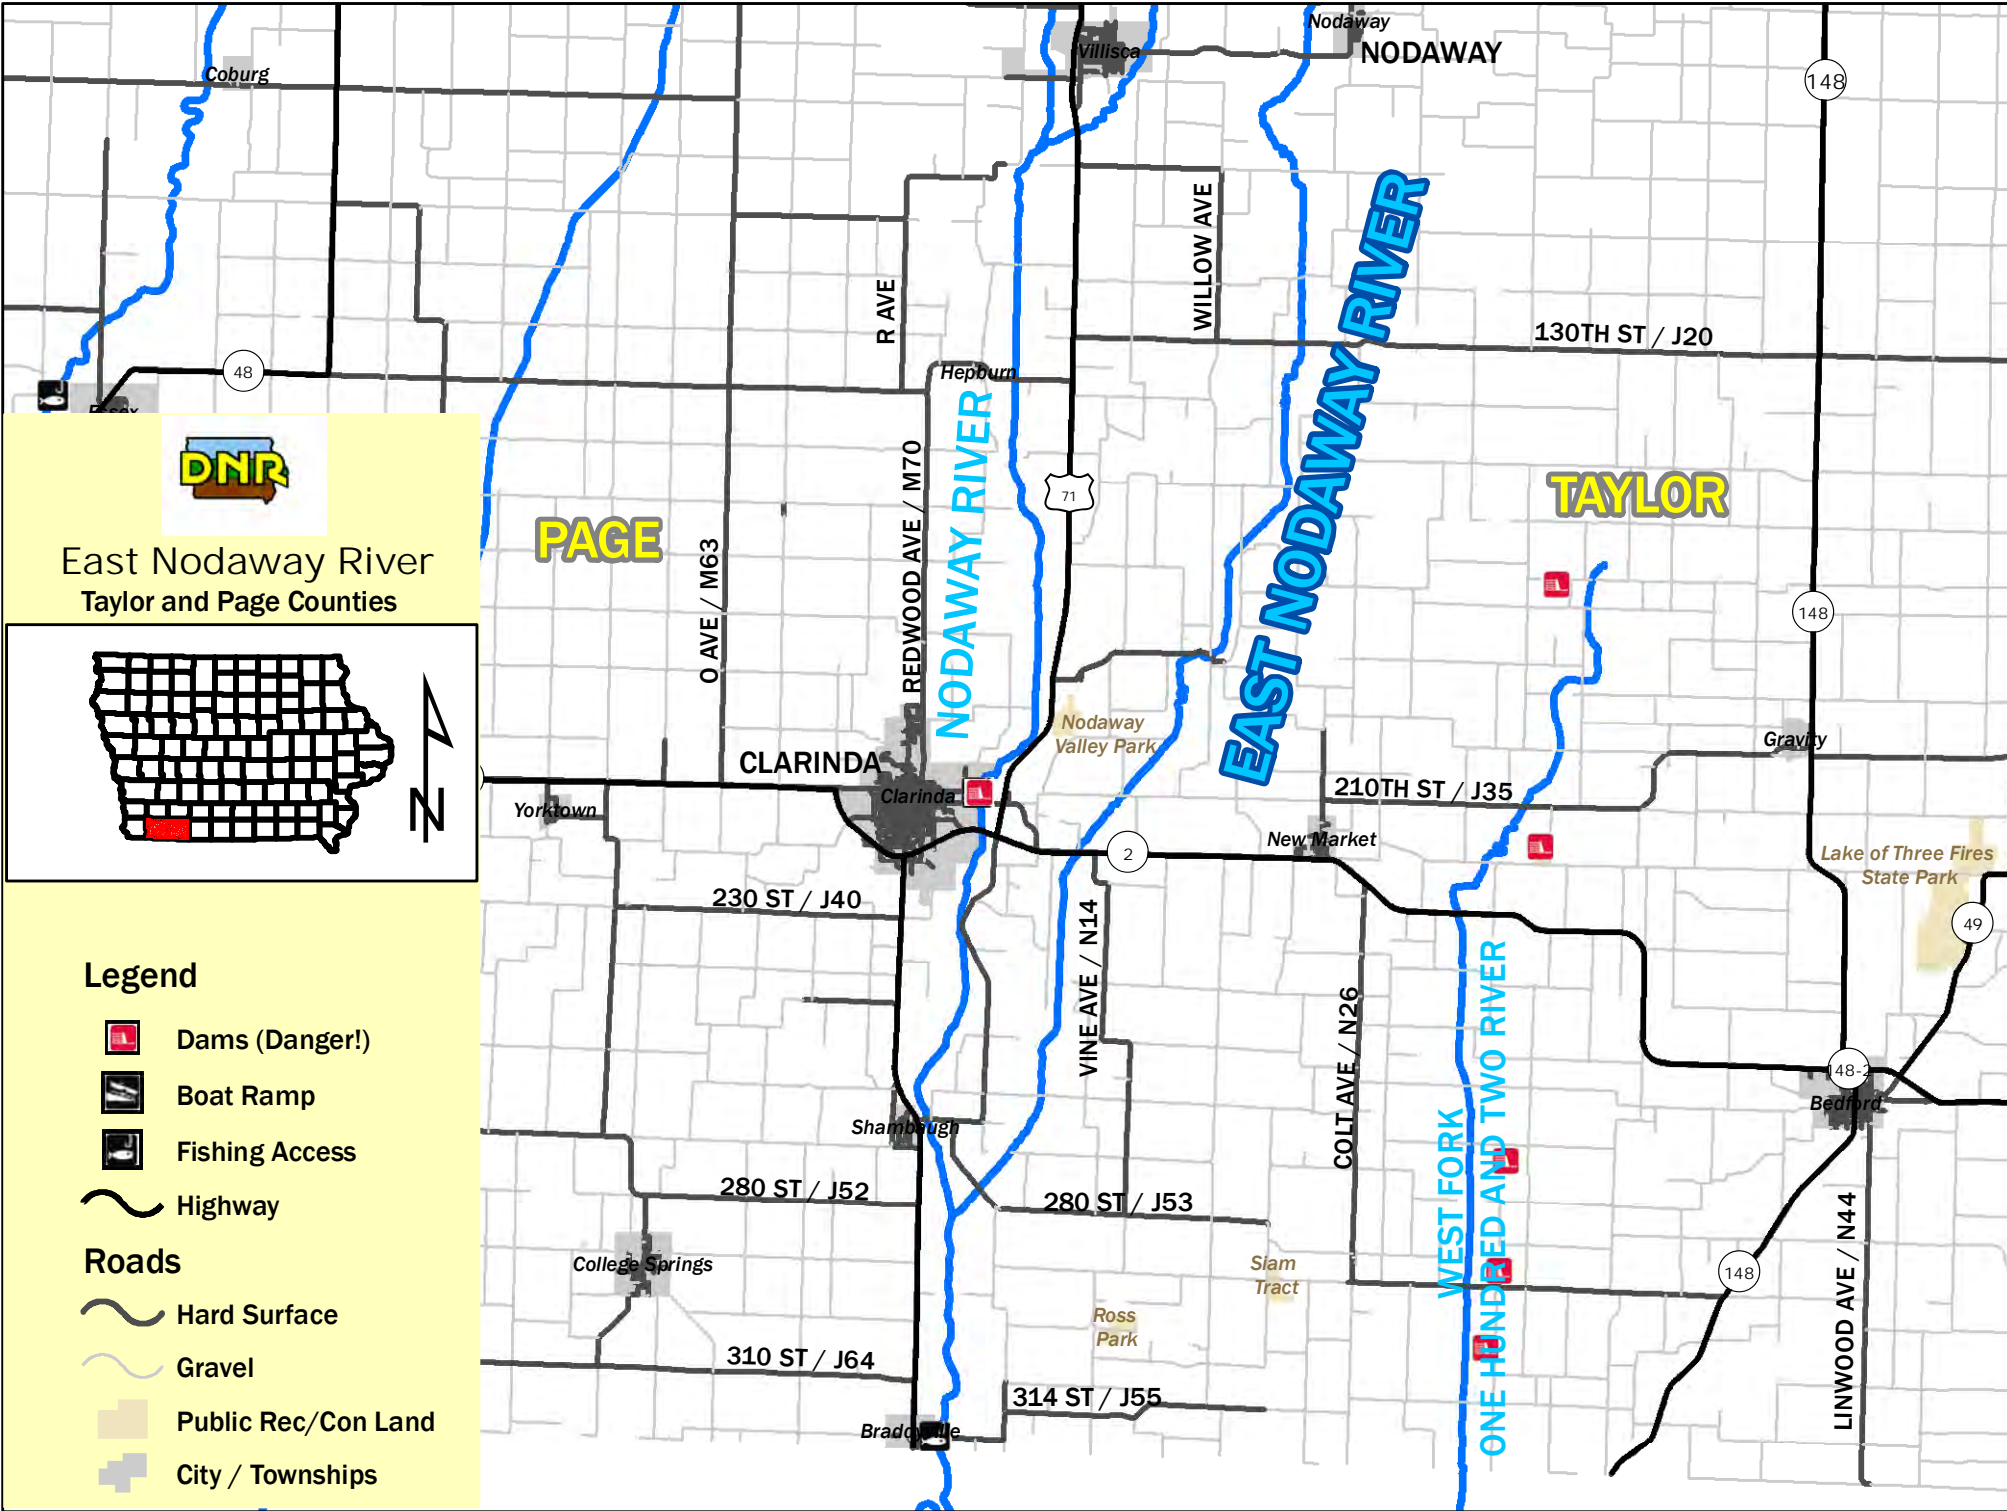

East Nodaway River
Adams and Taylor Counties

Legend

-  Dams (Danger!)
-  Boat Ramp
-  Fishing Access

 Highway

Roads

-  Hard Surface
-  Gravel

 Public Rec/Con Land

 City / Townships

East Nodaway River
Taylor and Page Counties

Legend

- Dams (Danger!)
- Boat Ramp
- Fishing Access

Highway

Roads

- Hard Surface
- Gravel
- Public Rec/Con Land
- City / Townships